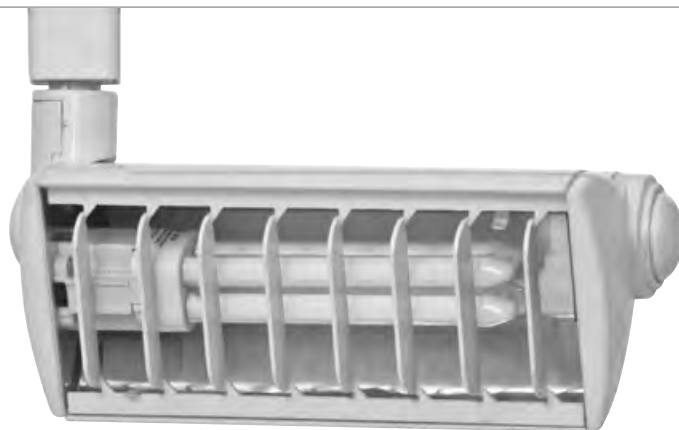

**ET-PL-1X26/32/42-** COMPACT FLUORESCENT  
Triple Biax Track Fixture

<b>Lamp:</b>	G24q-3/G24q-4 Base,4-Pin PL-26W/32W/42W
<b>DIMENSIONS</b>	
<b>(L)Length:</b>	3-1/4"
<b>(D)Depth:</b>	6"
<b>(W)Width:</b>	8"
<b>(M)Max. Extension:</b>	7"

**Finish:**

- AWH-White**  **ABK-Black**

**ET-PL-1X26-** COMPACT FLUORESCENT  
Double Biax Track Fixture

<b>Lamp:</b>	G24q-3 Base,4-Pin PL-26W
<b>DIMENSIONS</b>	
<b>(L)Length:</b>	4"
<b>(D)Depth:</b>	3-3/4"
<b>(W)Width:</b>	8-3/4"
<b>(M)Max. Extension:</b>	6-1/4"