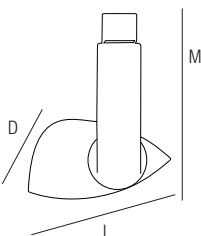

**ET-PL-1X26/32/42-** COMPACT FLUORESCENT  
Triple Biax Track Fixture

<b>Lamp:</b>	G24q-3/G24q-4 Base,4-Pin PL-26W/32W/42W
<b>DIMENSIONS</b>	
<b>(L)Length:</b>	3-1/4"
<b>(D)Depth:</b>	6"
<b>(W)Width:</b>	8"
<b>(M)Max. Extension:</b>	7"

**Finish:**

- AWH-White**  **ABK-Black**

**ET-PL-1X26-** COMPACT FLUORESCENT  
Double Biax Track Fixture

<b>Lamp:</b>	G24q-3 Base,4-Pin PL-26W
<b>DIMENSIONS</b>	
<b>(L)Length:</b>	4"
<b>(D)Depth:</b>	3-3/4"
<b>(W)Width:</b>	8-3/4"
<b>(M)Max. Extension:</b>	6-1/4"