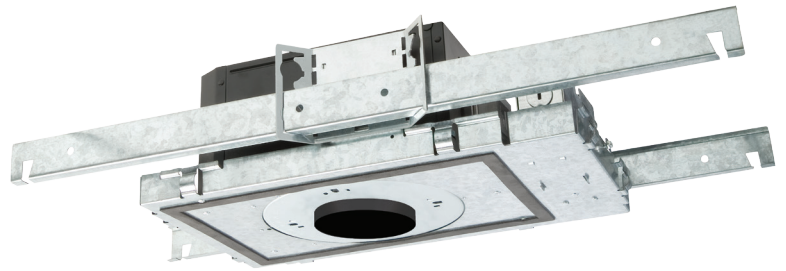

Open downlight
1302

Lensed Downlight
1328

Lensed trimless Downlight
ETS

Pinhole
1314

Open wall wash
1363

Lensed wall wash
1307

Lensed trimless wall wash
ETSW

ORDERING INFORMATION

Example: **ER3-F-LED-2000L-DIMTR-120-30K-EFS-1302-W-WH**

LUMINAIRE SELECTION

SERIES	FLANGE OPTION	LIGHT SOURCE	LUMENS	DIMMING	CCT	ACCESSORIES/OPTIONS	OPTIONS
ES3	F - (Flanged) T - (Trimless)	LED	1200L 2000L	DIMTR-120 LUTH-120 LUTH-277 DIM10-MVOLT	27K 30K 35K 40K 50K	blank - Standard bar hangers (included) BP31 - 27" C-channel bar hangers	RIF - RIF filter

TRIM OPTION SELECTION

TRIM FLANGE OPTION	TRIM	TRIM COLOR	TRIM ACCESSORIES
EFS - Flanged trim ETS - Trimless Downlight ETSW - Trimless Wall Wash	1302 - Open Downlight 1328 - Lensed Downlight 1363 - Open Wall Wash 1307 - Lensed Wall Wash 1314 - Pinhole	W-WH - White CL-WH - Chrome B-WH - Black	BP-ES3-MR16-CL - Clear Lens BP-ES3-MR16-LI - Linear spread Lens BP-ES3-MR16-SP - Spread/Prismatic Lens BP-ES3-MR16-SO - Solite Lens BP-ES3-MR16-UV - Anti UV/Ultraviolet Lens