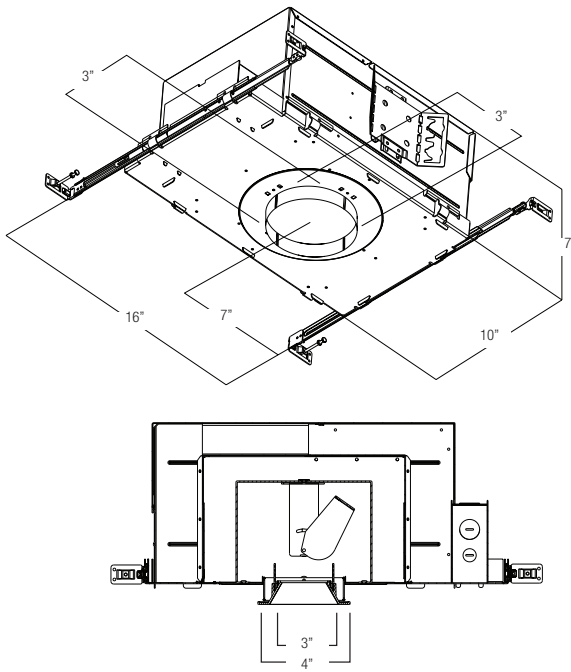

Open downlight
1302

Lensed Downlight
1328

Lensed trimless Downlight
ETS

Pinhole
1314

Open wall wash
1363

Lensed wall wash
1307

Lensed trimless wall wash
ETSW

ORDERING INFORMATION

Example: **ER3-F-LED-2000L-DIMTR-120-30K-EFS-1302-W-WH**

LUMINAIRE SELECTION

SERIES	FLANGE OPTION	LIGHT SOURCE	LUMENS	DIMMING	CCT	ACCESSORIES/OPTIONS	OPTIONS
ES3	F - (Flanged) T - (Trimless)	LED	1200L 2000L	DIMTR-120 LUTH-120 LUTH-277 DIM10-MVOLT	27K 30K 35K 40K 50K	blank - Standard bar hangers (included) BP31 - 27" C-channel bar hangers	RIF - RIF filter