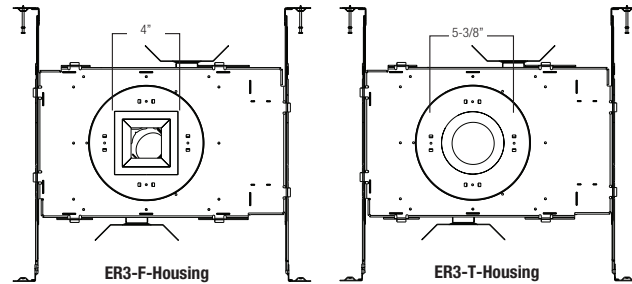

Open downlight
1302

Lensed Downlight
1328

Lensed trimless Downlight
ETS

Pinhole
1314

Open wall wash
1363

Lensed wall wash
1307

Lensed trimless wall wash
ETSW

ORDERING INFORMATION

Example: **ER3-F-LED-2000L-DIMTR-120-30K-EFS-1302-W-WH**

LUMINAIRE SELECTION

SERIES	FLANGE OPTION	LIGHT SOURCE	LUMENS	DIMMING	CCT	ACCESSORIES/OPTIONS	OPTIONS
ES3	F - (Flanged) T - (Trimless)	LED	1200L 2000L	DIMTR-120 LUTH-120 LUTH-277 DIM10-MVOLT	27K 30K 35K 40K 50K	blank - Standard bar hangers (included) BP31 - 27" C-channel bar hangers	RIF - RIF filter