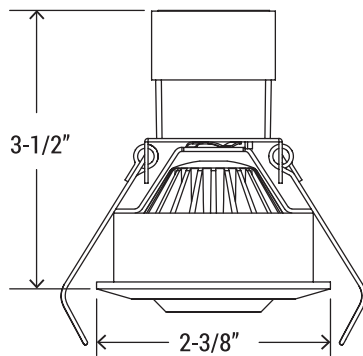

SPECIFICATIONS:

LUMENS	300 lumens
WATTAGE	5W
CCT	30K, 40K
CRI	90
VOLTAGE	12V
FINISH	White
APPLICABLE ENVIRONMENT	Dry/Damp location

Ordering Guide > Example: **EM-312-300L-12V-40K-WH**

EM-312				
SERIES	LUMENS	VOLTAGE	CCT	FINISH
EM-312 - Small Aperture Round LED Gimbal	300L - 300 lumens	12V - 12V	30K - 3000K 40K - 4000K	WH - White