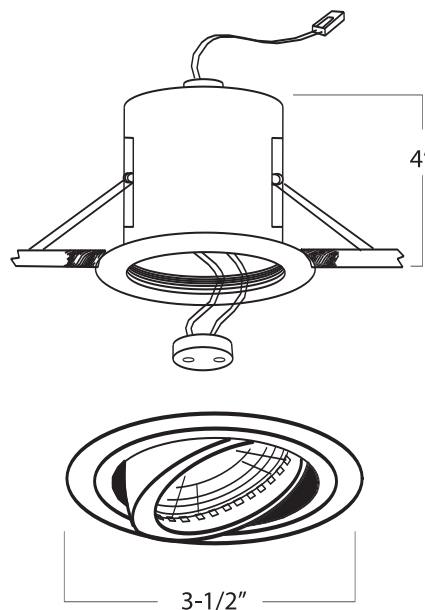

EM-208

MR-16 MINI W/ GIMBAL RING (35° TILT)

FEATURES

INTENDED USE

Ideal for cabinets where crisp white halogen light is desired.

DESCRIPTION

- Lamp holder provide 35° adjustability
- Relamps from the front
- Includes housing to be used with remote transformer
- All die-cast construction
- Ceiling opening is 3-1/4"

LAMP TYPE

- (1) 35W 12V MR16 Lamp (not included)

WARRANTY

Three-year total customer satisfaction warranty

AVAILABLE FINISH

- SN Satin Nickel
- PB Polish Brass
- WH White
- BK Black
- CH Chrome
- CP Copper

DIMENSION