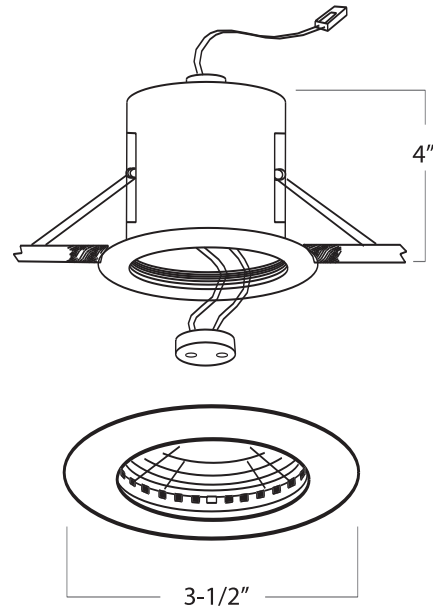

EM-206

MR-16 SATIN NICKEL BAFFLE

FEATURES

INTENDED USE

Ideal for cabinets where crisp white halogen light is desired.

DESCRIPTION

- Built-in deep baffle technology for glare-free illumination
- Relamps from the front
- Includes housing to be used with remote transformer
- All die-cast construction
- Ceiling opening is 3-1/4"

LAMP TYPE

- (1) 35W 12V MR16 Lamp (not included)

WARRANTY

Three-year total customer satisfaction warranty

AVAILABLE FINISH

- SN Satin Nickel
- PB Polish Brass
- WH White
- BK Black
- CH Chrome
- CP Copper

DIMENSION