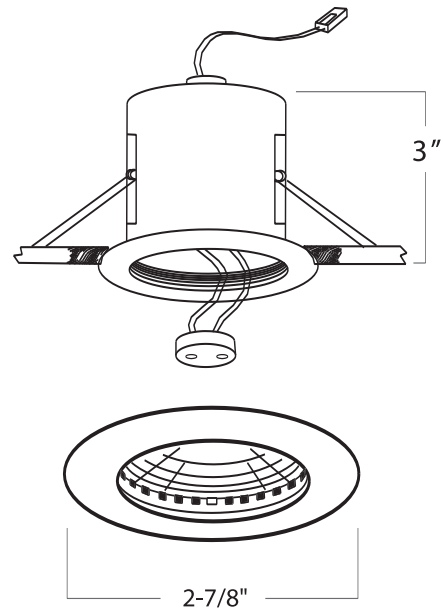

FEATURES

INTENDED USE

Ideal for cabinets where crisp white halogen light is desired.

DESCRIPTION

- Built-in deep baffle technology for glare-free illumination
- Relamps from the front
- Includes housing to be used with remote transformer
- All die-cast construction
- Ceiling opening is 2-5/16"

DIMENSION

EM-203 - _____ - _____
COLOR QTY

NOTE:

SPECIFIED BY:

TYPE:

JOB NAME: