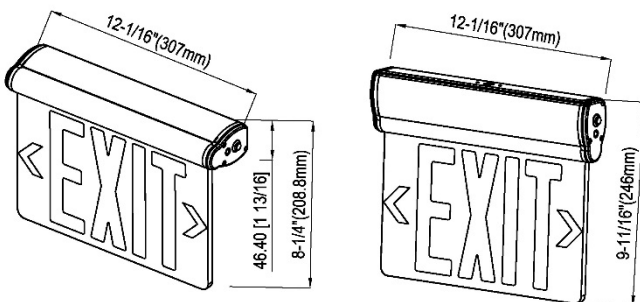

COMPLIANCE

- UL listed
- Meets all requirements in NFPA 70, NFPA 101 life safety codes
- Complies with CEC Title 20 efficiency regulations
- Suitable for 50°F-104°F ambient temperature
- Suitable for Damp Location