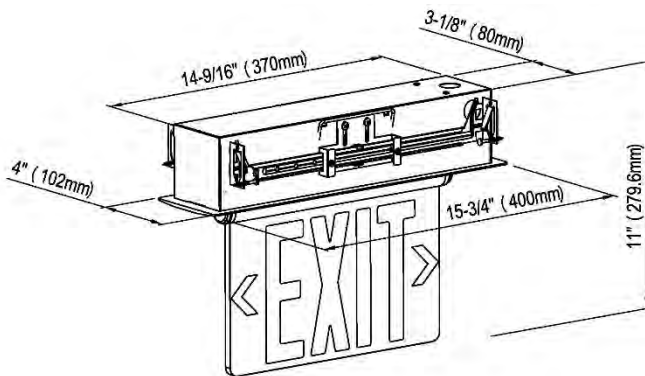

ELX-LED-618-G/R-2-MR-AL

www.luseElite.com

UNIVERSAL LED EDGE-LIT EXIT SIGN

RED - GREEN

Switch from Red to Green
Default factory setting: Red

FEATURES

Designed to be visually appealing, energy-efficient, and easily visible in various lighting conditions. The sleek and thin profile design blends in well with modern architectural aesthetics and minimizes visual impact on the surroundings. The edge-lit technology, combined with the use of high-contrast colors and clear font, ensures that the exit sign is visible from a distance and under various lighting conditions. Field selectable red-to-green switch and vice-versa.

BODY

- Compact and modern design
- Aluminum housing with premium mirror panel (Double Mirror Face)
- Removable direction indicators
- Easy access front cover for cost effective installation and maintenance
- Double face universal design

MOUNTING

- Recessed

ELECTRICAL

- 120/ 277VAC dual voltage
- Test switch and charge indicator

ILLUMINATION

- Field selectable red-to-green switch and vice-versa.
Default factory setting: Red

OPTION

- Manual test function