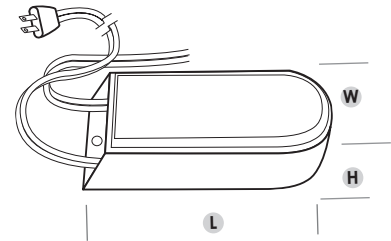

ELV-75P

ELECTRONIC TRANSFORMER

12V 75W TRANSFORMER

L: 3"

W: 1-1/2"

H: 3/4"

DESCRIPTION

This quiet 75W-12V plug-in electronic step-down transformer is designed to be used with low voltage lighting systems and is protected against overload, short circuit and over heat and has a 4 year guarantee.