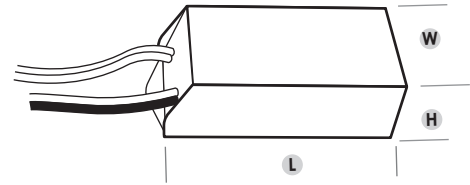

ELV-50

ELECTRONIC TRANSFORMER

ULTRA SMALL 12V 50W TRANSFORMER

L: 2-3/8"

W: 1-1/8"

H: 3/4"

DESCRIPTION

This quiet 50W-12V electronic step-down transformer is designed to be used with low voltage lighting systems and is protected against overload, short circuit and over heat and has a 4 year guarantee.