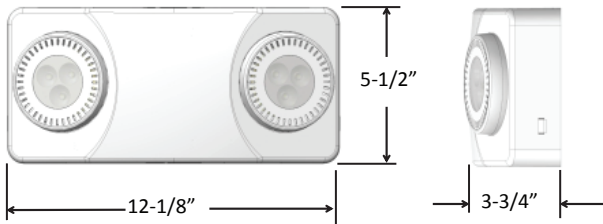

LISTED

- Damp location approved
- cULus Listed

ELM-LED-804 - ITEM SELECTOR: (Please check the boxes below for the option desired)

HOUSING COLOR	OPTION	CANOPY
☐ W - White	☐ STD -Self Diagnostic	UNIVERSAL MOUNT TO WALL OR CEILING
☐ B - Black		

Specified:

ELM-LED-804

HOUSING COLOR

California Title 20 Compliant...

MAXILUME
ARCHITECTURAL LIGHTING

A division of
Elite Lighting

Submittal form is available @ www.maxilume.com
Tel: 323-888-1973 • Fax: 323-888-1977

Specifications and Dimensions
subject to change without notice.

REV: MAXILUME-SPEC-10-16-2020