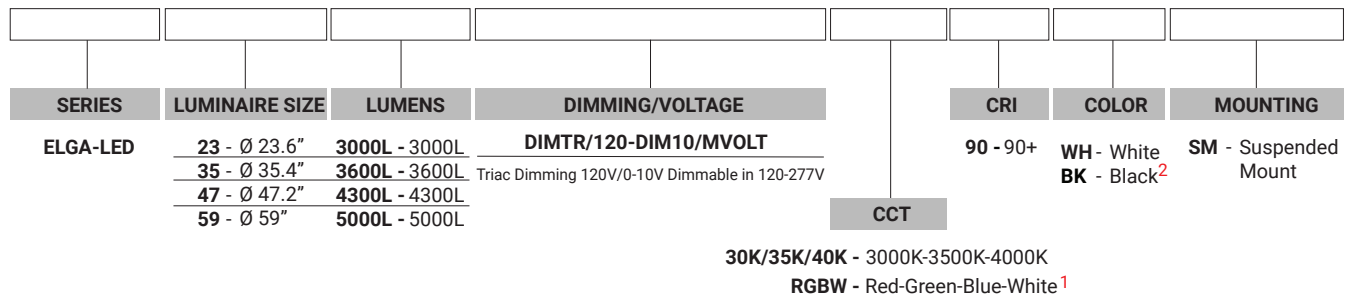

MOUNTING

Suspended mount option. Delivered with adjustable 10-ft length cords, our pendant mount provides the flexibility you need for a seamless installation. Engineered to accommodate various mounting heights and ceiling types, including sloped ceilings, this lighting solution offers adaptability to suit any space.

For added convenience, our canopy can be directly mounted to the junction box, facilitating below-the-ceiling access for easy maintenance

ELECTRICAL

Powered by high-quality constant-current power LED drivers rated for 50 to 60Hz at 120V input, produce less than 20% THD, and have a power factor between 0.90 and 1.00. LED driver compartment.

DIMMING & DRIVER INFORMATION

DIM10 Flicker Free 1% Dimming Standard (DIM10) 0-10V dimming on either MVOLT 120 or 277V. 347V please consult factory.

WARRANTY

Five-year warranty for parts and components. (Labor not included)

LISTINGS

RoHS: Directive restricting hazardous substances in electronics.
ErP: Regulation for eco-design of energy-related products.

Example: ELGA-LED-35-3600L-DIMTR/120-DIM10/MVOLT-30K/35K/40K-90-WH-SM

1. For RGBW option please consult factory.
2. MOQ (minimum order quantity) required for black color option, please consult factory.