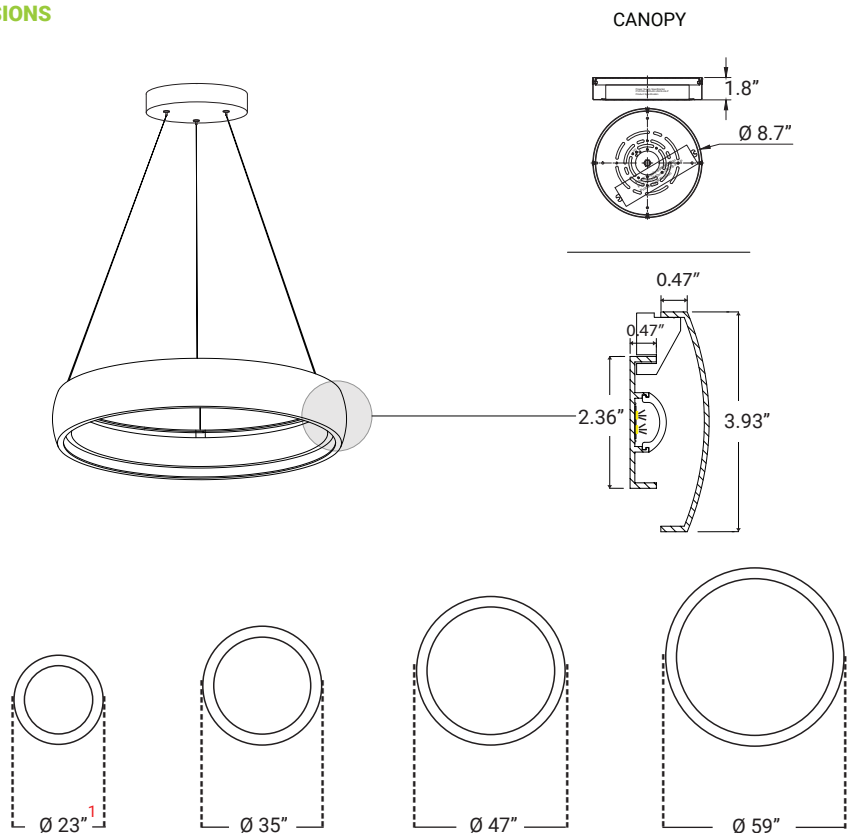

COLORS

Black

White

DIMENSIONS

LUMENS	3000L / 3600L / 4300L / 5000L
CCT	3000K, 3500K, 4000K
CRI	90+
POWER	60W / 76W / 88W / 100W
DIMENSIONS	23" / 35" / 47" / 59" / Ø Diameter
MOUNTING	Suspended Mount (Adjustable 10-ft length cords)
IP RATING	IP 20
COLOR	Black / White
DIMMING	Dimmable
LIFE TIME	L70 at 50,000 hours
MATERIAL	Aluminum + Silicone

LUMENS	WATTS
3000	60W
3600	76W
4300	88W
5000	100W

1. Luminaire with 23" diameter comes with a canopy of 7.1" diameter.

OPTICS & PERFORMANCE

Meticulously designed with evenly spaced LEDs to provide a uniform, glare-free illumination reminiscent of a luminous halo. This ingenious technology minimizes glare and eradicates any hot spots, granting you unrivaled light control. Complementing this innovation, our one-piece diffuser disperses light evenly in every direction, resulting in a seamless and ambient glow that transforms your environment into a captivating haven of illumination.