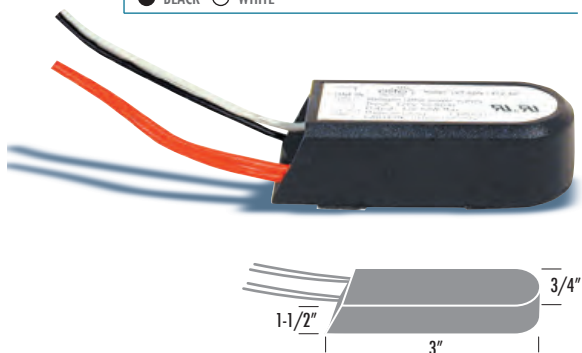

### ELV-75

**DESCRIPTION:** This quiet 75W-12V electronic step-down transformer is designed to be used with low voltage lighting systems and is protected against overload, short circuit and over heat and has a 2 year guarantee.

### ELV-75P

**DESCRIPTION:** This quiet 75W-12V plug-in electronic step-down transformer is designed to be used with low voltage lighting systems and is protected against overload, short circuit and over heat and has a 2 year guarantee.