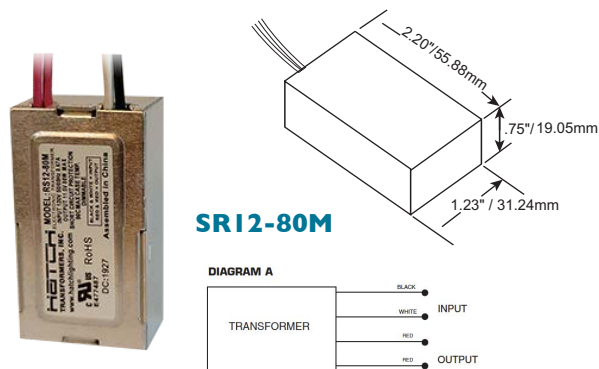

**SPECIFICATIONS:**

INPUT	277V 60HZ
OUTPUT AT MAX. LOAD	11.7V 40KHZ
MAXIMUM LOAD	80W
MINIMUM LOAD W/O DIMMER	10W
MINIMUM LOAD WITH DIMMER	20W
OUTPUT CURRENT AT MAXIMUM LOAD	7A
POWER FACTOR MIN.	0.95
DIMMABLE	✓
WATERPROOF POTTING	✓
ALUMINUM CASING	✓