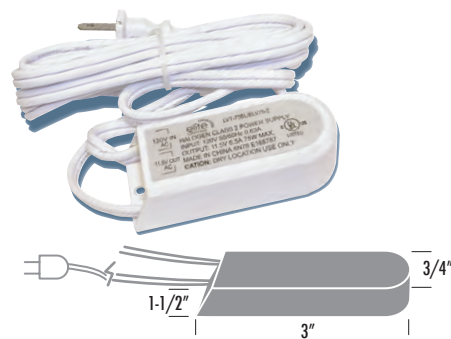

SPECIFICATIONS:

INPUT	277V 60Hz
OUTPUT AT MAX. LOAD	11.5V 40kHz
MAXIMUM LOAD	75W
MINIMUM LOAD W/O DIMMER	20W
MINIMUM LOAD WITH DIMMER	20W
INPUT CURRENT AT MAXIMUM LOAD	0.6A
OUTPUT CURRENT AT MAXIMUM LOAD	6A
POWER FACTOR MIN.	0.95
DIMMABLE	✓
AVAILABLE COLORS:	
● BLACK ○ WHITE