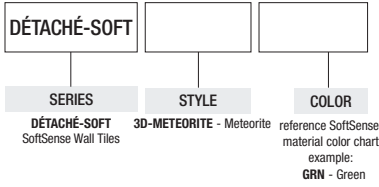

Example: **DÉTACHÉ-SOFT-3D-METEORITE-GRN**