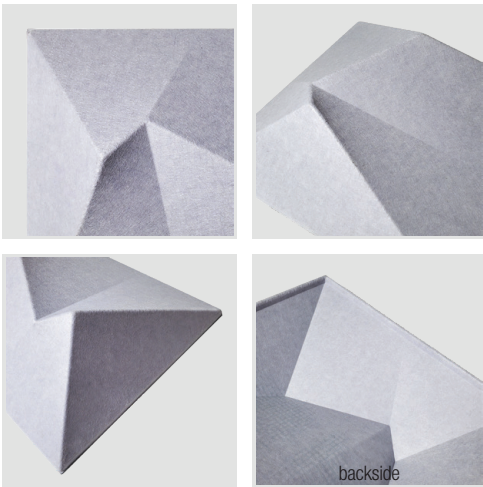

Détaché are acoustic wall tiles. Place them on any surface to reduce the reverberation rate. Perfect for open-concept spaces to minimize distractions, increase focus, and bring a peace for everyone.

These 3D tiles are available in a large variety of colors, giving you the freedom to mix and match them in endless variations to create a design that suits your space.

Example: **DÉTACHÉ-SOFT-3D-METEORITE-GRN**

SOFTSENSE MATERIAL COLOR CHART

ASTM E84-16 Fire Rated*

custom colors available,
please consult factory.

Declare.
Label Pending

ACOUSTIC MATERIAL

Our material is made from 100% polyethylene terephthalate (PET), with 50% post-consumer recycled material. PET is a moisture resistant green product with no added chemicals, binders, adhesives or dyes.