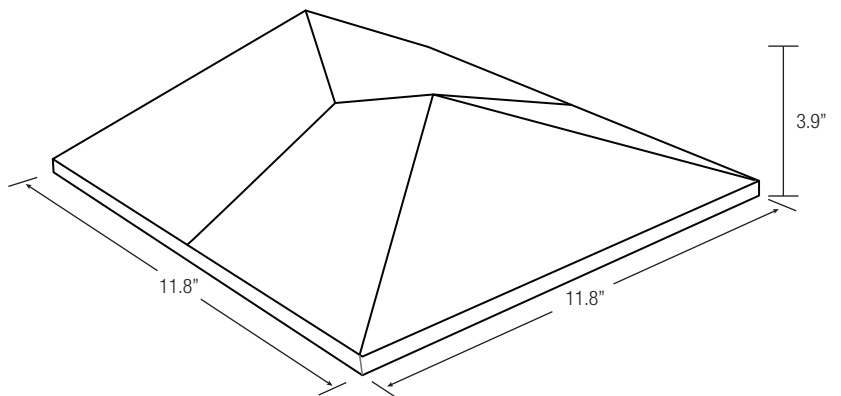

Détaché are acoustic wall tiles. Place them on any surface to reduce the reverberation rate. Perfect for open-concept spaces to minimize distractions, increase focus, and bring a peace for everyone.

These 3D tiles are available in a large variety of colors, giving you the freedom to mix and match them in endless variations to create a design that suits your space.