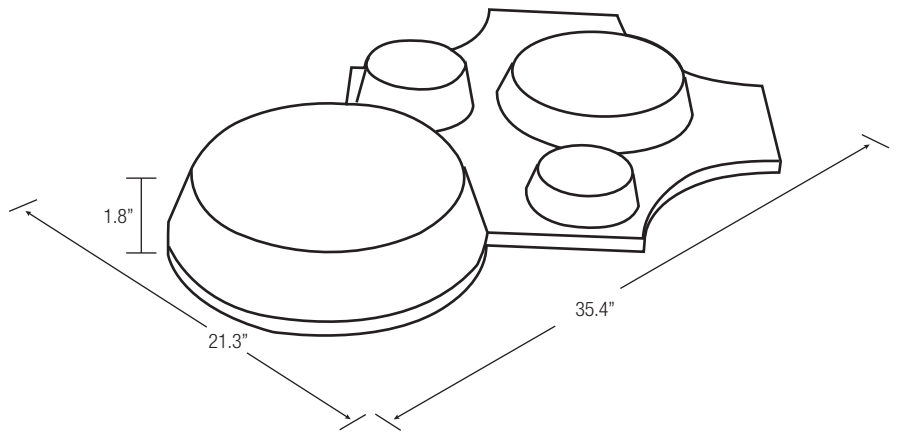

Détaché are acoustic wall tiles which can be placed on any surface to reduce a space's reverberation rate. Perfect for minimizing distractions and increasing focus in open-concept spaces.

These uniquely patterned 3D tiles are available in a large variety of colors that can be mixed and matched to reduce noise and play with contrast, negative space, and add "bubbly" texture to a room.