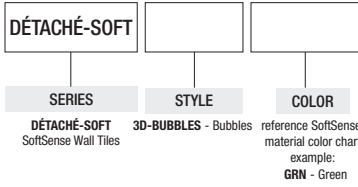

Example: **DÉTACHÉ-SOFT-3D-BUBBLES-GRN**

Declare.
Label Pending