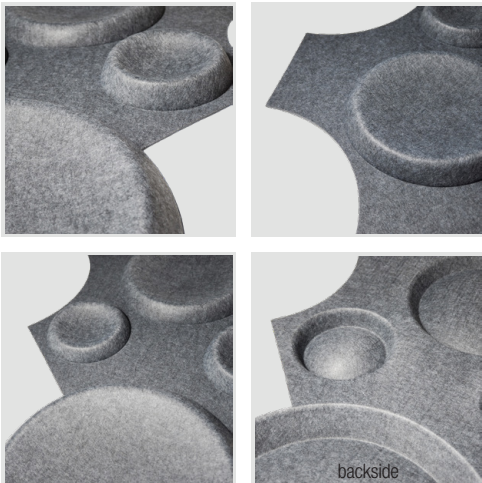

Détaché are acoustic wall tiles. Place them on any surface to reduce the reverberation rate. Perfect for open-concept spaces to minimize distractions, increase focus, and bring a peace for everyone.

These 3D tiles are available in a large variety of colors, giving you the freedom to mix and match them in endless variations to create a design that suits your space.

Example: **DÉTACHÉ-SOFT-3D-BUBBLES-GRN**

Declare.
Label Pending

SOFTSENSE MATERIAL COLOR CHART

ASTM E84-16 Fire Rated*

custom colors available,
please consult factory.

ACOUSTIC MATERIAL

Our material is made from 100% polyethylene terephthalate (PET), with 50% post-consumer recycled material. PET is a moisture resistant green product with no added chemicals, binders, adhesives or dyes.

ACOUSTIC TILE PERFORMANCE

Acoustic performance of specific fixture / product will greatly vary based on mounting, installation, and configuration in a space.

Noise Reduction Coefficient (NRC) - 0.3

NRC is a widely used standard to test sound absorption for 2-dimensional objects. It is the average absorption coefficient obtained from four key 1/3 octave frequencies: 250, 500, 1000, 2000 Hz.