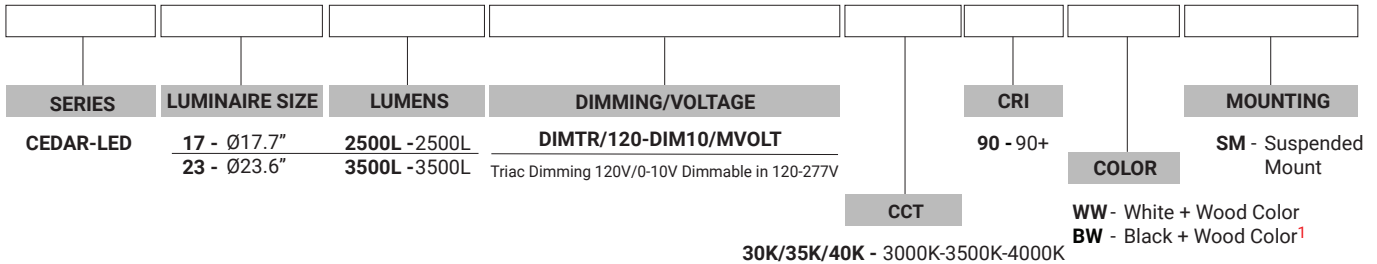

LISTINGS

RoHS: Directive restricting hazardous substances in electronics.
RED: Regulation for chemicals impact on health and environment.
ErP: Regulation for eco-design of energy-related products.

Example: CEDAR-LED-17-2500L-DIMTR/120-DIM10/MVOLT-30K/35K/40K-90-WW-SM