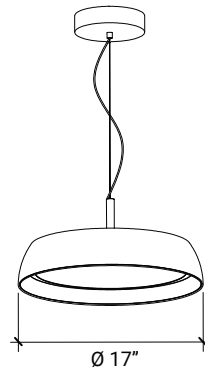

COLORS

White + Wood Color

Black + Wood Color

DIMENSIONS

LUMENS	2500L, 3500L
CCT	3000K, 3500K, 4000K
CRI	90+
POWER	40W, 50W
DIMENSIONS	17" / 23" / Ø Diameter
MOUNTING	Suspended Mount (Adjustable 10-ft length cord)
IP RATING	IP 20
COLOR	White + Wood Color / Black + Wood Color
DIMMING	Dimmable
LIFE TIME	L70 at 50,000 hours
MATERIAL	Aluminum + Metal + PC