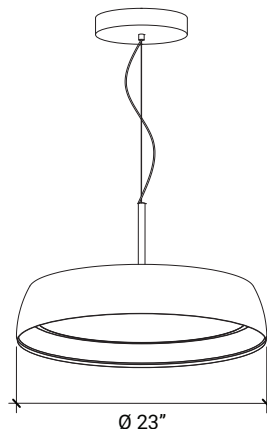

COLORS

White + Wood Color

Black + Wood Color

DIMENSIONS

LUMENS	2500L, 3500L
CCT	3000K, 3500K, 4000K
CRI	90+
POWER	40W, 50W
DIMENSIONS	17" / 23" / Ø Diameter
MOUNTING	Suspended Mount (Adjustable 10-ft length cord)
IP RATING	IP 20
COLOR	White + Wood Color / Black + Wood Color
DIMMING	Dimmable
LIFE TIME	L70 at 50,000 hours
MATERIAL	Aluminum + Metal + PC