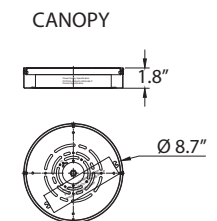

COLORS

White + Wood Color

Black + Wood Color

DIMENSIONS

LUMENS	2500L, 3500L
CCT	3000K, 3500K, 4000K
CRI	90+
POWER	40W, 50W
DIMENSIONS	17" / 23" / Ø Diameter
MOUNTING	Suspended Mount (Adjustable 10-ft length cord)
IP RATING	IP 20
COLOR	White + Wood Color / Black + Wood Color
DIMMING	Dimmable
LIFE TIME	L70 at 50,000 hours
MATERIAL	Aluminum + Metal + PC