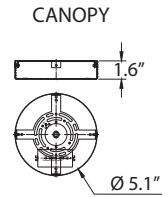

COLORS

White + Wood Color

Black + Wood Color

DIMENSIONS

LUMENS	2500L, 3500L
CCT	3000K, 3500K, 4000K
CRI	90+
POWER	40W, 50W
DIMENSIONS	17" / 23" / Ø Diameter
MOUNTING	Suspended Mount (Adjustable 10-ft length cord)
IP RATING	IP 20
COLOR	White + Wood Color / Black + Wood Color
DIMMING	Dimmable
LIFE TIME	L70 at 50,000 hours
MATERIAL	Aluminum + Metal + PC