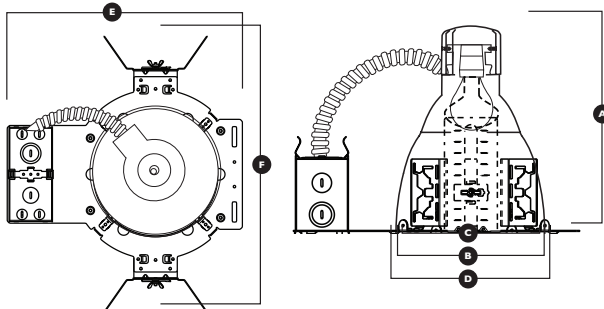

C7INC

7" ARCHITECTURAL LED LAMP / INC DOWNLIGHT

NEW

TRIM: **7101 REFLECTOR**

MAX. LAMP WATTAGE: **150W-A21 / 150W PAR38 / 13W LED PAR30**

- A. Height** = 10-3/8"
- B. Trim Aperture** = 7-3/16"
- C. Cut-out** = 7-7/16"
- D. Trim Outside Diameter** = 8-5/8"
- E. Width** = 14-5/8"
- F. Length** = 12-1/2"

Lumen values rated at 3000K color temperature.

DESCRIPTION

This fixture can support the use of LED PAR replacement lamps.

1. SOCKET CUP - Die-cast aluminum with medium base pulse rated porcelain socket with nickel-plated screw shell, effectively provides heat dissipation and ventilation. Unitized optics guarantees proper trim to housing installation. Tool-less installation and adjustability from either outside the housing or inside the housing allows the fixture to accommodate three different lamp sizes.

2. MOUNTING BRACKET - Constructed from 16-gauge steel. Butterfly style mounting brackets accommodated. Constructed from 16-gauge steel. Can be installed with 3/4" or 1-1/2" lathing channel, 1/2" EMT, or with optional C-channel mounting bars (Part# BP31) ordered separately. Housing can be adjusted from the inside of the ceiling.

3. RETAINING SPRINGS - Precision tooled springs secure trim to mounting frame, for effortless and tool-less installation.

4. JUNCTION BOX - Is UL listed for through-branch circuit wiring and has four 1/2" KO's, one 3/4" KO and four Romex knockouts with pry-out slots and strain clamps. Junction Box are accessible from below, no tools required.