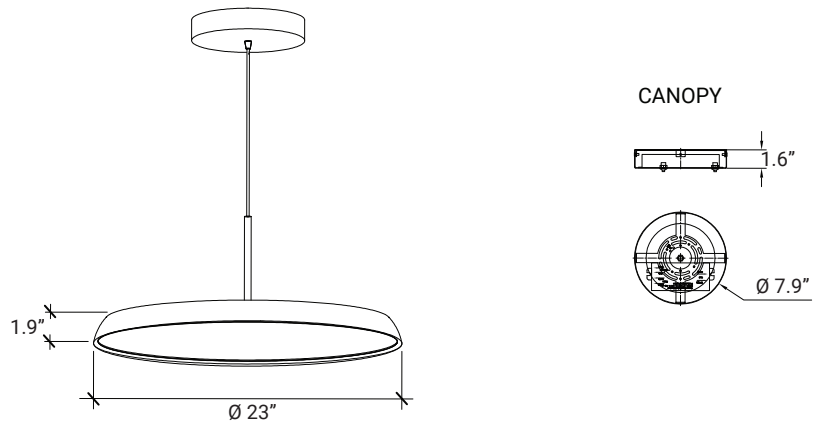

COLORS

White

Black

Gold

DIMENSIONS

LUMENS	2500L, 3000L
CCT	3000K, 3500K, 4000K
CRI	90+
POWER	40W, 50W
DIMENSIONS	17" / 23" / Ø Diameter
MOUNTING	Suspended Mount (Adjustable 10ft length cord)
IP RATING	IP 20
COLOR	White, Black, Gold
DIMMING	Dimmable
LIFE TIME	L70 at 50,000 hours
MATERIAL	Metal + PC