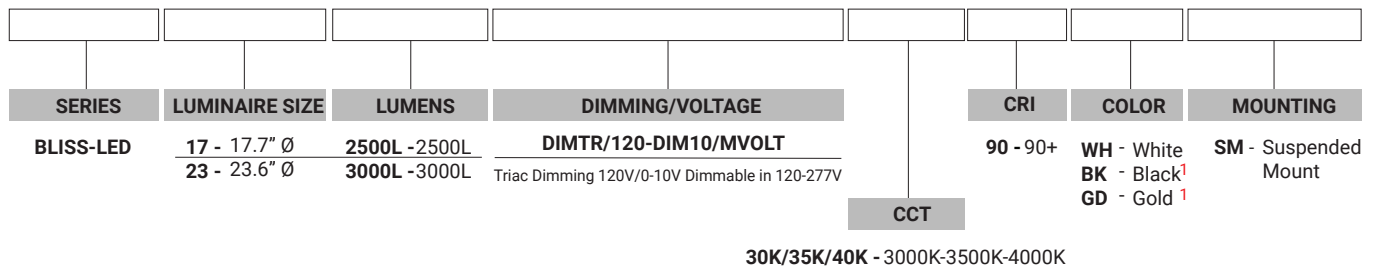

MOUNTING

Suspended mount option. Delivered with adjustable 10ft length cord, our pendant mount provides the flexibility you need for a seamless installation. Engineered to accommodate various mounting heights and ceiling types, including sloped ceilings, this lighting solution offers adaptability to suit any space.

For added convenience, our canopy can be directly mounted to the junction box, facilitating below-the-ceiling access for easy maintenance and servicing.

ELECTRICAL

Powered by high-quality constant-current power LED drivers rated for 50 to 60Hz at 120V input, produce less than 20% THD, and have a power factor between 0.90 and 1.00. LED driver compartment.

DIMMING & DRIVER INFORMATION

DIM10 Flicker Free 1% Dimming Standard (DIM10) 0-10V dimming on either MVOLT 120 or 277V. 347V please consult factory.

WARRANTY

Five-year warranty for parts and components. (Labor not included)

LISTINGS

RoHS: Directive restricting hazardous substances in electronics.
RED: Regulation for chemicals impact on health and environment.
ErP: Regulation for eco-design of energy-related products.

Example: **BLISS-LED-17-2500L-DIMTR/120-DIM10/MVOLT-30K/35K/40K-90-WH-SM**

¹.MOQ (minimum order quantity) required for black or gold color options, please consult factory.