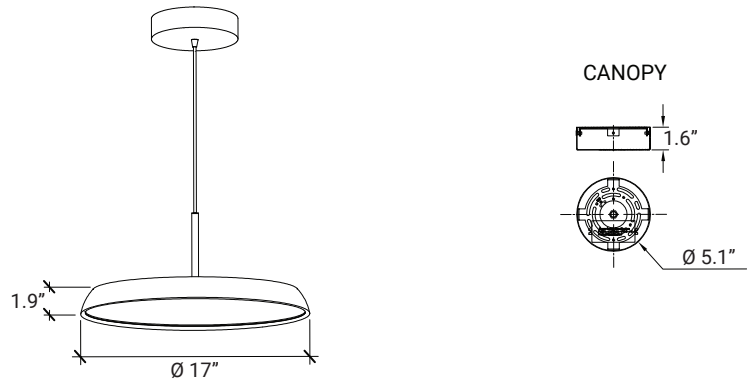

COLORS

White

Black

Gold

DIMENSIONS

LUMENS	2500L, 3000L
CCT	3000K, 3500K, 4000K
CRI	90+
POWER	40W, 50W
DIMENSIONS	17" / 23" / Ø Diameter
MOUNTING	Suspended Mount (Adjustable 10ft length cord)
IP RATING	IP 20
COLOR	White, Black, Gold
DIMMING	Dimmable
LIFE TIME	L70 at 50,000 hours
MATERIAL	Metal + PC