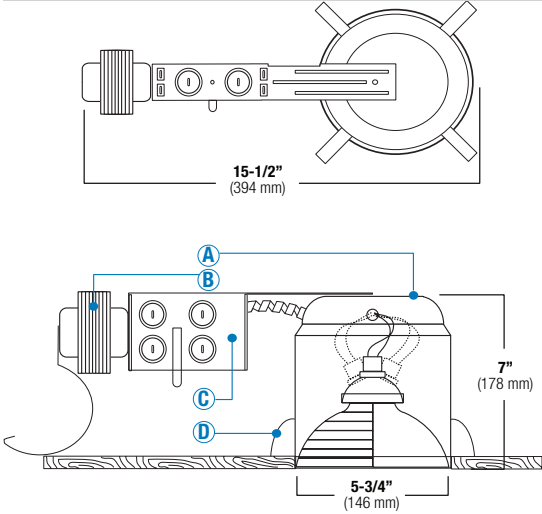

DESIGNED FOR 2" X 8" JOIST CONSTRUCTION

BL5R - ITEM SELECTOR: (Please check the boxes below for the option desired)

WATTAGE	BALLAST	VOLTAGE	TRIM TYPE	BAFFLE	REFLECTOR	TRIM RING	MR 16 LENS FILTER
☐ 20W	☐ (M) Magnetic	☐ 120	☐ B1503	☐ W	☐ CL	☐ WH	☐ BP8MR16-BL (Blue)
☐ 35W	☐ (E) Electronic	☐ 277	☐ B1506	☐ P	☐ RG	☐ BK	☐ BP8MR16-GR (Green)
☐ 50W	☐ (TOR) Toroidal*		☐ B1508	☐ SN	☐ W	☐ SN	☐ BP8MR16-PI (Pink)
☐ 75W			☐ B1512	☐ CP	☐ MB	☐ CP	☐ BP8MR16-PU (Purple)
		OPTION	☐ B1520	☐ BZ	☐ BZ	☐ CH	☐ BP8MR16-DL (Day Light)
		☐ AT (Air-Shut)	☐ B1542		☐ CP	☐ PB	☐ BP8MR16-YE (Yellow)
			☐ B1524		☐ SN	☐ BZ	☐ BP8MR16-AM (Amber)
			☐ B1525		☐ SHZ		☐ BP8MR16-OR (Orange)
			☐ B1504				☐ BP8MR16-RE (Red)
			☐ B1514				
			☐ B1551				

*TOR -Toroidal available only in BL5R-50W-TOR-120V

Specifications:

BL5R   WATT   BALLAST   VOLTAGE   OPTION   TRIM TYPE   BAFFLE   REFLECTOR   TRIM/RING   FILTER (1)   FILTER (2)

BAFFLE	REFLECTOR	TRIM/RING
W White	CL Chrome	WH White
P Black	RG Gold	BK Black
SN Satin Nickel	W White	SN Satin Nickel
CP Copper	MB Black	CP Copper
BZ Bronze	BZ Bronze	CH Chrome
	CP Copper	PB Polish Brass
	SN Satin Nickel	BZ Bronze
	SHZ Satin Haze	

Catalog Number:

Project Name:

Type:

Note:

DESCRIPTION

Low voltage, thermally protected remodel housing. For remodel application where insulation can be kept 3" from housing. For fast and easy installation in existing plaster or mechanical ceilings from 1/2" to 1-1/8" thick. Four remodel clips are easily retractable for fixture removal if necessary. Accommodates up to 50W MR16 lamps. Junction box is provided with four 1/2" KOs, one 3/4" KO and four Romex knockouts with strain relief.

SPECIFICATION

A. HOUSING - High temperature painted 22 gauge deep drawn single piece housing. Accommodate lamps up to 75W depending on trim used.

B. TRANSFORMER - Enhanced in heat dissipating cover, to provide noise free operation. Attached to junction box cover so it may be serviced from below the ceiling. Thermally protected.

- **M**-Class H dimming magnetic transformer.
- **E**-Class II dimming electronic transformer (LighTech part #LET 75 BF)
- **TOR**-Class H dimming toroidal transformer, providing 35% more lumens than traditional transformers. Constructed of M3 grade silicone steel. (Must use dimmers rated for electromagnetic transformer)

C. JUNCTION BOX - listed for Feed-through wiring with eight 1/2" KOs and four Romex knockouts with strain relief.

D. INSTALLATION - Four remodel clips are easily retractable for fixture removal if necessary.