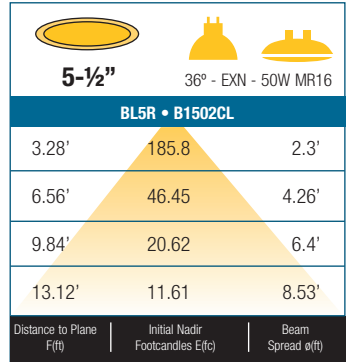

BEAM DIA. MEASURED AT 50% OF NADIR F.C.

FEATURES

- Integral low voltage magnetic transformer improves lamp life and lighting quality.
- Thermally Protected Non-IC housing.
- Designed for accent and task lighting applications.
- Wire through junction box.
- Dependable, favorable design and effortless installation.
- 7-1/4" height allows use in 2" x 8" joist construction.
- Unit slips through 5-1/2" ceiling opening.
- Four Preinstalled spring clips which secure the housing firmly into ceiling to accommodate ceiling thickness from 1/2" to 1-3/8".

OPTIONS

1. AIR-SHUT

- **Gasket to prevent air flow from heated or air conditioned spaces.**
- **Meets all national air flow requirements.**

Sample of Catalog Number: BL5R-20W-E-B1503WH-BP8MR16-BL

Submission form is available @ www.iuseelite.com
Tel: 323-888-1973 • Fax: 323-888-1977

Specifications and Dimensions subject to change without notice.

REV: ELITE LIGHTING-SPEC-05-24-2011