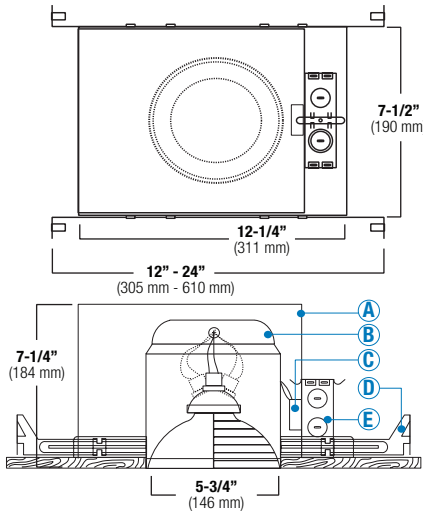

DESIGNED FOR 2" X 8" JOIST CONSTRUCTION

Catalog Number:

Project Name:

Type:

Note:

DESCRIPTION

Thermally protected, specification grade, new construction IC rated, low voltage recessed housing. Accommodates up to 50W MR16. Furnished with preinstalled adjustable bar hangers. Junction box is provided with four 1/2" KOs, one 3/4" KO and four Romex knockouts with strain relief.

SPECIFICATION

A. OUTER HOUSING - Die-formed aluminum construction for maximum heat dissipating air chamber on top of the housing. Junction box could be accessed from inside and outside housing.

B. INNER HOUSING - Deep-drawn single piece aluminum construction for maximum heat dissipation and rust protection. Adjusts vertically in plaster frame to accommodate 1/2" to 1-3/8" ceiling.

C. TRANSFORMER - Class II dimming electronic transformer enhanced in heat dissipating cover attached to junction box cover. Transformer can be reached from inside housing.

D. BAR HANGERS - Preinstalled bar hangers allow housing to be positioned and locked at any point within a 24" joist span. They can be positioned on either the long or short axis of the housing and can be shortened for 12" joists. They contain a double-headed real nail for 20° downward angle for better contact, and the 90° pivoting mounting plate makes installation fast and accurate. Bar hangers can fit onto T-Bar spline with additional slots and holes for special mounting methods if necessary.

E. JUNCTION BOX - listed for through-branch circuit wiring and has four 1/2" KOs, one 3/4" KO and four Romex knockouts with true pry-out slots and strain clamps.