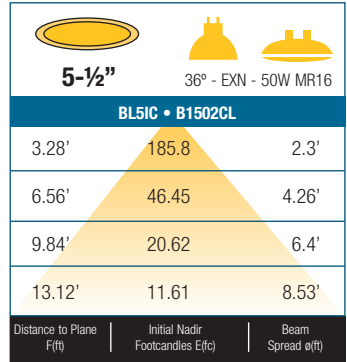

BEAM DIA. MEASURED AT 50% OF NADIR F.C.

FEATURES

- Integral low voltage magnetic transformer improves lamp life and lighting quality.
- Thermally Protected IC housing.
- Designed for accent and task lighting applications.
- Wire through junction box.
- Dependable, favorable design and effortless installation.
- 7-1/4" height allows use in 2" x 8" joist construction.
- Special screw on the frame locks bar hangers in place which prevents the housing from any movement once installed.

OPTIONS

1. AIR-SHUT

- Gasket to prevent air flow from heated or air conditioned spaces.
- Meets all national air flow requirements.

BL51C - ITEM SELECTOR: (Please check the boxes below for the option desired)

WATTAGE	BALLAST	VOLTAGE	TRIM TYPE	BAFFLE	REFLECTOR	TRIM RING	MR 16 LENS FILTER			
☐ 20W	☐ (E) Electronic	☐ 120	☐ B1503	☐ W	☐ CL	☐ WH	☐ BP8MR16-BL (Blue)			
☐ 35W			☐ B1506				☐ P	☐ RG	☐ BK	☐ BP8MR16-GR (Green)
☐ 50W			☐ B1508				☐ SN	☐ W	☐ SN	☐ BP8MR16-PI (Pink)
			☐ B1512				☐ CP	☐ MB	☐ CP	☐ BP8MR16-PU (Purple)
			☐ B1520				☐ BZ	☐ BZ	☐ CH	☐ BP8MR16-DL (Day Light)
	OPTION		☐ B1542	☐ CP	☐ PB	☐ BP8MR16-YE (Yellow)				
	☐ AT (Air-Shut)		☐ B1524	☐ SN	☐ BZ	☐ BP8MR16-AM (Amber)				
			☐ B1525	☐ SHZ		☐ BP8MR16-OR (Orange)				
			☐ B1504			☐ BP8MR16-UV (Ultraviolet)				
			☐ B1514							
			☐ B1551							

Specifications:

BL51C

WATT	BALLAST	VOLTAGE	OPTION	TRIM TYPE	BAFFLE	REFLECTOR	TRIM/RING	FILTER (1)	FILTER (2)

BAFFLE	REFLECTOR	TRIM/RING
W White	CL Chrome	WH White
P Black	RG Gold	BK Black
SN Satin Nickel	W White	SN Satin Nickel
CP Copper	MB Black	CP Copper
BZ Bronze	BZ Bronze	CH Chrome
	CP Copper	PB Polish Brass
	SN Satin Nickel	BZ Bronze
	SHZ Satin Haze	

Sample of Catalog Number: BL51C-20W-E-B1503WH-BP8MR16-BL

Submittal form is available @ www.iuseelite.com
Tel: 323-888-1973 • Fax: 323-888-1977

Specifications and Dimensions subject to change without notice.

REV: ELITE LIGHTING-SPEC-05-24-2011