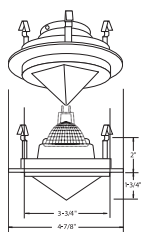

TRIM FINISH:
WH, BK, SN, CP, CH, PB, BZ

GLASS FINISH:
TEAL, PINK, LIME, BLUE