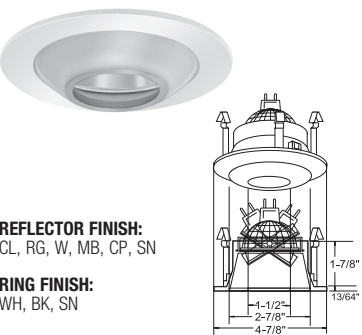

B1426CL-WH
THE ILLUMINATOR II

REFLECTOR FINISH:
CL, RG, W, MB, CP, SN

RING FINISH:
WH, BK, SN