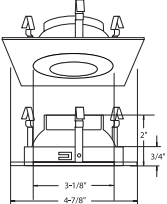

REFLECTOR FINISH:
CL, RG, W, MB, CP, SN

RING FINISH:
WH, BK, SN, CP, CH, PB, BZ