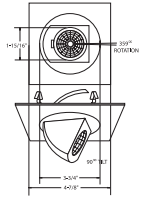

RING FINISH:
WH, BK, SN, CP, CH, PB, BZ