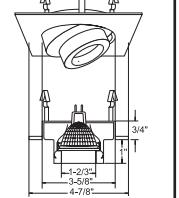

**B1487WH**  
ADJUSTABLE SPOT (40° TILT)

**RING FINISH:**  
WH, BK

**B1483WH**  
SLOT APERTURE (35° TILT)

**TRIM FINISH:**  
WH, BK, SN, CP, CH, PB, BZ

**B1480WH**  
FULLY ADJUSTABLE (35° TILT, 359° ROT.)