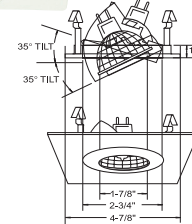

AVAILABLE COLOR COMBINATIONS:
W-WH, P-WH, P-BK, CP-CP, SN-SN, BZ-BZ