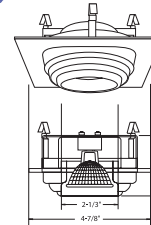

**RING FINISH:**  
WH, BK, SN, CP, CH, PB, BZ

**B1479CL-WH**  
REFLECTOR (35° TILT)

**REFLECTOR FINISH:**  
CL, RG, MB, W, CP, SN

**RING FINISH:**  
WH, BK, SN, CP, CH, PB, BZ

**B1494WH-BLUE**  
DESIGNER SQUARE STEP LITE