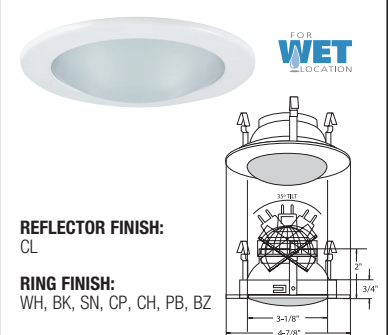

B1439WH
SMOOTH FROST DOME SHOWER LITE

REFLECTOR FINISH:
CL

RING FINISH:
WH, BK, SN, CP, CH, PB, BZ

Submittal form is available @ www.iuseelite.com
Tel: 323-888-1973 • Fax: 323-888-1977

Specifications and Dimensions subject to change without notice.

REV: MAXILUME-SPEC-05-26-2011