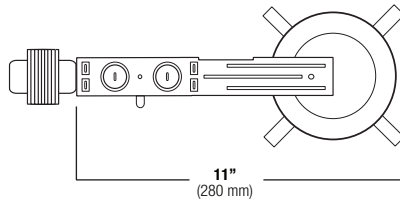

DESIGNED FOR 2" X 6" JOIST CONSTRUCTION

DESCRIPTION

Small aperture low voltage, thermally protected remodel housing. For fast and easy installation in existing plaster or mechanical ceilings from 1/2" to 1-3/8" thick. Four remodel clips are easily retractable for fixture removal if necessary. Accommodates up to 75W MR16 lamps. Junction box is provided with eight 1/2" KOs, and four Romex knockouts with strain relief.

SPECIFICATION

A. HOUSING

- High temperature painted 22 gauge deep drawn single piece housing. Accommodates lamps up to 50W depending on trim used.

B. TRANSFORMER - Enhanced in heat dissipating cover, to provide noise free operation. Attached to junction box cover so it may be serviced from below the ceiling. Thermally protected.

- **M**-Class H dimming magnetic transformer.
- **E**-Class II dimming electronic transformer (LighTech part #LET 75 BF)
- **TOR**-Class H dimming toroidal transformer, providing 35% more lumens than traditional transformers. Constructed of M3 grade silicone steel.(Must use dimmers rated for electromagnetic transformer)

C. JUNCTION BOX - UL listed for through-branch circuit wiring and has eight 1/2" KOs and four Romex knockouts with strain relief.

D. INSTALLATION - Four preinstalled spring clips which secure the housing firmly into ceiling to accommodate different ceiling thickness from 1/2" to 1-3/8".