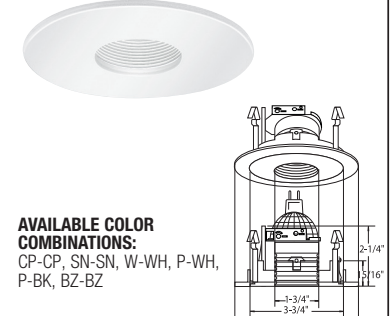

B1414W-WH
PINHOLE WITH BAFFLE

AVAILABLE COLOR COMBINATIONS:
CP-CP, SN-SN, W-WH, P-WH, P-BK, BZ-BZ