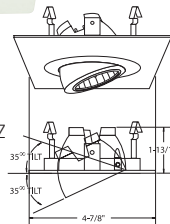

**B1487WH**  
ADJUSTABLE SPOT (40° TILT)

**RING FINISH:**  
WH, BK

**B1483WH**  
SLOT APERTURE (35° TILT)

**TRIM FINISH:**  
WH, BK, SN, CP, CH, PB, BZ

**B1480WH**  
FULLY ADJUSTABLE (35° TILT, 359° ROT.)