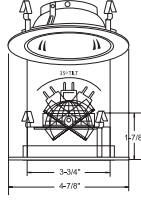

BAFFLE FINISH:
W, P, SN, CP, BZ

RING FINISH:
WH, BK, SN, CP, CH, PB, BZ

B1402CP-WH
REFLECTOR (35° TILT)

REFLECTOR FINISH:
CL, RG, W, MB, CP, SN, BZ

RING FINISH:
WH, BK, SN, CP, CH, PB, BZ