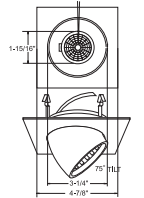

RING FINISH:
WH, BK, SN, CP, CH, PB, BZ