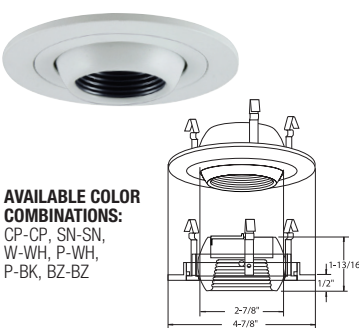

**AVAILABLE COLOR COMBINATIONS:**  
CL-WH, CL-SN, RG-WH, MB-WH, W-WH

**B1404P-WH**  
EYEBALL (47° TILT)

**AVAILABLE COLOR COMBINATIONS:**  
CP-CP, SN-SN, W-WH, P-WH, P-BK, BZ-BZ

**B1418P-WH**  
ADJ.PINHOLE W/ EYEBALL (35° TILT)