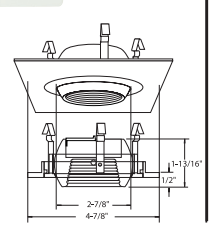

B1485W-WH
EYEBALL (47° TILT)

AVAILABLE COLOR COMBINATIONS:
CP-CP, SN-SN, W-WH, P-WH, P-BK