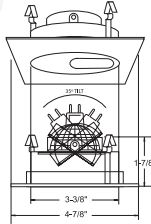

**B1487WH**  
ADJUSTABLE SPOT (40° TILT)

**RING FINISH:**  
WH, BK

**B1483WH**  
SLOT APERTURE (35° TILT)

**TRIM FINISH:**  
WH, BK, SN, CP, CH, PB, BZ

**B1480WH**  
FULLY ADJUSTABLE (35° TILT, 359° ROT.)