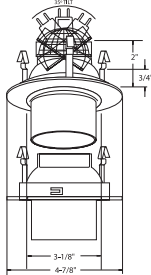

# Low Voltage Trims

( LAMP WATTAGE: 75W 12V MR16 / 50W 120V GU10 )

Catalog Number:

Project Name:

Type:

Note:

**B1436WH**  
CYLINDER LITE

**TRIM FINISH:**  
WH, BK, SN, CP, CH, PB, BZ