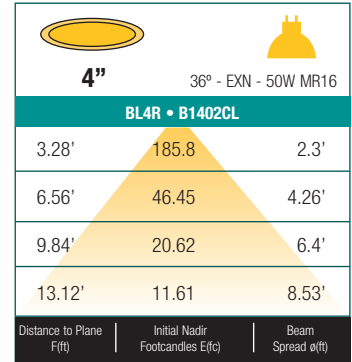

BEAM DIA. MEASURED AT 50% OF NADIR F.C.

FEATURES

- Integral low voltage magnetic transformer to prolong lamp life and increase lighting quality.
- Thermally Protected Non-IC remodel housing.
- Can be installed from below the ceiling.
- Four preinstalled spring clips which secure the housing firmly into ceiling to accommodate different ceiling thicknesses from 1/2" to 1-3/8".
- Designed for accent and task lighting applications.
- Dependable, favorable design and effortless installation.
- 5-1/2" height allows use in 2" x 6" joist construction.
- Unit clips through 4-1/4" ceiling opening.

OPTIONS

1. AIR-SHUT

- Gasket to prevent air flow from heated or air conditioned spaces.
- Meets all national air flow requirements.

BL4R - ITEM SELECTOR: (Please check the boxes below for the option desired)

WATTAGE	TRIM TYPE	BAFFLE	TRIM RING	MR 16 LENS FILTER
☐ 20W	☐ B1451 ¹ ☐ B1476 ² ☐ B1494 ☐ B1425 ☐ B1439 ☐ B1411	☐ W ☐ P ☐ SN ☐ CP ☐ BZ	☐ WH ☐ BK ☐ SN ☐ CP ☐ CH ☐ PB	☐ BP8MR16-BL (Blue) ☐ BP8MR16-FR (Frosted) ☐ BP8MR16-GR (Green) ☐ BP8MR16-SP (Spread) ☐ BP8MR16-PI (Pink) ☐ BP8MR16-SF (Soft Focus) ☐ BP8MR16-PU (Purple) ☐ BP8MR16-HC (Honey Comb) ☐ BP8MR16-DL (Day Light) ☐ BP8MR16-LI (Linear) ☐ BP8MR16-YE (Yellow) ☐ BP8MR16-SOL (Solite) ☐ BP8MR16-AM (Amber) ☐ BP8MR16-CL (Clear) ☐ BP8MR16-OR (Orange) ☐ BP8MR16-UV (Ultraviolet) ☐ BP8MR16-RE (Red)
BALLAST	☐ B1456 ¹ ☐ B1489 ☐ B1434 ☐ B1422 ☐ B1466 ☐ B1415	REFLECTOR	☐ CL ☐ BZ ☐ CH ¹ ☐ SS ²	
☐ (M) Magnetic	☐ B1457 ¹ ☐ B1479 ☐ B1435 ☐ B1413 ☐ B1417	☐ RG ☐ W ☐ MB ☐ CP ☐ SN ☐ SHZ		
☐ (E) Electronic	☐ B1458 ¹ ☐ B1487 ☐ B1484 ☐ B1426 ☐ B1408 ☐ B1418			
☐ (TOR) Toroidal ³	☐ B1459 ¹ ☐ B1485 ☐ B1436 ☐ B1427 ☐ B1406 ☐ B1419			
VOLTAGE	☐ B1460 ¹ ☐ B1491 ☐ B1440 ☐ B1430 ☐ B1401 ☐ B1433			
☐ 120	☐ B1470 ² ☐ B1480 ☐ B1441 ☐ B1431 ☐ B1402 ☐ B1417			
☐ 277	☐ B1471 ² ☐ B1495 ☐ B1421 ☐ B1462 ☐ B1412 ☐ B1477			
OPTION	☐ B1472 ² ☐ B1490 ☐ B1424 ☐ B1452 ☐ B1468			
☐ AT (Air-Shut)	☐ B1474 ² ☐ B1492 ☐ B1423 ☐ B1437 ☐ B1461 ☐ B1475 ² ☐ B1481 ☐ B1409 ☐ B1438 ☐ B1403			

1 = CH - Chrome finished • 2 = SS - Stainless Steel finished • 3 = TOR -Toroidal available only in 120V

BAFFLE	REFLECTOR	TRIM/RING
W White	CL Chrome	WH White
P Black	RG Gold	BK Black
SN Satin Nickel	W White	SN Satin Nickel
CP Copper	MB Black	CP Copper
BZ Bronze	BZ Bronze	CH Chrome
	CP Copper	PB Polish Brass
	SN Satin Nickel	BZ Bronze
	SHZ Satin Haze	

Specifications:

BL4R

WATT BALLAST VOLTAGE OPTION TRIM TYPE BAFFLE REFLECTOR TRIM/RING FILTER (1) FILTER (2)

Sample of Catalog Number: BL4R-20W-E-B1401-W-WH-BP8MR16-BL

Submittal form is available @ www.iuseelite.com
Tel: 323-888-1973 • Fax: 323-888-1977

Specifications and Dimensions subject to change without notice.

REV: ELITE LIGHTING-SPEC-05-24-2011