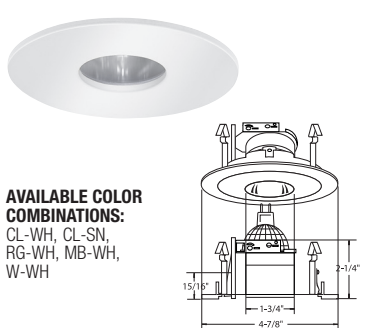

**AVAILABLE COLOR COMBINATIONS:**  
CL-WH, CL-SN, RG-WH, MB-WH, W-WH

**B1404P-WH**  
EYEBALL (47° TILT)

**AVAILABLE COLOR COMBINATIONS:**  
CP-CP, SN-SN, W-WH, P-WH, P-BK, BZ-BZ

**B1418P-WH**  
ADJ.PINHOLE W/ EYEBALL (35° TILT)