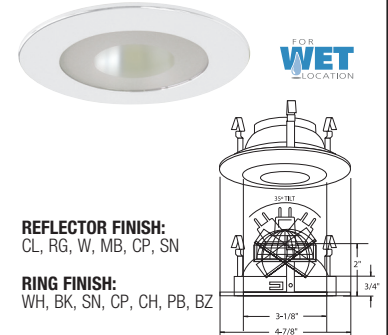

**RING FINISH:**  
WH, BK, SN

**B1477CL-WH**  
CROSSBLADE REFLECTOR

**REFLECTOR FINISH:**  
CL

**RING FINISH:**  
WH, BK, SN, CP, CH, PB, BZ

**B1462CL-WH**  
SEMI-FROSTED SHOWER TRIM

**REFLECTOR FINISH:**  
CL, RG, W, MB, CP, SN