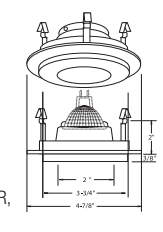

TRIM FINISH:
WH, BK, SN, CP, CH, PB, BZ

GLASS FINISH:
BLUE, PEACH, GREEN, CLEAR, AMBER, FROSTED