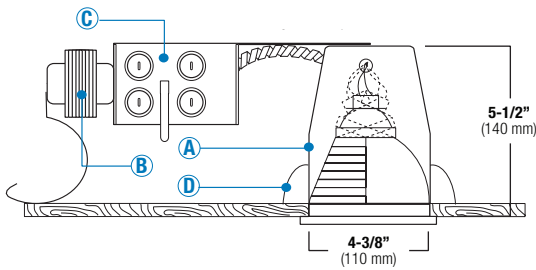

DESCRIPTION

Small aperture low voltage, thermally protected remodel housing. For fast and easy installation in existing plaster or mechanical ceilings from 1/2" to 1-3/8" thick. Four remodel clips are easily retractable for fixture removal if necessary. Accommodates up to 75W MR16 lamps. Junction box is provided with eight 1/2" KOs, and four Romex knockouts with strain relief.

SPECIFICATION

A. HOUSING

- High temperature painted 22 gauge deep drawn single piece housing. Accommodates lamps up to 50W depending on trim used.

B. TRANSFORMER - Enhanced in heat dissipating cover, to provide noise free operation. Attached to junction box cover so it may be serviced from below the ceiling. Thermally protected.

- **M**-Class H dimming magnetic transformer.
- **E**-Class II dimming electronic transformer (LighTech part #LET 75 BF)
- **TOR**-Class H dimming toroidal transformer, providing 35% more lumens than traditional transformers. Constructed of M3 grade silicone steel.(Must use dimmers rated for electromagnetic transformer)

C. JUNCTION BOX - UL listed for through-branch circuit wiring and has eight 1/2" KOs and four Romex knockouts with strain relief.

D. INSTALLATION - Four preinstalled spring clips which secure the housing firmly into ceiling to accommodate different ceiling thickness from 1/2" to 1-3/8".