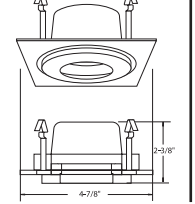

TRIM FINISH:
WH, BK, SN, CP, CH, PB

GLASS FINISH:
BLUE, PEACH, GREEN, CLEAR, AMBER, FROSTED