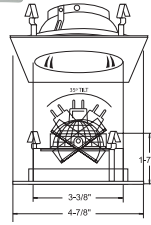

BAFFLE FINISH:
W, P, SN, CP, BZ

RING FINISH:
WH, BK, SN, CP, CH, PB, BZ

B1479CL-WH
REFLECTOR (35° TILT)

REFLECTOR FINISH:
CL, RG, MB, W, CP, SN

RING FINISH:
WH, BK, SN, CP, CH, PB, BZ