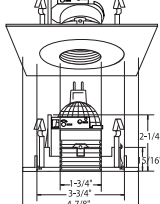

**TRIM FINISH:**  
WH, BK, SN, CP, CH, PB, BZ

**B1495CL-SN**  
SEMI-FROSTED SHOWER TRIM

**REFLECTOR FINISH:**  
CL, RG, W, MB, CP, SN

**RING FINISH:**  
WH, BK, SN, CP, CH, PB, BZ

**B1491P-WH**  
PINHOLE WITH BAFFLE