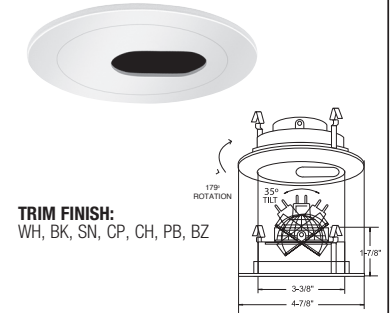

B1411WH
SLOT APERTURE (35° TILT, 179° ROT)

TRIM FINISH:
WH, BK, SN, CP, CH, PB, BZ