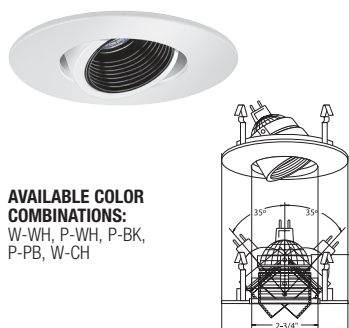

**AVAILABLE COLOR COMBINATIONS:**  
CL-WH, CL-SN, RG-WH, MB-WH, W-WH

**B1404P-WH**  
EYEBALL (47° TILT)

**AVAILABLE COLOR COMBINATIONS:**  
CP-CP, SN-SN, W-WH, P-WH, P-BK, BZ-BZ

**B1418P-WH**  
ADJ.PINHOLE W/ EYEBALL (35° TILT)