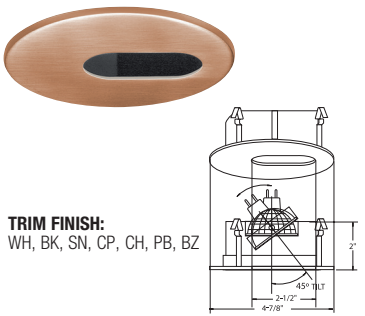

B1403CP
ONE PIECE SLOT APERTURE (35° TILT)

TRIM FINISH:
WH, BK, SN, CP, CH, PB, BZ