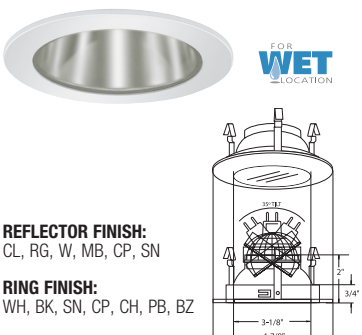

B1452CL-WH
CLEAR LENS SHOWER TRIM

REFLECTOR FINISH:
CL, RG, W, MB, CP, SN

RING FINISH:
WH, BK, SN, CP, CH, PB, BZ