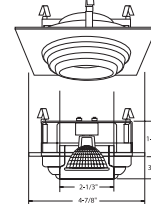

TRIM FINISH:
WH, BK, SN, CP, CH, PB

GLASS FINISH:
BLUE, PEACH, GREEN, CLEAR, AMBER, FROSTED