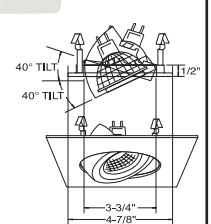

B1481WH
ADJUSTABLE GIMBAL (40° TILT)

TRIM FINISH:
WH, BK, SN, CP, CH, PB, BZ