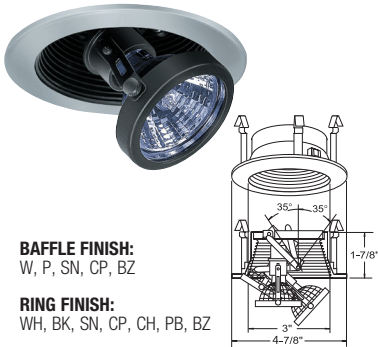

B1413P-SN
PULL DOWN ADJUSTABLE

BAFFLE FINISH:
W, P, SN, CP, BZ

RING FINISH:
WH, BK, SN, CP, CH, PB, BZ