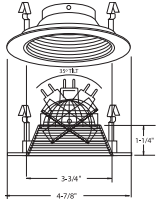

# Low Voltage Trims

( LAMP WATTAGE: 75W 12V MR16 / 50W 120V GU10 )

Catalog Number:

Project Name:

Type:

Note:

**B1401CP-CP**  
STEPPED BAFFLE

**BAFFLE FINISH:**  
W, P, SN, CP, BZ