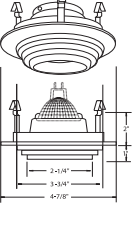

**GLASS FINISH:**  
TEAL, PINK, LIME, BLUE

**B1469WH-BLUE**  
DESIGNER STEP LITE

**TRIM FINISH:**  
WH, BK, SN, CP, CH, PB, BZ

**GLASS FINISH:**  
BLUE, PEACH, GREEN, FROSTED

**B1422WH-FROSTED**  
METROPOLITAN ICE LITE