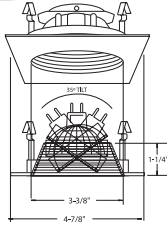

# Low Voltage Trims

(LAMP WATTAGE: 75W 12V MR16 / 50W 120V GU10)

Catalog Number:

Project Name:

Type:

Note:

**B1478SN-SN**  
STEPPED BAFFLE (35° TILT)

**BAFFLE FINISH:**  
W, P, SN, CP, BZ