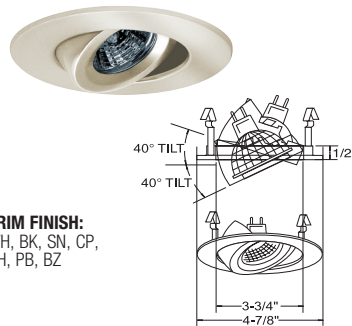

# Low Voltage Trims

(LAMP WATTAGE: 75W 12V MR16 / 50W 120V GU10)

Catalog Number:

Project Name:

Type:

Note:

**B1468W-WH**  
FULLY ADJ. W/ BAFFLE (35° TILT, 359° ROT.)

**AVAILABLE COLOR COMBINATIONS:**  
CP-CP, SN-SN, W-WH, P-WH, P-BK, BZ-BZ

**B1461SN**  
ADJUSTABLE GIMBAL (40° TILT)

**TRIM FINISH:**  
WH, BK, SN, CP, CH, PB, BZ

**B1408WH**  
FULLY ADJUSTABLE (75° TILT, 359° ROT.)

**TRIM FINISH:**  
WH, BK, SN, CP, CH, PB, BZ

**B1406CP**  
SURFACE ADJUSTABLE (90° TILT, 359° ROT.)