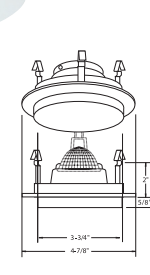

TRIM FINISH:
WH, BK, SN, CP, CH, PB, BZ

GLASS FINISH:
CRYSTAL, WHITE, FROSTED