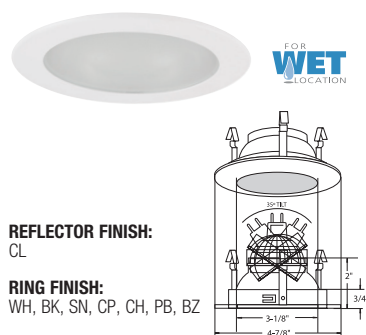

**RING FINISH:**  
WH, BK, SN, CP, CH, PB, BZ

**B1452CL-WH**  
CLEAR LENS SHOWER TRIM

**REFLECTOR FINISH:**  
CL, RG, W, MB, CP, SN

**RING FINISH:**  
WH, BK, SN, CP, CH, PB, BZ

**B1437WH**  
SMOOTH FROST SHOWER LITE