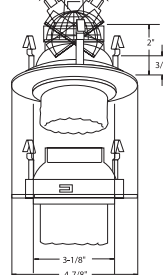

TRIM FINISH:
WH, BK, SN, CP, CH, PB, BZ

GLASS FINISH:
TEAL, PINK, LIME, BLUE