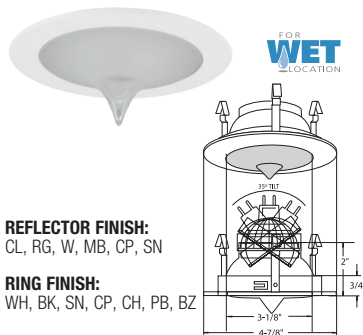

B1438WH
DESIGNER POINT SHOWER LITE

REFLECTOR FINISH:
CL, RG, W, MB, CP, SN

RING FINISH:
WH, BK, SN, CP, CH, PB, BZ