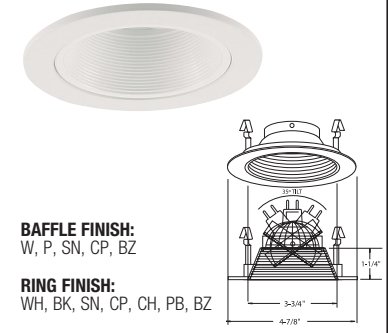

B1417W-WH
METAL STEPPED BAFFLE

BAFFLE FINISH:
W, P, SN, CP, BZ

RING FINISH:
WH, BK, SN, CP, CH, PB, BZ