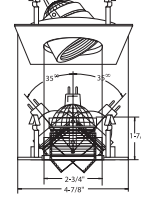

AVAILABLE COLOR COMBINATIONS:
W-WH, P-WH