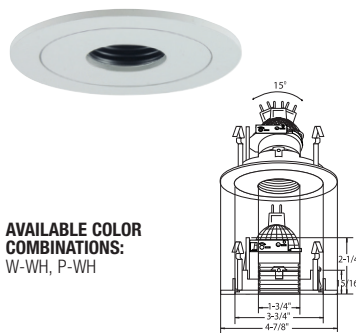

B1433P-WH
ADJUSTABLE PINHOLE BAFFLE (15° TILT)

AVAILABLE COLOR COMBINATIONS:
W-WH, P-WH