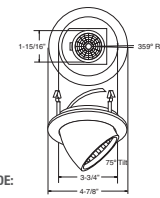

HOUSING COMPATIBILITY GUIDE:
1 2 3