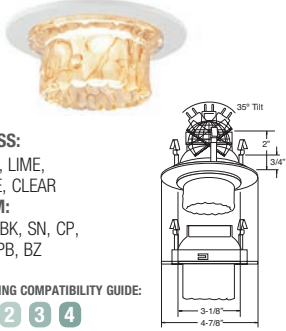

HOUSING COMPATIBILITY GUIDE:  
1 2 3 4

**B1436WH**  
Cylinder Lite

**GLASS:**  
WHITE, PINK,  
BLUE, GREEN  
**TRIM:**  
WH, BK, SN, CP,  
CH, PB, BZ

HOUSING COMPATIBILITY GUIDE:  
1 2 3 4

**B1440WH-PINK**  
Tulip Lite