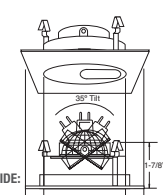

B1478SN-SN
Stepped Baffle (35° Tilt)

BAFFLE:
W, P, SN, CP, BZ

TRIM:
WH, BK, SN, CP, CH,
PB, BZ

PATENT #: D510,151

HOUSING COMPATIBILITY GUIDE:

1 2 3 4

B1488CP
Surface Adjustable (90° Tilt, 359° Rot.)

TRIM:
WH, BK, SN, CP, CH,
PB, BZ

PATENT #: D510,151

HOUSING COMPATIBILITY GUIDE:

1 2 3

B1486WH
Fully Adjustable (75° Tilt, 359° Rot.)

TRIM:
WH, BK, SN, CP, CH,
PB, BZ

PATENT #: D510,151

HOUSING COMPATIBILITY GUIDE:

1 2 3

B1489W-WH
Adjustable Pinhole w/ Baffle (35° Tilt)

AVAILABLE COLOR COMBINATIONS:
W-WH, P-WH

PATENT #: D510,151

HOUSING COMPATIBILITY GUIDE:

1 2 3 4

B1479CL-CH
Reflector (35° Tilt)

REFLECTOR:
CL, RG, W, MB, CP,
SN, BZ, SHZ

TRIM:
WH, BK, SN, CP, CH,
PB, BZ

PATENT #: D510,151

HOUSING COMPATIBILITY GUIDE:

1 2 3 4

B1487WH
Adjustable Spot (40° Tilt)

TRIM:
WH, BK

PATENT #: D510,151

HOUSING COMPATIBILITY GUIDE:

1 2 3 4

B1485W-WH
Eyeball (47° Tilt)

AVAILABLE COLOR COMBINATIONS:
CP-CP, SN-SN, W-WH,
P-WH, P-BK, BZ-BZ

PATENT #: D510,151

HOUSING COMPATIBILITY GUIDE:

1 2 3 4

B1491P-WH
Pinhole with Baffle

AVAILABLE COLOR COMBINATIONS:
CP-CP, SN-SN, W-WH,
P-WH, P-BK, BZ-BZ

PATENT #: D510,151

HOUSING COMPATIBILITY GUIDE:

1 2 3 4

B1480WH
Fully Adjustable (35° Tilt, 359° Rot.)

TRIM:
WH, BK, SN, CP, CH,
PB, BZ

PATENT #: D510,151

HOUSING COMPATIBILITY GUIDE:

1 2 3 4

B1495CL-SN
Semi-Frosted Shower Trim

REFLECTOR:
CL, RG, W, MB, CP, SN,
BZ, SHZ

TRIM:
WH, BK, SN, CP, CH,
PB, BZ

PATENT #: D510,151

HOUSING COMPATIBILITY GUIDE:

1 2 4

B1490WH-PEACH
Metropolitan Ice Lite

GLASS:
BLUE, GREEN, AMBER,
PEACH, FROSTED, CLEAR

TRIM:
WH, BK, SN, CP, CH,
PB, BZ

PATENT #: D510,151

HOUSING COMPATIBILITY GUIDE:

1 2 3 4

B1492WH-BLUE
Metropolitan Ice Lite

GLASS:
BLUE, GREEN, AMBER,
PEACH, FROSTED, CLEAR

TRIM:
WH, BK, SN, CP, CH,
PB, BZ

PATENT #: D510,151

HOUSING COMPATIBILITY GUIDE:

1 2 3 4