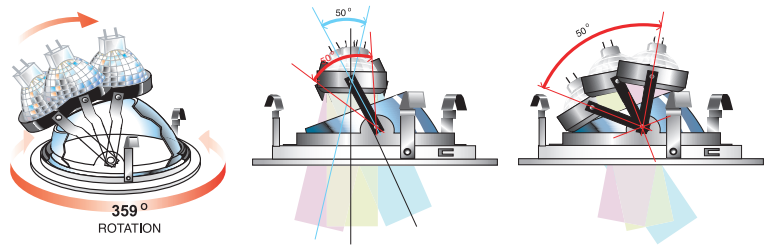

ANGLE ADJUSTMENTS AND PERFORMANCE

4"

4 INCH LOW VOLTAGE ANGLE-CUT TRIMS

B1463RG-WH Angle-Cut Wall Wash Reflector

REFLECTOR:

CL, RG, W, MB, CP, SN, BZ, SHZ

TRIM:

WH, BK, SN, CP, CH, PB, BZ

HOUSING COMPATIBILITY GUIDE:

1 2 3 4

B1464CP-CP Angle-Cut Wall Wash Baffle

BAFFLE:

W, P, SN, CP, BZ

TRIM:

WH, BK, SN, CP, CH, PB, BZ

HOUSING COMPATIBILITY GUIDE:

1 2 3 4

B1465CL-WH Angle-Cut Wall Wash Pinhole

REFLECTOR:

CL, RG, W, MB, CP, SN, BZ, SHZ

TRIM:

WH, SN, CP

HOUSING COMPATIBILITY GUIDE:

1 2 3 4

B1466CP Angle-Cut Slot Wall Wash Aperture

TRIM:

WH, BK, SN, CP, CH, PB, BZ

HOUSING COMPATIBILITY GUIDE:

1 2 3 4

ALL TRIMS ABOVE MIGHT BE SUBJECT TO PATENT

GUIDE	HOUSING COMPATIBILITY	MAX. LAMP WATTAGE
1	BL4IC, BL4, BL4R	50W 12V MR16
2	BL4IC-S, BL4OICE-S, BL4E-S, BL4RE-S	35W 12V MR16
3	BL4-75, BL4R-75	75W 12V MR16
4	G4IC, G4, G4R	50W 120V GU10

BAFFLE FINISH:

W White
P Black
SN Satin Nickel
CP Copper
BZ Bronze

REFLECTOR FINISH:

CL Chrome
RG Gold
W White
MB Black

BZ Bronze
CP Copper
SN Satin Nickel
SHZ Satin Haze

RING/TRIM FINISH:

WH White
BK Black
SN Satin Nickel
CP Copper
CH Chrome
PB Polish Brass
BZ Bronze

General Lighting

Accent Lighting

Task Lighting

Wall Wash Lighting

Sloped Ceiling Lighting