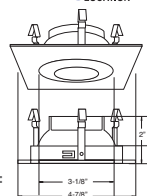

B1478SN-SN
Stepped Baffle (35° Tilt)

BAFFLE:
W, P, SN, CP, BZ

TRIM:
WH, BK, SN, CP, CH,
PB, BZ

PATENT #: D510,151

HOUSING COMPATIBILITY GUIDE:

1 2 3 4

B1488CP
Surface Adjustable (90° Tilt, 359° Rot.)

TRIM:
WH, BK, SN, CP, CH,
PB, BZ

PATENT #: D510,151

HOUSING COMPATIBILITY GUIDE:

1 2 3

B1486WH
Fully Adjustable (75° Tilt, 359° Rot.)

TRIM:
WH, BK, SN, CP, CH,
PB, BZ

PATENT #: D510,151

HOUSING COMPATIBILITY GUIDE:

1 2 3

B1489W-WH
Adjustable Pinhole w/ Baffle (35° Tilt)

AVAILABLE COLOR COMBINATIONS:
W-WH, P-WH

PATENT #: D510,151

HOUSING COMPATIBILITY GUIDE:

1 2 3 4

B1479CL-CH
Reflector (35° Tilt)

REFLECTOR:
CL, RG, W, MB, CP,
SN, BZ, SHZ

TRIM:
WH, BK, SN, CP, CH,
PB, BZ

PATENT #: D510,151

HOUSING COMPATIBILITY GUIDE:

1 2 3 4

B1487WH
Adjustable Spot (40° Tilt)

TRIM:
WH, BK

PATENT #: D510,151

HOUSING COMPATIBILITY GUIDE:

1 2 3 4

B1485W-WH
Eyeball (47° Tilt)

AVAILABLE COLOR COMBINATIONS:
CP-CP, SN-SN, W-WH,
P-WH, P-BK, BZ-BZ

PATENT #: D510,151

HOUSING COMPATIBILITY GUIDE:

1 2 3 4

B1491P-WH
Pinhole with Baffle

AVAILABLE COLOR COMBINATIONS:
CP-CP, SN-SN, W-WH,
P-WH, P-BK, BZ-BZ

PATENT #: D510,151

HOUSING COMPATIBILITY GUIDE:

1 2 3 4

B1480WH
Fully Adjustable (35° Tilt, 359° Rot.)

TRIM:
WH, BK, SN, CP, CH,
PB, BZ

PATENT #: D510,151

HOUSING COMPATIBILITY GUIDE:

1 2 3 4

B1495CL-SN
Semi-Frosted Shower Trim

REFLECTOR:
CL, RG, W, MB, CP, SN,
BZ, SHZ

TRIM:
WH, BK, SN, CP, CH,
PB, BZ

PATENT #: D510,151

HOUSING COMPATIBILITY GUIDE:

1 2 4

B1490WH-PEACH
Metropolitan Ice Lite

GLASS:
BLUE, GREEN, AMBER,
PEACH, FROSTED, CLEAR

TRIM:
WH, BK, SN, CP, CH,
PB, BZ

PATENT #: D510,151

HOUSING COMPATIBILITY GUIDE:

1 2 3 4

B1492WH-BLUE
Metropolitan Ice Lite

GLASS:
BLUE, GREEN, AMBER,
PEACH, FROSTED, CLEAR

TRIM:
WH, BK, SN, CP, CH,
PB, BZ

PATENT #: D510,151

HOUSING COMPATIBILITY GUIDE:

1 2 3 4