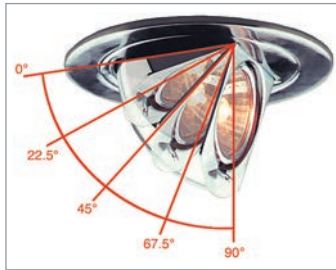

## B1406CP

Surface Adjustable (90° Tilt, 359° Rot.)

**TRIM:**  
WH, BK, SN, CP, CH,  
PB, BZ

**HOUSING COMPATIBILITY GUIDE:**  
1 2 3

- Can take up to 2 optical accessories
- All die-cast construction is for functional and aesthetic use
- Used to accentuate an artwork or a particular object
- Relamps from the front