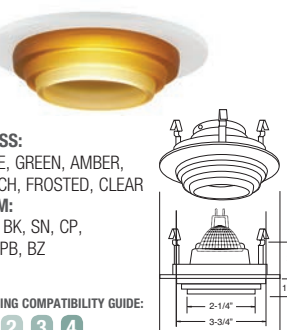

HOUSING COMPATIBILITY GUIDE:  
1 2 3 4

**B1409WH-BLUE**  
Pyramid Glass Lite

**GLASS:**  
BLUE, PINK,  
LIME, CLEAR  
**TRIM:**  
WH, BK, SN, CP,  
CH, PB, BZ

HOUSING COMPATIBILITY GUIDE:  
1 2 3 4

**B1425WH-AMBER**  
Metropolitan Step Lite