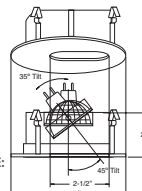

TRIM:
WH, BK, SN, CP, CH, PB, BZ

HOUSING COMPATIBILITY GUIDE:
1 2 3 4