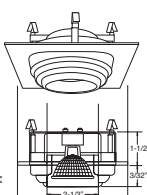

B1478SN-SN
Stepped Baffle (35° Tilt)

BAFFLE:
W, P, SN, CP, BZ

TRIM:
WH, BK, SN, CP, CH,
PB, BZ

PATENT #: D510,151

HOUSING COMPATIBILITY GUIDE:

1 2 3 4

B1488CP
Surface Adjustable (90° Tilt, 359° Rot.)

TRIM:
WH, BK, SN, CP, CH,
PB, BZ

PATENT #: D510,151

HOUSING COMPATIBILITY GUIDE:

1 2 3

B1486WH
Fully Adjustable (75° Tilt, 359° Rot.)

TRIM:
WH, BK, SN, CP, CH,
PB, BZ

PATENT #: D510,151

HOUSING COMPATIBILITY GUIDE:

1 2 3

B1489W-WH
Adjustable Pinhole w/ Baffle (35° Tilt)

AVAILABLE COLOR COMBINATIONS:
W-WH, P-WH

PATENT #: D510,151

HOUSING COMPATIBILITY GUIDE:

1 2 3 4

B1479CL-CH
Reflector (35° Tilt)

REFLECTOR:
CL, RG, W, MB, CP,
SN, BZ, SHZ

TRIM:
WH, BK, SN, CP, CH,
PB, BZ

PATENT #: D510,151

HOUSING COMPATIBILITY GUIDE:

1 2 3 4

B1487WH
Adjustable Spot (40° Tilt)

TRIM:
WH, BK

PATENT #: D510,151

HOUSING COMPATIBILITY GUIDE:

1 2 3 4

B1485W-WH
Eyeball (47° Tilt)

AVAILABLE COLOR COMBINATIONS:
CP-CP, SN-SN, W-WH,
P-WH, P-BK, BZ-BZ

PATENT #: D510,151

HOUSING COMPATIBILITY GUIDE:

1 2 3 4

B1491P-WH
Pinhole with Baffle

AVAILABLE COLOR COMBINATIONS:
CP-CP, SN-SN, W-WH,
P-WH, P-BK, BZ-BZ

PATENT #: D510,151

HOUSING COMPATIBILITY GUIDE:

1 2 3 4

B1480WH
Fully Adjustable (35° Tilt, 359° Rot.)

TRIM:
WH, BK, SN, CP, CH,
PB, BZ

PATENT #: D510,151

HOUSING COMPATIBILITY GUIDE:

1 2 3 4

B1495CL-SN
Semi-Frosted Shower Trim

REFLECTOR:
CL, RG, W, MB, CP, SN,
BZ, SHZ

TRIM:
WH, BK, SN, CP, CH,
PB, BZ

PATENT #: D510,151

HOUSING COMPATIBILITY GUIDE:

1 2 4

B1490WH-PEACH
Metropolitan Ice Lite

GLASS:
BLUE, GREEN, AMBER,
PEACH, FROSTED, CLEAR

TRIM:
WH, BK, SN, CP, CH,
PB, BZ

PATENT #: D510,151

HOUSING COMPATIBILITY GUIDE:

1 2 3 4

B1492WH-BLUE
Metropolitan Ice Lite

GLASS:
BLUE, GREEN, AMBER,
PEACH, FROSTED, CLEAR

TRIM:
WH, BK, SN, CP, CH,
PB, BZ

PATENT #: D510,151

HOUSING COMPATIBILITY GUIDE:

1 2 3 4