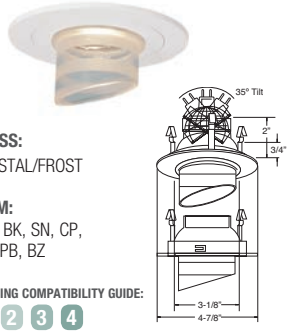

B1435WH
Stripe Wall Wash Lite

GLASS:
CRYSTAL/FROST
TRIM:
WH, BK, SN, CP,
CH, PB, BZ

HOUSING COMPATIBILITY GUIDE:
1 2 3 4