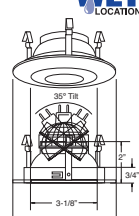

B1496CP
Square Baffle w/ Square Trim

AVAILABLE COLOR COMBINATIONS:
W-WH, P-WH, P-BK, CP-CP, SN-SN, BZ-BZ

HOUSING COMPATIBILITY GUIDE:
1 2 3 4

B1413P-SN
Pull Down Adjustable

BAFFLE:
W, P, SN, CP, BZ

TRIM:
WH, BK, SN, CP, CH, PB, BZ

HOUSING COMPATIBILITY GUIDE:
1 2 3

B1426CL-WH
The Illuminator II

AVAILABLE COLOR COMBINATIONS:
CL-BJK, CL-WH, RG-WH, W-WH

HOUSING COMPATIBILITY GUIDE:
1 2 3 4

B1427CL-WH
The Illuminator

AVAILABLE COLOR COMBINATIONS:
CL-BK, CL-WH

HOUSING COMPATIBILITY GUIDE:
1 2 3 4

Aqua SERIES

Elite Lighting's Aqua Series is specifically designed for showers and wet locations. These fixtures represent products that the market has demanded for a very long time. With its fully silicon glass and gasketed ring, the consumer is assured that no harm will be done to the housing and electrical systems.

B1430WH
Crystal Rose Lite

GLASS:
CRYSTAL

TRIM:
WH, BK, SN, CP, CH, PB, BZ

HOUSING COMPATIBILITY GUIDE:
1 2 4

B1462CL-WH
Semi-Frosted Shower Trim

REFLECTOR:
CL, RG, W, MB, CP, SN, BZ, SHZ

TRIM:
WH, BK, SN, CP, CH, PB, BZ

MAX 10W APPROVED.

HOUSING COMPATIBILITY GUIDE:
1 2 4

B1452CL-WH
Clear Lens Shower Trim

REFLECTOR:
CL, RG, W, MB, CP, SN, BZ, SHZ

TRIM:
WH, BK, SN, CP, CH, PB, BZ

HOUSING COMPATIBILITY GUIDE:
1 2 4

B1437WH
Smooth Frost Shower Lite

REFLECTOR:
CL

TRIM:
WH, BK, SN, CP, CH, PB, BZ

HOUSING COMPATIBILITY GUIDE:
1 2 4

B1438WH
Designer Point Shower Lite

REFLECTOR:
CL

TRIM:
WH, BK, SN, CP, CH, PB, BZ

HOUSING COMPATIBILITY GUIDE:
1 2 4

B1439WH
Smooth Frost Dome Shower Lite

REFLECTOR:
CL

TRIM:
WH, BK, SN, CP, CH, PB, BZ

HOUSING COMPATIBILITY GUIDE:
1 2 4

ALL TRIMS ABOVE MIGHT BE SUBJECT TO PATENT