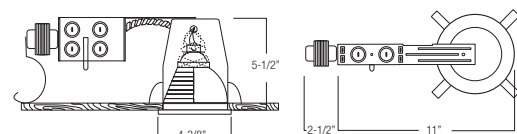

4 INCH DEDICATED MR16 LED NON-IC HOUSING