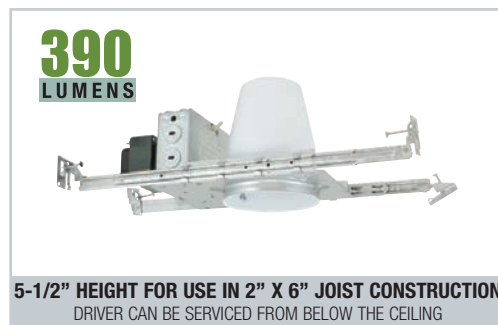

#### OPTION

**1. AIR-SHUT** - Gasket to prevent air flow from heated or air conditioned spaces.

- Meets all national air flow requirements.

**25,000 hrs**  
RATED LIFE

TYPE	GE MR16 LED LAMP INCLUDED	VOLTAGE	OPTION
BL4-HRS1260M	<input type="checkbox"/> LED7DMR16/830/15	<input type="checkbox"/> 120	<input type="checkbox"/> AT Air-Shut
	<input type="checkbox"/> LED7DMR16/830/25		
	<input type="checkbox"/> LED7DMR16/830/35		
	<input type="checkbox"/> LED7DMR16/NFL/TP		
	<input type="checkbox"/> LED7DMR16/827/15		
<input type="checkbox"/> LED7DMR16/827/25			
<input type="checkbox"/> LED7DMR16/827/35			