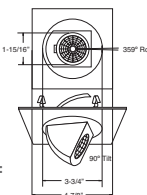

B1478SN-SN
Stepped Baffle (35° Tilt)

BAFFLE:
W, P, SN, CP, BZ

TRIM:
WH, BK, SN, CP, CH,
PB, BZ

PATENT #: D510,151

HOUSING COMPATIBILITY GUIDE:

1 2 3 4

B1488CP
Surface Adjustable (90° Tilt, 359° Rot.)

TRIM:
WH, BK, SN, CP, CH,
PB, BZ

PATENT #: D510,151

HOUSING COMPATIBILITY GUIDE:

1 2 3

B1486WH
Fully Adjustable (75° Tilt, 359° Rot.)

TRIM:
WH, BK, SN, CP, CH,
PB, BZ

PATENT #: D510,151

HOUSING COMPATIBILITY GUIDE:

1 2 3

B1489W-WH
Adjustable Pinhole w/ Baffle (35° Tilt)

AVAILABLE COLOR COMBINATIONS:
W-WH, P-WH

PATENT #: D510,151

HOUSING COMPATIBILITY GUIDE:

1 2 3 4

B1479CL-CH
Reflector (35° Tilt)

REFLECTOR:
CL, RG, W, MB, CP,
SN, BZ, SHZ

TRIM:
WH, BK, SN, CP, CH,
PB, BZ

PATENT #: D510,151

HOUSING COMPATIBILITY GUIDE:

1 2 3 4

B1487WH
Adjustable Spot (40° Tilt)

TRIM:
WH, BK

PATENT #: D510,151

HOUSING COMPATIBILITY GUIDE:

1 2 3 4

B1485W-WH
Eyeball (47° Tilt)

AVAILABLE COLOR COMBINATIONS:
CP-CP, SN-SN, W-WH,
P-WH, P-BK, BZ-BZ

PATENT #: D510,151

HOUSING COMPATIBILITY GUIDE:

1 2 3 4

B1491P-WH
Pinhole with Baffle

AVAILABLE COLOR COMBINATIONS:
CP-CP, SN-SN, W-WH,
P-WH, P-BK, BZ-BZ

PATENT #: D510,151

HOUSING COMPATIBILITY GUIDE:

1 2 3 4

B1480WH
Fully Adjustable (35° Tilt, 359° Rot.)

TRIM:
WH, BK, SN, CP, CH,
PB, BZ

PATENT #: D510,151

HOUSING COMPATIBILITY GUIDE:

1 2 3 4

B1495CL-SN
Semi-Frosted Shower Trim

REFLECTOR:
CL, RG, W, MB, CP, SN,
BZ, SHZ

TRIM:
WH, BK, SN, CP, CH,
PB, BZ

PATENT #: D510,151

HOUSING COMPATIBILITY GUIDE:

1 2 4

B1490WH-PEACH
Metropolitan Ice Lite

GLASS:
BLUE, GREEN, AMBER,
PEACH, FROSTED, CLEAR

TRIM:
WH, BK, SN, CP, CH,
PB, BZ

PATENT #: D510,151

HOUSING COMPATIBILITY GUIDE:

1 2 3 4

B1492WH-BLUE
Metropolitan Ice Lite

GLASS:
BLUE, GREEN, AMBER,
PEACH, FROSTED, CLEAR

TRIM:
WH, BK, SN, CP, CH,
PB, BZ

PATENT #: D510,151

HOUSING COMPATIBILITY GUIDE:

1 2 3 4