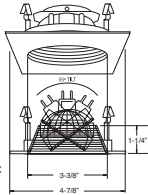

B1478SN-SN
Stepped Baffle (35° Tilt)

BAFFLE:
W, P, SN, CP, BZ

TRIM:
WH, BK, SN, CP, CH,
PB, BZ

PATENT #: D510,151

HOUSING COMPATIBILITY GUIDE:

1 2 3 4

B1488CP
Surface Adjustable (90° Tilt, 359° Rot.)

TRIM:
WH, BK, SN, CP, CH,
PB, BZ

PATENT #: D510,151

HOUSING COMPATIBILITY GUIDE:

1 2 3

B1486WH
Fully Adjustable (75° Tilt, 359° Rot.)

TRIM:
WH, BK, SN, CP, CH,
PB, BZ

PATENT #: D510,151

HOUSING COMPATIBILITY GUIDE:

1 2 3

B1489W-WH
Adjustable Pinhole w/ Baffle (35° Tilt)

AVAILABLE COLOR COMBINATIONS:
W-WH, P-WH

PATENT #: D510,151

HOUSING COMPATIBILITY GUIDE:

1 2 3 4

B1479CL-CH
Reflector (35° Tilt)

REFLECTOR:
CL, RG, W, MB, CP,
SN, BZ, SHZ

TRIM:
WH, BK, SN, CP, CH,
PB, BZ

PATENT #: D510,151

HOUSING COMPATIBILITY GUIDE:

1 2 3 4

B1487WH
Adjustable Spot (40° Tilt)

TRIM:
WH, BK

PATENT #: D510,151

HOUSING COMPATIBILITY GUIDE:

1 2 3 4

B1485W-WH
Eyeball (47° Tilt)

AVAILABLE COLOR COMBINATIONS:
CP-CP, SN-SN, W-WH,
P-WH, P-BK, BZ-BZ

PATENT #: D510,151

HOUSING COMPATIBILITY GUIDE:

1 2 3 4

B1491P-WH
Pinhole with Baffle

AVAILABLE COLOR COMBINATIONS:
CP-CP, SN-SN, W-WH,
P-WH, P-BK, BZ-BZ

PATENT #: D510,151

HOUSING COMPATIBILITY GUIDE:

1 2 3 4

B1480WH
Fully Adjustable (35° Tilt, 359° Rot.)

TRIM:
WH, BK, SN, CP, CH,
PB, BZ

PATENT #: D510,151

HOUSING COMPATIBILITY GUIDE:

1 2 3 4

B1495CL-SN
Semi-Frosted Shower Trim

REFLECTOR:
CL, RG, W, MB, CP, SN,
BZ, SHZ

TRIM:
WH, BK, SN, CP, CH,
PB, BZ

PATENT #: D510,151

HOUSING COMPATIBILITY GUIDE:

1 2 4

B1490WH-PEACH
Metropolitan Ice Lite

GLASS:
BLUE, GREEN, AMBER,
PEACH, FROSTED, CLEAR

TRIM:
WH, BK, SN, CP, CH,
PB, BZ

PATENT #: D510,151

HOUSING COMPATIBILITY GUIDE:

1 2 3 4

B1492WH-BLUE
Metropolitan Ice Lite

GLASS:
BLUE, GREEN, AMBER,
PEACH, FROSTED, CLEAR

TRIM:
WH, BK, SN, CP, CH,
PB, BZ

PATENT #: D510,151

HOUSING COMPATIBILITY GUIDE:

1 2 3 4