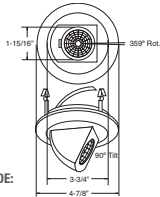

HOUSING COMPATIBILITY GUIDE:
1 2 3

- Can take up to 2 optical accessories
- All die-cast construction is for functional and aesthetic use
- Used to accentuate an artwork or a particular object
- Relamps from the front