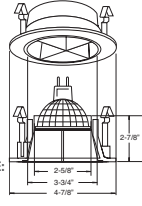

REFLECTOR:
CL

TRIM:
WH, BK, SN, CP, CH, PB, BZ

HOUSING COMPATIBILITY GUIDE:
1 2 3 4