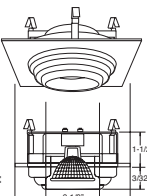

B1478SN-SN
Stepped Baffle (35° Tilt)

BAFFLE:
W, P, SN, CP, BZ

TRIM:
WH, BK, SN, CP, CH,
PB, BZ

PATENT #: D510,151

HOUSING COMPATIBILITY GUIDE:

1 2 3 4

B1488CP
Surface Adjustable (90° Tilt, 359° Rot.)

TRIM:
WH, BK, SN, CP, CH,
PB, BZ

PATENT #: D510,151

HOUSING COMPATIBILITY GUIDE:

1 2 3

B1486WH
Fully Adjustable (75° Tilt, 359° Rot.)

TRIM:
WH, BK, SN, CP, CH,
PB, BZ

PATENT #: D510,151

HOUSING COMPATIBILITY GUIDE:

1 2 3

B1489W-WH
Adjustable Pinhole w/ Baffle (35° Tilt)

AVAILABLE COLOR COMBINATIONS:
W-WH, P-WH

PATENT #: D510,151

HOUSING COMPATIBILITY GUIDE:

1 2 3 4

B1479CL-CH
Reflector (35° Tilt)

REFLECTOR:
CL, RG, W, MB, CP,
SN, BZ, SHZ

TRIM:
WH, BK, SN, CP, CH,
PB, BZ

PATENT #: D510,151

HOUSING COMPATIBILITY GUIDE:

1 2 3 4

B1487WH
Adjustable Spot (40° Tilt)

TRIM:
WH, BK

PATENT #: D510,151

HOUSING COMPATIBILITY GUIDE:

1 2 3 4

B1485W-WH
Eyeball (47° Tilt)

AVAILABLE COLOR COMBINATIONS:
CP-CP, SN-SN, W-WH,
P-WH, P-BK, BZ-BZ

PATENT #: D510,151

HOUSING COMPATIBILITY GUIDE:

1 2 3 4

B1491P-WH
Pinhole with Baffle

AVAILABLE COLOR COMBINATIONS:
CP-CP, SN-SN, W-WH,
P-WH, P-BK, BZ-BZ

PATENT #: D510,151

HOUSING COMPATIBILITY GUIDE:

1 2 3 4

B1480WH
Fully Adjustable (35° Tilt, 359° Rot.)

TRIM:
WH, BK, SN, CP, CH,
PB, BZ

PATENT #: D510,151

HOUSING COMPATIBILITY GUIDE:

1 2 3 4

B1495CL-SN
Semi-Frosted Shower Trim

REFLECTOR:
CL, RG, W, MB, CP, SN,
BZ, SHZ

TRIM:
WH, BK, SN, CP, CH,
PB, BZ

PATENT #: D510,151

HOUSING COMPATIBILITY GUIDE:

1 2 4

B1490WH-PEACH
Metropolitan Ice Lite

GLASS:
BLUE, GREEN, AMBER,
PEACH, FROSTED, CLEAR

TRIM:
WH, BK, SN, CP, CH,
PB, BZ

PATENT #: D510,151

HOUSING COMPATIBILITY GUIDE:

1 2 3 4

B1492WH-BLUE
Metropolitan Ice Lite

GLASS:
BLUE, GREEN, AMBER,
PEACH, FROSTED, CLEAR

TRIM:
WH, BK, SN, CP, CH,
PB, BZ

PATENT #: D510,151

HOUSING COMPATIBILITY GUIDE:

1 2 3 4