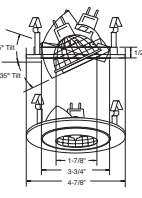

HOUSING COMPATIBILITY GUIDE:
1 2 3 4