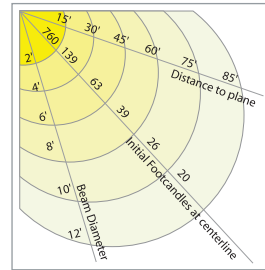

## B1406CP

Surface Adjustable (90° Tilt, 359° Rot.)

**TRIM:**  
WH, BK, SN, CP, CH,  
PB, BZ

**HOUSING COMPATIBILITY GUIDE:**  
1 2 3

- Can take up to 2 optical accessories
- All die-cast construction is for functional and aesthetic use
- Used to accentuate an artwork or a particular object
- Relamps from the front