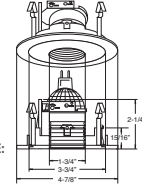

AVAILABLE COLOR COMBINATIONS:
CP-CP, SN-SN, W-WH, P-WH, P-BK, BZ-BZ, SN-WH

HOUSING COMPATIBILITY GUIDE:
1 2 3 4