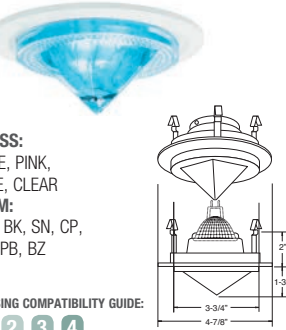

B1409WH-BLUE
Pyramid Glass Lite

GLASS:
BLUE, PINK,
LIME, CLEAR
TRIM:
WH, BK, SN, CP,
CH, PB, BZ

HOUSING COMPATIBILITY GUIDE:
1 2 3 4