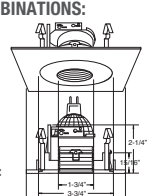

B1478SN-SN
Stepped Baffle (35° Tilt)

BAFFLE:
W, P, SN, CP, BZ

TRIM:
WH, BK, SN, CP, CH,
PB, BZ

PATENT #: D510,151

HOUSING COMPATIBILITY GUIDE:

1 2 3 4

B1488CP
Surface Adjustable (90° Tilt, 359° Rot.)

TRIM:
WH, BK, SN, CP, CH,
PB, BZ

PATENT #: D510,151

HOUSING COMPATIBILITY GUIDE:

1 2 3

B1486WH
Fully Adjustable (75° Tilt, 359° Rot.)

TRIM:
WH, BK, SN, CP, CH,
PB, BZ

PATENT #: D510,151

HOUSING COMPATIBILITY GUIDE:

1 2 3

B1489W-WH
Adjustable Pinhole w/ Baffle (35° Tilt)

AVAILABLE COLOR COMBINATIONS:
W-WH, P-WH

PATENT #: D510,151

HOUSING COMPATIBILITY GUIDE:

1 2 3 4

B1479CL-CH
Reflector (35° Tilt)

REFLECTOR:
CL, RG, W, MB, CP,
SN, BZ, SHZ

TRIM:
WH, BK, SN, CP, CH,
PB, BZ

PATENT #: D510,151

HOUSING COMPATIBILITY GUIDE:

1 2 3 4

B1487WH
Adjustable Spot (40° Tilt)

TRIM:
WH, BK

PATENT #: D510,151

HOUSING COMPATIBILITY GUIDE:

1 2 3 4

B1485W-WH
Eyeball (47° Tilt)

AVAILABLE COLOR COMBINATIONS:
CP-CP, SN-SN, W-WH,
P-WH, P-BK, BZ-BZ

PATENT #: D510,151

HOUSING COMPATIBILITY GUIDE:

1 2 3 4

B1491P-WH
Pinhole with Baffle

AVAILABLE COLOR COMBINATIONS:
CP-CP, SN-SN, W-WH,
P-WH, P-BK, BZ-BZ

PATENT #: D510,151

HOUSING COMPATIBILITY GUIDE:

1 2 3 4

B1480WH
Fully Adjustable (35° Tilt, 359° Rot.)

TRIM:
WH, BK, SN, CP, CH,
PB, BZ

PATENT #: D510,151

HOUSING COMPATIBILITY GUIDE:

1 2 3 4

B1495CL-SN
Semi-Frosted Shower Trim

REFLECTOR:
CL, RG, W, MB, CP, SN,
BZ, SHZ

TRIM:
WH, BK, SN, CP, CH,
PB, BZ

PATENT #: D510,151

HOUSING COMPATIBILITY GUIDE:

1 2 4

B1490WH-PEACH
Metropolitan Ice Lite

GLASS:
BLUE, GREEN, AMBER,
PEACH, FROSTED, CLEAR

TRIM:
WH, BK, SN, CP, CH,
PB, BZ

PATENT #: D510,151

HOUSING COMPATIBILITY GUIDE:

1 2 3 4

B1492WH-BLUE
Metropolitan Ice Lite

GLASS:
BLUE, GREEN, AMBER,
PEACH, FROSTED, CLEAR

TRIM:
WH, BK, SN, CP, CH,
PB, BZ

PATENT #: D510,151

HOUSING COMPATIBILITY GUIDE:

1 2 3 4