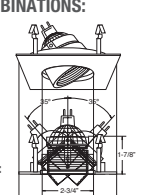

B1478SN-SN
Stepped Baffle (35° Tilt)

BAFFLE:
W, P, SN, CP, BZ

TRIM:
WH, BK, SN, CP, CH,
PB, BZ

PATENT #: D510,151

HOUSING COMPATIBILITY GUIDE:

1 2 3 4

B1488CP
Surface Adjustable (90° Tilt, 359° Rot.)

TRIM:
WH, BK, SN, CP, CH,
PB, BZ

PATENT #: D510,151

HOUSING COMPATIBILITY GUIDE:

1 2 3

B1486WH
Fully Adjustable (75° Tilt, 359° Rot.)

TRIM:
WH, BK, SN, CP, CH,
PB, BZ

PATENT #: D510,151

HOUSING COMPATIBILITY GUIDE:

1 2 3

B1489W-WH
Adjustable Pinhole w/ Baffle (35° Tilt)

AVAILABLE COLOR COMBINATIONS:
W-WH, P-WH

PATENT #: D510,151

HOUSING COMPATIBILITY GUIDE:

1 2 3 4

B1479CL-CH
Reflector (35° Tilt)

REFLECTOR:
CL, RG, W, MB, CP,
SN, BZ, SHZ

TRIM:
WH, BK, SN, CP, CH,
PB, BZ

PATENT #: D510,151

HOUSING COMPATIBILITY GUIDE:

1 2 3 4

B1487WH
Adjustable Spot (40° Tilt)

TRIM:
WH, BK

PATENT #: D510,151

HOUSING COMPATIBILITY GUIDE:

1 2 3 4

B1485W-WH
Eyeball (47° Tilt)

AVAILABLE COLOR COMBINATIONS:
CP-CP, SN-SN, W-WH,
P-WH, P-BK, BZ-BZ

PATENT #: D510,151

HOUSING COMPATIBILITY GUIDE:

1 2 3 4

B1491P-WH
Pinhole with Baffle

AVAILABLE COLOR COMBINATIONS:
CP-CP, SN-SN, W-WH,
P-WH, P-BK, BZ-BZ

PATENT #: D510,151

HOUSING COMPATIBILITY GUIDE:

1 2 3 4

B1480WH
Fully Adjustable (35° Tilt, 359° Rot.)

TRIM:
WH, BK, SN, CP, CH,
PB, BZ

PATENT #: D510,151

HOUSING COMPATIBILITY GUIDE:

1 2 3 4

B1495CL-SN
Semi-Frosted Shower Trim

REFLECTOR:
CL, RG, W, MB, CP, SN,
BZ, SHZ

TRIM:
WH, BK, SN, CP, CH,
PB, BZ

PATENT #: D510,151

HOUSING COMPATIBILITY GUIDE:

1 2 4

B1490WH-PEACH
Metropolitan Ice Lite

GLASS:
BLUE, GREEN, AMBER,
PEACH, FROSTED, CLEAR

TRIM:
WH, BK, SN, CP, CH,
PB, BZ

PATENT #: D510,151

HOUSING COMPATIBILITY GUIDE:

1 2 3 4

B1492WH-BLUE
Metropolitan Ice Lite

GLASS:
BLUE, GREEN, AMBER,
PEACH, FROSTED, CLEAR

TRIM:
WH, BK, SN, CP, CH,
PB, BZ

PATENT #: D510,151

HOUSING COMPATIBILITY GUIDE:

1 2 3 4