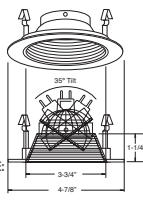

BAFFLE:
W, P, SN, CP, BZ

TRIM:
WH, BK, SN, CP, CH, PB, BZ

HOUSING COMPATIBILITY GUIDE:
1 2 3 4