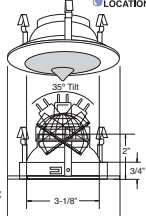

HOUSING COMPATIBILITY GUIDE:
1 2 4

B1439WH
Smooth Frost Dome Shower Lite