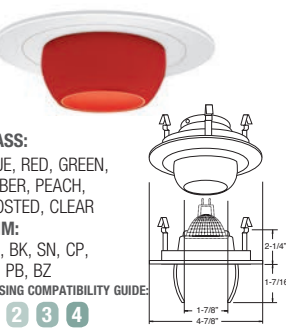

HOUSING COMPATIBILITY GUIDE:  
1 2 3 4

**B1421WH-FROSTED**  
Mini-Step Lens Lite

**GLASS:**  
FROSTED  
**TRIM:**  
WH, BK, SN, CP,  
CH, PB, BZ

HOUSING COMPATIBILITY GUIDE:  
1 2 3 4

**B1424WH-RED**  
Metropolitan Honey Lite