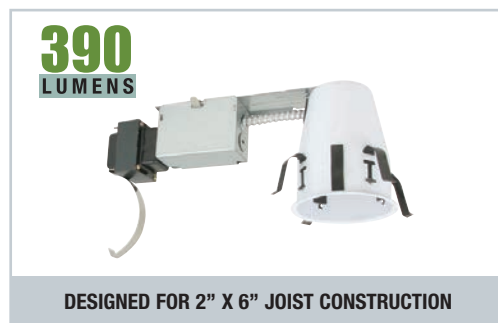

#### DESCRIPTION

Developed especially for LED MR16 lamp applications. Crafted for sustainability and environmentally sensitive applications. Five times the life expectancy of halogen MR16 with 80% energy savings. Small aperture LED MR16 dedicated, thermally protected, For Remodel Construction with three remodel clips are easily retractable for fixture removal if necessary. Non insulated ceilings or where insulation can be kept 3" from the housing.