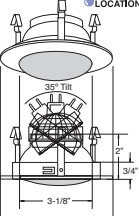

ALL TRIMS ABOVE MIGHT BE SUBJECT TO PATENT

GUIDE	HOUSING COMPATIBILITY	MAX. LAMP WATTAGE
1	BL4IC, BL4, BL4R	50W 12V MR16
2	BL4IC -S, BL40ICE-S, BL4E-S, BL4RE-S	35W 12V MR16
3	BL4-75, BL4R-75	75W 12V MR16
4	G4IC, G4, G4R	50W 120V GU10