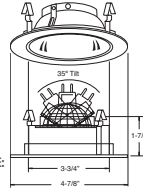

REFLECTOR:
CL, RG, W, MB, CP, SN, BZ, SHZ

TRIM:
WH, BK, SN, CP, CH, PB, BZ

HOUSING COMPATIBILITY GUIDE:
1 2 3 4