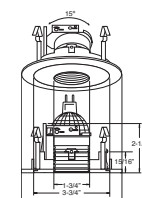

HOUSING COMPATIBILITY GUIDE:
1 2 3 4

GUIDE	HOUSING COMPATIBILITY	MAX. LAMP WATTAGE
1	BL4IC, BL4, BL4R	50W 12V MR16
2	BL4IC-S, BL40ICE-S, BL4E-S, BL4RE-S	35W 12V MR16
3	BL4-75, BL4R-75	75W 12V MR16
4	G4IC, G4, G4R	50W 120V GU10

ALL TRIMS ABOVE MIGHT BE SUBJECT TO PATENT