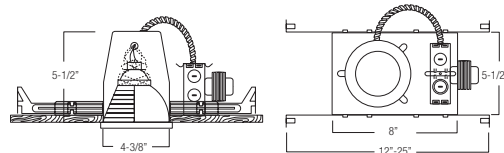

INPUT VOLT.	INPUT FREQ.	WATT	CRI	COLOR TEMP.	LUMENS
120	50/60Hz	7W	80.0	2700°K/3000°K	390

BL4R-HRS1260M

4" MINIATURE DEDICATED MR16 LED NON-IC REMODEL HOUSING

SPECIFICATION

HOUSING - High temperature painted 22 gauge deep drawn single piece housing.

DRIVER - Class II dimming electronic driver.

JUNCTION BOX - through-branch circuit wiring and has eight 1/2" KOs and four Romex knockouts with strain relief.

INSTALLATION - Three preinstalled spring clips which secure the housing firmly into ceiling to accommodate different ceiling thickness from 1/2" to 1-3/8".

OPTION:

1. AIR-SHUT - Gasket to prevent air flow from heated or air conditioned spaces.

- Meets all national air flow requirements.

25,000 hrs
RATED LIFE

TYPE	GE MR16 LED LAMP INCLUDED	VOLTAGE	OPTION
BL4R-HRS1260M	☐ LED7DMR16/830/15	☐ 120	☐ AT Air-Shut
	☐ LED7DMR16/830/25		
	☐ LED7DMR16/830/35		
	☐ LED7DMR16/NFL/TP		
	☐ LED7DMR16/827/15		
☐ LED7DMR16/827/25			
☐ LED7DMR16/827/35