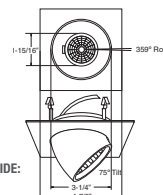

B1478SN-SN
Stepped Baffle (35° Tilt)

BAFFLE:
W, P, SN, CP, BZ

TRIM:
WH, BK, SN, CP, CH,
PB, BZ

PATENT #: D510,151

HOUSING COMPATIBILITY GUIDE:

1 2 3 4

B1488CP
Surface Adjustable (90° Tilt, 359° Rot.)

TRIM:
WH, BK, SN, CP, CH,
PB, BZ

PATENT #: D510,151

HOUSING COMPATIBILITY GUIDE:

1 2 3

B1486WH
Fully Adjustable (75° Tilt, 359° Rot.)

TRIM:
WH, BK, SN, CP, CH,
PB, BZ

PATENT #: D510,151

HOUSING COMPATIBILITY GUIDE:

1 2 3

B1489W-WH
Adjustable Pinhole w/ Baffle (35° Tilt)

AVAILABLE COLOR COMBINATIONS:
W-WH, P-WH

PATENT #: D510,151

HOUSING COMPATIBILITY GUIDE:

1 2 3 4

B1479CL-CH
Reflector (35° Tilt)

REFLECTOR:
CL, RG, W, MB, CP,
SN, BZ, SHZ

TRIM:
WH, BK, SN, CP, CH,
PB, BZ

PATENT #: D510,151

HOUSING COMPATIBILITY GUIDE:

1 2 3 4

B1487WH
Adjustable Spot (40° Tilt)

TRIM:
WH, BK

PATENT #: D510,151

HOUSING COMPATIBILITY GUIDE:

1 2 3 4

B1485W-WH
Eyeball (47° Tilt)

AVAILABLE COLOR COMBINATIONS:
CP-CP, SN-SN, W-WH,
P-WH, P-BK, BZ-BZ

PATENT #: D510,151

HOUSING COMPATIBILITY GUIDE:

1 2 3 4

B1491P-WH
Pinhole with Baffle

AVAILABLE COLOR COMBINATIONS:
CP-CP, SN-SN, W-WH,
P-WH, P-BK, BZ-BZ

PATENT #: D510,151

HOUSING COMPATIBILITY GUIDE:

1 2 3 4

B1480WH
Fully Adjustable (35° Tilt, 359° Rot.)

TRIM:
WH, BK, SN, CP, CH,
PB, BZ

PATENT #: D510,151

HOUSING COMPATIBILITY GUIDE:

1 2 3 4

B1495CL-SN
Semi-Frosted Shower Trim

REFLECTOR:
CL, RG, W, MB, CP, SN,
BZ, SHZ

TRIM:
WH, BK, SN, CP, CH,
PB, BZ

PATENT #: D510,151

HOUSING COMPATIBILITY GUIDE:

1 2 4

B1490WH-PEACH
Metropolitan Ice Lite

GLASS:
BLUE, GREEN, AMBER,
PEACH, FROSTED, CLEAR

TRIM:
WH, BK, SN, CP, CH,
PB, BZ

PATENT #: D510,151

HOUSING COMPATIBILITY GUIDE:

1 2 3 4

B1492WH-BLUE
Metropolitan Ice Lite

GLASS:
BLUE, GREEN, AMBER,
PEACH, FROSTED, CLEAR

TRIM:
WH, BK, SN, CP, CH,
PB, BZ

PATENT #: D510,151

HOUSING COMPATIBILITY GUIDE:

1 2 3 4