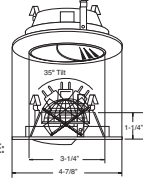

REFLECTOR:
CL, RG, W, MB, CP, SN, BZ, SHZ

WALL WASH COVER:
WH

HOUSING COMPATIBILITY GUIDE:
1 2 3 4