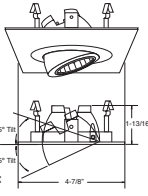

B1478SN-SN
Stepped Baffle (35° Tilt)

BAFFLE:
W, P, SN, CP, BZ

TRIM:
WH, BK, SN, CP, CH,
PB, BZ

PATENT #: D510,151

HOUSING COMPATIBILITY GUIDE:

1 2 3 4

B1488CP
Surface Adjustable (90° Tilt, 359° Rot.)

TRIM:
WH, BK, SN, CP, CH,
PB, BZ

PATENT #: D510,151

HOUSING COMPATIBILITY GUIDE:

1 2 3

B1486WH
Fully Adjustable (75° Tilt, 359° Rot.)

TRIM:
WH, BK, SN, CP, CH,
PB, BZ

PATENT #: D510,151

HOUSING COMPATIBILITY GUIDE:

1 2 3

B1489W-WH
Adjustable Pinhole w/ Baffle (35° Tilt)

AVAILABLE COLOR COMBINATIONS:
W-WH, P-WH

PATENT #: D510,151

HOUSING COMPATIBILITY GUIDE:

1 2 3 4

B1479CL-CH
Reflector (35° Tilt)

REFLECTOR:
CL, RG, W, MB, CP,
SN, BZ, SHZ

TRIM:
WH, BK, SN, CP, CH,
PB, BZ

PATENT #: D510,151

HOUSING COMPATIBILITY GUIDE:

1 2 3 4

B1487WH
Adjustable Spot (40° Tilt)

TRIM:
WH, BK

PATENT #: D510,151

HOUSING COMPATIBILITY GUIDE:

1 2 3 4

B1485W-WH
Eyeball (47° Tilt)

AVAILABLE COLOR COMBINATIONS:
CP-CP, SN-SN, W-WH,
P-WH, P-BK, BZ-BZ

PATENT #: D510,151

HOUSING COMPATIBILITY GUIDE:

1 2 3 4

B1491P-WH
Pinhole with Baffle

AVAILABLE COLOR COMBINATIONS:
CP-CP, SN-SN, W-WH,
P-WH, P-BK, BZ-BZ

PATENT #: D510,151

HOUSING COMPATIBILITY GUIDE:

1 2 3 4

B1480WH
Fully Adjustable (35° Tilt, 359° Rot.)

TRIM:
WH, BK, SN, CP, CH,
PB, BZ

PATENT #: D510,151

HOUSING COMPATIBILITY GUIDE:

1 2 3 4

B1495CL-SN
Semi-Frosted Shower Trim

REFLECTOR:
CL, RG, W, MB, CP, SN,
BZ, SHZ

TRIM:
WH, BK, SN, CP, CH,
PB, BZ

PATENT #: D510,151

HOUSING COMPATIBILITY GUIDE:

1 2 4

B1490WH-PEACH
Metropolitan Ice Lite

GLASS:
BLUE, GREEN, AMBER,
PEACH, FROSTED, CLEAR

TRIM:
WH, BK, SN, CP, CH,
PB, BZ

PATENT #: D510,151

HOUSING COMPATIBILITY GUIDE:

1 2 3 4

B1492WH-BLUE
Metropolitan Ice Lite

GLASS:
BLUE, GREEN, AMBER,
PEACH, FROSTED, CLEAR

TRIM:
WH, BK, SN, CP, CH,
PB, BZ

PATENT #: D510,151

HOUSING COMPATIBILITY GUIDE:

1 2 3 4