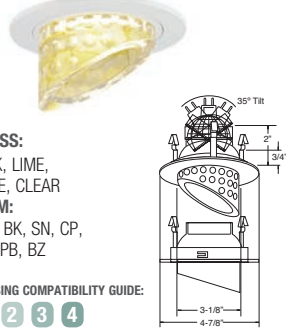

B1441WH-LIME
Designer Wall Wash Lite

GLASS:
PINK, LIME,
BLUE, CLEAR
TRIM:
WH, BK, SN, CP,
CH, PB, BZ

HOUSING COMPATIBILITY GUIDE:
1 2 3 4