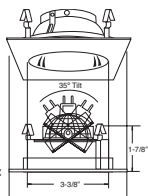

B1478SN-SN
Stepped Baffle (35° Tilt)

BAFFLE:
W, P, SN, CP, BZ

TRIM:
WH, BK, SN, CP, CH,
PB, BZ

PATENT #: D510,151

HOUSING COMPATIBILITY GUIDE:

1 2 3 4

B1488CP
Surface Adjustable (90° Tilt, 359° Rot.)

TRIM:
WH, BK, SN, CP, CH,
PB, BZ

PATENT #: D510,151

HOUSING COMPATIBILITY GUIDE:

1 2 3

B1486WH
Fully Adjustable (75° Tilt, 359° Rot.)

TRIM:
WH, BK, SN, CP, CH,
PB, BZ

PATENT #: D510,151

HOUSING COMPATIBILITY GUIDE:

1 2 3

B1489W-WH
Adjustable Pinhole w/ Baffle (35° Tilt)

AVAILABLE COLOR COMBINATIONS:
W-WH, P-WH

PATENT #: D510,151

HOUSING COMPATIBILITY GUIDE:

1 2 3 4

B1479CL-CH
Reflector (35° Tilt)

REFLECTOR:
CL, RG, W, MB, CP,
SN, BZ, SHZ

TRIM:
WH, BK, SN, CP, CH,
PB, BZ

PATENT #: D510,151

HOUSING COMPATIBILITY GUIDE:

1 2 3 4

B1487WH
Adjustable Spot (40° Tilt)

TRIM:
WH, BK

PATENT #: D510,151

HOUSING COMPATIBILITY GUIDE:

1 2 3 4

B1485W-WH
Eyeball (47° Tilt)

AVAILABLE COLOR COMBINATIONS:
CP-CP, SN-SN, W-WH,
P-WH, P-BK, BZ-BZ

PATENT #: D510,151

HOUSING COMPATIBILITY GUIDE:

1 2 3 4

B1491P-WH
Pinhole with Baffle

AVAILABLE COLOR COMBINATIONS:
CP-CP, SN-SN, W-WH,
P-WH, P-BK, BZ-BZ

PATENT #: D510,151

HOUSING COMPATIBILITY GUIDE:

1 2 3 4

B1480WH
Fully Adjustable (35° Tilt, 359° Rot.)

TRIM:
WH, BK, SN, CP, CH,
PB, BZ

PATENT #: D510,151

HOUSING COMPATIBILITY GUIDE:

1 2 3 4

B1495CL-SN
Semi-Frosted Shower Trim

REFLECTOR:
CL, RG, W, MB, CP, SN,
BZ, SHZ

TRIM:
WH, BK, SN, CP, CH,
PB, BZ

PATENT #: D510,151

HOUSING COMPATIBILITY GUIDE:

1 2 4

B1490WH-PEACH
Metropolitan Ice Lite

GLASS:
BLUE, GREEN, AMBER,
PEACH, FROSTED, CLEAR

TRIM:
WH, BK, SN, CP, CH,
PB, BZ

PATENT #: D510,151

HOUSING COMPATIBILITY GUIDE:

1 2 3 4

B1492WH-BLUE
Metropolitan Ice Lite

GLASS:
BLUE, GREEN, AMBER,
PEACH, FROSTED, CLEAR

TRIM:
WH, BK, SN, CP, CH,
PB, BZ

PATENT #: D510,151

HOUSING COMPATIBILITY GUIDE:

1 2 3 4