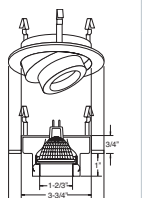

HOUSING COMPATIBILITY GUIDE:
1 2 3 4