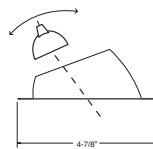

ALL TRIMS ABOVE MIGHT BE SUBJECT TO PATENT

GUIDE	HOUSING COMPATIBILITY	MAX. LAMP WATTAGE
1	BL4IC, BL4, BL4R	50W 12V MR16
2	BL4IC-S, BL4OICE-S, BL4E-S, BL4RE-S	35W 12V MR16
3	BL4-75, BL4R-75	75W 12V MR16
4	G4IC, G4, G4R	50W 120V GU10

BAFFLE FINISH:

W White
P Black
SN Satin Nickel
CP Copper
BZ Bronze

REFLECTOR FINISH:

CL Chrome
RG Gold
W White
MB Black

BZ Bronze
CP Copper
SN Satin Nickel
SHZ Satin Haze

RING/TRIM FINISH:

WH White
BK Black
SN Satin Nickel
CP Copper
CH Chrome
PB Polish Brass
BZ Bronze

General Lighting

Accent Lighting

Task Lighting

Wall Wash Lighting

Sloped Ceiling Lighting