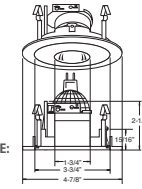

AVAILABLE COLOR COMBINATIONS:
CP-CP, SN-SN, RG-WH, MB-WH, W-WH, CL-WH, CL-SN

HOUSING COMPATIBILITY GUIDE:
1 2 3 4