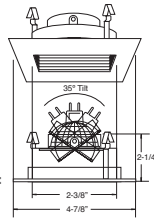

HOUSING COMPATIBILITY GUIDE:
1 2 3 4

B1413P-SN
Pull Down Adjustable