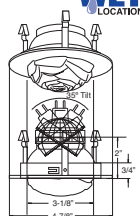

HOUSING COMPATIBILITY GUIDE:
1 2 4

B1462CL-WH
Semi-Frosted Shower Trim