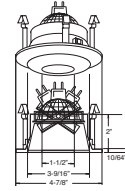

AVAILABLE COLOR COMBINATIONS:
CL-BJK, CL-WH, RG-WH, W-WH

HOUSING COMPATIBILITY GUIDE:
1 2 3 4

B1427CL-WH
The Illuminator