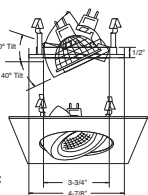

B1478SN-SN
Stepped Baffle (35° Tilt)

BAFFLE:
W, P, SN, CP, BZ

TRIM:
WH, BK, SN, CP, CH,
PB, BZ

PATENT #: D510,151

HOUSING COMPATIBILITY GUIDE:

1 2 3 4

B1488CP
Surface Adjustable (90° Tilt, 359° Rot.)

TRIM:
WH, BK, SN, CP, CH,
PB, BZ

PATENT #: D510,151

HOUSING COMPATIBILITY GUIDE:

1 2 3

B1486WH
Fully Adjustable (75° Tilt, 359° Rot.)

TRIM:
WH, BK, SN, CP, CH,
PB, BZ

PATENT #: D510,151

HOUSING COMPATIBILITY GUIDE:

1 2 3

B1489W-WH
Adjustable Pinhole w/ Baffle (35° Tilt)

AVAILABLE COLOR COMBINATIONS:
W-WH, P-WH

PATENT #: D510,151

HOUSING COMPATIBILITY GUIDE:

1 2 3 4

B1479CL-CH
Reflector (35° Tilt)

REFLECTOR:
CL, RG, W, MB, CP,
SN, BZ, SHZ

TRIM:
WH, BK, SN, CP, CH,
PB, BZ

PATENT #: D510,151

HOUSING COMPATIBILITY GUIDE:

1 2 3 4

B1487WH
Adjustable Spot (40° Tilt)

TRIM:
WH, BK

PATENT #: D510,151

HOUSING COMPATIBILITY GUIDE:

1 2 3 4

B1485W-WH
Eyeball (47° Tilt)

AVAILABLE COLOR COMBINATIONS:
CP-CP, SN-SN, W-WH,
P-WH, P-BK, BZ-BZ

PATENT #: D510,151

HOUSING COMPATIBILITY GUIDE:

1 2 3 4

B1491P-WH
Pinhole with Baffle

AVAILABLE COLOR COMBINATIONS:
CP-CP, SN-SN, W-WH,
P-WH, P-BK, BZ-BZ

PATENT #: D510,151

HOUSING COMPATIBILITY GUIDE:

1 2 3 4

B1480WH
Fully Adjustable (35° Tilt, 359° Rot.)

TRIM:
WH, BK, SN, CP, CH,
PB, BZ

PATENT #: D510,151

HOUSING COMPATIBILITY GUIDE:

1 2 3 4

B1495CL-SN
Semi-Frosted Shower Trim

REFLECTOR:
CL, RG, W, MB, CP, SN,
BZ, SHZ

TRIM:
WH, BK, SN, CP, CH,
PB, BZ

PATENT #: D510,151

HOUSING COMPATIBILITY GUIDE:

1 2 4

B1490WH-PEACH
Metropolitan Ice Lite

GLASS:
BLUE, GREEN, AMBER,
PEACH, FROSTED, CLEAR

TRIM:
WH, BK, SN, CP, CH,
PB, BZ

PATENT #: D510,151

HOUSING COMPATIBILITY GUIDE:

1 2 3 4

B1492WH-BLUE
Metropolitan Ice Lite

GLASS:
BLUE, GREEN, AMBER,
PEACH, FROSTED, CLEAR

TRIM:
WH, BK, SN, CP, CH,
PB, BZ

PATENT #: D510,151

HOUSING COMPATIBILITY GUIDE:

1 2 3 4