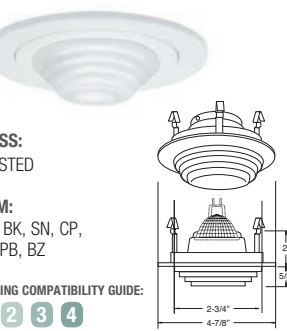

B1421WH-FROSTED
Mini-Step Lens Lite

GLASS:
FROSTED
TRIM:
WH, BK, SN, CP,
CH, PB, BZ

HOUSING COMPATIBILITY GUIDE:
1 2 3 4