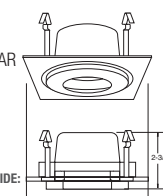

B1478SN-SN
Stepped Baffle (35° Tilt)

BAFFLE:
W, P, SN, CP, BZ

TRIM:
WH, BK, SN, CP, CH,
PB, BZ

PATENT #: D510,151

HOUSING COMPATIBILITY GUIDE:

1 2 3 4

B1488CP
Surface Adjustable (90° Tilt, 359° Rot.)

TRIM:
WH, BK, SN, CP, CH,
PB, BZ

PATENT #: D510,151

HOUSING COMPATIBILITY GUIDE:

1 2 3

B1486WH
Fully Adjustable (75° Tilt, 359° Rot.)

TRIM:
WH, BK, SN, CP, CH,
PB, BZ

PATENT #: D510,151

HOUSING COMPATIBILITY GUIDE:

1 2 3

B1489W-WH
Adjustable Pinhole w/ Baffle (35° Tilt)

AVAILABLE COLOR COMBINATIONS:
W-WH, P-WH

PATENT #: D510,151

HOUSING COMPATIBILITY GUIDE:

1 2 3 4

B1479CL-CH
Reflector (35° Tilt)

REFLECTOR:
CL, RG, W, MB, CP,
SN, BZ, SHZ

TRIM:
WH, BK, SN, CP, CH,
PB, BZ

PATENT #: D510,151

HOUSING COMPATIBILITY GUIDE:

1 2 3 4

B1487WH
Adjustable Spot (40° Tilt)

TRIM:
WH, BK

PATENT #: D510,151

HOUSING COMPATIBILITY GUIDE:

1 2 3 4

B1485W-WH
Eyeball (47° Tilt)

AVAILABLE COLOR COMBINATIONS:
CP-CP, SN-SN, W-WH,
P-WH, P-BK, BZ-BZ

PATENT #: D510,151

HOUSING COMPATIBILITY GUIDE:

1 2 3 4

B1491P-WH
Pinhole with Baffle

AVAILABLE COLOR COMBINATIONS:
CP-CP, SN-SN, W-WH,
P-WH, P-BK, BZ-BZ

PATENT #: D510,151

HOUSING COMPATIBILITY GUIDE:

1 2 3 4

B1480WH
Fully Adjustable (35° Tilt, 359° Rot.)

TRIM:
WH, BK, SN, CP, CH,
PB, BZ

PATENT #: D510,151

HOUSING COMPATIBILITY GUIDE:

1 2 3 4

B1495CL-SN
Semi-Frosted Shower Trim

REFLECTOR:
CL, RG, W, MB, CP, SN,
BZ, SHZ

TRIM:
WH, BK, SN, CP, CH,
PB, BZ

PATENT #: D510,151

HOUSING COMPATIBILITY GUIDE:

1 2 4

B1490WH-PEACH
Metropolitan Ice Lite

GLASS:
BLUE, GREEN, AMBER,
PEACH, FROSTED, CLEAR

TRIM:
WH, BK, SN, CP, CH,
PB, BZ

PATENT #: D510,151

HOUSING COMPATIBILITY GUIDE:

1 2 3 4

B1492WH-BLUE
Metropolitan Ice Lite

GLASS:
BLUE, GREEN, AMBER,
PEACH, FROSTED, CLEAR

TRIM:
WH, BK, SN, CP, CH,
PB, BZ

PATENT #: D510,151

HOUSING COMPATIBILITY GUIDE:

1 2 3 4