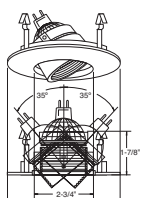

HOUSING COMPATIBILITY GUIDE:
1 2 3 4