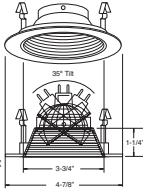

BAFFLE:
W, P, SN, CP, BZ

TRIM:
WH, BK, SN, CP, CH, PB, BZ

HOUSING COMPATIBILITY GUIDE:
1 2 3 4