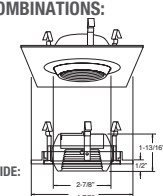

B1478SN-SN
Stepped Baffle (35° Tilt)

BAFFLE:
W, P, SN, CP, BZ

TRIM:
WH, BK, SN, CP, CH,
PB, BZ

PATENT #: D510,151

HOUSING COMPATIBILITY GUIDE:

1 2 3 4

B1488CP
Surface Adjustable (90° Tilt, 359° Rot.)

TRIM:
WH, BK, SN, CP, CH,
PB, BZ

PATENT #: D510,151

HOUSING COMPATIBILITY GUIDE:

1 2 3

B1486WH
Fully Adjustable (75° Tilt, 359° Rot.)

TRIM:
WH, BK, SN, CP, CH,
PB, BZ

PATENT #: D510,151

HOUSING COMPATIBILITY GUIDE:

1 2 3

B1489W-WH
Adjustable Pinhole w/ Baffle (35° Tilt)

AVAILABLE COLOR COMBINATIONS:
W-WH, P-WH

PATENT #: D510,151

HOUSING COMPATIBILITY GUIDE:

1 2 3 4

B1479CL-CH
Reflector (35° Tilt)

REFLECTOR:
CL, RG, W, MB, CP,
SN, BZ, SHZ

TRIM:
WH, BK, SN, CP, CH,
PB, BZ

PATENT #: D510,151

HOUSING COMPATIBILITY GUIDE:

1 2 3 4

B1487WH
Adjustable Spot (40° Tilt)

TRIM:
WH, BK

PATENT #: D510,151

HOUSING COMPATIBILITY GUIDE:

1 2 3 4

B1485W-WH
Eyeball (47° Tilt)

AVAILABLE COLOR COMBINATIONS:
CP-CP, SN-SN, W-WH,
P-WH, P-BK, BZ-BZ

PATENT #: D510,151

HOUSING COMPATIBILITY GUIDE:

1 2 3 4

B1491P-WH
Pinhole with Baffle

AVAILABLE COLOR COMBINATIONS:
CP-CP, SN-SN, W-WH,
P-WH, P-BK, BZ-BZ

PATENT #: D510,151

HOUSING COMPATIBILITY GUIDE:

1 2 3 4

B1480WH
Fully Adjustable (35° Tilt, 359° Rot.)

TRIM:
WH, BK, SN, CP, CH,
PB, BZ

PATENT #: D510,151

HOUSING COMPATIBILITY GUIDE:

1 2 3 4

B1495CL-SN
Semi-Frosted Shower Trim

REFLECTOR:
CL, RG, W, MB, CP, SN,
BZ, SHZ

TRIM:
WH, BK, SN, CP, CH,
PB, BZ

PATENT #: D510,151

HOUSING COMPATIBILITY GUIDE:

1 2 4

B1490WH-PEACH
Metropolitan Ice Lite

GLASS:
BLUE, GREEN, AMBER,
PEACH, FROSTED, CLEAR

TRIM:
WH, BK, SN, CP, CH,
PB, BZ

PATENT #: D510,151

HOUSING COMPATIBILITY GUIDE:

1 2 3 4

B1492WH-BLUE
Metropolitan Ice Lite

GLASS:
BLUE, GREEN, AMBER,
PEACH, FROSTED, CLEAR

TRIM:
WH, BK, SN, CP, CH,
PB, BZ

PATENT #: D510,151

HOUSING COMPATIBILITY GUIDE:

1 2 3 4