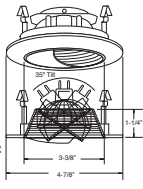

BAFFLE:
W, P, SN, CP, BZ

WALL WASH COVER:
WH

HOUSING COMPATIBILITY GUIDE:
1 2 3 4