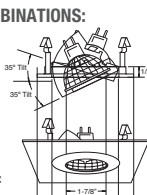

MR16 LENS FILTER

- BP8MR16-BL BLUE
- BP8MR16-GR GREEN
- BP8MR16-PI PINK
- BP8MR16-PU PURPLE
- BP8MR16-DL DAY LIGHT

- BP8MR16-YE YELLOW
- BP8MR16-AM AMBER
- BP8MR16-OR ORANGE
- BP8MR16-RE RED