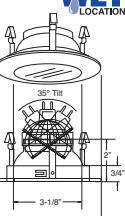

B1496CP
Square Baffle w/ Square Trim

AVAILABLE COLOR COMBINATIONS:
W-WH, P-WH, P-BK, CP-CP, SN-SN, BZ-BZ

HOUSING COMPATIBILITY GUIDE:
1 2 3 4

B1413P-SN
Pull Down Adjustable

BAFFLE:
W, P, SN, CP, BZ

TRIM:
WH, BK, SN, CP, CH, PB, BZ

HOUSING COMPATIBILITY GUIDE:
1 2 3

B1426CL-WH
The Illuminator II

AVAILABLE COLOR COMBINATIONS:
CL-BJK, CL-WH, RG-WH, W-WH

HOUSING COMPATIBILITY GUIDE:
1 2 3 4

B1427CL-WH
The Illuminator

AVAILABLE COLOR COMBINATIONS:
CL-BK, CL-WH

HOUSING COMPATIBILITY GUIDE:
1 2 3 4

Aqua SERIES

Elite Lighting's Aqua Series is specifically designed for showers and wet locations. These fixtures represent products that the market has demanded for a very long time. With its fully silicon glass and gasketed ring, the consumer is assured that no harm will be done to the housing and electrical systems.

B1430WH
Crystal Rose Lite

GLASS:
CRYSTAL

TRIM:
WH, BK, SN, CP, CH, PB, BZ

HOUSING COMPATIBILITY GUIDE:
1 2 4

B1462CL-WH
Semi-Frosted Shower Trim

REFLECTOR:
CL, RG, W, MB, CP, SN, BZ, SHZ

TRIM:
WH, BK, SN, CP, CH, PB, BZ

MAX 10W APPROVED.

HOUSING COMPATIBILITY GUIDE:
1 2 4

B1452CL-WH
Clear Lens Shower Trim

REFLECTOR:
CL, RG, W, MB, CP, SN, BZ, SHZ

TRIM:
WH, BK, SN, CP, CH, PB, BZ

HOUSING COMPATIBILITY GUIDE:
1 2 4

B1437WH
Smooth Frost Shower Lite

REFLECTOR:
CL

TRIM:
WH, BK, SN, CP, CH, PB, BZ

HOUSING COMPATIBILITY GUIDE:
1 2 4

B1438WH
Designer Point Shower Lite

REFLECTOR:
CL

TRIM:
WH, BK, SN, CP, CH, PB, BZ

HOUSING COMPATIBILITY GUIDE:
1 2 4

B1439WH
Smooth Frost Dome Shower Lite

REFLECTOR:
CL

TRIM:
WH, BK, SN, CP, CH, PB, BZ

HOUSING COMPATIBILITY GUIDE:
1 2 4

ALL TRIMS ABOVE MIGHT BE SUBJECT TO PATENT