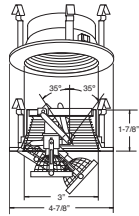

HOUSING COMPATIBILITY GUIDE:
1 2 3

B1426CL-WH
The Illuminator II