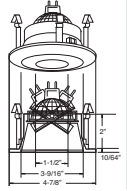

AVAILABLE COLOR COMBINATIONS:
CL-BK, CL-WH

HOUSING COMPATIBILITY GUIDE:
1 2 3 4