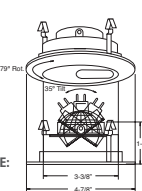

TRIM:
WH, BK, SN, CP, CH, PB

HOUSING COMPATIBILITY GUIDE:
1 2 3 4