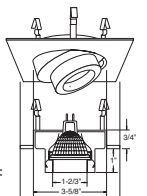

B1478SN-SN
Stepped Baffle (35° Tilt)

BAFFLE:
W, P, SN, CP, BZ

TRIM:
WH, BK, SN, CP, CH,
PB, BZ

PATENT #: D510,151

HOUSING COMPATIBILITY GUIDE:

1 2 3 4

B1488CP
Surface Adjustable (90° Tilt, 359° Rot.)

TRIM:
WH, BK, SN, CP, CH,
PB, BZ

PATENT #: D510,151

HOUSING COMPATIBILITY GUIDE:

1 2 3

B1486WH
Fully Adjustable (75° Tilt, 359° Rot.)

TRIM:
WH, BK, SN, CP, CH,
PB, BZ

PATENT #: D510,151

HOUSING COMPATIBILITY GUIDE:

1 2 3

B1489W-WH
Adjustable Pinhole w/ Baffle (35° Tilt)

AVAILABLE COLOR COMBINATIONS:
W-WH, P-WH

PATENT #: D510,151

HOUSING COMPATIBILITY GUIDE:

1 2 3 4

B1479CL-CH
Reflector (35° Tilt)

REFLECTOR:
CL, RG, W, MB, CP,
SN, BZ, SHZ

TRIM:
WH, BK, SN, CP, CH,
PB, BZ

PATENT #: D510,151

HOUSING COMPATIBILITY GUIDE:

1 2 3 4

B1487WH
Adjustable Spot (40° Tilt)

TRIM:
WH, BK

PATENT #: D510,151

HOUSING COMPATIBILITY GUIDE:

1 2 3 4

B1485W-WH
Eyeball (47° Tilt)

AVAILABLE COLOR COMBINATIONS:
CP-CP, SN-SN, W-WH,
P-WH, P-BK, BZ-BZ

PATENT #: D510,151

HOUSING COMPATIBILITY GUIDE:

1 2 3 4

B1491P-WH
Pinhole with Baffle

AVAILABLE COLOR COMBINATIONS:
CP-CP, SN-SN, W-WH,
P-WH, P-BK, BZ-BZ

PATENT #: D510,151

HOUSING COMPATIBILITY GUIDE:

1 2 3 4

B1480WH
Fully Adjustable (35° Tilt, 359° Rot.)

TRIM:
WH, BK, SN, CP, CH,
PB, BZ

PATENT #: D510,151

HOUSING COMPATIBILITY GUIDE:

1 2 3 4

B1495CL-SN
Semi-Frosted Shower Trim

REFLECTOR:
CL, RG, W, MB, CP, SN,
BZ, SHZ

TRIM:
WH, BK, SN, CP, CH,
PB, BZ

PATENT #: D510,151

HOUSING COMPATIBILITY GUIDE:

1 2 4

B1490WH-PEACH
Metropolitan Ice Lite

GLASS:
BLUE, GREEN, AMBER,
PEACH, FROSTED, CLEAR

TRIM:
WH, BK, SN, CP, CH,
PB, BZ

PATENT #: D510,151

HOUSING COMPATIBILITY GUIDE:

1 2 3 4

B1492WH-BLUE
Metropolitan Ice Lite

GLASS:
BLUE, GREEN, AMBER,
PEACH, FROSTED, CLEAR

TRIM:
WH, BK, SN, CP, CH,
PB, BZ

PATENT #: D510,151

HOUSING COMPATIBILITY GUIDE:

1 2 3 4