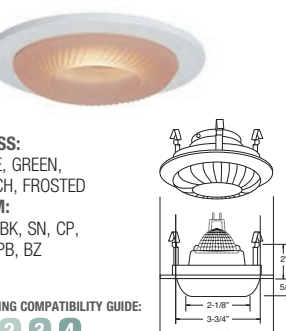

B1442WH-PEACH
Designer Moon Lite

GLASS:
BLUE, GREEN,
PEACH, FROSTED
TRIM:
WH, BK, SN, CP,
CH, PB, BZ

HOUSING COMPATIBILITY GUIDE:
1 2 3 4