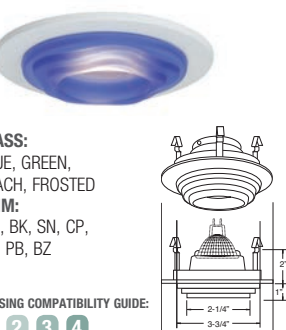

B1469WH-BLUE
Designer Step Lite

GLASS:
BLUE, GREEN,
PEACH, FROSTED
TRIM:
WH, BK, SN, CP,
CH, PB, BZ

HOUSING COMPATIBILITY GUIDE:
1 2 3 4