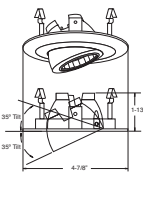

HOUSING COMPATIBILITY GUIDE:
1 2 3 4