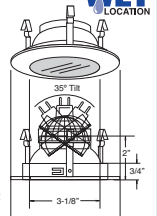

B1496CP
Square Baffle w/ Square Trim

AVAILABLE COLOR COMBINATIONS:
W-WH, P-WH, P-BK, CP-CP, SN-SN, BZ-BZ

HOUSING COMPATIBILITY GUIDE:
1 2 3 4

B1413P-SN
Pull Down Adjustable

BAFFLE:
W, P, SN, CP, BZ

TRIM:
WH, BK, SN, CP, CH, PB, BZ

HOUSING COMPATIBILITY GUIDE:
1 2 3

B1426CL-WH
The Illuminator II

AVAILABLE COLOR COMBINATIONS:
CL-BJK, CL-WH, RG-WH, W-WH

HOUSING COMPATIBILITY GUIDE:
1 2 3 4

B1427CL-WH
The Illuminator

AVAILABLE COLOR COMBINATIONS:
CL-BK, CL-WH

HOUSING COMPATIBILITY GUIDE:
1 2 3 4

Aqua SERIES

Elite Lighting's Aqua Series is specifically designed for showers and wet locations. These fixtures represent products that the market has demanded for a very long time. With its fully silicon glass and gasketed ring, the consumer is assured that no harm will be done to the housing and electrical systems.

B1430WH
Crystal Rose Lite

GLASS:
CRYSTAL

TRIM:
WH, BK, SN, CP, CH, PB, BZ

HOUSING COMPATIBILITY GUIDE:
1 2 4

B1462CL-WH
Semi-Frosted Shower Trim

REFLECTOR:
CL, RG, W, MB, CP, SN, BZ, SHZ

TRIM:
WH, BK, SN, CP, CH, PB, BZ

MAX 10W APPROVED.

HOUSING COMPATIBILITY GUIDE:
1 2 4

B1452CL-WH
Clear Lens Shower Trim

REFLECTOR:
CL, RG, W, MB, CP, SN, BZ, SHZ

TRIM:
WH, BK, SN, CP, CH, PB, BZ

HOUSING COMPATIBILITY GUIDE:
1 2 4

B1437WH
Smooth Frost Shower Lite

REFLECTOR:
CL

TRIM:
WH, BK, SN, CP, CH, PB, BZ

HOUSING COMPATIBILITY GUIDE:
1 2 4

B1438WH
Designer Point Shower Lite

REFLECTOR:
CL

TRIM:
WH, BK, SN, CP, CH, PB, BZ

HOUSING COMPATIBILITY GUIDE:
1 2 4

B1439WH
Smooth Frost Dome Shower Lite

REFLECTOR:
CL

TRIM:
WH, BK, SN, CP, CH, PB, BZ

HOUSING COMPATIBILITY GUIDE:
1 2 4

ALL TRIMS ABOVE MIGHT BE SUBJECT TO PATENT