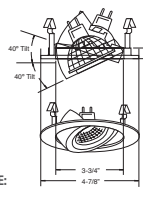

## B1461SN

Adjustable Gimbal (40° Tilt)

**TRIM:**  
WH, BK, SN, CP, CH,  
PB, BZ

**HOUSING COMPATIBILITY GUIDE:**  
1 2 3 4