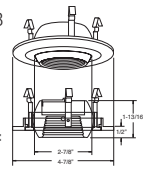

AVAILABLE COLOR COMBINATIONS:
CP-CP, SN-SN, W-WH, P-WH, P-BK, BZ-BZ, P-PB

HOUSING COMPATIBILITY GUIDE:
1 2 3 4