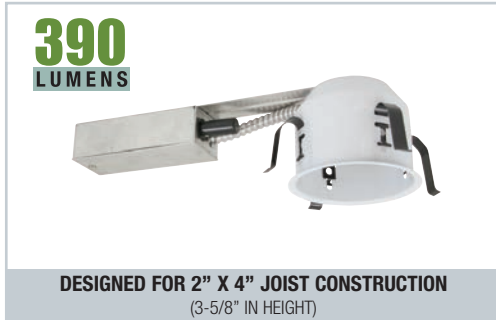

DESCRIPTION

Developed especially for LED MR16 lamp applications. Crafted for sustainability and environmentally sensitive applications. Five times the life expectancy of halogen MR16 with 80% energy savings. Small aperture LED MR16 dedicated, thermally protected, For Remodel Construction with three remodel clips are easily retractable for fixture removal if necessary. Non insulated ceilings or where insulation can be kept 3" from the housing.

SPECIFICATION

HOUSING - High temperature painted 22 gauge deep drawn single piece housing.

DRIVER - Class II dimming electronic driver.

JUNCTION BOX - through-branch circuit wiring and has eight 1/2" KOs and four Romex knockouts with strain relief.

INSTALLATION - Three preinstalled spring clips which secure the housing firmly into ceiling to accommodate different ceiling thickness from 1/2" to 1-3/8".

OPTION

1. AIR-SHUT - Gasket to prevent air flow from heated or air conditioned spaces.

• Meets all national air flow requirements.

25,000 hrs
RATED LIFE