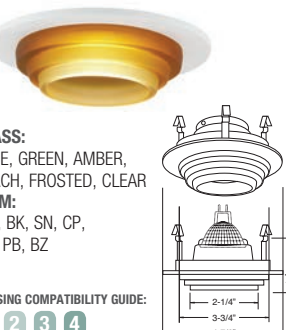

B1425WH-AMBER
Metropolitan Step Lite

GLASS:
BLUE, GREEN, AMBER,
PEACH, FROSTED, CLEAR
TRIM:
WH, BK, SN, CP,
CH, PB, BZ

HOUSING COMPATIBILITY GUIDE:
1 2 3 4