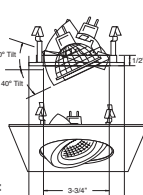

B1478SN-SN
Stepped Baffle (35° Tilt)

BAFFLE:
W, P, SN, CP, BZ

TRIM:
WH, BK, SN, CP, CH,
PB, BZ

PATENT #: D510,151

HOUSING COMPATIBILITY GUIDE:

1 2 3 4

B1488CP
Surface Adjustable (90° Tilt, 359° Rot.)

TRIM:
WH, BK, SN, CP, CH,
PB, BZ

PATENT #: D510,151

HOUSING COMPATIBILITY GUIDE:

1 2 3

B1486WH
Fully Adjustable (75° Tilt, 359° Rot.)

TRIM:
WH, BK, SN, CP, CH,
PB, BZ

PATENT #: D510,151

HOUSING COMPATIBILITY GUIDE:

1 2 3

B1489W-WH
Adjustable Pinhole w/ Baffle (35° Tilt)

AVAILABLE COLOR COMBINATIONS:
W-WH, P-WH

PATENT #: D510,151

HOUSING COMPATIBILITY GUIDE:

1 2 3 4

B1479CL-CH
Reflector (35° Tilt)

REFLECTOR:
CL, RG, W, MB, CP,
SN, BZ, SHZ

TRIM:
WH, BK, SN, CP, CH,
PB, BZ

PATENT #: D510,151

HOUSING COMPATIBILITY GUIDE:

1 2 3 4

B1487WH
Adjustable Spot (40° Tilt)

TRIM:
WH, BK

PATENT #: D510,151

HOUSING COMPATIBILITY GUIDE:

1 2 3 4

B1485W-WH
Eyeball (47° Tilt)

AVAILABLE COLOR COMBINATIONS:
CP-CP, SN-SN, W-WH,
P-WH, P-BK, BZ-BZ

PATENT #: D510,151

HOUSING COMPATIBILITY GUIDE:

1 2 3 4

B1491P-WH
Pinhole with Baffle

AVAILABLE COLOR COMBINATIONS:
CP-CP, SN-SN, W-WH,
P-WH, P-BK, BZ-BZ

PATENT #: D510,151

HOUSING COMPATIBILITY GUIDE:

1 2 3 4

B1480WH
Fully Adjustable (35° Tilt, 359° Rot.)

TRIM:
WH, BK, SN, CP, CH,
PB, BZ

PATENT #: D510,151

HOUSING COMPATIBILITY GUIDE:

1 2 3 4

B1495CL-SN
Semi-Frosted Shower Trim

REFLECTOR:
CL, RG, W, MB, CP, SN,
BZ, SHZ

TRIM:
WH, BK, SN, CP, CH,
PB, BZ

PATENT #: D510,151

HOUSING COMPATIBILITY GUIDE:

1 2 4

B1490WH-PEACH
Metropolitan Ice Lite

GLASS:
BLUE, GREEN, AMBER,
PEACH, FROSTED, CLEAR

TRIM:
WH, BK, SN, CP, CH,
PB, BZ

PATENT #: D510,151

HOUSING COMPATIBILITY GUIDE:

1 2 3 4

B1492WH-BLUE
Metropolitan Ice Lite

GLASS:
BLUE, GREEN, AMBER,
PEACH, FROSTED, CLEAR

TRIM:
WH, BK, SN, CP, CH,
PB, BZ

PATENT #: D510,151

HOUSING COMPATIBILITY GUIDE:

1 2 3 4