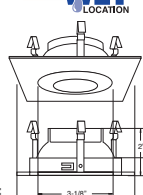

B1478SN-SN
Stepped Baffle (35° Tilt)

BAFFLE:
W, P, SN, CP, BZ

TRIM:
WH, BK, SN, CP, CH,
PB, BZ

PATENT #: D510,151

HOUSING COMPATIBILITY GUIDE:

1 2 3 4

B1488CP
Surface Adjustable (90° Tilt, 359° Rot.)

TRIM:
WH, BK, SN, CP, CH,
PB, BZ

PATENT #: D510,151

HOUSING COMPATIBILITY GUIDE:

1 2 3

B1486WH
Fully Adjustable (75° Tilt, 359° Rot.)

TRIM:
WH, BK, SN, CP, CH,
PB, BZ

PATENT #: D510,151

HOUSING COMPATIBILITY GUIDE:

1 2 3

B1489W-WH
Adjustable Pinhole w/ Baffle (35° Tilt)

AVAILABLE COLOR COMBINATIONS:
W-WH, P-WH

PATENT #: D510,151

HOUSING COMPATIBILITY GUIDE:

1 2 3 4

B1479CL-CH
Reflector (35° Tilt)

REFLECTOR:
CL, RG, W, MB, CP,
SN, BZ, SHZ

TRIM:
WH, BK, SN, CP, CH,
PB, BZ

PATENT #: D510,151

HOUSING COMPATIBILITY GUIDE:

1 2 3 4

B1487WH
Adjustable Spot (40° Tilt)

TRIM:
WH, BK

PATENT #: D510,151

HOUSING COMPATIBILITY GUIDE:

1 2 3 4

B1485W-WH
Eyeball (47° Tilt)

AVAILABLE COLOR COMBINATIONS:
CP-CP, SN-SN, W-WH,
P-WH, P-BK, BZ-BZ

PATENT #: D510,151

HOUSING COMPATIBILITY GUIDE:

1 2 3 4

B1491P-WH
Pinhole with Baffle

AVAILABLE COLOR COMBINATIONS:
CP-CP, SN-SN, W-WH,
P-WH, P-BK, BZ-BZ

PATENT #: D510,151

HOUSING COMPATIBILITY GUIDE:

1 2 3 4

B1480WH
Fully Adjustable (35° Tilt, 359° Rot.)

TRIM:
WH, BK, SN, CP, CH,
PB, BZ

PATENT #: D510,151

HOUSING COMPATIBILITY GUIDE:

1 2 3 4

B1495CL-SN
Semi-Frosted Shower Trim

REFLECTOR:
CL, RG, W, MB, CP, SN,
BZ, SHZ

TRIM:
WH, BK, SN, CP, CH,
PB, BZ

PATENT #: D510,151

HOUSING COMPATIBILITY GUIDE:

1 2 4

B1490WH-PEACH
Metropolitan Ice Lite

GLASS:
BLUE, GREEN, AMBER,
PEACH, FROSTED, CLEAR

TRIM:
WH, BK, SN, CP, CH,
PB, BZ

PATENT #: D510,151

HOUSING COMPATIBILITY GUIDE:

1 2 3 4

B1492WH-BLUE
Metropolitan Ice Lite

GLASS:
BLUE, GREEN, AMBER,
PEACH, FROSTED, CLEAR

TRIM:
WH, BK, SN, CP, CH,
PB, BZ

PATENT #: D510,151

HOUSING COMPATIBILITY GUIDE:

1 2 3 4