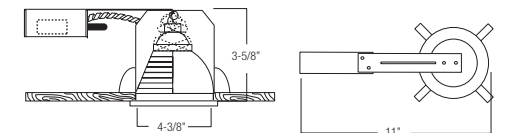

TYPE	GE MR16 LED LAMP INCLUDED		VOLTAGE	OPTION
BL4R-S-HRS1260M	☐	LED7DMR16/830/15	☐ 120	☐ AT Air-Shut
	☐	LED7DMR16/830/25		
	☐	LED7DMR16/830/35		
	☐	LED7DMR16/NFL/TP		
	☐	LED7DMR16/827/15		
	☐	LED7DMR16/827/25		
	☐	LED7DMR16/827/35		

4 INCH DEDICATED MR16 LED NON-IC SHALLOW HOUSING