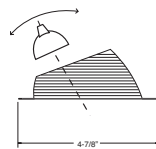

1 2 3 4

B1464CP-CP Angle-Cut Wall Wash Baffle

BAFFLE:

W, P, SN, CP, BZ

TRIM:
WH, BK, SN, CP, CH, PB, BZ

HOUSING COMPATIBILITY GUIDE:

1 2 3 4

B1465CL-WH Angle-Cut Wall Wash Pinhole