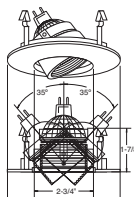

HOUSING COMPATIBILITY GUIDE:
1 2 3 4