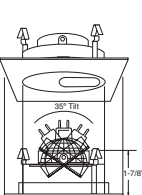

B1478SN-SN
Stepped Baffle (35° Tilt)

BAFFLE:
W, P, SN, CP, BZ

TRIM:
WH, BK, SN, CP, CH,
PB, BZ

PATENT #: D510,151

HOUSING COMPATIBILITY GUIDE:

1 2 3 4

B1488CP
Surface Adjustable (90° Tilt, 359° Rot.)

TRIM:
WH, BK, SN, CP, CH,
PB, BZ

PATENT #: D510,151

HOUSING COMPATIBILITY GUIDE:

1 2 3

B1486WH
Fully Adjustable (75° Tilt, 359° Rot.)

TRIM:
WH, BK, SN, CP, CH,
PB, BZ

PATENT #: D510,151

HOUSING COMPATIBILITY GUIDE:

1 2 3

B1489W-WH
Adjustable Pinhole w/ Baffle (35° Tilt)

AVAILABLE COLOR COMBINATIONS:
W-WH, P-WH

PATENT #: D510,151

HOUSING COMPATIBILITY GUIDE:

1 2 3 4

B1479CL-CH
Reflector (35° Tilt)

REFLECTOR:
CL, RG, W, MB, CP,
SN, BZ, SHZ

TRIM:
WH, BK, SN, CP, CH,
PB, BZ

PATENT #: D510,151

HOUSING COMPATIBILITY GUIDE:

1 2 3 4

B1487WH
Adjustable Spot (40° Tilt)

TRIM:
WH, BK

PATENT #: D510,151

HOUSING COMPATIBILITY GUIDE:

1 2 3 4

B1485W-WH
Eyeball (47° Tilt)

AVAILABLE COLOR COMBINATIONS:
CP-CP, SN-SN, W-WH,
P-WH, P-BK, BZ-BZ

PATENT #: D510,151

HOUSING COMPATIBILITY GUIDE:

1 2 3 4

B1491P-WH
Pinhole with Baffle

AVAILABLE COLOR COMBINATIONS:
CP-CP, SN-SN, W-WH,
P-WH, P-BK, BZ-BZ

PATENT #: D510,151

HOUSING COMPATIBILITY GUIDE:

1 2 3 4

B1480WH
Fully Adjustable (35° Tilt, 359° Rot.)

TRIM:
WH, BK, SN, CP, CH,
PB, BZ

PATENT #: D510,151

HOUSING COMPATIBILITY GUIDE:

1 2 3 4

B1495CL-SN
Semi-Frosted Shower Trim

REFLECTOR:
CL, RG, W, MB, CP, SN,
BZ, SHZ

TRIM:
WH, BK, SN, CP, CH,
PB, BZ

PATENT #: D510,151

HOUSING COMPATIBILITY GUIDE:

1 2 4

B1490WH-PEACH
Metropolitan Ice Lite

GLASS:
BLUE, GREEN, AMBER,
PEACH, FROSTED, CLEAR

TRIM:
WH, BK, SN, CP, CH,
PB, BZ

PATENT #: D510,151

HOUSING COMPATIBILITY GUIDE:

1 2 3 4

B1492WH-BLUE
Metropolitan Ice Lite

GLASS:
BLUE, GREEN, AMBER,
PEACH, FROSTED, CLEAR

TRIM:
WH, BK, SN, CP, CH,
PB, BZ

PATENT #: D510,151

HOUSING COMPATIBILITY GUIDE:

1 2 3 4