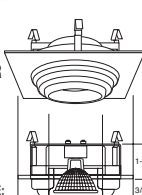

B1478SN-SN
Stepped Baffle (35° Tilt)

BAFFLE:
W, P, SN, CP, BZ

TRIM:
WH, BK, SN, CP, CH,
PB, BZ

PATENT #: D510,151

HOUSING COMPATIBILITY GUIDE:

1 2 3 4

B1488CP
Surface Adjustable (90° Tilt, 359° Rot.)

TRIM:
WH, BK, SN, CP, CH,
PB, BZ

PATENT #: D510,151

HOUSING COMPATIBILITY GUIDE:

1 2 3

B1486WH
Fully Adjustable (75° Tilt, 359° Rot.)

TRIM:
WH, BK, SN, CP, CH,
PB, BZ

PATENT #: D510,151

HOUSING COMPATIBILITY GUIDE:

1 2 3

B1489W-WH
Adjustable Pinhole w/ Baffle (35° Tilt)

AVAILABLE COLOR COMBINATIONS:
W-WH, P-WH

PATENT #: D510,151

HOUSING COMPATIBILITY GUIDE:

1 2 3 4

B1479CL-CH
Reflector (35° Tilt)

REFLECTOR:
CL, RG, W, MB, CP,
SN, BZ, SHZ

TRIM:
WH, BK, SN, CP, CH,
PB, BZ

PATENT #: D510,151

HOUSING COMPATIBILITY GUIDE:

1 2 3 4

B1487WH
Adjustable Spot (40° Tilt)

TRIM:
WH, BK

PATENT #: D510,151

HOUSING COMPATIBILITY GUIDE:

1 2 3 4

B1485W-WH
Eyeball (47° Tilt)

AVAILABLE COLOR COMBINATIONS:
CP-CP, SN-SN, W-WH,
P-WH, P-BK, BZ-BZ

PATENT #: D510,151

HOUSING COMPATIBILITY GUIDE:

1 2 3 4

B1491P-WH
Pinhole with Baffle

AVAILABLE COLOR COMBINATIONS:
CP-CP, SN-SN, W-WH,
P-WH, P-BK, BZ-BZ

PATENT #: D510,151

HOUSING COMPATIBILITY GUIDE:

1 2 3 4

B1480WH
Fully Adjustable (35° Tilt, 359° Rot.)

TRIM:
WH, BK, SN, CP, CH,
PB, BZ

PATENT #: D510,151

HOUSING COMPATIBILITY GUIDE:

1 2 3 4

B1495CL-SN
Semi-Frosted Shower Trim

REFLECTOR:
CL, RG, W, MB, CP, SN,
BZ, SHZ

TRIM:
WH, BK, SN, CP, CH,
PB, BZ

PATENT #: D510,151

HOUSING COMPATIBILITY GUIDE:

1 2 4

B1490WH-PEACH
Metropolitan Ice Lite

GLASS:
BLUE, GREEN, AMBER,
PEACH, FROSTED, CLEAR

TRIM:
WH, BK, SN, CP, CH,
PB, BZ

PATENT #: D510,151

HOUSING COMPATIBILITY GUIDE:

1 2 3 4

B1492WH-BLUE
Metropolitan Ice Lite

GLASS:
BLUE, GREEN, AMBER,
PEACH, FROSTED, CLEAR

TRIM:
WH, BK, SN, CP, CH,
PB, BZ

PATENT #: D510,151

HOUSING COMPATIBILITY GUIDE:

1 2 3 4