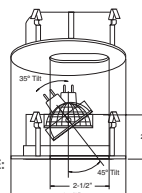

TRIM:
WH, BK, SN, CP, CH, PB, BZ

HOUSING COMPATIBILITY GUIDE:
1 2 3 4