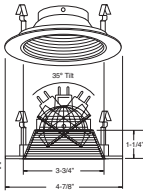

BAFFLE:
W, P, SN, CP, BZ

TRIM:
WH, BK, SN, CP, CH, PB, BZ

HOUSING COMPATIBILITY GUIDE:
1 2 3 4