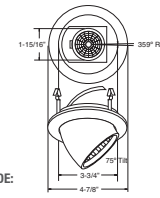

HOUSING COMPATIBILITY GUIDE:
1 2 3