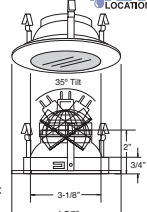

HOUSING COMPATIBILITY GUIDE:
1 2 4

B1438WH
Designer Point Shower Lite