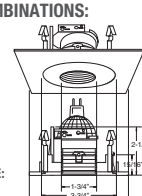

B1478SN-SN
Stepped Baffle (35° Tilt)

BAFFLE:
W, P, SN, CP, BZ

TRIM:
WH, BK, SN, CP, CH,
PB, BZ

PATENT #: D510,151

HOUSING COMPATIBILITY GUIDE:

1 2 3 4

B1488CP
Surface Adjustable (90° Tilt, 359° Rot.)

TRIM:
WH, BK, SN, CP, CH,
PB, BZ

PATENT #: D510,151

HOUSING COMPATIBILITY GUIDE:

1 2 3

B1486WH
Fully Adjustable (75° Tilt, 359° Rot.)

TRIM:
WH, BK, SN, CP, CH,
PB, BZ

PATENT #: D510,151

HOUSING COMPATIBILITY GUIDE:

1 2 3

B1489W-WH
Adjustable Pinhole w/ Baffle (35° Tilt)

AVAILABLE COLOR COMBINATIONS:
W-WH, P-WH

PATENT #: D510,151

HOUSING COMPATIBILITY GUIDE:

1 2 3 4

B1479CL-CH
Reflector (35° Tilt)

REFLECTOR:
CL, RG, W, MB, CP,
SN, BZ, SHZ

TRIM:
WH, BK, SN, CP, CH,
PB, BZ

PATENT #: D510,151

HOUSING COMPATIBILITY GUIDE:

1 2 3 4

B1487WH
Adjustable Spot (40° Tilt)

TRIM:
WH, BK

PATENT #: D510,151

HOUSING COMPATIBILITY GUIDE:

1 2 3 4

B1485W-WH
Eyeball (47° Tilt)

AVAILABLE COLOR COMBINATIONS:
CP-CP, SN-SN, W-WH,
P-WH, P-BK, BZ-BZ

PATENT #: D510,151

HOUSING COMPATIBILITY GUIDE:

1 2 3 4

B1491P-WH
Pinhole with Baffle

AVAILABLE COLOR COMBINATIONS:
CP-CP, SN-SN, W-WH,
P-WH, P-BK, BZ-BZ

PATENT #: D510,151

HOUSING COMPATIBILITY GUIDE:

1 2 3 4

B1480WH
Fully Adjustable (35° Tilt, 359° Rot.)

TRIM:
WH, BK, SN, CP, CH,
PB, BZ

PATENT #: D510,151

HOUSING COMPATIBILITY GUIDE:

1 2 3 4

B1495CL-SN
Semi-Frosted Shower Trim

REFLECTOR:
CL, RG, W, MB, CP, SN,
BZ, SHZ

TRIM:
WH, BK, SN, CP, CH,
PB, BZ

PATENT #: D510,151

HOUSING COMPATIBILITY GUIDE:

1 2 4

B1490WH-PEACH
Metropolitan Ice Lite

GLASS:
BLUE, GREEN, AMBER,
PEACH, FROSTED, CLEAR

TRIM:
WH, BK, SN, CP, CH,
PB, BZ

PATENT #: D510,151

HOUSING COMPATIBILITY GUIDE:

1 2 3 4

B1492WH-BLUE
Metropolitan Ice Lite

GLASS:
BLUE, GREEN, AMBER,
PEACH, FROSTED, CLEAR

TRIM:
WH, BK, SN, CP, CH,
PB, BZ

PATENT #: D510,151

HOUSING COMPATIBILITY GUIDE:

1 2 3 4