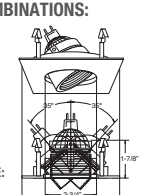

B1478SN-SN
Stepped Baffle (35° Tilt)

BAFFLE:
W, P, SN, CP, BZ

TRIM:
WH, BK, SN, CP, CH,
PB, BZ

PATENT #: D510,151

HOUSING COMPATIBILITY GUIDE:

1 2 3 4

B1488CP
Surface Adjustable (90° Tilt, 359° Rot.)

TRIM:
WH, BK, SN, CP, CH,
PB, BZ

PATENT #: D510,151

HOUSING COMPATIBILITY GUIDE:

1 2 3

B1486WH
Fully Adjustable (75° Tilt, 359° Rot.)

TRIM:
WH, BK, SN, CP, CH,
PB, BZ

PATENT #: D510,151

HOUSING COMPATIBILITY GUIDE:

1 2 3

B1489W-WH
Adjustable Pinhole w/ Baffle (35° Tilt)

AVAILABLE COLOR COMBINATIONS:
W-WH, P-WH

PATENT #: D510,151

HOUSING COMPATIBILITY GUIDE:

1 2 3 4

B1479CL-CH
Reflector (35° Tilt)

REFLECTOR:
CL, RG, W, MB, CP,
SN, BZ, SHZ

TRIM:
WH, BK, SN, CP, CH,
PB, BZ

PATENT #: D510,151

HOUSING COMPATIBILITY GUIDE:

1 2 3 4

B1487WH
Adjustable Spot (40° Tilt)

TRIM:
WH, BK

PATENT #: D510,151

HOUSING COMPATIBILITY GUIDE:

1 2 3 4

B1485W-WH
Eyeball (47° Tilt)

AVAILABLE COLOR COMBINATIONS:
CP-CP, SN-SN, W-WH,
P-WH, P-BK, BZ-BZ

PATENT #: D510,151

HOUSING COMPATIBILITY GUIDE:

1 2 3 4

B1491P-WH
Pinhole with Baffle

AVAILABLE COLOR COMBINATIONS:
CP-CP, SN-SN, W-WH,
P-WH, P-BK, BZ-BZ

PATENT #: D510,151

HOUSING COMPATIBILITY GUIDE:

1 2 3 4

B1480WH
Fully Adjustable (35° Tilt, 359° Rot.)

TRIM:
WH, BK, SN, CP, CH,
PB, BZ

PATENT #: D510,151

HOUSING COMPATIBILITY GUIDE:

1 2 3 4

B1495CL-SN
Semi-Frosted Shower Trim

REFLECTOR:
CL, RG, W, MB, CP, SN,
BZ, SHZ

TRIM:
WH, BK, SN, CP, CH,
PB, BZ

PATENT #: D510,151

HOUSING COMPATIBILITY GUIDE:

1 2 4

B1490WH-PEACH
Metropolitan Ice Lite

GLASS:
BLUE, GREEN, AMBER,
PEACH, FROSTED, CLEAR

TRIM:
WH, BK, SN, CP, CH,
PB, BZ

PATENT #: D510,151

HOUSING COMPATIBILITY GUIDE:

1 2 3 4

B1492WH-BLUE
Metropolitan Ice Lite

GLASS:
BLUE, GREEN, AMBER,
PEACH, FROSTED, CLEAR

TRIM:
WH, BK, SN, CP, CH,
PB, BZ

PATENT #: D510,151

HOUSING COMPATIBILITY GUIDE:

1 2 3 4