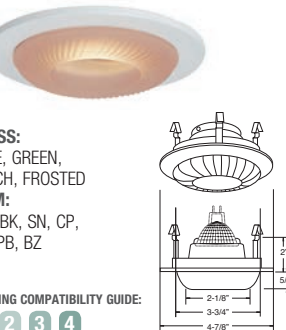

B1442WH-PEACH
Designer Moon Lite

GLASS:
BLUE, GREEN,
PEACH, FROSTED
TRIM:
WH, BK, SN, CP,
CH, PB, BZ

HOUSING COMPATIBILITY GUIDE:
1 2 3 4