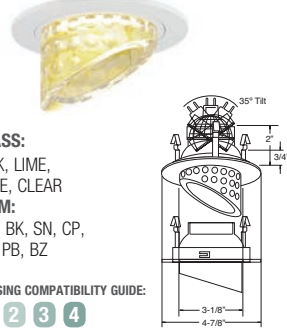

B1441WH-LIME
Designer Wall Wash Lite

GLASS:
PINK, LIME,
BLUE, CLEAR
TRIM:
WH, BK, SN, CP,
CH, PB, BZ

HOUSING COMPATIBILITY GUIDE:
1 2 3 4