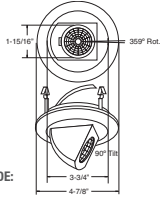

HOUSING COMPATIBILITY GUIDE:
1 2 3

- Can take up to 2 optical accessories
- All die-cast construction is for functional and aesthetic use
- Used to accentuate an artwork or a particular object
- Relamps from the front