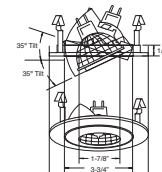

HOUSING COMPATIBILITY GUIDE:
1 2 3 4