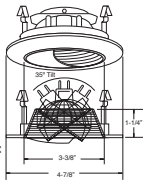

BAFFLE:
W, P, SN, CP, BZ

WALL WASH COVER:
WH

HOUSING COMPATIBILITY GUIDE:
1 2 3 4