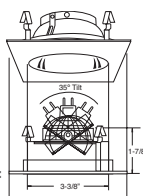

B1478SN-SN
Stepped Baffle (35° Tilt)

BAFFLE:
W, P, SN, CP, BZ

TRIM:
WH, BK, SN, CP, CH,
PB, BZ

PATENT #: D510,151

HOUSING COMPATIBILITY GUIDE:

1 2 3 4

B1488CP
Surface Adjustable (90° Tilt, 359° Rot.)

TRIM:
WH, BK, SN, CP, CH,
PB, BZ

PATENT #: D510,151

HOUSING COMPATIBILITY GUIDE:

1 2 3

B1486WH
Fully Adjustable (75° Tilt, 359° Rot.)

TRIM:
WH, BK, SN, CP, CH,
PB, BZ

PATENT #: D510,151

HOUSING COMPATIBILITY GUIDE:

1 2 3

B1489W-WH
Adjustable Pinhole w/ Baffle (35° Tilt)

AVAILABLE COLOR COMBINATIONS:
W-WH, P-WH

PATENT #: D510,151

HOUSING COMPATIBILITY GUIDE:

1 2 3 4

B1479CL-CH
Reflector (35° Tilt)

REFLECTOR:
CL, RG, W, MB, CP,
SN, BZ, SHZ

TRIM:
WH, BK, SN, CP, CH,
PB, BZ

PATENT #: D510,151

HOUSING COMPATIBILITY GUIDE:

1 2 3 4

B1487WH
Adjustable Spot (40° Tilt)

TRIM:
WH, BK

PATENT #: D510,151

HOUSING COMPATIBILITY GUIDE:

1 2 3 4

B1485W-WH
Eyeball (47° Tilt)

AVAILABLE COLOR COMBINATIONS:
CP-CP, SN-SN, W-WH,
P-WH, P-BK, BZ-BZ

PATENT #: D510,151

HOUSING COMPATIBILITY GUIDE:

1 2 3 4

B1491P-WH
Pinhole with Baffle

AVAILABLE COLOR COMBINATIONS:
CP-CP, SN-SN, W-WH,
P-WH, P-BK, BZ-BZ

PATENT #: D510,151

HOUSING COMPATIBILITY GUIDE:

1 2 3 4

B1480WH
Fully Adjustable (35° Tilt, 359° Rot.)

TRIM:
WH, BK, SN, CP, CH,
PB, BZ

PATENT #: D510,151

HOUSING COMPATIBILITY GUIDE:

1 2 3 4

B1495CL-SN
Semi-Frosted Shower Trim

REFLECTOR:
CL, RG, W, MB, CP, SN,
BZ, SHZ

TRIM:
WH, BK, SN, CP, CH,
PB, BZ

PATENT #: D510,151

HOUSING COMPATIBILITY GUIDE:

1 2 4

B1490WH-PEACH
Metropolitan Ice Lite

GLASS:
BLUE, GREEN, AMBER,
PEACH, FROSTED, CLEAR

TRIM:
WH, BK, SN, CP, CH,
PB, BZ

PATENT #: D510,151

HOUSING COMPATIBILITY GUIDE:

1 2 3 4

B1492WH-BLUE
Metropolitan Ice Lite

GLASS:
BLUE, GREEN, AMBER,
PEACH, FROSTED, CLEAR

TRIM:
WH, BK, SN, CP, CH,
PB, BZ

PATENT #: D510,151

HOUSING COMPATIBILITY GUIDE:

1 2 3 4