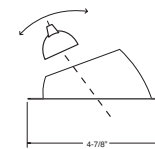

REFLECTOR:

CL, RG, W, MB, CP, SN, BZ, SHZ

TRIM:
WH, SN, CP

HOUSING COMPATIBILITY GUIDE:

1 2 3 4

B1466CP Angle-Cut Slot Wall Wash Aperture

TRIM:

WH, BK, SN, CP, CH, PB, BZ