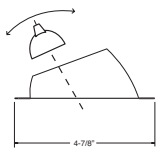

ANGLE ADJUSTMENTS AND PERFORMANCE

4"

4 INCH LOW VOLTAGE ANGLE-CUT TRIMS

B1463RG-WH Angle-Cut Wall Wash Reflector

REFLECTOR:

CL, RG, W, MB, CP, SN, BZ, SHZ

TRIM:
WH, BK, SN, CP, CH, PB, BZ

HOUSING COMPATIBILITY GUIDE: