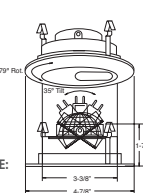

TRIM:
WH, BK, SN, CP, CH, PB

HOUSING COMPATIBILITY GUIDE:
1 2 3 4