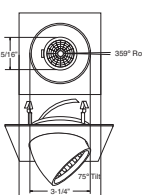

B1478SN-SN
Stepped Baffle (35° Tilt)

BAFFLE:
W, P, SN, CP, BZ

TRIM:
WH, BK, SN, CP, CH,
PB, BZ

PATENT #: D510,151

HOUSING COMPATIBILITY GUIDE:

1 2 3 4

B1488CP
Surface Adjustable (90° Tilt, 359° Rot.)

TRIM:
WH, BK, SN, CP, CH,
PB, BZ

PATENT #: D510,151

HOUSING COMPATIBILITY GUIDE:

1 2 3

B1486WH
Fully Adjustable (75° Tilt, 359° Rot.)

TRIM:
WH, BK, SN, CP, CH,
PB, BZ

PATENT #: D510,151

HOUSING COMPATIBILITY GUIDE:

1 2 3

B1489W-WH
Adjustable Pinhole w/ Baffle (35° Tilt)

AVAILABLE COLOR COMBINATIONS:
W-WH, P-WH

PATENT #: D510,151

HOUSING COMPATIBILITY GUIDE:

1 2 3 4

B1479CL-CH
Reflector (35° Tilt)

REFLECTOR:
CL, RG, W, MB, CP,
SN, BZ, SHZ

TRIM:
WH, BK, SN, CP, CH,
PB, BZ

PATENT #: D510,151

HOUSING COMPATIBILITY GUIDE:

1 2 3 4

B1487WH
Adjustable Spot (40° Tilt)

TRIM:
WH, BK

PATENT #: D510,151

HOUSING COMPATIBILITY GUIDE:

1 2 3 4

B1485W-WH
Eyeball (47° Tilt)

AVAILABLE COLOR COMBINATIONS:
CP-CP, SN-SN, W-WH,
P-WH, P-BK, BZ-BZ

PATENT #: D510,151

HOUSING COMPATIBILITY GUIDE:

1 2 3 4

B1491P-WH
Pinhole with Baffle

AVAILABLE COLOR COMBINATIONS:
CP-CP, SN-SN, W-WH,
P-WH, P-BK, BZ-BZ

PATENT #: D510,151

HOUSING COMPATIBILITY GUIDE:

1 2 3 4

B1480WH
Fully Adjustable (35° Tilt, 359° Rot.)

TRIM:
WH, BK, SN, CP, CH,
PB, BZ

PATENT #: D510,151

HOUSING COMPATIBILITY GUIDE:

1 2 3 4

B1495CL-SN
Semi-Frosted Shower Trim

REFLECTOR:
CL, RG, W, MB, CP, SN,
BZ, SHZ

TRIM:
WH, BK, SN, CP, CH,
PB, BZ

PATENT #: D510,151

HOUSING COMPATIBILITY GUIDE:

1 2 4

B1490WH-PEACH
Metropolitan Ice Lite

GLASS:
BLUE, GREEN, AMBER,
PEACH, FROSTED, CLEAR

TRIM:
WH, BK, SN, CP, CH,
PB, BZ

PATENT #: D510,151

HOUSING COMPATIBILITY GUIDE:

1 2 3 4

B1492WH-BLUE
Metropolitan Ice Lite

GLASS:
BLUE, GREEN, AMBER,
PEACH, FROSTED, CLEAR

TRIM:
WH, BK, SN, CP, CH,
PB, BZ

PATENT #: D510,151

HOUSING COMPATIBILITY GUIDE:

1 2 3 4