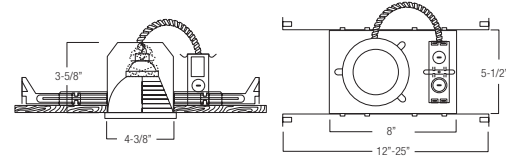

TYPE	GE MR16 LED LAMP INCLUDED		VOLTAGE	OPTION
BL4-S-HRS1260M	☐	LED7DMR16/830/15	☐ 120	☐ AT Air-Shut
	☐	LED7DMR16/830/25		
	☐	LED7DMR16/830/35		
	☐	LED7DMR16/NFL/TP		
	☐	LED7DMR16/827/15		
	☐	LED7DMR16/827/25		
	☐	LED7DMR16/827/35		

BL4R-S-HRS1260M

4" MINIATURE DEDICATED MR16 LED "NOISE-FREE" SHALLOW NON-IC REMODEL HOUSING

INPUT VOLT.	INPUT FREQ.	WATT	CRI	COLOR TEMP.	LUMENS
120	50/60Hz	7W	80.0	2700°K/3000°K	390