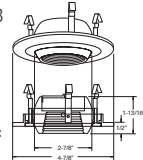

AVAILABLE COLOR COMBINATIONS:
CP-CP, SN-SN, W-WH, P-WH, P-BK, BZ-BZ, P-PB

HOUSING COMPATIBILITY GUIDE:
1 2 3 4