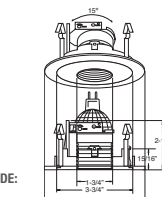

TRIM:
WH, BK, SN, CP, CH,
PB, BZ

HOUSING COMPATIBILITY GUIDE:
1 2 3 4

B1433P-WH

Adjustable Pinhole Baffle (15° Tilt)

AVAILABLE COLOR COMBINATIONS:
W-WH, P-WH

HOUSING COMPATIBILITY GUIDE:
1 2 3 4

GUIDE	HOUSING COMPATIBILITY	MAX. LAMP WATTAGE
1	BL4IC, BL4, BL4R	50W 12V MR16
2	BL4IC-S, BL40ICE-S, BL4E-S, BL4RE-S	35W 12V MR16
3	BL4-75, BL4R-75	75W 12V MR16
4	G4IC, G4, G4R	50W 120V GU10