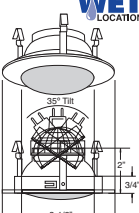

HOUSING COMPATIBILITY GUIDE:
1 2 4

ALL TRIMS ABOVE MIGHT BE SUBJECT TO PATENT

GUIDE	HOUSING COMPATIBILITY	MAX. LAMP WATTAGE
1	BL4IC, BL4, BL4R	50W 12V MR16
2	BL4IC -S, BL40ICE-S, BL4E-S, BL4RE-S	35W 12V MR16
3	BL4-75, BL4R-75	75W 12V MR16
4	G4IC, G4, G4R	50W 120V GU10