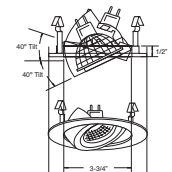

B1468W-WH

Fully Adj. w/ Baffle (35° Tilt, 359° Rot.)

AVAILABLE COLOR COMBINATIONS:
W-WH, P-WH, P-BK,
CP-CP, SN-SN, BZ-BZ

HOUSING COMPATIBILITY GUIDE:
1 2 3 4

B1461SN

Adjustable Gimbal (40° Tilt)

TRIM:
WH, BK, SN, CP, CH,
PB, BZ