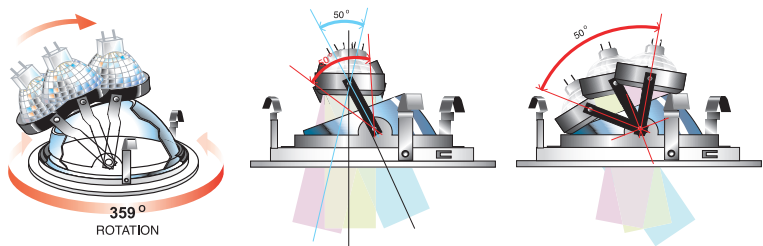

ANGLE ADJUSTMENTS AND PERFORMANCE

4"

4 INCH LOW VOLTAGE ANGLE-CUT TRIMS

B1463RG-WH Angle-Cut Wall Wash Reflector

REFLECTOR:

CL, RG, W, MB, CP, SN, BZ, SHZ

TRIM:
WH, BK, SN, CP, CH, PB, BZ

HOUSING COMPATIBILITY GUIDE:

1 2 3 4

B1464CP-CP Angle-Cut Wall Wash Baffle

BAFFLE:

W, P, SN, CP, BZ

TRIM:
WH, BK, SN, CP, CH, PB, BZ

HOUSING COMPATIBILITY GUIDE:

1 2 3 4

B1465CL-WH Angle-Cut Wall Wash Pinhole

REFLECTOR:

CL, RG, W, MB, CP, SN, BZ, SHZ

TRIM:
WH, SN, CP

HOUSING COMPATIBILITY GUIDE:

1 2 3 4

B1466CP Angle-Cut Slot Wall Wash Aperture

TRIM:

WH, BK, SN, CP, CH, PB, BZ

HOUSING COMPATIBILITY GUIDE:

1 2 3 4

B1467CL-WH Lensed Wall Wash

REFLECTOR:

CL, RG, W, MB, CP, SN, BZ, SHZ

TRIM:
WH, BK

HOUSING COMPATIBILITY GUIDE:

1 2 3 4

ALL TRIMS ABOVE MIGHT BE SUBJECT TO PATENT

GUIDE	HOUSING COMPATIBILITY	MAX. LAMP WATTAGE
1	BL4IC, BL4, BL4R	50W 12V MR16
2	BL4IC-S, BL4OICE-S, BL4E-S, BL4RE-S	35W 12V MR16
3	BL4-75, BL4R-75	75W 12V MR16
4	G4IC, G4, G4R	50W 120V GU10

BAFFLE FINISH:

W White
P Black
SN Satin Nickel
CP Copper
BZ Bronze

REFLECTOR FINISH:

CL Chrome
RG Gold
W White
MB Black

BZ Bronze
CP Copper
SN Satin Nickel
SHZ Satin Haze

RING/TRIM FINISH:

WH White
BK Black
SN Satin Nickel
CP Copper
CH Chrome
PB Polish Brass
BZ Bronze

General Lighting

Accent Lighting

Task Lighting

Wall Wash Lighting

Sloped Ceiling Lighting