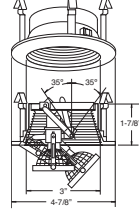

HOUSING COMPATIBILITY GUIDE:
1 2 3

B1426CL-WH
The Illuminator II