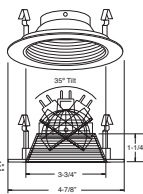

BAFFLE:
W, P, SN, CP, BZ

TRIM:
WH, BK, SN, CP, CH, PB, BZ

HOUSING COMPATIBILITY GUIDE:
1 2 3 4