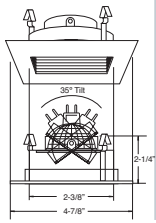

CH Chrome
PB Polish Brass
BZ Bronze

4 INCH LOW VOLTAGE GLASS TRIMS

B1496CP
Square Baffle w/ Square Trim

AVAILABLE COLOR COMBINATIONS:
W-WH, P-WH, P-BK, CP-CP, SN-SN, BZ-BZ

HOUSING COMPATIBILITY GUIDE:
1 2 3 4