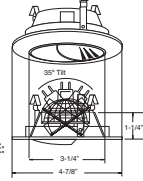

REFLECTOR:
CL, RG, W, MB, CP, SN, BZ, SHZ

WALL WASH COVER:
WH

HOUSING COMPATIBILITY GUIDE:
1 2 3 4