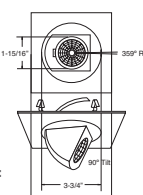

B1478SN-SN
Stepped Baffle (35° Tilt)

BAFFLE:
W, P, SN, CP, BZ

TRIM:
WH, BK, SN, CP, CH,
PB, BZ

PATENT #: D510,151

HOUSING COMPATIBILITY GUIDE:

1 2 3 4

B1488CP
Surface Adjustable (90° Tilt, 359° Rot.)

TRIM:
WH, BK, SN, CP, CH,
PB, BZ

PATENT #: D510,151

HOUSING COMPATIBILITY GUIDE:

1 2 3

B1486WH
Fully Adjustable (75° Tilt, 359° Rot.)

TRIM:
WH, BK, SN, CP, CH,
PB, BZ

PATENT #: D510,151

HOUSING COMPATIBILITY GUIDE:

1 2 3

B1489W-WH
Adjustable Pinhole w/ Baffle (35° Tilt)

AVAILABLE COLOR COMBINATIONS:
W-WH, P-WH

PATENT #: D510,151

HOUSING COMPATIBILITY GUIDE:

1 2 3 4

B1479CL-CH
Reflector (35° Tilt)

REFLECTOR:
CL, RG, W, MB, CP,
SN, BZ, SHZ

TRIM:
WH, BK, SN, CP, CH,
PB, BZ

PATENT #: D510,151

HOUSING COMPATIBILITY GUIDE:

1 2 3 4

B1487WH
Adjustable Spot (40° Tilt)

TRIM:
WH, BK

PATENT #: D510,151

HOUSING COMPATIBILITY GUIDE:

1 2 3 4

B1485W-WH
Eyeball (47° Tilt)

AVAILABLE COLOR COMBINATIONS:
CP-CP, SN-SN, W-WH,
P-WH, P-BK, BZ-BZ

PATENT #: D510,151

HOUSING COMPATIBILITY GUIDE:

1 2 3 4

B1491P-WH
Pinhole with Baffle

AVAILABLE COLOR COMBINATIONS:
CP-CP, SN-SN, W-WH,
P-WH, P-BK, BZ-BZ

PATENT #: D510,151

HOUSING COMPATIBILITY GUIDE:

1 2 3 4

B1480WH
Fully Adjustable (35° Tilt, 359° Rot.)

TRIM:
WH, BK, SN, CP, CH,
PB, BZ

PATENT #: D510,151

HOUSING COMPATIBILITY GUIDE:

1 2 3 4

B1495CL-SN
Semi-Frosted Shower Trim

REFLECTOR:
CL, RG, W, MB, CP, SN,
BZ, SHZ

TRIM:
WH, BK, SN, CP, CH,
PB, BZ

PATENT #: D510,151

HOUSING COMPATIBILITY GUIDE:

1 2 4

B1490WH-PEACH
Metropolitan Ice Lite

GLASS:
BLUE, GREEN, AMBER,
PEACH, FROSTED, CLEAR

TRIM:
WH, BK, SN, CP, CH,
PB, BZ

PATENT #: D510,151

HOUSING COMPATIBILITY GUIDE:

1 2 3 4

B1492WH-BLUE
Metropolitan Ice Lite

GLASS:
BLUE, GREEN, AMBER,
PEACH, FROSTED, CLEAR

TRIM:
WH, BK, SN, CP, CH,
PB, BZ

PATENT #: D510,151

HOUSING COMPATIBILITY GUIDE:

1 2 3 4