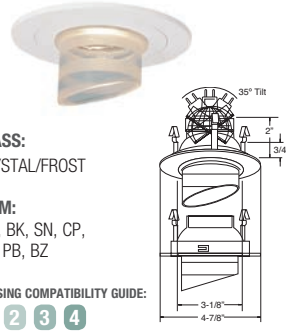

HOUSING COMPATIBILITY GUIDE:
1 2 3 4

B1434WH
Stripe Wall Wash Lite

GLASS:
CRYSTAL/FROST
TRIM:
WH, BK, SN, CP,
CH, PB, BZ

HOUSING COMPATIBILITY GUIDE:
1 2 3 4

B1435WH
Stripe Wall Wash Lite

GLASS:
CRYSTAL/FROST
TRIM:
WH, BK, SN, CP,
CH, PB, BZ