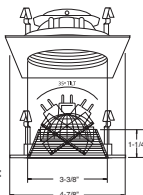

B1478SN-SN
Stepped Baffle (35° Tilt)

BAFFLE:
W, P, SN, CP, BZ

TRIM:
WH, BK, SN, CP, CH,
PB, BZ

PATENT #: D510,151

HOUSING COMPATIBILITY GUIDE:

1 2 3 4

B1488CP
Surface Adjustable (90° Tilt, 359° Rot.)

TRIM:
WH, BK, SN, CP, CH,
PB, BZ

PATENT #: D510,151

HOUSING COMPATIBILITY GUIDE:

1 2 3

B1486WH
Fully Adjustable (75° Tilt, 359° Rot.)

TRIM:
WH, BK, SN, CP, CH,
PB, BZ

PATENT #: D510,151

HOUSING COMPATIBILITY GUIDE:

1 2 3

B1489W-WH
Adjustable Pinhole w/ Baffle (35° Tilt)

AVAILABLE COLOR COMBINATIONS:
W-WH, P-WH

PATENT #: D510,151

HOUSING COMPATIBILITY GUIDE:

1 2 3 4

B1479CL-CH
Reflector (35° Tilt)

REFLECTOR:
CL, RG, W, MB, CP,
SN, BZ, SHZ

TRIM:
WH, BK, SN, CP, CH,
PB, BZ

PATENT #: D510,151

HOUSING COMPATIBILITY GUIDE:

1 2 3 4

B1487WH
Adjustable Spot (40° Tilt)

TRIM:
WH, BK

PATENT #: D510,151

HOUSING COMPATIBILITY GUIDE:

1 2 3 4

B1485W-WH
Eyeball (47° Tilt)

AVAILABLE COLOR COMBINATIONS:
CP-CP, SN-SN, W-WH,
P-WH, P-BK, BZ-BZ

PATENT #: D510,151

HOUSING COMPATIBILITY GUIDE:

1 2 3 4

B1491P-WH
Pinhole with Baffle

AVAILABLE COLOR COMBINATIONS:
CP-CP, SN-SN, W-WH,
P-WH, P-BK, BZ-BZ

PATENT #: D510,151

HOUSING COMPATIBILITY GUIDE:

1 2 3 4

B1480WH
Fully Adjustable (35° Tilt, 359° Rot.)

TRIM:
WH, BK, SN, CP, CH,
PB, BZ

PATENT #: D510,151

HOUSING COMPATIBILITY GUIDE:

1 2 3 4

B1495CL-SN
Semi-Frosted Shower Trim

REFLECTOR:
CL, RG, W, MB, CP, SN,
BZ, SHZ

TRIM:
WH, BK, SN, CP, CH,
PB, BZ

PATENT #: D510,151

HOUSING COMPATIBILITY GUIDE:

1 2 4

B1490WH-PEACH
Metropolitan Ice Lite

GLASS:
BLUE, GREEN, AMBER,
PEACH, FROSTED, CLEAR

TRIM:
WH, BK, SN, CP, CH,
PB, BZ

PATENT #: D510,151

HOUSING COMPATIBILITY GUIDE:

1 2 3 4

B1492WH-BLUE
Metropolitan Ice Lite

GLASS:
BLUE, GREEN, AMBER,
PEACH, FROSTED, CLEAR

TRIM:
WH, BK, SN, CP, CH,
PB, BZ

PATENT #: D510,151

HOUSING COMPATIBILITY GUIDE:

1 2 3 4