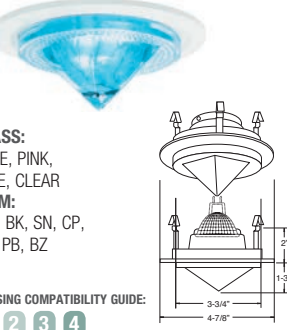

HOUSING COMPATIBILITY GUIDE:
1 2 3 4

B1423WH-WHITE
Metropolitan Opal Lens Lite

GLASS:
CRYSTAL, WHITE
TRIM:
WH, BK, SN, CP,
CH, PB, BZ

HOUSING COMPATIBILITY GUIDE:
1 2 3 4

B1409WH-BLUE
Pyramid Glass Lite

GLASS:
BLUE, PINK,
LIME, CLEAR
TRIM:
WH, BK, SN, CP,
CH, PB, BZ