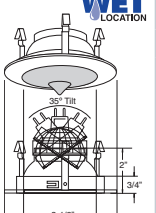

REFLECTOR:
CL

TRIM:
WH, BK, SN, CP, CH, PB, BZ

HOUSING COMPATIBILITY GUIDE:
1 2 4

B1438WH
Designer Point Shower Lite

REFLECTOR:
CL

TRIM:
WH, BK, SN, CP, CH, PB, BZ

HOUSING COMPATIBILITY GUIDE:
1 2 4

B1439WH
Smooth Frost Dome Shower Lite