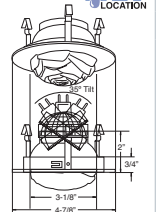

HOUSING COMPATIBILITY GUIDE:
1 2 4

B1462CL-WH
Semi-Frosted Shower Trim