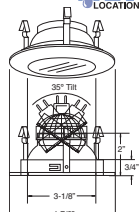

HOUSING COMPATIBILITY GUIDE:
1 2 4

B1437WH
Smooth Frost Shower Lite