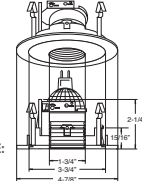

AVAILABLE COLOR COMBINATIONS:
CP-CP, SN-SN, W-WH, P-WH, P-BK, BZ-BZ, SN-WH

HOUSING COMPATIBILITY GUIDE:
1 2 3 4