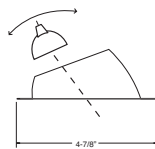

HOUSING COMPATIBILITY GUIDE:

1 2 3 4