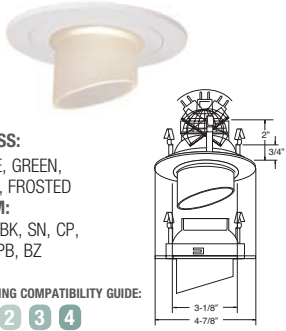

4" LOW VOLTAGE GLASS TRIMS

B1432WH
Wall Wash Frost Lite

GLASS:
BLUE, GREEN,
PINK, FROSTED
TRIM:
WH, BK, SN, CP,
CH, PB, BZ

HOUSING COMPATIBILITY GUIDE:
1 2 3 4