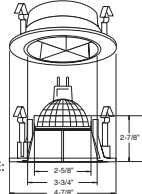

REFLECTOR:
CL

TRIM:
WH, BK, SN, CP, CH, PB, BZ

HOUSING COMPATIBILITY GUIDE:
1 2 3 4