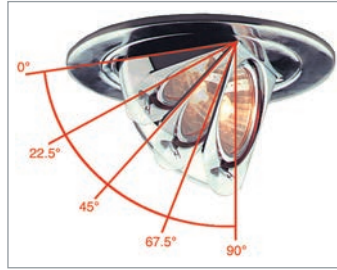

Due to the changes of constant improvement in lighting technology, all details are subject to change without notice. Consult factory for up to date information.

4" LOW VOLTAGE ADJUSTABLE TRIMS

B1406CP

Surface Adjustable (90° Tilt, 359° Rot.)

TRIM:
WH, BK, SN, CP, CH,
PB, BZ

HOUSING COMPATIBILITY GUIDE:
1 2 3

- Can take up to 2 optical accessories
- All die-cast construction is for functional and aesthetic use
- Used to accentuate an artwork or a particular object
- Relamps from the front