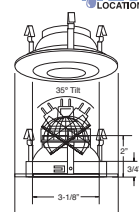

B1430WH
Crystal Rose Lite

GLASS:
CRYSTAL

TRIM:
WH, BK, SN, CP, CH, PB, BZ

HOUSING COMPATIBILITY GUIDE:
1 2 4

B1462CL-WH
Semi-Frosted Shower Trim

REFLECTOR:
CL, RG, W, MB, CP, SN, BZ, SHZ

TRIM:
WH, BK, SN, CP, CH, PB, BZ