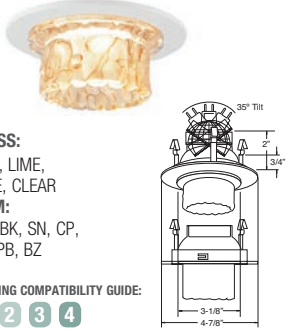

HOUSING COMPATIBILITY GUIDE:
1 2 3 4

B1436WH
Cylinder Lite

GLASS:
WHITE, PINK,
BLUE, GREEN
TRIM:
WH, BK, SN, CP,
CH, PB, BZ

HOUSING COMPATIBILITY GUIDE:
1 2 3 4

B1440WH-PINK
Tulip Lite

GLASS:
PINK, LIME,
BLUE, CLEAR
TRIM:
WH, BK, SN, CP,
CH, PB, BZ