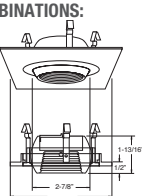

B1478SN-SN
Stepped Baffle (35° Tilt)

BAFFLE:
W, P, SN, CP, BZ

TRIM:
WH, BK, SN, CP, CH,
PB, BZ

PATENT #: D510,151

HOUSING COMPATIBILITY GUIDE:

1 2 3 4

B1488CP
Surface Adjustable (90° Tilt, 359° Rot.)

TRIM:
WH, BK, SN, CP, CH,
PB, BZ

PATENT #: D510,151

HOUSING COMPATIBILITY GUIDE:

1 2 3

B1486WH
Fully Adjustable (75° Tilt, 359° Rot.)

TRIM:
WH, BK, SN, CP, CH,
PB, BZ

PATENT #: D510,151

HOUSING COMPATIBILITY GUIDE:

1 2 3

B1489W-WH
Adjustable Pinhole w/ Baffle (35° Tilt)

AVAILABLE COLOR COMBINATIONS:
W-WH, P-WH

PATENT #: D510,151

HOUSING COMPATIBILITY GUIDE:

1 2 3 4

B1479CL-CH
Reflector (35° Tilt)

REFLECTOR:
CL, RG, W, MB, CP,
SN, BZ, SHZ

TRIM:
WH, BK, SN, CP, CH,
PB, BZ

PATENT #: D510,151

HOUSING COMPATIBILITY GUIDE:

1 2 3 4

B1487WH
Adjustable Spot (40° Tilt)

TRIM:
WH, BK

PATENT #: D510,151

HOUSING COMPATIBILITY GUIDE:

1 2 3 4

B1485W-WH
Eyeball (47° Tilt)

AVAILABLE COLOR COMBINATIONS:
CP-CP, SN-SN, W-WH,
P-WH, P-BK, BZ-BZ

PATENT #: D510,151

HOUSING COMPATIBILITY GUIDE:

1 2 3 4

B1491P-WH
Pinhole with Baffle

AVAILABLE COLOR COMBINATIONS:
CP-CP, SN-SN, W-WH,
P-WH, P-BK, BZ-BZ

PATENT #: D510,151

HOUSING COMPATIBILITY GUIDE:

1 2 3 4

B1480WH
Fully Adjustable (35° Tilt, 359° Rot.)

TRIM:
WH, BK, SN, CP, CH,
PB, BZ

PATENT #: D510,151

HOUSING COMPATIBILITY GUIDE:

1 2 3 4

B1495CL-SN
Semi-Frosted Shower Trim

REFLECTOR:
CL, RG, W, MB, CP, SN,
BZ, SHZ

TRIM:
WH, BK, SN, CP, CH,
PB, BZ

PATENT #: D510,151

HOUSING COMPATIBILITY GUIDE:

1 2 4

B1490WH-PEACH
Metropolitan Ice Lite

GLASS:
BLUE, GREEN, AMBER,
PEACH, FROSTED, CLEAR

TRIM:
WH, BK, SN, CP, CH,
PB, BZ

PATENT #: D510,151

HOUSING COMPATIBILITY GUIDE:

1 2 3 4

B1492WH-BLUE
Metropolitan Ice Lite

GLASS:
BLUE, GREEN, AMBER,
PEACH, FROSTED, CLEAR

TRIM:
WH, BK, SN, CP, CH,
PB, BZ

PATENT #: D510,151

HOUSING COMPATIBILITY GUIDE:

1 2 3 4