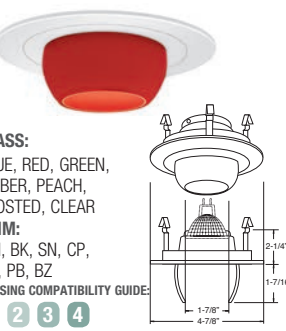

B1424WH-RED
Metropolitan Honey Lite

GLASS:
BLUE, RED, GREEN,
AMBER, PEACH,
FROSTED, CLEAR
TRIM:
WH, BK, SN, CP,
CH, PB, BZ

HOUSING COMPATIBILITY GUIDE:
1 2 3 4