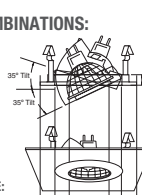

MR16 LENS FILTER

BP8MR16-BL BLUE
BP8MR16-GR GREEN
BP8MR16-PI PINK
BP8MR16-PU PURPLE
BP8MR16-DL DAY LIGHT

BP8MR16-YE YELLOW
BP8MR16-AM AMBER
BP8MR16-OR ORANGE
BP8MR16-RE RED