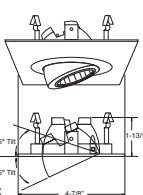

B1478SN-SN
Stepped Baffle (35° Tilt)

BAFFLE:
W, P, SN, CP, BZ

TRIM:
WH, BK, SN, CP, CH,
PB, BZ

PATENT #: D510,151

HOUSING COMPATIBILITY GUIDE:

1 2 3 4

B1488CP
Surface Adjustable (90° Tilt, 359° Rot.)

TRIM:
WH, BK, SN, CP, CH,
PB, BZ

PATENT #: D510,151

HOUSING COMPATIBILITY GUIDE:

1 2 3

B1486WH
Fully Adjustable (75° Tilt, 359° Rot.)

TRIM:
WH, BK, SN, CP, CH,
PB, BZ

PATENT #: D510,151

HOUSING COMPATIBILITY GUIDE:

1 2 3

B1489W-WH
Adjustable Pinhole w/ Baffle (35° Tilt)

AVAILABLE COLOR COMBINATIONS:
W-WH, P-WH

PATENT #: D510,151

HOUSING COMPATIBILITY GUIDE:

1 2 3 4

B1479CL-CH
Reflector (35° Tilt)

REFLECTOR:
CL, RG, W, MB, CP,
SN, BZ, SHZ

TRIM:
WH, BK, SN, CP, CH,
PB, BZ

PATENT #: D510,151

HOUSING COMPATIBILITY GUIDE:

1 2 3 4

B1487WH
Adjustable Spot (40° Tilt)

TRIM:
WH, BK

PATENT #: D510,151

HOUSING COMPATIBILITY GUIDE:

1 2 3 4

B1485W-WH
Eyeball (47° Tilt)

AVAILABLE COLOR COMBINATIONS:
CP-CP, SN-SN, W-WH,
P-WH, P-BK, BZ-BZ

PATENT #: D510,151

HOUSING COMPATIBILITY GUIDE:

1 2 3 4

B1491P-WH
Pinhole with Baffle

AVAILABLE COLOR COMBINATIONS:
CP-CP, SN-SN, W-WH,
P-WH, P-BK, BZ-BZ

PATENT #: D510,151

HOUSING COMPATIBILITY GUIDE:

1 2 3 4

B1480WH
Fully Adjustable (35° Tilt, 359° Rot.)

TRIM:
WH, BK, SN, CP, CH,
PB, BZ

PATENT #: D510,151

HOUSING COMPATIBILITY GUIDE:

1 2 3 4

B1495CL-SN
Semi-Frosted Shower Trim

REFLECTOR:
CL, RG, W, MB, CP, SN,
BZ, SHZ

TRIM:
WH, BK, SN, CP, CH,
PB, BZ

PATENT #: D510,151

HOUSING COMPATIBILITY GUIDE:

1 2 4

B1490WH-PEACH
Metropolitan Ice Lite

GLASS:
BLUE, GREEN, AMBER,
PEACH, FROSTED, CLEAR

TRIM:
WH, BK, SN, CP, CH,
PB, BZ

PATENT #: D510,151

HOUSING COMPATIBILITY GUIDE:

1 2 3 4

B1492WH-BLUE
Metropolitan Ice Lite

GLASS:
BLUE, GREEN, AMBER,
PEACH, FROSTED, CLEAR

TRIM:
WH, BK, SN, CP, CH,
PB, BZ

PATENT #: D510,151

HOUSING COMPATIBILITY GUIDE:

1 2 3 4