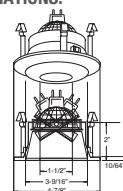

B1413P-SN
Pull Down Adjustable

BAFFLE:
W, P, SN, CP, BZ

TRIM:
WH, BK, SN, CP, CH, PB, BZ

HOUSING COMPATIBILITY GUIDE:
1 2 3

B1426CL-WH
The Illuminator II

AVAILABLE COLOR COMBINATIONS:
CL-BJK, CL-WH, RG-WH, W-WH