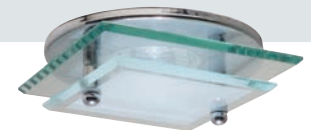

DESCRIPTION:

- All die-cast construction with frosted glass
- Internal gasket prevents light leakage
- Chrome trim finish standard on all trims

HOUSING COMPATIBILITY GUIDE:

FINISH TRIM	TRIM OUTSIDE DIA.	GUIDE	HOUSING COMPATIBILITY	MAX. LAMP WATTAGE
CH - Chrome	4-7/8"	1	BL4IC, BL4, BL4R	50W 12V MR16
General Lighting	Task Lighting	2	BL4IC-S, BL4OICE-S, BL4E-S, BL4RE-S	35W 12V MR16
		3	BL4-75, BL4R-75	75W 12V MR16
		4	G4IC, G4, G4R	50W 120V GU10

Due to the changes of constant improvement in lighting technology, all details are subject to change without notice. Consult factory for up to date information.