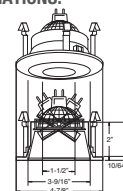

AVAILABLE COLOR COMBINATIONS:
CL-BK, CL-WH

HOUSING COMPATIBILITY GUIDE:
1 2 3 4