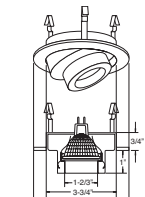

HOUSING COMPATIBILITY GUIDE:
1 2 3 4