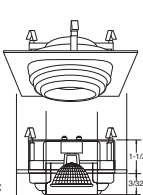

B1478SN-SN
Stepped Baffle (35° Tilt)

BAFFLE:
W, P, SN, CP, BZ

TRIM:
WH, BK, SN, CP, CH,
PB, BZ

PATENT #: D510,151

HOUSING COMPATIBILITY GUIDE:

1 2 3 4

B1488CP
Surface Adjustable (90° Tilt, 359° Rot.)

TRIM:
WH, BK, SN, CP, CH,
PB, BZ

PATENT #: D510,151

HOUSING COMPATIBILITY GUIDE:

1 2 3

B1486WH
Fully Adjustable (75° Tilt, 359° Rot.)

TRIM:
WH, BK, SN, CP, CH,
PB, BZ

PATENT #: D510,151

HOUSING COMPATIBILITY GUIDE:

1 2 3

B1489W-WH
Adjustable Pinhole w/ Baffle (35° Tilt)

AVAILABLE COLOR COMBINATIONS:
W-WH, P-WH

PATENT #: D510,151

HOUSING COMPATIBILITY GUIDE:

1 2 3 4

B1479CL-CH
Reflector (35° Tilt)

REFLECTOR:
CL, RG, W, MB, CP,
SN, BZ, SHZ

TRIM:
WH, BK, SN, CP, CH,
PB, BZ

PATENT #: D510,151

HOUSING COMPATIBILITY GUIDE:

1 2 3 4

B1487WH
Adjustable Spot (40° Tilt)

TRIM:
WH, BK

PATENT #: D510,151

HOUSING COMPATIBILITY GUIDE:

1 2 3 4

B1485W-WH
Eyeball (47° Tilt)

AVAILABLE COLOR COMBINATIONS:
CP-CP, SN-SN, W-WH,
P-WH, P-BK, BZ-BZ

PATENT #: D510,151

HOUSING COMPATIBILITY GUIDE:

1 2 3 4

B1491P-WH
Pinhole with Baffle

AVAILABLE COLOR COMBINATIONS:
CP-CP, SN-SN, W-WH,
P-WH, P-BK, BZ-BZ

PATENT #: D510,151

HOUSING COMPATIBILITY GUIDE:

1 2 3 4

B1480WH
Fully Adjustable (35° Tilt, 359° Rot.)

TRIM:
WH, BK, SN, CP, CH,
PB, BZ

PATENT #: D510,151

HOUSING COMPATIBILITY GUIDE:

1 2 3 4

B1495CL-SN
Semi-Frosted Shower Trim

REFLECTOR:
CL, RG, W, MB, CP, SN,
BZ, SHZ

TRIM:
WH, BK, SN, CP, CH,
PB, BZ

PATENT #: D510,151

HOUSING COMPATIBILITY GUIDE:

1 2 4

B1490WH-PEACH
Metropolitan Ice Lite

GLASS:
BLUE, GREEN, AMBER,
PEACH, FROSTED, CLEAR

TRIM:
WH, BK, SN, CP, CH,
PB, BZ

PATENT #: D510,151

HOUSING COMPATIBILITY GUIDE:

1 2 3 4

B1492WH-BLUE
Metropolitan Ice Lite

GLASS:
BLUE, GREEN, AMBER,
PEACH, FROSTED, CLEAR

TRIM:
WH, BK, SN, CP, CH,
PB, BZ

PATENT #: D510,151

HOUSING COMPATIBILITY GUIDE:

1 2 3 4