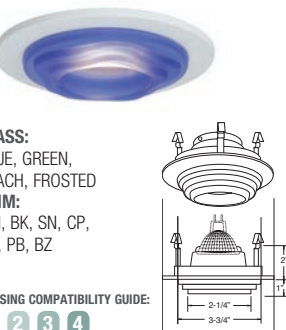

HOUSING COMPATIBILITY GUIDE:
1 2 3 4

B1425WH-AMBER
Metropolitan Step Lite

GLASS:
BLUE, GREEN, AMBER,
PEACH, FROSTED, CLEAR
TRIM:
WH, BK, SN, CP,
CH, PB, BZ

HOUSING COMPATIBILITY GUIDE:
1 2 3 4

B1469WH-BLUE
Designer Step Lite