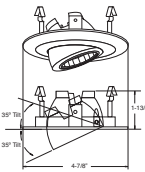

B1408WH

Fully Adjustable (75° Tilt, 359° Rot.)

TRIM:
WH, BK, SN, CP, CH,
PB, BZ

HOUSING COMPATIBILITY GUIDE:
1 2 3

B1412CH

Fully Adjustable (35° Tilt, 359° Rot.)

TRIM:
WH, BK, SN, CP, CH,
PB, BZ

HOUSING COMPATIBILITY GUIDE:
1 2 3 4