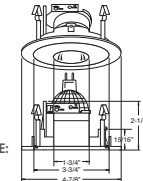

AVAILABLE COLOR COMBINATIONS:
CP-CP, SN-SN, RG-WH, MB-WH, W-WH, CL-WH, CL-SN

HOUSING COMPATIBILITY GUIDE:
1 2 3 4