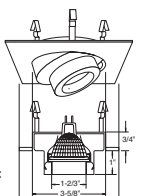

B1478SN-SN
Stepped Baffle (35° Tilt)

BAFFLE:
W, P, SN, CP, BZ

TRIM:
WH, BK, SN, CP, CH,
PB, BZ

PATENT #: D510,151

HOUSING COMPATIBILITY GUIDE:

1 2 3 4

B1488CP
Surface Adjustable (90° Tilt, 359° Rot.)

TRIM:
WH, BK, SN, CP, CH,
PB, BZ

PATENT #: D510,151

HOUSING COMPATIBILITY GUIDE:

1 2 3

B1486WH
Fully Adjustable (75° Tilt, 359° Rot.)

TRIM:
WH, BK, SN, CP, CH,
PB, BZ

PATENT #: D510,151

HOUSING COMPATIBILITY GUIDE:

1 2 3

B1489W-WH
Adjustable Pinhole w/ Baffle (35° Tilt)

AVAILABLE COLOR COMBINATIONS:
W-WH, P-WH

PATENT #: D510,151

HOUSING COMPATIBILITY GUIDE:

1 2 3 4

B1479CL-CH
Reflector (35° Tilt)

REFLECTOR:
CL, RG, W, MB, CP,
SN, BZ, SHZ

TRIM:
WH, BK, SN, CP, CH,
PB, BZ

PATENT #: D510,151

HOUSING COMPATIBILITY GUIDE:

1 2 3 4

B1487WH
Adjustable Spot (40° Tilt)

TRIM:
WH, BK

PATENT #: D510,151

HOUSING COMPATIBILITY GUIDE:

1 2 3 4

B1485W-WH
Eyeball (47° Tilt)

AVAILABLE COLOR COMBINATIONS:
CP-CP, SN-SN, W-WH,
P-WH, P-BK, BZ-BZ

PATENT #: D510,151

HOUSING COMPATIBILITY GUIDE:

1 2 3 4

B1491P-WH
Pinhole with Baffle

AVAILABLE COLOR COMBINATIONS:
CP-CP, SN-SN, W-WH,
P-WH, P-BK, BZ-BZ

PATENT #: D510,151

HOUSING COMPATIBILITY GUIDE:

1 2 3 4

B1480WH
Fully Adjustable (35° Tilt, 359° Rot.)

TRIM:
WH, BK, SN, CP, CH,
PB, BZ

PATENT #: D510,151

HOUSING COMPATIBILITY GUIDE:

1 2 3 4

B1495CL-SN
Semi-Frosted Shower Trim

REFLECTOR:
CL, RG, W, MB, CP, SN,
BZ, SHZ

TRIM:
WH, BK, SN, CP, CH,
PB, BZ

PATENT #: D510,151

HOUSING COMPATIBILITY GUIDE:

1 2 4

B1490WH-PEACH
Metropolitan Ice Lite

GLASS:
BLUE, GREEN, AMBER,
PEACH, FROSTED, CLEAR

TRIM:
WH, BK, SN, CP, CH,
PB, BZ

PATENT #: D510,151

HOUSING COMPATIBILITY GUIDE:

1 2 3 4

B1492WH-BLUE
Metropolitan Ice Lite

GLASS:
BLUE, GREEN, AMBER,
PEACH, FROSTED, CLEAR

TRIM:
WH, BK, SN, CP, CH,
PB, BZ

PATENT #: D510,151

HOUSING COMPATIBILITY GUIDE:

1 2 3 4