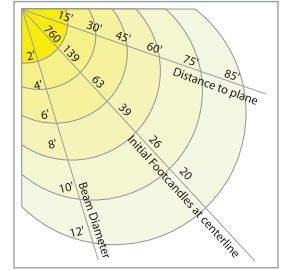

4" LOW VOLTAGE ADJUSTABLE TRIMS

B1406CP

Surface Adjustable (90° Tilt, 359° Rot.)

TRIM:
WH, BK, SN, CP, CH,
PB, BZ

HOUSING COMPATIBILITY GUIDE:
1 2 3

- Can take up to 2 optical accessories
- All die-cast construction is for functional and aesthetic use
- Used to accentuate an artwork or a particular object
- Relamps from the front

B1408WH

Fully Adjustable (75° Tilt, 359° Rot.)

TRIM:
WH, BK, SN, CP, CH,
PB, BZ

HOUSING COMPATIBILITY GUIDE:
1 2 3

B1412CH

Fully Adjustable (35° Tilt, 359° Rot.)

TRIM:
WH, BK, SN, CP, CH,
PB, BZ

HOUSING COMPATIBILITY GUIDE:
1 2 3 4

B1468W-WH

Fully Adj. w/ Baffle (35° Tilt, 359° Rot.)

AVAILABLE COLOR COMBINATIONS:
W-WH, P-WH, P-BK,
CP-CP, SN-SN, BZ-BZ

HOUSING COMPATIBILITY GUIDE:
1 2 3 4

B1461SN

Adjustable Gimbal (40° Tilt)

TRIM:
WH, BK, SN, CP, CH,
PB, BZ

HOUSING COMPATIBILITY GUIDE:
1 2 3 4

B1418P-WH

Adjustable Pinhole w/ Baffle (35° Tilt)

AVAILABLE COLOR COMBINATIONS:
W-WH, P-WH, P-BK,
P-PB

HOUSING COMPATIBILITY GUIDE:
1 2 3 4

B1419BK

Adjustable Spot (40° Tilt)

TRIM:
WH, BK, SN, CP, CH,
PB, BZ

HOUSING COMPATIBILITY GUIDE:
1 2 3 4

B1433P-WH

Adjustable Pinhole Baffle (15° Tilt)

AVAILABLE COLOR COMBINATIONS:
W-WH, P-WH

HOUSING COMPATIBILITY GUIDE:
1 2 3 4

GUIDE	HOUSING COMPATIBILITY	MAX. LAMP WATTAGE
1	BL4IC, BL4, BL4R	50W 12V MR16
2	BL4IC-S, BL40ICE-S, BL4E-S, BL4RE-S	35W 12V MR16
3	BL4-75, BL4R-75	75W 12V MR16
4	G4IC, G4, G4R	50W 120V GU10

ALL TRIMS ABOVE MIGHT BE SUBJECT TO PATENT

MR16 LENS FILTER
BP8MR16-BL BLUE
BP8MR16-GR GREEN
BP8MR16-PI PINK
BP8MR16-PU PURPLE
BP8MR16-DL DAY LIGHT

BP8MR16-YE YELLOW
BP8MR16-AM AMBER
BP8MR16-OR ORANGE
BP8MR16-RE RED

CAT. #
1. **BP8MR16-FR** FROSTED
2. **BP8MR16-SP** SPREAD
3. **BP8MR16-SF** SOFT FOCUS
4. **BP8MR16-HC** HONEY COMB