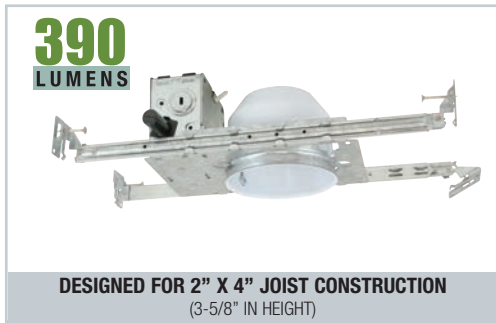

4" DEDICATED MR16 LED NON-IC SERIES SHALLOW HOUSING

BL4-S-HRS1260M

4" MINIATURE DEDICATED MR16 LED "NOISE-FREE" SHALLOW NON-IC HOUSING

INPUT VOLT.	INPUT FREQ.	WATT	CRI	COLOR TEMP.	LUMENS
120	50/60Hz	7W	80.0	2700°K/3000°K	390

DESCRIPTION

Developed especially for LED MR16 lamp applications. Crafted for sustainability and environmentally sensitive applications. Five times the life expectancy of halogen MR16 with 80% energy savings. Small aperture LED MR16 dedicated, thermally protected, New Construction Non insulated ceilings or where insulation can be kept 3" from the housing, furnished with preinstalled adjustable bar hangers.

SPECIFICATION

HOUSING - High temperature painted 22 gauge deep drawn single piece housing. Adjusts vertically in plaster frame to accommodate 1/2" to 1-3/8" ceiling. Accommodates lamps up to 35W depending on trim used.

DRIVER - Class II dimming electronic driver.

BAR HANGERS - Preinstalled bar hangers allow housing to be positioned and locked at any point within a 24" joist span and can be shortened for 12" joists. They contain a double-headed real nail for secure attachment into the joist. Bar hanger nails are installed on a 20° downward angle for better contact, and the 90° pivoting mounting plate makes installation fast and accurate. Bar hangers can fit onto T-Bar spline with additional slots and holes for special mounting methods if necessary.

JUNCTION BOX - through-branch circuit wiring and has four 1/2" KOs, one 3/4" KO and four Romex knockouts with true pry-out slots and strain clamps.

OPTION

1. AIR-SHUT - Gasket to prevent air flow from heated or air conditioned spaces.

• Meets all national air flow requirements.

25,000 hrs
RATED LIFE