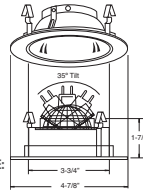

REFLECTOR:
CL, RG, W, MB, CP, SN, BZ, SHZ

TRIM:
WH, BK, SN, CP, CH, PB, BZ

HOUSING COMPATIBILITY GUIDE:
1 2 3 4