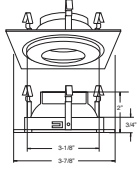

B1396CP Square Baffle w/ Square Trim Ring

Forte

AVAILABLE COLOR COMBINATIONS:
W-WH, P-WH, P-BK, CP-CP, SN-SN, BZ-BZ

PATENT PENDING

HOUSING COMPATIBILITY GUIDE:
1 2 3 4

B1378SN-SN Stepped Baffle (35° Tilt)

Spectrum

AVAILABLE COLOR COMBINATIONS:
W-WH, P-WH, P-BK, CP-CP, SN-SN, BZ-BZ

PATENT #: D510,151

HOUSING COMPATIBILITY GUIDE:
1 2 3

B1379CL-CH Reflector (35° Tilt)

Radiance

AVAILABLE COLOR COMBINATIONS:
CL-WH, CL-CH, CL-SN, RG-WH, SN-SN, SN-WH, W-WH

PATENT #: D510,151

HOUSING COMPATIBILITY GUIDE:
1 2 3

B1383WH Slot Aperture (35° Tilt)

Apertura

TRIM:
BZ, WH

PATENT #: D510,151

HOUSING COMPATIBILITY GUIDE:
1 2 3

B1380WH Fully Adjustable (35° Tilt, 359° Rot.)

Galleria

TRIM:
WH, BK, BZ, CH, SN, CP

PATENT #: D510,151

HOUSING COMPATIBILITY GUIDE:
1 2 3

B1384P-WH Fully Adj. w/ Baffle (35° Tilt, 359° Rot.)

Galleria

AVAILABLE COLOR COMBINATIONS:
W-WH, P-WH, P-BK, CP-CP, SN-SN, BZ-BZ

PATENT #: D510,151

HOUSING COMPATIBILITY GUIDE:
1 2 3

B1386WH Fully Adjustable (75° Tilt, 359° Rot.)

Galleria

TRIM:
WH, BK, SN, BZ

PATENT #: D510,151

HOUSING COMPATIBILITY GUIDE:
1 2

B1395CL-SN Semi-Frosted Shower Trim

FOR WET LOCATION

Aqua

AVAILABLE COLOR COMBINATIONS:
CL-BK, CL-SN, CL-WH, CL-BZ, CP-CP, SN-SN

PATENT #: D510,151

HOUSING COMPATIBILITY GUIDE:
1 2 3

B1390WH-PEACH Metropolitan Ice Lite

GLASS:
BLUE, PEACH, FROSTED, CLEAR, GREEN, AMBER

TRIM: WH

PATENT #: D510,151

HOUSING COMPATIBILITY GUIDE:
1 2 3

B1391P-WH Pinhole with Baffle

Forte

AVAILABLE COLOR COMBINATIONS:
W-WH, P-WH

PATENT #: D510,151

HOUSING COMPATIBILITY GUIDE:
1 2 3

B1320WH-FROSTED Metropolitan Moon Lite

GLASS:
BLUE, PEACH, FROSTED, CRYSTAL, GREEN, AMBER

TRIM: WH

PATENT #: D508,750

HOUSING COMPATIBILITY GUIDE:
1 2 3

B1325WH-AMBER Metropolitan Step Lite