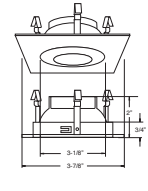

B1396CP Square Baffle w/ Square Trim Ring

Forte

AVAILABLE COLOR COMBINATIONS:
W-WH, P-WH, P-BK, CP-CP, SN-SN, BZ-BZ

PATENT PENDING

HOUSING COMPATIBILITY GUIDE:
1 2 3 4

B1378SN-SN Stepped Baffle (35° Tilt)

Spectrum

AVAILABLE COLOR COMBINATIONS:
W-WH, P-WH, P-BK, CP-CP, SN-SN, BZ-BZ

PATENT #: D510,151

HOUSING COMPATIBILITY GUIDE:
1 2 3

B1379CL-CH Reflector (35° Tilt)

Radiance

AVAILABLE COLOR COMBINATIONS:
CL-WH, CL-CH, CL-SN, RG-WH, SN-SN, SN-WH, W-WH

PATENT #: D510,151

HOUSING COMPATIBILITY GUIDE:
1 2 3

B1383WH Slot Aperture (35° Tilt)

Apertura

TRIM:
BZ, WH

PATENT #: D510,151

HOUSING COMPATIBILITY GUIDE:
1 2 3

B1380WH Fully Adjustable (35° Tilt, 359° Rot.)

Galleria

TRIM:
WH, BK, BZ, CH, SN, CP

PATENT #: D510,151

HOUSING COMPATIBILITY GUIDE:
1 2 3

B1384P-WH Fully Adj. w/ Baffle (35° Tilt, 359° Rot.)

Galleria

AVAILABLE COLOR COMBINATIONS:
W-WH, P-WH, P-BK, CP-CP, SN-SN, BZ-BZ

PATENT #: D510,151

HOUSING COMPATIBILITY GUIDE:
1 2 3

B1386WH Fully Adjustable (75° Tilt, 359° Rot.)

Galleria

TRIM:
WH, BK, SN, BZ

PATENT #: D510,151

HOUSING COMPATIBILITY GUIDE:
1 2

B1395CL-SN Semi-Frosted Shower Trim

FOR WET LOCATION

Aqua

AVAILABLE COLOR COMBINATIONS:
CL-BK, CL-SN, CL-WH, CL-BZ, CP-CP, SN-SN

PATENT #: D510,151

HOUSING COMPATIBILITY GUIDE:
1 2 3

B1390WH-PEACH Metropolitan Ice Lite

GLASS:
BLUE, PEACH, FROSTED, CLEAR, GREEN, AMBER

TRIM: WH

PATENT #: D510,151

HOUSING COMPATIBILITY GUIDE:
1 2 3

B1391P-WH Pinhole with Baffle

Forte

AVAILABLE COLOR COMBINATIONS:
W-WH, P-WH

PATENT #: D510,151

HOUSING COMPATIBILITY GUIDE:
1 2 3

B1320WH-FROSTED Metropolitan Moon Lite

GLASS:
BLUE, PEACH, FROSTED, CRYSTAL, GREEN, AMBER

TRIM: WH

PATENT #: D508,750

HOUSING COMPATIBILITY GUIDE:
1 2 3

B1325WH-AMBER Metropolitan Step Lite