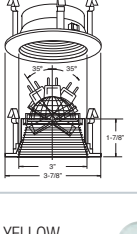

B1301CP-CP Stepped Baffle (35° Tilt)

Spectrum

AVAILABLE COLOR COMBINATIONS:
W-WH, P-WH, P-BK, CP-CP, SN-SN, BZ-BZ

PATENT #: D510,151

HOUSING COMPATIBILITY GUIDE:
1 2 3

B1302CP-WH Reflector (35° Tilt)

Radiance