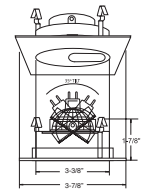

B1383WH Slot Aperture (35° Tilt)

Apertura

TRIM:
BZ, WH

PATENT #: D510,151

HOUSING COMPATIBILITY GUIDE:
1 2 3

B1380WH Fully Adjustable (35° Tilt, 359° Rot.)

Galleria

TRIM:
WH, BK, BZ, CH, SN, CP