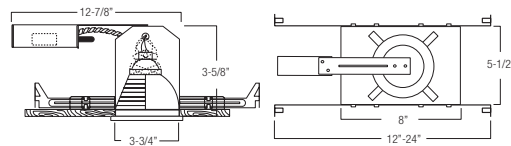

TYPE	GE MR16 LED LAMP INCLUDED	VOLTAGE	OPTION
BL3-S-HRS1260M	☐ LED7DMR16/830/15	☐ 120	☐ AT Air-Shut
	☐ LED7DMR16/830/25		
	☐ LED7DMR16/830/35		
	☐ LED7DMR16/827/15		
	☐ LED7DMR16/827/25		
	☐ LED7DMR16/827/35		
	☐ LED7DMR16/NFL/TP		

BL3R-S-HRS1260M

3" MINIATURE DEDICATED MR16 LED "NOISE-FREE" SHALLOW NON-IC REMODEL HOUSING