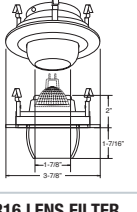

B1396CP Square Baffle w/ Square Trim Ring

Forte

AVAILABLE COLOR COMBINATIONS:
W-WH, P-WH, P-BK, CP-CP, SN-SN, BZ-BZ

PATENT PENDING

HOUSING COMPATIBILITY GUIDE:
1 2 3 4

B1378SN-SN Stepped Baffle (35° Tilt)

Spectrum

AVAILABLE COLOR COMBINATIONS:
W-WH, P-WH, P-BK, CP-CP, SN-SN, BZ-BZ

PATENT #: D510,151

HOUSING COMPATIBILITY GUIDE:
1 2 3

B1379CL-CH Reflector (35° Tilt)

Radiance

AVAILABLE COLOR COMBINATIONS:
CL-WH, CL-CH, CL-SN, RG-WH, SN-SN, SN-WH, W-WH

PATENT #: D510,151

HOUSING COMPATIBILITY GUIDE:
1 2 3

B1383WH Slot Aperture (35° Tilt)

Apertura

TRIM:
BZ, WH

PATENT #: D510,151

HOUSING COMPATIBILITY GUIDE:
1 2 3

B1380WH Fully Adjustable (35° Tilt, 359° Rot.)

Galleria

TRIM:
WH, BK, BZ, CH, SN, CP

PATENT #: D510,151

HOUSING COMPATIBILITY GUIDE:
1 2 3

B1384P-WH Fully Adj. w/ Baffle (35° Tilt, 359° Rot.)

Galleria

AVAILABLE COLOR COMBINATIONS:
W-WH, P-WH, P-BK, CP-CP, SN-SN, BZ-BZ

PATENT #: D510,151

HOUSING COMPATIBILITY GUIDE:
1 2 3

B1386WH Fully Adjustable (75° Tilt, 359° Rot.)

Galleria

TRIM:
WH, BK, SN, BZ

PATENT #: D510,151

HOUSING COMPATIBILITY GUIDE:
1 2

B1395CL-SN Semi-Frosted Shower Trim

FOR WET LOCATION

Aqua

AVAILABLE COLOR COMBINATIONS:
CL-BK, CL-SN, CL-WH, CL-BZ, CP-CP, SN-SN

PATENT #: D510,151

HOUSING COMPATIBILITY GUIDE:
1 2 3

B1390WH-PEACH Metropolitan Ice Lite

GLASS:
BLUE, PEACH, FROSTED, CLEAR, GREEN, AMBER

TRIM: WH

PATENT #: D510,151

HOUSING COMPATIBILITY GUIDE:
1 2 3

B1391P-WH Pinhole with Baffle

Forte

AVAILABLE COLOR COMBINATIONS:
W-WH, P-WH

PATENT #: D510,151

HOUSING COMPATIBILITY GUIDE:
1 2 3

B1320WH-FROSTED Metropolitan Moon Lite

GLASS:
BLUE, PEACH, FROSTED, CRYSTAL, GREEN, AMBER

TRIM: WH

PATENT #: D508,750

HOUSING COMPATIBILITY GUIDE:
1 2 3

B1325WH-AMBER Metropolitan Step Lite