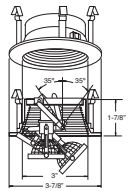

HOUSING COMPATIBILITY GUIDE:
1 2

ALL TRIMS ABOVE ARE PATENT PENDING

GUIDE	HOUSING COMPATIBILITY	MAX. LAMP WATTAGE
1	BL3IC, BL3, BL3R	50W 12V MR16
2	BL3-75	75W 12V MR16
3	G3IC, G3, G3R	50W 120V GU10
4	BL30IC-E, BL3E-S, BL3RE-S	35W 12V MR16

BAFFLE FINISH:

- **W** White
- **P** Black
- **SN** Satin Nickel
- **CP** Copper
- **BZ** Bronze

REFLECTOR FINISH:

- **CL** Chrome
- **RG** Gold
- **W** White
- **MB** Black

RING/TRIM FINISH:

- **BZ** Bronze
- **CP** Copper
- **SHZ** Satin Haze
- **WH** White
- **BK** Black
- **SN** Satin Nickel
- **CP** Copper
- **CH** Chrome
- **PB** Polish Brass
- **BZ** Bronze

General Lighting

Accent Lighting

Task Lighting

Wall Wash Lighting

Sloped Ceiling Lighting

3 INCH LOW VOLTAGE TRIMS