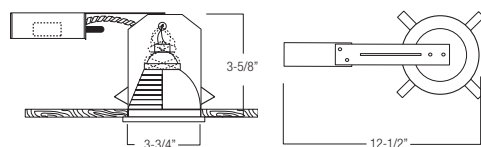

TYPE	GE MR16 LED LAMP INCLUDED	VOLTAGE	OPTION
BL3R-S-HRS1260M	☐ LED7DMR16/830/15	☐ 120	☐ AT Air-Shut
	☐ LED7DMR16/830/25		
	☐ LED7DMR16/830/35		
	☐ LED7DMR16/827/15		
	☐ LED7DMR16/827/25		
	☐ LED7DMR16/827/35		
	☐ LED7DMR16/NFL/TP		

3"

3 INCH DEDICATED MR16 LED NON-IC SHALLOW HOUSING