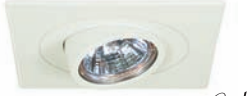

B1386WH Fully Adjustable (75° Tilt, 359° Rot.)

Galleria

TRIM:
WH, BK, SN, BZ

PATENT #: D510,151

HOUSING COMPATIBILITY GUIDE:
1 2