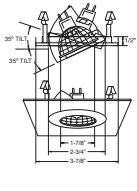

B1383WH Slot Aperture (35° Tilt)

Apertura

TRIM:
BZ, WH

PATENT #: D510,151

HOUSING COMPATIBILITY GUIDE:
1 2 3

B1380WH Fully Adjustable (35° Tilt, 359° Rot.)

Galleria

TRIM:
WH, BK, BZ, CH, SN, CP

PATENT #: D510,151

HOUSING COMPATIBILITY GUIDE:
1 2 3

B1384P-WH Fully Adj. w/ Baffle (35° Tilt, 359° Rot.)

Galleria

AVAILABLE COLOR COMBINATIONS:
W-WH, P-WH, P-BK, CP-CP, SN-SN, BZ-BZ

PATENT #: D510,151

HOUSING COMPATIBILITY GUIDE:
1 2 3