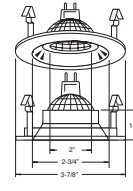

HOUSING COMPATIBILITY GUIDE:
1 2 3 4

B1306WH
Fully Adjustable (75° Tilt, 359° Rot.)