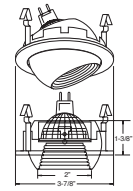

AVAILABLE COLOR COMBINATIONS:
W-WH, P-WH, P-BK,
CP-CP, SN-SN, BZ-BZ

HOUSING COMPATIBILITY GUIDE:
1 2 3 4

B1304W-WH
Eyeball w/ Baffle (47° Tilt)

Galleria

AVAILABLE COLOR COMBINATIONS:
W-WH, P-WH, P-BK,
CP-CP, SN-SN