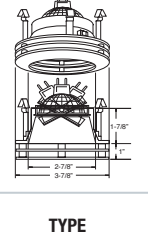

MR16 LENS FILTER
BP8MR16-BL BLUE
BP8MR16-GR GREEN
BP8MR16-PI PINK
BP8MR16-PU PURPLE
BP8MR16-DL DAY LIGHT

BP8MR16-YE YELLOW
BP8MR16-AM AMBER
BP8MR16-OR ORANGE
BP8MR16-RE RED