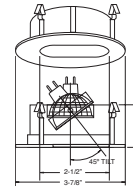

HOUSING COMPATIBILITY GUIDE:
1 2 3

B1314P-WH
Pinhole with Baffle