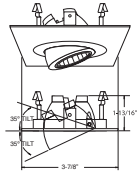

B1396CP Square Baffle w/ Square Trim Ring

Forte

AVAILABLE COLOR COMBINATIONS:
W-WH, P-WH, P-BK, CP-CP, SN-SN, BZ-BZ

PATENT PENDING

HOUSING COMPATIBILITY GUIDE:
1 2 3 4

B1378SN-SN Stepped Baffle (35° Tilt)

Spectrum

AVAILABLE COLOR COMBINATIONS:
W-WH, P-WH, P-BK, CP-CP, SN-SN, BZ-BZ

PATENT #: D510,151

HOUSING COMPATIBILITY GUIDE:
1 2 3

B1379CL-CH Reflector (35° Tilt)

Radiance

AVAILABLE COLOR COMBINATIONS:
CL-WH, CL-CH, CL-SN, RG-WH, SN-SN, SN-WH, W-WH

PATENT #: D510,151

HOUSING COMPATIBILITY GUIDE:
1 2 3

B1383WH Slot Aperture (35° Tilt)

Apertura

TRIM:
BZ, WH

PATENT #: D510,151

HOUSING COMPATIBILITY GUIDE:
1 2 3

B1380WH Fully Adjustable (35° Tilt, 359° Rot.)

Galleria

TRIM:
WH, BK, BZ, CH, SN, CP

PATENT #: D510,151

HOUSING COMPATIBILITY GUIDE:
1 2 3

B1384P-WH Fully Adj. w/ Baffle (35° Tilt, 359° Rot.)

Galleria

AVAILABLE COLOR COMBINATIONS:
W-WH, P-WH, P-BK, CP-CP, SN-SN, BZ-BZ

PATENT #: D510,151

HOUSING COMPATIBILITY GUIDE:
1 2 3

B1386WH Fully Adjustable (75° Tilt, 359° Rot.)

Galleria

TRIM:
WH, BK, SN, BZ

PATENT #: D510,151

HOUSING COMPATIBILITY GUIDE:
1 2

B1395CL-SN Semi-Frosted Shower Trim

FOR WET LOCATION

Aqua

AVAILABLE COLOR COMBINATIONS:
CL-BK, CL-SN, CL-WH, CL-BZ, CP-CP, SN-SN

PATENT #: D510,151

HOUSING COMPATIBILITY GUIDE:
1 2 3

B1390WH-PEACH Metropolitan Ice Lite

GLASS:
BLUE, PEACH, FROSTED, CLEAR, GREEN, AMBER

TRIM: WH

PATENT #: D510,151

HOUSING COMPATIBILITY GUIDE:
1 2 3

B1391P-WH Pinhole with Baffle

Forte

AVAILABLE COLOR COMBINATIONS:
W-WH, P-WH

PATENT #: D510,151

HOUSING COMPATIBILITY GUIDE:
1 2 3

B1320WH-FROSTED Metropolitan Moon Lite

GLASS:
BLUE, PEACH, FROSTED, CRYSTAL, GREEN, AMBER

TRIM: WH

PATENT #: D508,750

HOUSING COMPATIBILITY GUIDE:
1 2 3

B1325WH-AMBER Metropolitan Step Lite