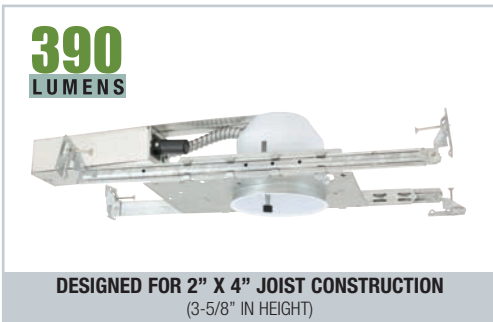

BL3-S-HRS1260M

3" MINIATURE DEDICATED MR16 LED "NOISE-FREE" SHALLOW NON-IC HOUSING

INPUT VOLT.	INPUT FREQ.	WATT	CRI	COLOR TEMP.	LUMENS
120	50/60Hz	7W	80.0	2700°K/3000°K	390

DESCRIPTION

Developed especially for LED MR16 lamp applications. Crafted for sustainability and environmentally sensitive applications. Five times the life expectancy of halogen MR16 with 80% energy savings. Small aperture LED MR16 dedicated, thermally protected, New Construction Non insulated ceilings or where insulation can be kept 3" from the housing, furnished with preinstalled adjustable bar hangers.

SPECIFICATION

HOUSING - High temperature painted 22 gauge deep drawn single piece housing. Adjusts vertically in plaster frame to accommodate 1/2" to 1-3/8" ceiling. Accommodates lamps up to 35W depending on trim used.