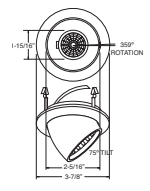

Galleria

HOUSING COMPATIBILITY GUIDE:
1 2 4

B1312SN
Fully Adjustable (35° Tilt)