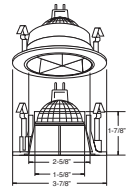

HOUSING COMPATIBILITY GUIDE:
1 2 3

B1313P-SN
Pull Down Adjustable