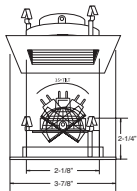

B1396CP Square Baffle w/ Square Trim Ring

Forte

AVAILABLE COLOR COMBINATIONS:
W-WH, P-WH, P-BK, CP-CP, SN-SN, BZ-BZ

PATENT PENDING

HOUSING COMPATIBILITY GUIDE:
1 2 3 4

B1378SN-SN Stepped Baffle (35° Tilt)

Spectrum

AVAILABLE COLOR COMBINATIONS:
W-WH, P-WH, P-BK, CP-CP, SN-SN, BZ-BZ

PATENT #: D510,151

HOUSING COMPATIBILITY GUIDE:
1 2 3

B1379CL-CH Reflector (35° Tilt)

Radiance

AVAILABLE COLOR COMBINATIONS:
CL-WH, CL-CH, CL-SN, RG-WH, SN-SN, SN-WH, W-WH

PATENT #: D510,151

HOUSING COMPATIBILITY GUIDE:
1 2 3

B1383WH Slot Aperture (35° Tilt)

Apertura

TRIM:
BZ, WH

PATENT #: D510,151

HOUSING COMPATIBILITY GUIDE:
1 2 3

B1380WH Fully Adjustable (35° Tilt, 359° Rot.)

Galleria

TRIM:
WH, BK, BZ, CH, SN, CP

PATENT #: D510,151

HOUSING COMPATIBILITY GUIDE:
1 2 3

B1384P-WH Fully Adj. w/ Baffle (35° Tilt, 359° Rot.)

Galleria

AVAILABLE COLOR COMBINATIONS:
W-WH, P-WH, P-BK, CP-CP, SN-SN, BZ-BZ

PATENT #: D510,151

HOUSING COMPATIBILITY GUIDE:
1 2 3

B1386WH Fully Adjustable (75° Tilt, 359° Rot.)

Galleria

TRIM:
WH, BK, SN, BZ

PATENT #: D510,151

HOUSING COMPATIBILITY GUIDE:
1 2

B1395CL-SN Semi-Frosted Shower Trim

FOR WET LOCATION

Aqua

AVAILABLE COLOR COMBINATIONS:
CL-BK, CL-SN, CL-WH, CL-BZ, CP-CP, SN-SN

PATENT #: D510,151

HOUSING COMPATIBILITY GUIDE:
1 2 3

B1390WH-PEACH Metropolitan Ice Lite

GLASS:
BLUE, PEACH, FROSTED, CLEAR, GREEN, AMBER

TRIM: WH

PATENT #: D510,151

HOUSING COMPATIBILITY GUIDE:
1 2 3

B1391P-WH Pinhole with Baffle

Forte

AVAILABLE COLOR COMBINATIONS:
W-WH, P-WH

PATENT #: D510,151

HOUSING COMPATIBILITY GUIDE:
1 2 3

B1320WH-FROSTED Metropolitan Moon Lite

GLASS:
BLUE, PEACH, FROSTED, CRYSTAL, GREEN, AMBER

TRIM: WH

PATENT #: D508,750

HOUSING COMPATIBILITY GUIDE:
1 2 3

B1325WH-AMBER Metropolitan Step Lite