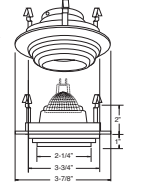

GLASS:
BLUE, PEACH, FROSTED, CRYSTAL, GREEN, AMBER

TRIM: WH

PATENT #: D509,314

HOUSING COMPATIBILITY GUIDE:
1 2 3