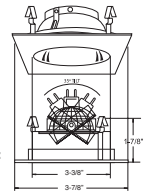

B1383WH Slot Aperture (35° Tilt)

Apertura

TRIM:
BZ, WH

PATENT #: D510,151

HOUSING COMPATIBILITY GUIDE:
1 2 3

B1380WH Fully Adjustable (35° Tilt, 359° Rot.)

Galleria

TRIM:
WH, BK, BZ, CH, SN, CP