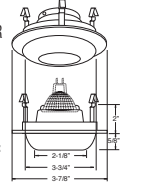

GLASS:
BLUE, PEACH, FROSTED, CRYSTAL, GREEN, AMBER

TRIM: WH

PATENT #: D508,750

HOUSING COMPATIBILITY GUIDE:
1 2 3