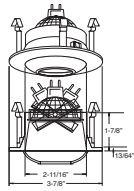

3"

3 INCH DEDICATED MR16 LED NON-IC SHALLOW HOUSING

3" LOW VOLTAGE TRIMS

B1326CL-WH
The Illuminator II

Illuminator

AVAILABLE COLOR COMBINATIONS:
CL-WH, W-WH

HOUSING COMPATIBILITY GUIDE:
1 2 3

B1366CL-WH
The Illuminator