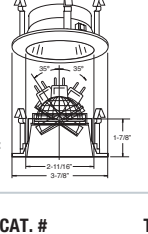

B1396CP Square Baffle w/ Square Trim Ring

Forte

AVAILABLE COLOR COMBINATIONS:
W-WH, P-WH, P-BK, CP-CP, SN-SN, BZ-BZ

PATENT PENDING

HOUSING COMPATIBILITY GUIDE:
1 2 3 4

B1378SN-SN Stepped Baffle (35° Tilt)

Spectrum

AVAILABLE COLOR COMBINATIONS:
W-WH, P-WH, P-BK, CP-CP, SN-SN, BZ-BZ

PATENT #: D510,151

HOUSING COMPATIBILITY GUIDE:
1 2 3

B1379CL-CH Reflector (35° Tilt)

Radiance

AVAILABLE COLOR COMBINATIONS:
CL-WH, CL-CH, CL-SN, RG-WH, SN-SN, SN-WH, W-WH

PATENT #: D510,151

HOUSING COMPATIBILITY GUIDE:
1 2 3

B1383WH Slot Aperture (35° Tilt)

Apertura

TRIM:
BZ, WH

PATENT #: D510,151

HOUSING COMPATIBILITY GUIDE:
1 2 3

B1380WH Fully Adjustable (35° Tilt, 359° Rot.)

Galleria

TRIM:
WH, BK, BZ, CH, SN, CP

PATENT #: D510,151

HOUSING COMPATIBILITY GUIDE:
1 2 3

B1384P-WH Fully Adj. w/ Baffle (35° Tilt, 359° Rot.)

Galleria

AVAILABLE COLOR COMBINATIONS:
W-WH, P-WH, P-BK, CP-CP, SN-SN, BZ-BZ

PATENT #: D510,151

HOUSING COMPATIBILITY GUIDE:
1 2 3

B1386WH Fully Adjustable (75° Tilt, 359° Rot.)

Galleria

TRIM:
WH, BK, SN, BZ

PATENT #: D510,151

HOUSING COMPATIBILITY GUIDE:
1 2

B1395CL-SN Semi-Frosted Shower Trim

FOR WET LOCATION

Aqua

AVAILABLE COLOR COMBINATIONS:
CL-BK, CL-SN, CL-WH, CL-BZ, CP-CP, SN-SN

PATENT #: D510,151

HOUSING COMPATIBILITY GUIDE:
1 2 3

B1390WH-PEACH Metropolitan Ice Lite

GLASS:
BLUE, PEACH, FROSTED, CLEAR, GREEN, AMBER

TRIM: WH

PATENT #: D510,151

HOUSING COMPATIBILITY GUIDE:
1 2 3

B1391P-WH Pinhole with Baffle

Forte

AVAILABLE COLOR COMBINATIONS:
W-WH, P-WH

PATENT #: D510,151

HOUSING COMPATIBILITY GUIDE:
1 2 3

B1320WH-FROSTED Metropolitan Moon Lite

GLASS:
BLUE, PEACH, FROSTED, CRYSTAL, GREEN, AMBER

TRIM: WH

PATENT #: D508,750

HOUSING COMPATIBILITY GUIDE:
1 2 3

B1325WH-AMBER Metropolitan Step Lite