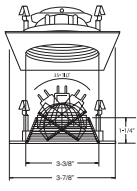

B1396CP Square Baffle w/ Square Trim Ring

Forte

AVAILABLE COLOR COMBINATIONS:
W-WH, P-WH, P-BK, CP-CP, SN-SN, BZ-BZ

PATENT PENDING

HOUSING COMPATIBILITY GUIDE:
1 2 3 4

B1378SN-SN Stepped Baffle (35° Tilt)

Spectrum

AVAILABLE COLOR COMBINATIONS:
W-WH, P-WH, P-BK, CP-CP, SN-SN, BZ-BZ

PATENT #: D510,151

HOUSING COMPATIBILITY GUIDE:
1 2 3

B1379CL-CH Reflector (35° Tilt)

Radiance

AVAILABLE COLOR COMBINATIONS:
CL-WH, CL-CH, CL-SN, RG-WH, SN-SN, SN-WH, W-WH

PATENT #: D510,151

HOUSING COMPATIBILITY GUIDE:
1 2 3

B1383WH Slot Aperture (35° Tilt)

Apertura

TRIM:
BZ, WH

PATENT #: D510,151

HOUSING COMPATIBILITY GUIDE:
1 2 3

B1380WH Fully Adjustable (35° Tilt, 359° Rot.)

Galleria

TRIM:
WH, BK, BZ, CH, SN, CP

PATENT #: D510,151

HOUSING COMPATIBILITY GUIDE:
1 2 3

B1384P-WH Fully Adj. w/ Baffle (35° Tilt, 359° Rot.)

Galleria

AVAILABLE COLOR COMBINATIONS:
W-WH, P-WH, P-BK, CP-CP, SN-SN, BZ-BZ

PATENT #: D510,151

HOUSING COMPATIBILITY GUIDE:
1 2 3

B1386WH Fully Adjustable (75° Tilt, 359° Rot.)

Galleria

TRIM:
WH, BK, SN, BZ

PATENT #: D510,151

HOUSING COMPATIBILITY GUIDE:
1 2

B1395CL-SN Semi-Frosted Shower Trim

FOR WET LOCATION

Aqua

AVAILABLE COLOR COMBINATIONS:
CL-BK, CL-SN, CL-WH, CL-BZ, CP-CP, SN-SN

PATENT #: D510,151

HOUSING COMPATIBILITY GUIDE:
1 2 3

B1390WH-PEACH Metropolitan Ice Lite

GLASS:
BLUE, PEACH, FROSTED, CLEAR, GREEN, AMBER

TRIM: WH

PATENT #: D510,151

HOUSING COMPATIBILITY GUIDE:
1 2 3

B1391P-WH Pinhole with Baffle

Forte

AVAILABLE COLOR COMBINATIONS:
W-WH, P-WH

PATENT #: D510,151

HOUSING COMPATIBILITY GUIDE:
1 2 3

B1320WH-FROSTED Metropolitan Moon Lite

GLASS:
BLUE, PEACH, FROSTED, CRYSTAL, GREEN, AMBER

TRIM: WH

PATENT #: D508,750

HOUSING COMPATIBILITY GUIDE:
1 2 3

B1325WH-AMBER Metropolitan Step Lite