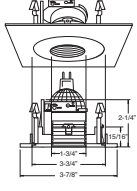

B1396CP Square Baffle w/ Square Trim Ring

Forte

AVAILABLE COLOR COMBINATIONS:
W-WH, P-WH, P-BK, CP-CP, SN-SN, BZ-BZ

PATENT PENDING

HOUSING COMPATIBILITY GUIDE:
1 2 3 4

B1378SN-SN Stepped Baffle (35° Tilt)

Spectrum

AVAILABLE COLOR COMBINATIONS:
W-WH, P-WH, P-BK, CP-CP, SN-SN, BZ-BZ

PATENT #: D510,151

HOUSING COMPATIBILITY GUIDE:
1 2 3

B1379CL-CH Reflector (35° Tilt)

Radiance

AVAILABLE COLOR COMBINATIONS:
CL-WH, CL-CH, CL-SN, RG-WH, SN-SN, SN-WH, W-WH

PATENT #: D510,151

HOUSING COMPATIBILITY GUIDE:
1 2 3

B1383WH Slot Aperture (35° Tilt)

Apertura

TRIM:
BZ, WH

PATENT #: D510,151

HOUSING COMPATIBILITY GUIDE:
1 2 3

B1380WH Fully Adjustable (35° Tilt, 359° Rot.)

Galleria

TRIM:
WH, BK, BZ, CH, SN, CP

PATENT #: D510,151

HOUSING COMPATIBILITY GUIDE:
1 2 3

B1384P-WH Fully Adj. w/ Baffle (35° Tilt, 359° Rot.)

Galleria

AVAILABLE COLOR COMBINATIONS:
W-WH, P-WH, P-BK, CP-CP, SN-SN, BZ-BZ

PATENT #: D510,151

HOUSING COMPATIBILITY GUIDE:
1 2 3

B1386WH Fully Adjustable (75° Tilt, 359° Rot.)

Galleria

TRIM:
WH, BK, SN, BZ

PATENT #: D510,151

HOUSING COMPATIBILITY GUIDE:
1 2

B1395CL-SN Semi-Frosted Shower Trim

FOR WET LOCATION

Aqua

AVAILABLE COLOR COMBINATIONS:
CL-BK, CL-SN, CL-WH, CL-BZ, CP-CP, SN-SN

PATENT #: D510,151

HOUSING COMPATIBILITY GUIDE:
1 2 3

B1390WH-PEACH Metropolitan Ice Lite

GLASS:
BLUE, PEACH, FROSTED, CLEAR, GREEN, AMBER

TRIM: WH

PATENT #: D510,151

HOUSING COMPATIBILITY GUIDE:
1 2 3

B1391P-WH Pinhole with Baffle

Forte

AVAILABLE COLOR COMBINATIONS:
W-WH, P-WH

PATENT #: D510,151

HOUSING COMPATIBILITY GUIDE:
1 2 3

B1320WH-FROSTED Metropolitan Moon Lite

GLASS:
BLUE, PEACH, FROSTED, CRYSTAL, GREEN, AMBER

TRIM: WH

PATENT #: D508,750

HOUSING COMPATIBILITY GUIDE:
1 2 3

B1325WH-AMBER Metropolitan Step Lite