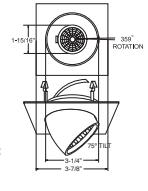

B1383WH Slot Aperture (35° Tilt)

Apertura

TRIM:
BZ, WH

PATENT #: D510,151

HOUSING COMPATIBILITY GUIDE:
1 2 3

B1380WH Fully Adjustable (35° Tilt, 359° Rot.)

Galleria

TRIM:
WH, BK, BZ, CH, SN, CP

B1386WH Fully Adjustable (75° Tilt, 359° Rot.)

Galleria

TRIM:
WH, BK, SN, BZ

PATENT #: D510,151

HOUSING COMPATIBILITY GUIDE:
1 2

B1395CL-SN Semi-Frosted Shower Trim

FOR WET LOCATION

Aqua