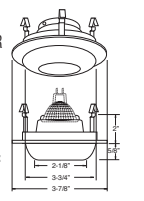

B1396CP
Square Baffle w/ Square Trim Ring

Forte

AVAILABLE COLOR COMBINATIONS:
W-WH, P-WH, P-BK,
CP-CP, SN-SN, BZ-BZ

PATENT PENDING

HOUSING COMPATIBILITY GUIDE:
1 2 3 4

B1378SN-SN
Stepped Baffle (35° Tilt)

Spectrum

AVAILABLE COLOR COMBINATIONS:
W-WH, P-WH, P-BK,
CP-CP, SN-SN, BZ-BZ

PATENT #: D510,151

HOUSING COMPATIBILITY GUIDE:
1 2 3

B1379CL-CH
Reflector (35° Tilt)

Radiance

AVAILABLE COLOR COMBINATIONS:
CL-WH, CL-CH, CL-SN,
RG-WH, SN-SN, SN-WH,
W-WH

PATENT #: D510,151

HOUSING COMPATIBILITY GUIDE:
1 2 3

B1383WH
Slot Aperture (35° Tilt)

Apertura

TRIM:
BZ, WH

PATENT #: D510,151

HOUSING COMPATIBILITY GUIDE:
1 2 3

B1380WH
Fully Adjustable (35° Tilt, 359° Rot.)

Galleria

TRIM:
WH, BK, BZ, CH, SN, CP

PATENT #: D510,151

HOUSING COMPATIBILITY GUIDE:
1 2 3

B1384P-WH
Fully Adj. w/ Baffle (35° Tilt, 359° Rot.)

Galleria

AVAILABLE COLOR COMBINATIONS:
W-WH, P-WH, P-BK,
CP-CP, SN-SN, BZ-BZ

PATENT #: D510,151

HOUSING COMPATIBILITY GUIDE:
1 2 3

B1386WH
Fully Adjustable (75° Tilt, 359° Rot.)

Galleria

TRIM:
WH, BK, SN, BZ

PATENT #: D510,151

HOUSING COMPATIBILITY GUIDE:
1 2

B1395CL-SN
Semi-Frosted Shower Trim

FOR WET LOCATION

Aqua

AVAILABLE COLOR COMBINATIONS:
CL-BK, CL-SN, CL-WH,
CL-BZ, CP-CP, SN-SN

PATENT #: D510,151

HOUSING COMPATIBILITY GUIDE:
1 2 3

B1390WH-PEACH
Metropolitan Ice Lite

GLASS:
BLUE, PEACH, FROSTED,
CLEAR, GREEN, AMBER

TRIM: WH

PATENT #: D510,151

HOUSING COMPATIBILITY GUIDE:
1 2 3

B1391P-WH
Pinhole with Baffle

Forte

AVAILABLE COLOR COMBINATIONS:
W-WH, P-WH

PATENT #: D510,151

HOUSING COMPATIBILITY GUIDE:
1 2 3

B1320WH-FROSTED
Metropolitan Moon Lite

GLASS:
BLUE, PEACH, FROSTED,
CRYSTAL, GREEN, AMBER

TRIM: WH

PATENT #: D508,750

HOUSING COMPATIBILITY GUIDE:
1 2 3

B1325WH-AMBER
Metropolitan Step Lite