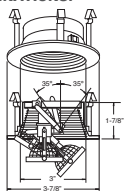

HOUSING COMPATIBILITY GUIDE:
1 2

ALL TRIMS ABOVE ARE PATENT PENDING

GUIDE	HOUSING COMPATIBILITY	MAX. LAMP WATTAGE
1	BL3IC, BL3, BL3R	50W 12V MR16
2	BL3-75	75W 12V MR16
3	G3IC, G3, G3R	50W 120V GU10
4	BL30IC-E, BL3E-S, BL3RE-S	35W 12V MR16

BAFFLE FINISH:
W White
P Black
SN Satin Nickel
CP Copper
BZ Bronze

REFLECTOR FINISH:
CL Chrome
RG Gold
W White
MB Black

RING/TRIM FINISH:
WH White
BK Black
SN Satin Nickel
SHZ Satin Haze

CH Chrome
PB Polish Brass
BZ Bronze

3 INCH LOW VOLTAGE TRIMS