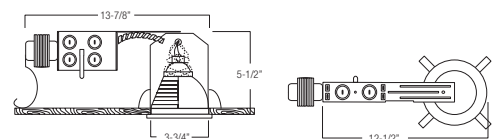

3 INCH DEDICATED MR16 LED NON-IC HOUSING