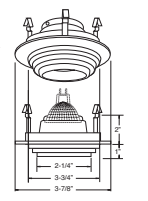

B1396CP
Square Baffle w/ Square Trim Ring

Forte

AVAILABLE COLOR COMBINATIONS:
W-WH, P-WH, P-BK,
CP-CP, SN-SN, BZ-BZ

PATENT PENDING

HOUSING COMPATIBILITY GUIDE:
1 2 3 4

B1378SN-SN
Stepped Baffle (35° Tilt)

Spectrum

AVAILABLE COLOR COMBINATIONS:
W-WH, P-WH, P-BK,
CP-CP, SN-SN, BZ-BZ

PATENT #: D510,151

HOUSING COMPATIBILITY GUIDE:
1 2 3

B1379CL-CH
Reflector (35° Tilt)

Radiance

AVAILABLE COLOR COMBINATIONS:
CL-WH, CL-CH, CL-SN,
RG-WH, SN-SN, SN-WH,
W-WH

PATENT #: D510,151

HOUSING COMPATIBILITY GUIDE:
1 2 3

B1383WH
Slot Aperture (35° Tilt)

Apertura

TRIM:
BZ, WH

PATENT #: D510,151

HOUSING COMPATIBILITY GUIDE:
1 2 3

B1380WH
Fully Adjustable (35° Tilt, 359° Rot.)

Galleria

TRIM:
WH, BK, BZ, CH, SN, CP

PATENT #: D510,151

HOUSING COMPATIBILITY GUIDE:
1 2 3

B1384P-WH
Fully Adj. w/ Baffle (35° Tilt, 359° Rot.)

Galleria

AVAILABLE COLOR COMBINATIONS:
W-WH, P-WH, P-BK,
CP-CP, SN-SN, BZ-BZ

PATENT #: D510,151

HOUSING COMPATIBILITY GUIDE:
1 2 3

B1386WH
Fully Adjustable (75° Tilt, 359° Rot.)

Galleria

TRIM:
WH, BK, SN, BZ

PATENT #: D510,151

HOUSING COMPATIBILITY GUIDE:
1 2

B1395CL-SN
Semi-Frosted Shower Trim

FOR WET LOCATION

Aqua

AVAILABLE COLOR COMBINATIONS:
CL-BK, CL-SN, CL-WH,
CL-BZ, CP-CP, SN-SN

PATENT #: D510,151

HOUSING COMPATIBILITY GUIDE:
1 2 3

B1390WH-PEACH
Metropolitan Ice Lite

GLASS:
BLUE, PEACH, FROSTED,
CLEAR, GREEN, AMBER

TRIM: WH

PATENT #: D510,151

HOUSING COMPATIBILITY GUIDE:
1 2 3

B1391P-WH
Pinhole with Baffle

Forte

AVAILABLE COLOR COMBINATIONS:
W-WH, P-WH

PATENT #: D510,151

HOUSING COMPATIBILITY GUIDE:
1 2 3

B1320WH-FROSTED
Metropolitan Moon Lite

GLASS:
BLUE, PEACH, FROSTED,
CRYSTAL, GREEN, AMBER

TRIM: WH

PATENT #: D508,750

HOUSING COMPATIBILITY GUIDE:
1 2 3

B1325WH-AMBER
Metropolitan Step Lite