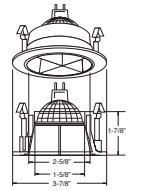

HOUSING COMPATIBILITY GUIDE:
1 2 3

B1313P-SN
Pull Down Adjustable