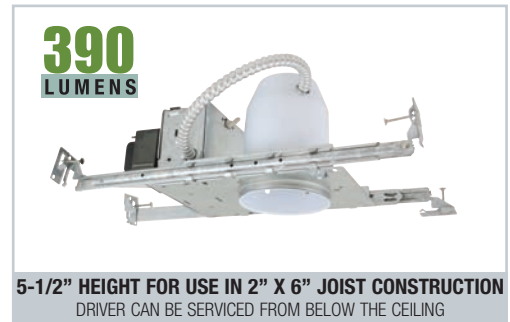

25,000 hrs
RATED LIFE

TYPE	GE MR16 LED LAMP INCLUDED	VOLTAGE	OPTION
BL3-HRS1260M	<input type="checkbox"/> LED7DMR16/830/15	120	<input type="checkbox"/> AT Air-Shut
	<input type="checkbox"/> LED7DMR16/830/25		
	<input type="checkbox"/> LED7DMR16/830/35		
	<input type="checkbox"/> LED7DMR16/NFL/TP		
	<input type="checkbox"/> LED7DMR16/827/15		
<input type="checkbox"/> LED7DMR16/827/25			
<input type="checkbox"/> LED7DMR16/827/35			