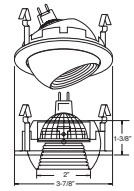

AVAILABLE COLOR COMBINATIONS:
W-WH, P-WH, P-BK,
CP-CP, SN-SN, BZ-BZ

HOUSING COMPATIBILITY GUIDE:
1 2 3 4

B1304W-WH
Eyeball w/ Baffle (47° Tilt)

Galleria

AVAILABLE COLOR COMBINATIONS:
W-WH, P-WH, P-BK,
CP-CP, SN-SN