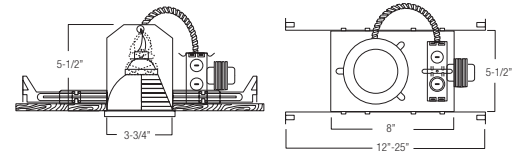

BL3R-HRS1260M

3" MINIATURE DEDICATED MR16 LED NON-IC REMODEL HOUSING

INPUT VOLT.	INPUT FREQ.	WATT	CRI	COLOR TEMP.	LUMENS
120	50/60Hz	7W	80.0	2700°K/3000°K	390

SPECIFICATION

HOUSING - High temperature painted 22 gauge deep drawn single piece housing.

DRIVER - Class II dimming electronic driver.

JUNCTION BOX - through-branch circuit wiring and has eight 1/2" KOs and four Romex knockouts with strain relief.

INSTALLATION - Three preinstalled spring clips which secure the housing firmly into ceiling to accommodate different ceiling thickness from 1/2" to 1-3/8".

OPTION:

1. AIR-SHUT-
  - Gasket to prevent air flow from heated or air conditioned spaces.
  - Meets all national air flow requirements.

25,000 hrs
RATED LIFE

TYPE	GE MR16 LED LAMP INCLUDED	VOLTAGE	OPTION
BL3R-HRS1260M	☐ LED7DMR16/830/15	120	☐ AT Air-Shut
	☐ LED7DMR16/830/25		
	☐ LED7DMR16/830/35		
	☐ LED7DMR16/NFL/TP		
	☐ LED7DMR16/827/15		
☐ LED7DMR16/827/25			
☐ LED7DMR16/827/35