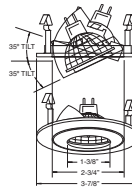

HOUSING COMPATIBILITY GUIDE:
1 2 3 4

B1304W-WH
Eyeball w/ Baffle (47° Tilt)