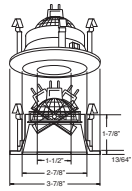

HOUSING COMPATIBILITY GUIDE:
1 2 3

B1303WH
Slot Aperture