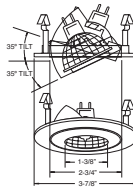

HOUSING COMPATIBILITY GUIDE:
1 2 3 4

B1368W-WH
Fully Adjustable w/ Baffle (35° Tilt)