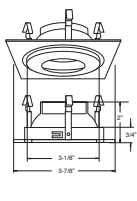

B1396CP
Square Baffle w/ Square Trim Ring

Forte

AVAILABLE COLOR COMBINATIONS:
W-WH, P-WH, P-BK,
CP-CP, SN-SN, BZ-BZ

PATENT PENDING

HOUSING COMPATIBILITY GUIDE:
1 2 3 4

B1378SN-SN
Stepped Baffle (35° Tilt)

Spectrum

AVAILABLE COLOR COMBINATIONS:
W-WH, P-WH, P-BK,
CP-CP, SN-SN, BZ-BZ

PATENT #: D510,151

HOUSING COMPATIBILITY GUIDE:
1 2 3

B1379CL-CH
Reflector (35° Tilt)

Radiance

AVAILABLE COLOR COMBINATIONS:
CL-WH, CL-CH, CL-SN,
RG-WH, SN-SN, SN-WH,
W-WH

PATENT #: D510,151

HOUSING COMPATIBILITY GUIDE:
1 2 3

B1383WH
Slot Aperture (35° Tilt)

Apertura

TRIM:
BZ, WH

PATENT #: D510,151

HOUSING COMPATIBILITY GUIDE:
1 2 3

B1380WH
Fully Adjustable (35° Tilt, 359° Rot.)

Galleria

TRIM:
WH, BK, BZ, CH, SN, CP

PATENT #: D510,151

HOUSING COMPATIBILITY GUIDE:
1 2 3

B1384P-WH
Fully Adj. w/ Baffle (35° Tilt, 359° Rot.)

Galleria

AVAILABLE COLOR COMBINATIONS:
W-WH, P-WH, P-BK,
CP-CP, SN-SN, BZ-BZ

PATENT #: D510,151

HOUSING COMPATIBILITY GUIDE:
1 2 3

B1386WH
Fully Adjustable (75° Tilt, 359° Rot.)

Galleria

TRIM:
WH, BK, SN, BZ

PATENT #: D510,151

HOUSING COMPATIBILITY GUIDE:
1 2

B1395CL-SN
Semi-Frosted Shower Trim

FOR WET LOCATION

Aqua

AVAILABLE COLOR COMBINATIONS:
CL-BK, CL-SN, CL-WH,
CL-BZ, CP-CP, SN-SN

PATENT #: D510,151

HOUSING COMPATIBILITY GUIDE:
1 2 3

B1390WH-PEACH
Metropolitan Ice Lite

GLASS:
BLUE, PEACH, FROSTED,
CLEAR, GREEN, AMBER

TRIM: WH

PATENT #: D510,151

HOUSING COMPATIBILITY GUIDE:
1 2 3

B1391P-WH
Pinhole with Baffle

Forte

AVAILABLE COLOR COMBINATIONS:
W-WH, P-WH

PATENT #: D510,151

HOUSING COMPATIBILITY GUIDE:
1 2 3

B1320WH-FROSTED
Metropolitan Moon Lite

GLASS:
BLUE, PEACH, FROSTED,
CRYSTAL, GREEN, AMBER

TRIM: WH

PATENT #: D508,750

HOUSING COMPATIBILITY GUIDE:
1 2 3

B1325WH-AMBER
Metropolitan Step Lite