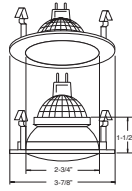

PATENT #: D510,151

HOUSING COMPATIBILITY GUIDE:
1 2 3 4

B1352WH
Shower Trim w/ Reflector