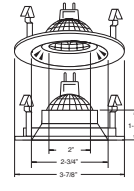

HOUSING COMPATIBILITY GUIDE:
1 2 3 4

B1306WH
Fully Adjustable (75° Tilt, 359° Rot.)