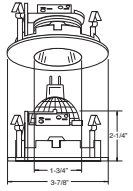

HOUSING COMPATIBILITY GUIDE:
1 2 3

B1362WH
Shower Trim w/ Frosted Lens