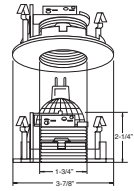

HOUSING COMPATIBILITY GUIDE:
1 2 3

B1315RG-WH
Pinhole with Reflector