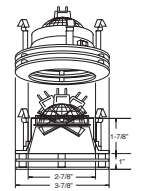

MR16 LENS FILTER
BP8MR16-BL BLUE
BP8MR16-GR GREEN
BP8MR16-PI PINK
BP8MR16-PU PURPLE
BP8MR16-DL DAY LIGHT

BP8MR16-YE YELLOW
BP8MR16-AM AMBER
BP8MR16-OR ORANGE
BP8MR16-RE RED