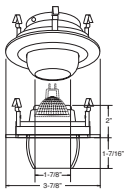

B1396CP
Square Baffle w/ Square Trim Ring

Forte

AVAILABLE COLOR COMBINATIONS:
W-WH, P-WH, P-BK,
CP-CP, SN-SN, BZ-BZ

PATENT PENDING

HOUSING COMPATIBILITY GUIDE:
1 2 3 4

B1378SN-SN
Stepped Baffle (35° Tilt)

Spectrum

AVAILABLE COLOR COMBINATIONS:
W-WH, P-WH, P-BK,
CP-CP, SN-SN, BZ-BZ

PATENT #: D510,151

HOUSING COMPATIBILITY GUIDE:
1 2 3

B1379CL-CH
Reflector (35° Tilt)

Radiance

AVAILABLE COLOR COMBINATIONS:
CL-WH, CL-CH, CL-SN,
RG-WH, SN-SN, SN-WH,
W-WH

PATENT #: D510,151

HOUSING COMPATIBILITY GUIDE:
1 2 3

B1383WH
Slot Aperture (35° Tilt)

Apertura

TRIM:
BZ, WH

PATENT #: D510,151

HOUSING COMPATIBILITY GUIDE:
1 2 3

B1380WH
Fully Adjustable (35° Tilt, 359° Rot.)

Galleria

TRIM:
WH, BK, BZ, CH, SN, CP

PATENT #: D510,151

HOUSING COMPATIBILITY GUIDE:
1 2 3

B1384P-WH
Fully Adj. w/ Baffle (35° Tilt, 359° Rot.)

Galleria

AVAILABLE COLOR COMBINATIONS:
W-WH, P-WH, P-BK,
CP-CP, SN-SN, BZ-BZ

PATENT #: D510,151

HOUSING COMPATIBILITY GUIDE:
1 2 3

B1386WH
Fully Adjustable (75° Tilt, 359° Rot.)

Galleria

TRIM:
WH, BK, SN, BZ

PATENT #: D510,151

HOUSING COMPATIBILITY GUIDE:
1 2

B1395CL-SN
Semi-Frosted Shower Trim

FOR WET LOCATION

Aqua

AVAILABLE COLOR COMBINATIONS:
CL-BK, CL-SN, CL-WH,
CL-BZ, CP-CP, SN-SN

PATENT #: D510,151

HOUSING COMPATIBILITY GUIDE:
1 2 3

B1390WH-PEACH
Metropolitan Ice Lite

GLASS:
BLUE, PEACH, FROSTED,
CLEAR, GREEN, AMBER

TRIM: WH

PATENT #: D510,151

HOUSING COMPATIBILITY GUIDE:
1 2 3

B1391P-WH
Pinhole with Baffle

Forte

AVAILABLE COLOR COMBINATIONS:
W-WH, P-WH

PATENT #: D510,151

HOUSING COMPATIBILITY GUIDE:
1 2 3

B1320WH-FROSTED
Metropolitan Moon Lite

GLASS:
BLUE, PEACH, FROSTED,
CRYSTAL, GREEN, AMBER

TRIM: WH

PATENT #: D508,750

HOUSING COMPATIBILITY GUIDE:
1 2 3

B1325WH-AMBER
Metropolitan Step Lite