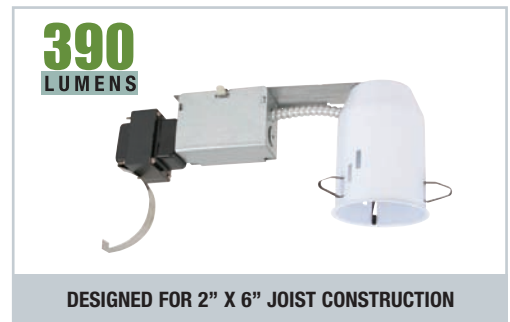

OPTION:

- 1. AIR-SHUT-
 - Gasket to prevent air flow from heated or air conditioned spaces.
 - Meets all national air flow requirements.

25,000 hrs
RATED LIFE

TYPE	GE MR16 LED LAMP INCLUDED	VOLTAGE	OPTION
BL3R-HRS1260M	<input type="checkbox"/> LED7DMR16/830/15	120	<input type="checkbox"/> AT Air-Shut
	<input type="checkbox"/> LED7DMR16/830/25		
	<input type="checkbox"/> LED7DMR16/830/35		
	<input type="checkbox"/> LED7DMR16/NFL/TP		
	<input type="checkbox"/> LED7DMR16/827/15		
<input type="checkbox"/> LED7DMR16/827/25			
<input type="checkbox"/> LED7DMR16/827/35			