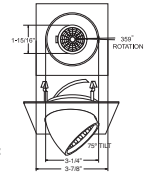

PATENT #: D510,151

HOUSING COMPATIBILITY GUIDE:
1 2 3

B1386WH
Fully Adjustable (75° Tilt, 359° Rot.)

Galleria

TRIM:
WH, BK, SN, BZ

PATENT #: D510,151

HOUSING COMPATIBILITY GUIDE:
1 2

B1395CL-SN
Semi-Frosted Shower Trim