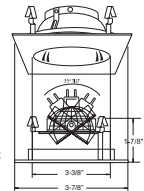

PATENT #: D510,151

HOUSING COMPATIBILITY GUIDE:
1 2 3

B1383WH
Slot Aperture (35° Tilt)

Apertura

TRIM:
BZ, WH

PATENT #: D510,151

HOUSING COMPATIBILITY GUIDE:
1 2 3

B1380WH
Fully Adjustable (35° Tilt, 359° Rot.)