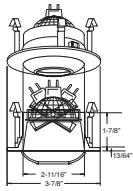

3 INCH DEDICATED MR16 LED NON-IC HOUSING

3" LOW VOLTAGE TRIMS

B1326CL-WH
The Illuminator II

Illuminator

AVAILABLE COLOR COMBINATIONS:
CL-WH, W-WH

HOUSING COMPATIBILITY GUIDE:
1 2 3

B1366CL-WH
The Illuminator