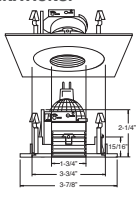

B1396CP
Square Baffle w/ Square Trim Ring

Forte

AVAILABLE COLOR COMBINATIONS:
W-WH, P-WH, P-BK,
CP-CP, SN-SN, BZ-BZ

PATENT PENDING

HOUSING COMPATIBILITY GUIDE:
1 2 3 4

B1378SN-SN
Stepped Baffle (35° Tilt)

Spectrum

AVAILABLE COLOR COMBINATIONS:
W-WH, P-WH, P-BK,
CP-CP, SN-SN, BZ-BZ

PATENT #: D510,151

HOUSING COMPATIBILITY GUIDE:
1 2 3

B1379CL-CH
Reflector (35° Tilt)

Radiance

AVAILABLE COLOR COMBINATIONS:
CL-WH, CL-CH, CL-SN,
RG-WH, SN-SN, SN-WH,
W-WH

PATENT #: D510,151

HOUSING COMPATIBILITY GUIDE:
1 2 3

B1383WH
Slot Aperture (35° Tilt)

Apertura

TRIM:
BZ, WH

PATENT #: D510,151

HOUSING COMPATIBILITY GUIDE:
1 2 3

B1380WH
Fully Adjustable (35° Tilt, 359° Rot.)

Galleria

TRIM:
WH, BK, BZ, CH, SN, CP

PATENT #: D510,151

HOUSING COMPATIBILITY GUIDE:
1 2 3

B1384P-WH
Fully Adj. w/ Baffle (35° Tilt, 359° Rot.)

Galleria

AVAILABLE COLOR COMBINATIONS:
W-WH, P-WH, P-BK,
CP-CP, SN-SN, BZ-BZ

PATENT #: D510,151

HOUSING COMPATIBILITY GUIDE:
1 2 3

B1386WH
Fully Adjustable (75° Tilt, 359° Rot.)

Galleria

TRIM:
WH, BK, SN, BZ

PATENT #: D510,151

HOUSING COMPATIBILITY GUIDE:
1 2

B1395CL-SN
Semi-Frosted Shower Trim

FOR WET LOCATION

Aqua

AVAILABLE COLOR COMBINATIONS:
CL-BK, CL-SN, CL-WH,
CL-BZ, CP-CP, SN-SN

PATENT #: D510,151

HOUSING COMPATIBILITY GUIDE:
1 2 3

B1390WH-PEACH
Metropolitan Ice Lite

GLASS:
BLUE, PEACH, FROSTED,
CLEAR, GREEN, AMBER

TRIM: WH

PATENT #: D510,151

HOUSING COMPATIBILITY GUIDE:
1 2 3

B1391P-WH
Pinhole with Baffle

Forte

AVAILABLE COLOR COMBINATIONS:
W-WH, P-WH

PATENT #: D510,151

HOUSING COMPATIBILITY GUIDE:
1 2 3

B1320WH-FROSTED
Metropolitan Moon Lite

GLASS:
BLUE, PEACH, FROSTED,
CRYSTAL, GREEN, AMBER

TRIM: WH

PATENT #: D508,750

HOUSING COMPATIBILITY GUIDE:
1 2 3

B1325WH-AMBER
Metropolitan Step Lite