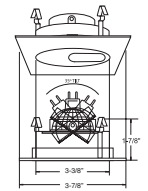

PATENT #: D510,151

HOUSING COMPATIBILITY GUIDE:
1 2 3

B1383WH
Slot Aperture (35° Tilt)

Apertura

TRIM:
BZ, WH

PATENT #: D510,151

HOUSING COMPATIBILITY GUIDE:
1 2 3

B1380WH
Fully Adjustable (35° Tilt, 359° Rot.)