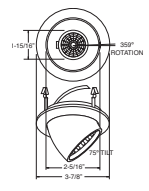

Galleria

HOUSING COMPATIBILITY GUIDE:
1 2 4

B1312SN
Fully Adjustable (35° Tilt)