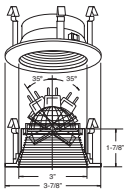

B1396CP
Square Baffle w/ Square Trim Ring

Forte

AVAILABLE COLOR COMBINATIONS:
W-WH, P-WH, P-BK,
CP-CP, SN-SN, BZ-BZ

PATENT PENDING

HOUSING COMPATIBILITY GUIDE:
1 2 3 4

B1378SN-SN
Stepped Baffle (35° Tilt)

Spectrum

AVAILABLE COLOR COMBINATIONS:
W-WH, P-WH, P-BK,
CP-CP, SN-SN, BZ-BZ

PATENT #: D510,151

HOUSING COMPATIBILITY GUIDE:
1 2 3

B1379CL-CH
Reflector (35° Tilt)

Radiance

AVAILABLE COLOR COMBINATIONS:
CL-WH, CL-CH, CL-SN,
RG-WH, SN-SN, SN-WH,
W-WH

PATENT #: D510,151

HOUSING COMPATIBILITY GUIDE:
1 2 3

B1383WH
Slot Aperture (35° Tilt)

Apertura

TRIM:
BZ, WH

PATENT #: D510,151

HOUSING COMPATIBILITY GUIDE:
1 2 3

B1380WH
Fully Adjustable (35° Tilt, 359° Rot.)

Galleria

TRIM:
WH, BK, BZ, CH, SN, CP

PATENT #: D510,151

HOUSING COMPATIBILITY GUIDE:
1 2 3

B1384P-WH
Fully Adj. w/ Baffle (35° Tilt, 359° Rot.)

Galleria

AVAILABLE COLOR COMBINATIONS:
W-WH, P-WH, P-BK,
CP-CP, SN-SN, BZ-BZ

PATENT #: D510,151

HOUSING COMPATIBILITY GUIDE:
1 2 3

B1386WH
Fully Adjustable (75° Tilt, 359° Rot.)

Galleria

TRIM:
WH, BK, SN, BZ

PATENT #: D510,151

HOUSING COMPATIBILITY GUIDE:
1 2

B1395CL-SN
Semi-Frosted Shower Trim

FOR WET LOCATION

Aqua

AVAILABLE COLOR COMBINATIONS:
CL-BK, CL-SN, CL-WH,
CL-BZ, CP-CP, SN-SN

PATENT #: D510,151

HOUSING COMPATIBILITY GUIDE:
1 2 3

B1390WH-PEACH
Metropolitan Ice Lite

GLASS:
BLUE, PEACH, FROSTED,
CLEAR, GREEN, AMBER

TRIM: WH

PATENT #: D510,151

HOUSING COMPATIBILITY GUIDE:
1 2 3

B1391P-WH
Pinhole with Baffle

Forte

AVAILABLE COLOR COMBINATIONS:
W-WH, P-WH

PATENT #: D510,151

HOUSING COMPATIBILITY GUIDE:
1 2 3

B1320WH-FROSTED
Metropolitan Moon Lite

GLASS:
BLUE, PEACH, FROSTED,
CRYSTAL, GREEN, AMBER

TRIM: WH

PATENT #: D508,750

HOUSING COMPATIBILITY GUIDE:
1 2 3

B1325WH-AMBER
Metropolitan Step Lite