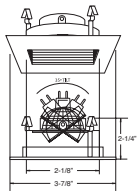

3 INCH LOW VOLTAGE TRIMS

B1396CP
Square Baffle w/ Square Trim Ring

Forte

AVAILABLE COLOR COMBINATIONS:
W-WH, P-WH, P-BK,
CP-CP, SN-SN, BZ-BZ

PATENT PENDING

HOUSING COMPATIBILITY GUIDE:
1 2 3 4

B1378SN-SN
Stepped Baffle (35° Tilt)