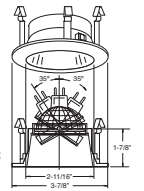

B1396CP
Square Baffle w/ Square Trim Ring

Forte

AVAILABLE COLOR COMBINATIONS:
W-WH, P-WH, P-BK,
CP-CP, SN-SN, BZ-BZ

PATENT PENDING

HOUSING COMPATIBILITY GUIDE:
1 2 3 4

B1378SN-SN
Stepped Baffle (35° Tilt)

Spectrum

AVAILABLE COLOR COMBINATIONS:
W-WH, P-WH, P-BK,
CP-CP, SN-SN, BZ-BZ

PATENT #: D510,151

HOUSING COMPATIBILITY GUIDE:
1 2 3

B1379CL-CH
Reflector (35° Tilt)

Radiance

AVAILABLE COLOR COMBINATIONS:
CL-WH, CL-CH, CL-SN,
RG-WH, SN-SN, SN-WH,
W-WH

PATENT #: D510,151

HOUSING COMPATIBILITY GUIDE:
1 2 3

B1383WH
Slot Aperture (35° Tilt)

Apertura

TRIM:
BZ, WH

PATENT #: D510,151

HOUSING COMPATIBILITY GUIDE:
1 2 3

B1380WH
Fully Adjustable (35° Tilt, 359° Rot.)

Galleria

TRIM:
WH, BK, BZ, CH, SN, CP

PATENT #: D510,151

HOUSING COMPATIBILITY GUIDE:
1 2 3

B1384P-WH
Fully Adj. w/ Baffle (35° Tilt, 359° Rot.)

Galleria

AVAILABLE COLOR COMBINATIONS:
W-WH, P-WH, P-BK,
CP-CP, SN-SN, BZ-BZ

PATENT #: D510,151

HOUSING COMPATIBILITY GUIDE:
1 2 3

B1386WH
Fully Adjustable (75° Tilt, 359° Rot.)

Galleria

TRIM:
WH, BK, SN, BZ

PATENT #: D510,151

HOUSING COMPATIBILITY GUIDE:
1 2

B1395CL-SN
Semi-Frosted Shower Trim

FOR WET LOCATION

Aqua

AVAILABLE COLOR COMBINATIONS:
CL-BK, CL-SN, CL-WH,
CL-BZ, CP-CP, SN-SN

PATENT #: D510,151

HOUSING COMPATIBILITY GUIDE:
1 2 3

B1390WH-PEACH
Metropolitan Ice Lite

GLASS:
BLUE, PEACH, FROSTED,
CLEAR, GREEN, AMBER

TRIM: WH

PATENT #: D510,151

HOUSING COMPATIBILITY GUIDE:
1 2 3

B1391P-WH
Pinhole with Baffle

Forte

AVAILABLE COLOR COMBINATIONS:
W-WH, P-WH

PATENT #: D510,151

HOUSING COMPATIBILITY GUIDE:
1 2 3

B1320WH-FROSTED
Metropolitan Moon Lite

GLASS:
BLUE, PEACH, FROSTED,
CRYSTAL, GREEN, AMBER

TRIM: WH

PATENT #: D508,750

HOUSING COMPATIBILITY GUIDE:
1 2 3

B1325WH-AMBER
Metropolitan Step Lite