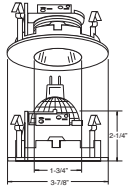

HOUSING COMPATIBILITY GUIDE:
1 2 3

B1362WH
Shower Trim w/ Frosted Lens