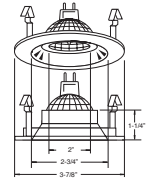

HOUSING COMPATIBILITY GUIDE:  
**1 2 3 4**

**B1306WH**  
Fully Adjustable (75° Tilt, 359° Rot.)

*Galleria*

TRIM:  
WH, BK, CH, PB, CP, SN, BZ

HOUSING COMPATIBILITY GUIDE:  
**1 2 4**

**B1312SN**  
Fully Adjustable (35° Tilt)