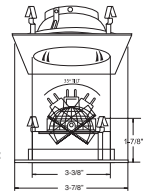

**DRIVER** - Class II dimming electronic driver.

**BAR HANGERS** - Preinstalled bar hangers allow housing to be positioned and locked at any point within a 24" joist span and can be shortened for 12" joists. They contain a double-headed real nail for secure attachment into the joist. Bar hanger nails are installed on a 20° downward angle for better contact, and the 90° pivoting mounting plate makes installation fast and accurate. Bar hangers can fit onto T-Bar spline with additional slots and holes for special mounting methods if necessary.

HOUSING COMPATIBILITY GUIDE:  
1 2 3

**B1383WH**  
Slot Aperture (35° Tilt)

*Apertura*

TRIM:  
BZ, WH

PATENT #: D510,151

HOUSING COMPATIBILITY GUIDE:  
1 2 3

**B1380WH**  
Fully Adjustable (35° Tilt, 359° Rot.)