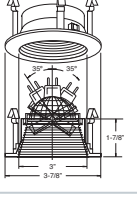

B1396CP
Square Baffle w/ Square Trim Ring

Forte

AVAILABLE COLOR COMBINATIONS:
W-WH, P-WH, P-BK,
CP-CP, SN-SN, BZ-BZ

PATENT PENDING

HOUSING COMPATIBILITY GUIDE:
1 2 3 4

B1378SN-SN
Stepped Baffle (35° Tilt)

Spectrum

AVAILABLE COLOR COMBINATIONS:
W-WH, P-WH, P-BK,
CP-CP, SN-SN, BZ-BZ

PATENT #: D510,151

HOUSING COMPATIBILITY GUIDE:
1 2 3

B1379CL-CH
Reflector (35° Tilt)

Radiance

AVAILABLE COLOR COMBINATIONS:
CL-WH, CL-CH, CL-SN,
RG-WH, SN-SN, SN-WH,
W-WH

PATENT #: D510,151

HOUSING COMPATIBILITY GUIDE:
1 2 3

B1383WH
Slot Aperture (35° Tilt)

Apertura

TRIM:
BZ, WH

PATENT #: D510,151

HOUSING COMPATIBILITY GUIDE:
1 2 3

B1380WH
Fully Adjustable (35° Tilt, 359° Rot.)

Galleria

TRIM:
WH, BK, BZ, CH, SN, CP

PATENT #: D510,151

HOUSING COMPATIBILITY GUIDE:
1 2 3

B1384P-WH
Fully Adj. w/ Baffle (35° Tilt, 359° Rot.)

Galleria

AVAILABLE COLOR COMBINATIONS:
W-WH, P-WH, P-BK,
CP-CP, SN-SN, BZ-BZ

PATENT #: D510,151

HOUSING COMPATIBILITY GUIDE:
1 2 3

B1386WH
Fully Adjustable (75° Tilt, 359° Rot.)

Galleria

TRIM:
WH, BK, SN, BZ

PATENT #: D510,151

HOUSING COMPATIBILITY GUIDE:
1 2

B1395CL-SN
Semi-Frosted Shower Trim

FOR WET LOCATION

Aqua

AVAILABLE COLOR COMBINATIONS:
CL-BK, CL-SN, CL-WH,
CL-BZ, CP-CP, SN-SN

PATENT #: D510,151

HOUSING COMPATIBILITY GUIDE:
1 2 3

B1390WH-PEACH
Metropolitan Ice Lite

GLASS:
BLUE, PEACH, FROSTED,
CLEAR, GREEN, AMBER

TRIM: WH

PATENT #: D510,151

HOUSING COMPATIBILITY GUIDE:
1 2 3

B1391P-WH
Pinhole with Baffle

Forte

AVAILABLE COLOR COMBINATIONS:
W-WH, P-WH

PATENT #: D510,151

HOUSING COMPATIBILITY GUIDE:
1 2 3

B1320WH-FROSTED
Metropolitan Moon Lite

GLASS:
BLUE, PEACH, FROSTED,
CRYSTAL, GREEN, AMBER

TRIM: WH

PATENT #: D508,750

HOUSING COMPATIBILITY GUIDE:
1 2 3

B1325WH-AMBER
Metropolitan Step Lite