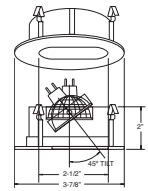

HOUSING COMPATIBILITY GUIDE:
1 2 3

B1314P-WH
Pinhole with Baffle