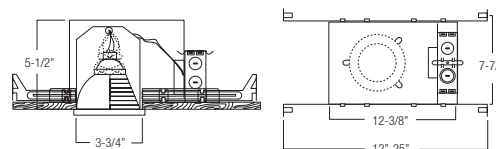

TYPE	GE MR16 LED LAMP INCLUDED	VOLTAGE	OPTION
BL3IC-S-HRS1260M	☐ LED7DMR16/830/15	120	AT Air-Shut
	☐ LED7DMR16/830/25		
	☐ LED7DMR16/830/35		
	☐ LED7DMR16/827/15		
	☐ LED7DMR16/827/25		
	☐ LED7DMR16/827/35		
	☐ LED7DMR16/NFL/TP