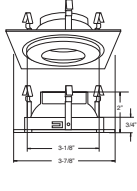

B1396CP
Square Baffle w/ Square Trim Ring

Forte

AVAILABLE COLOR COMBINATIONS:
W-WH, P-WH, P-BK,
CP-CP, SN-SN, BZ-BZ

PATENT PENDING

HOUSING COMPATIBILITY GUIDE:
1 2 3 4

B1378SN-SN
Stepped Baffle (35° Tilt)

Spectrum

AVAILABLE COLOR COMBINATIONS:
W-WH, P-WH, P-BK,
CP-CP, SN-SN, BZ-BZ

PATENT #: D510,151

HOUSING COMPATIBILITY GUIDE:
1 2 3

B1379CL-CH
Reflector (35° Tilt)

Radiance

AVAILABLE COLOR COMBINATIONS:
CL-WH, CL-CH, CL-SN,
RG-WH, SN-SN, SN-WH,
W-WH

PATENT #: D510,151

HOUSING COMPATIBILITY GUIDE:
1 2 3

B1383WH
Slot Aperture (35° Tilt)

Apertura

TRIM:
BZ, WH

PATENT #: D510,151

HOUSING COMPATIBILITY GUIDE:
1 2 3

B1380WH
Fully Adjustable (35° Tilt, 359° Rot.)

Galleria

TRIM:
WH, BK, BZ, CH, SN, CP

PATENT #: D510,151

HOUSING COMPATIBILITY GUIDE:
1 2 3

B1384P-WH
Fully Adj. w/ Baffle (35° Tilt, 359° Rot.)

Galleria

AVAILABLE COLOR COMBINATIONS:
W-WH, P-WH, P-BK,
CP-CP, SN-SN, BZ-BZ

PATENT #: D510,151

HOUSING COMPATIBILITY GUIDE:
1 2 3

B1386WH
Fully Adjustable (75° Tilt, 359° Rot.)

Galleria

TRIM:
WH, BK, SN, BZ

PATENT #: D510,151

HOUSING COMPATIBILITY GUIDE:
1 2

B1395CL-SN
Semi-Frosted Shower Trim

FOR WET LOCATION

Aqua

AVAILABLE COLOR COMBINATIONS:
CL-BK, CL-SN, CL-WH,
CL-BZ, CP-CP, SN-SN

PATENT #: D510,151

HOUSING COMPATIBILITY GUIDE:
1 2 3

B1390WH-PEACH
Metropolitan Ice Lite

GLASS:
BLUE, PEACH, FROSTED,
CLEAR, GREEN, AMBER

TRIM: WH

PATENT #: D510,151

HOUSING COMPATIBILITY GUIDE:
1 2 3

B1391P-WH
Pinhole with Baffle

Forte

AVAILABLE COLOR COMBINATIONS:
W-WH, P-WH

PATENT #: D510,151

HOUSING COMPATIBILITY GUIDE:
1 2 3

B1320WH-FROSTED
Metropolitan Moon Lite

GLASS:
BLUE, PEACH, FROSTED,
CRYSTAL, GREEN, AMBER

TRIM: WH

PATENT #: D508,750

HOUSING COMPATIBILITY GUIDE:
1 2 3

B1325WH-AMBER
Metropolitan Step Lite