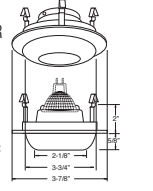

GLASS:
BLUE, PEACH, FROSTED,
CRYSTAL, GREEN, AMBER

TRIM: WH

PATENT #: D508,750

HOUSING COMPATIBILITY GUIDE:
1 2 3