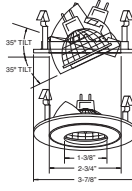

HOUSING COMPATIBILITY GUIDE:
1 2 3 4

B1304W-WH
Eyeball w/ Baffle (47° Tilt)