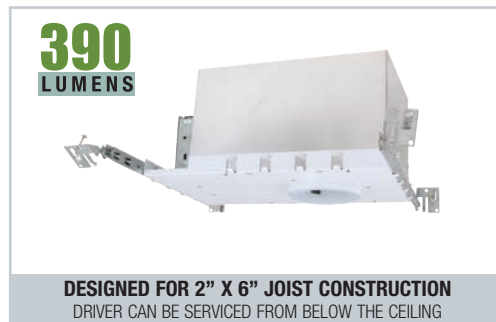

BL3IC-S-HRS1260M

3" MINIATURE DEDICATED MR16 LED SHALLOW IC HOUSING

DESCRIPTION

Developed especially for LED MR16 lamp applications. Crafted for sustainability and environmentally sensitive applications. Five times the life expectancy of halogen MR16 with 80% energy savings. Small aperture LED MR16 dedicated, thermally protected, New Construction IC rated Shallow Housing, furnished with preinstalled adjustable bar hangers.