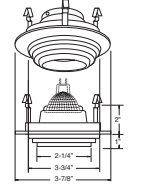

GLASS:
BLUE, PEACH, FROSTED,
CRYSTAL, GREEN, AMBER

TRIM: WH

PATENT #: D509,314

HOUSING COMPATIBILITY GUIDE:
1 2 3