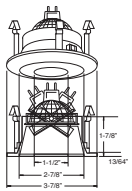

HOUSING COMPATIBILITY GUIDE:
1 2 3

B1303WH
Slot Aperture