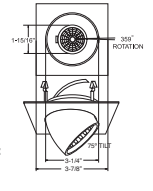

**DRIVER** - Class II dimming electronic driver.

**BAR HANGERS** - Preinstalled bar hangers allow housing to be positioned and locked at any point within a 24" joist span and can be shortened for 12" joists. They contain a double-headed real nail for secure attachment into the joist. Bar hanger nails are installed on a 20° downward angle for better contact, and the 90° pivoting mounting plate makes installation fast and accurate. Bar hangers can fit onto T-Bar spline with additional slots and holes for special mounting methods if necessary.

PATENT #: D510,151

HOUSING COMPATIBILITY GUIDE:  
1 2 3

**B1386WH**  
Fully Adjustable (75° Tilt, 359° Rot.)

*Galleria*

TRIM:  
WH, BK, SN, BZ

PATENT #: D510,151

HOUSING COMPATIBILITY GUIDE:  
1 2

**B1395CL-SN**  
Semi-Frosted Shower Trim