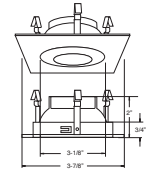

B1396CP
Square Baffle w/ Square Trim Ring

Forte

AVAILABLE COLOR COMBINATIONS:
W-WH, P-WH, P-BK,
CP-CP, SN-SN, BZ-BZ

PATENT PENDING

HOUSING COMPATIBILITY GUIDE:
1 2 3 4

B1378SN-SN
Stepped Baffle (35° Tilt)

Spectrum

AVAILABLE COLOR COMBINATIONS:
W-WH, P-WH, P-BK,
CP-CP, SN-SN, BZ-BZ

PATENT #: D510,151

HOUSING COMPATIBILITY GUIDE:
1 2 3

B1379CL-CH
Reflector (35° Tilt)

Radiance

AVAILABLE COLOR COMBINATIONS:
CL-WH, CL-CH, CL-SN,
RG-WH, SN-SN, SN-WH,
W-WH

PATENT #: D510,151

HOUSING COMPATIBILITY GUIDE:
1 2 3

B1383WH
Slot Aperture (35° Tilt)

Apertura

TRIM:
BZ, WH

PATENT #: D510,151

HOUSING COMPATIBILITY GUIDE:
1 2 3

B1380WH
Fully Adjustable (35° Tilt, 359° Rot.)

Galleria

TRIM:
WH, BK, BZ, CH, SN, CP

PATENT #: D510,151

HOUSING COMPATIBILITY GUIDE:
1 2 3

B1384P-WH
Fully Adj. w/ Baffle (35° Tilt, 359° Rot.)

Galleria

AVAILABLE COLOR COMBINATIONS:
W-WH, P-WH, P-BK,
CP-CP, SN-SN, BZ-BZ

PATENT #: D510,151

HOUSING COMPATIBILITY GUIDE:
1 2 3

B1386WH
Fully Adjustable (75° Tilt, 359° Rot.)

Galleria

TRIM:
WH, BK, SN, BZ

PATENT #: D510,151

HOUSING COMPATIBILITY GUIDE:
1 2

B1395CL-SN
Semi-Frosted Shower Trim

FOR WET LOCATION

Aqua

AVAILABLE COLOR COMBINATIONS:
CL-BK, CL-SN, CL-WH,
CL-BZ, CP-CP, SN-SN

PATENT #: D510,151

HOUSING COMPATIBILITY GUIDE:
1 2 3

B1390WH-PEACH
Metropolitan Ice Lite

GLASS:
BLUE, PEACH, FROSTED,
CLEAR, GREEN, AMBER

TRIM: WH

PATENT #: D510,151

HOUSING COMPATIBILITY GUIDE:
1 2 3

B1391P-WH
Pinhole with Baffle

Forte

AVAILABLE COLOR COMBINATIONS:
W-WH, P-WH

PATENT #: D510,151

HOUSING COMPATIBILITY GUIDE:
1 2 3

B1320WH-FROSTED
Metropolitan Moon Lite

GLASS:
BLUE, PEACH, FROSTED,
CRYSTAL, GREEN, AMBER

TRIM: WH

PATENT #: D508,750

HOUSING COMPATIBILITY GUIDE:
1 2 3

B1325WH-AMBER
Metropolitan Step Lite