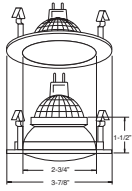

PATENT #: D510,151

HOUSING COMPATIBILITY GUIDE:
1 2 3 4

B1352WH
Shower Trim w/ Reflector