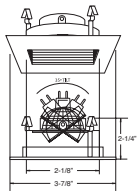

B1396CP
Square Baffle w/ Square Trim Ring

Forte

AVAILABLE COLOR COMBINATIONS:
W-WH, P-WH, P-BK,
CP-CP, SN-SN, BZ-BZ

PATENT PENDING

HOUSING COMPATIBILITY GUIDE:
1 2 3 4

B1378SN-SN
Stepped Baffle (35° Tilt)

Spectrum

AVAILABLE COLOR COMBINATIONS:
W-WH, P-WH, P-BK,
CP-CP, SN-SN, BZ-BZ

PATENT #: D510,151

HOUSING COMPATIBILITY GUIDE:
1 2 3

B1379CL-CH
Reflector (35° Tilt)

Radiance

AVAILABLE COLOR COMBINATIONS:
CL-WH, CL-CH, CL-SN,
RG-WH, SN-SN, SN-WH,
W-WH

PATENT #: D510,151

HOUSING COMPATIBILITY GUIDE:
1 2 3

B1383WH
Slot Aperture (35° Tilt)

Apertura

TRIM:
BZ, WH

PATENT #: D510,151

HOUSING COMPATIBILITY GUIDE:
1 2 3

B1380WH
Fully Adjustable (35° Tilt, 359° Rot.)

Galleria

TRIM:
WH, BK, BZ, CH, SN, CP

PATENT #: D510,151

HOUSING COMPATIBILITY GUIDE:
1 2 3

B1384P-WH
Fully Adj. w/ Baffle (35° Tilt, 359° Rot.)

Galleria

AVAILABLE COLOR COMBINATIONS:
W-WH, P-WH, P-BK,
CP-CP, SN-SN, BZ-BZ

PATENT #: D510,151

HOUSING COMPATIBILITY GUIDE:
1 2 3

B1386WH
Fully Adjustable (75° Tilt, 359° Rot.)

Galleria

TRIM:
WH, BK, SN, BZ

PATENT #: D510,151

HOUSING COMPATIBILITY GUIDE:
1 2

B1395CL-SN
Semi-Frosted Shower Trim

FOR WET LOCATION

Aqua

AVAILABLE COLOR COMBINATIONS:
CL-BK, CL-SN, CL-WH,
CL-BZ, CP-CP, SN-SN

PATENT #: D510,151

HOUSING COMPATIBILITY GUIDE:
1 2 3

B1390WH-PEACH
Metropolitan Ice Lite

GLASS:
BLUE, PEACH, FROSTED,
CLEAR, GREEN, AMBER

TRIM: WH

PATENT #: D510,151

HOUSING COMPATIBILITY GUIDE:
1 2 3

B1391P-WH
Pinhole with Baffle

Forte

AVAILABLE COLOR COMBINATIONS:
W-WH, P-WH

PATENT #: D510,151

HOUSING COMPATIBILITY GUIDE:
1 2 3

B1320WH-FROSTED
Metropolitan Moon Lite

GLASS:
BLUE, PEACH, FROSTED,
CRYSTAL, GREEN, AMBER

TRIM: WH

PATENT #: D508,750

HOUSING COMPATIBILITY GUIDE:
1 2 3

B1325WH-AMBER
Metropolitan Step Lite