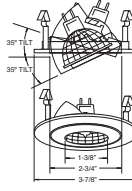

HOUSING COMPATIBILITY GUIDE:
1 2 3 4

B1368W-WH
Fully Adjustable w/ Baffle (35° Tilt)