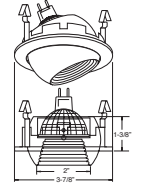

HOUSING COMPATIBILITY GUIDE:
1 2 3 4

B1377CL-WH
Crossblade Reflector