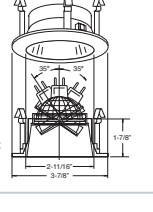

B1396CP
Square Baffle w/ Square Trim Ring

Forte

AVAILABLE COLOR COMBINATIONS:
W-WH, P-WH, P-BK,
CP-CP, SN-SN, BZ-BZ

PATENT PENDING

HOUSING COMPATIBILITY GUIDE:
1 2 3 4

B1378SN-SN
Stepped Baffle (35° Tilt)

Spectrum

AVAILABLE COLOR COMBINATIONS:
W-WH, P-WH, P-BK,
CP-CP, SN-SN, BZ-BZ

PATENT #: D510,151

HOUSING COMPATIBILITY GUIDE:
1 2 3

B1379CL-CH
Reflector (35° Tilt)

Radiance

AVAILABLE COLOR COMBINATIONS:
CL-WH, CL-CH, CL-SN,
RG-WH, SN-SN, SN-WH,
W-WH

PATENT #: D510,151

HOUSING COMPATIBILITY GUIDE:
1 2 3

B1383WH
Slot Aperture (35° Tilt)

Apertura

TRIM:
BZ, WH

PATENT #: D510,151

HOUSING COMPATIBILITY GUIDE:
1 2 3

B1380WH
Fully Adjustable (35° Tilt, 359° Rot.)

Galleria

TRIM:
WH, BK, BZ, CH, SN, CP

PATENT #: D510,151

HOUSING COMPATIBILITY GUIDE:
1 2 3

B1384P-WH
Fully Adj. w/ Baffle (35° Tilt, 359° Rot.)

Galleria

AVAILABLE COLOR COMBINATIONS:
W-WH, P-WH, P-BK,
CP-CP, SN-SN, BZ-BZ

PATENT #: D510,151

HOUSING COMPATIBILITY GUIDE:
1 2 3

B1386WH
Fully Adjustable (75° Tilt, 359° Rot.)

Galleria

TRIM:
WH, BK, SN, BZ

PATENT #: D510,151

HOUSING COMPATIBILITY GUIDE:
1 2

B1395CL-SN
Semi-Frosted Shower Trim

FOR WET LOCATION

Aqua

AVAILABLE COLOR COMBINATIONS:
CL-BK, CL-SN, CL-WH,
CL-BZ, CP-CP, SN-SN

PATENT #: D510,151

HOUSING COMPATIBILITY GUIDE:
1 2 3

B1390WH-PEACH
Metropolitan Ice Lite

GLASS:
BLUE, PEACH, FROSTED,
CLEAR, GREEN, AMBER

TRIM: WH

PATENT #: D510,151

HOUSING COMPATIBILITY GUIDE:
1 2 3

B1391P-WH
Pinhole with Baffle

Forte

AVAILABLE COLOR COMBINATIONS:
W-WH, P-WH

PATENT #: D510,151

HOUSING COMPATIBILITY GUIDE:
1 2 3

B1320WH-FROSTED
Metropolitan Moon Lite

GLASS:
BLUE, PEACH, FROSTED,
CRYSTAL, GREEN, AMBER

TRIM: WH

PATENT #: D508,750

HOUSING COMPATIBILITY GUIDE:
1 2 3

B1325WH-AMBER
Metropolitan Step Lite