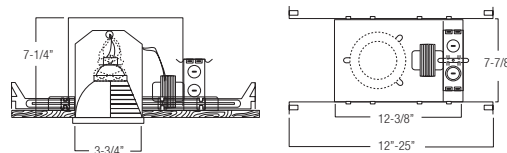

TYPE	GE MR16 LED LAMP INCLUDED	VOLTAGE	OPTION
BL3IC-HRS1260M	☐ LED7DMR16/830/15	120	AT Air-Shut
	☐ LED7DMR16/830/25		
	☐ LED7DMR16/830/35		
	☐ LED7DMR16/827/15		
	☐ LED7DMR16/827/25		
	☐ LED7DMR16/827/35		
	☐ LED7DMR16/NFL/TP		

INPUT VOLT.	INPUT FREQ.	WATT	CRI	COLOR TEMP.	LUMENS
120	50/60Hz	7W	80.0	2700°K/3000°K	390

SPECIFICATION

OUTER HOUSING - Die-formed aluminum construction for maximum heat dissipating air chamber on top of the housing. Junction box could be accessed from inside and outside housing.

INNER HOUSING - Deep-drawn single piece aluminum construction for maximum heat dissipation and rust protection. Adjusts vertically in plaster frame to accommodate 1/2" to 1-3/8" ceiling.

DRIVER - Class II dimming electronic drive.

BAR HANGERS - Preinstalled bar hangers allow housing to be positioned and locked at any point within a 24" joist span and can be shortened for 12" joists. They contain a double-headed real nail for secure attachment into the joist. Bar hanger nails are installed on a 20° downward angle for better contact, and the 90° pivoting mounting plate makes installation fast and accurate. Bar hangers can fit onto T-Bar spline with additional slots and holes for special mounting methods if necessary.

JUNCTION BOX - listed for through-branch circuit wiring and has four 1/2" KOs, one 3/4" KO and four Romex knockouts with true pry-out slots and strain clamps.

OPTION

1. AIR-SHUT-

- Gasket to prevent air flow from heated or air conditioned spaces.
- Meets all national air flow requirements.

25,000 hrs
RATED LIFE