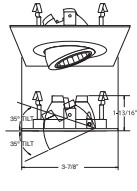

B1396CP
Square Baffle w/ Square Trim Ring

Forte

AVAILABLE COLOR COMBINATIONS:
W-WH, P-WH, P-BK,
CP-CP, SN-SN, BZ-BZ

PATENT PENDING

HOUSING COMPATIBILITY GUIDE:
1 2 3 4

B1378SN-SN
Stepped Baffle (35° Tilt)

Spectrum

AVAILABLE COLOR COMBINATIONS:
W-WH, P-WH, P-BK,
CP-CP, SN-SN, BZ-BZ

PATENT #: D510,151

HOUSING COMPATIBILITY GUIDE:
1 2 3

B1379CL-CH
Reflector (35° Tilt)

Radiance

AVAILABLE COLOR COMBINATIONS:
CL-WH, CL-CH, CL-SN,
RG-WH, SN-SN, SN-WH,
W-WH

PATENT #: D510,151

HOUSING COMPATIBILITY GUIDE:
1 2 3

B1383WH
Slot Aperture (35° Tilt)

Apertura

TRIM:
BZ, WH

PATENT #: D510,151

HOUSING COMPATIBILITY GUIDE:
1 2 3

B1380WH
Fully Adjustable (35° Tilt, 359° Rot.)

Galleria

TRIM:
WH, BK, BZ, CH, SN, CP

PATENT #: D510,151

HOUSING COMPATIBILITY GUIDE:
1 2 3

B1384P-WH
Fully Adj. w/ Baffle (35° Tilt, 359° Rot.)

Galleria

AVAILABLE COLOR COMBINATIONS:
W-WH, P-WH, P-BK,
CP-CP, SN-SN, BZ-BZ

PATENT #: D510,151

HOUSING COMPATIBILITY GUIDE:
1 2 3

B1386WH
Fully Adjustable (75° Tilt, 359° Rot.)

Galleria

TRIM:
WH, BK, SN, BZ

PATENT #: D510,151

HOUSING COMPATIBILITY GUIDE:
1 2

B1395CL-SN
Semi-Frosted Shower Trim

FOR WET LOCATION

Aqua

AVAILABLE COLOR COMBINATIONS:
CL-BK, CL-SN, CL-WH,
CL-BZ, CP-CP, SN-SN

PATENT #: D510,151

HOUSING COMPATIBILITY GUIDE:
1 2 3

B1390WH-PEACH
Metropolitan Ice Lite

GLASS:
BLUE, PEACH, FROSTED,
CLEAR, GREEN, AMBER

TRIM: WH

PATENT #: D510,151

HOUSING COMPATIBILITY GUIDE:
1 2 3

B1391P-WH
Pinhole with Baffle

Forte

AVAILABLE COLOR COMBINATIONS:
W-WH, P-WH

PATENT #: D510,151

HOUSING COMPATIBILITY GUIDE:
1 2 3

B1320WH-FROSTED
Metropolitan Moon Lite

GLASS:
BLUE, PEACH, FROSTED,
CRYSTAL, GREEN, AMBER

TRIM: WH

PATENT #: D508,750

HOUSING COMPATIBILITY GUIDE:
1 2 3

B1325WH-AMBER
Metropolitan Step Lite