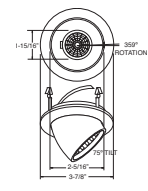

HOUSING COMPATIBILITY GUIDE:
1 2 4

B1312SN
Fully Adjustable (35° Tilt)