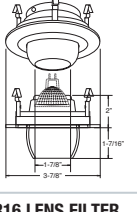

B1396CP
Square Baffle w/ Square Trim Ring

Forte

AVAILABLE COLOR COMBINATIONS:
W-WH, P-WH, P-BK,
CP-CP, SN-SN, BZ-BZ

PATENT PENDING

HOUSING COMPATIBILITY GUIDE:
1 2 3 4

B1378SN-SN
Stepped Baffle (35° Tilt)

Spectrum

AVAILABLE COLOR COMBINATIONS:
W-WH, P-WH, P-BK,
CP-CP, SN-SN, BZ-BZ

PATENT #: D510,151

HOUSING COMPATIBILITY GUIDE:
1 2 3

B1379CL-CH
Reflector (35° Tilt)

Radiance

AVAILABLE COLOR COMBINATIONS:
CL-WH, CL-CH, CL-SN,
RG-WH, SN-SN, SN-WH,
W-WH

PATENT #: D510,151

HOUSING COMPATIBILITY GUIDE:
1 2 3

B1383WH
Slot Aperture (35° Tilt)

Apertura

TRIM:
BZ, WH

PATENT #: D510,151

HOUSING COMPATIBILITY GUIDE:
1 2 3

B1380WH
Fully Adjustable (35° Tilt, 359° Rot.)

Galleria

TRIM:
WH, BK, BZ, CH, SN, CP

PATENT #: D510,151

HOUSING COMPATIBILITY GUIDE:
1 2 3

B1384P-WH
Fully Adj. w/ Baffle (35° Tilt, 359° Rot.)

Galleria

AVAILABLE COLOR COMBINATIONS:
W-WH, P-WH, P-BK,
CP-CP, SN-SN, BZ-BZ

PATENT #: D510,151

HOUSING COMPATIBILITY GUIDE:
1 2 3

B1386WH
Fully Adjustable (75° Tilt, 359° Rot.)

Galleria

TRIM:
WH, BK, SN, BZ

PATENT #: D510,151

HOUSING COMPATIBILITY GUIDE:
1 2

B1395CL-SN
Semi-Frosted Shower Trim

FOR WET LOCATION

Aqua

AVAILABLE COLOR COMBINATIONS:
CL-BK, CL-SN, CL-WH,
CL-BZ, CP-CP, SN-SN

PATENT #: D510,151

HOUSING COMPATIBILITY GUIDE:
1 2 3

B1390WH-PEACH
Metropolitan Ice Lite

GLASS:
BLUE, PEACH, FROSTED,
CLEAR, GREEN, AMBER

TRIM: WH

PATENT #: D510,151

HOUSING COMPATIBILITY GUIDE:
1 2 3

B1391P-WH
Pinhole with Baffle

Forte

AVAILABLE COLOR COMBINATIONS:
W-WH, P-WH

PATENT #: D510,151

HOUSING COMPATIBILITY GUIDE:
1 2 3

B1320WH-FROSTED
Metropolitan Moon Lite

GLASS:
BLUE, PEACH, FROSTED,
CRYSTAL, GREEN, AMBER

TRIM: WH

PATENT #: D508,750

HOUSING COMPATIBILITY GUIDE:
1 2 3

B1325WH-AMBER
Metropolitan Step Lite