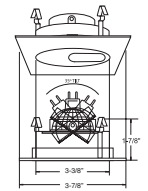

**DRIVER** - Class II dimming electronic driver.

**BAR HANGERS** - Preinstalled bar hangers allow housing to be positioned and locked at any point within a 24" joist span and can be shortened for 12" joists. They contain a double-headed real nail for secure attachment into the joist. Bar hanger nails are installed on a 20° downward angle for better contact, and the 90° pivoting mounting plate makes installation fast and accurate. Bar hangers can fit onto T-Bar spline with additional slots and holes for special mounting methods if necessary.

HOUSING COMPATIBILITY GUIDE:  
1 2 3

**B1383WH**  
Slot Aperture (35° Tilt)

*Apertura*

TRIM:  
BZ, WH

PATENT #: D510,151

HOUSING COMPATIBILITY GUIDE:  
1 2 3

**B1380WH**  
Fully Adjustable (35° Tilt, 359° Rot.)