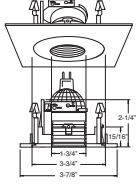

B1396CP
Square Baffle w/ Square Trim Ring

Forte

AVAILABLE COLOR COMBINATIONS:
W-WH, P-WH, P-BK,
CP-CP, SN-SN, BZ-BZ

PATENT PENDING

HOUSING COMPATIBILITY GUIDE:
1 2 3 4

B1378SN-SN
Stepped Baffle (35° Tilt)

Spectrum

AVAILABLE COLOR COMBINATIONS:
W-WH, P-WH, P-BK,
CP-CP, SN-SN, BZ-BZ

PATENT #: D510,151

HOUSING COMPATIBILITY GUIDE:
1 2 3

B1379CL-CH
Reflector (35° Tilt)

Radiance

AVAILABLE COLOR COMBINATIONS:
CL-WH, CL-CH, CL-SN,
RG-WH, SN-SN, SN-WH,
W-WH

PATENT #: D510,151

HOUSING COMPATIBILITY GUIDE:
1 2 3

B1383WH
Slot Aperture (35° Tilt)

Apertura

TRIM:
BZ, WH

PATENT #: D510,151

HOUSING COMPATIBILITY GUIDE:
1 2 3

B1380WH
Fully Adjustable (35° Tilt, 359° Rot.)

Galleria

TRIM:
WH, BK, BZ, CH, SN, CP

PATENT #: D510,151

HOUSING COMPATIBILITY GUIDE:
1 2 3

B1384P-WH
Fully Adj. w/ Baffle (35° Tilt, 359° Rot.)

Galleria

AVAILABLE COLOR COMBINATIONS:
W-WH, P-WH, P-BK,
CP-CP, SN-SN, BZ-BZ

PATENT #: D510,151

HOUSING COMPATIBILITY GUIDE:
1 2 3

B1386WH
Fully Adjustable (75° Tilt, 359° Rot.)

Galleria

TRIM:
WH, BK, SN, BZ

PATENT #: D510,151

HOUSING COMPATIBILITY GUIDE:
1 2

B1395CL-SN
Semi-Frosted Shower Trim

FOR WET LOCATION

Aqua

AVAILABLE COLOR COMBINATIONS:
CL-BK, CL-SN, CL-WH,
CL-BZ, CP-CP, SN-SN

PATENT #: D510,151

HOUSING COMPATIBILITY GUIDE:
1 2 3

B1390WH-PEACH
Metropolitan Ice Lite

GLASS:
BLUE, PEACH, FROSTED,
CLEAR, GREEN, AMBER

TRIM: WH

PATENT #: D510,151

HOUSING COMPATIBILITY GUIDE:
1 2 3

B1391P-WH
Pinhole with Baffle

Forte

AVAILABLE COLOR COMBINATIONS:
W-WH, P-WH

PATENT #: D510,151

HOUSING COMPATIBILITY GUIDE:
1 2 3

B1320WH-FROSTED
Metropolitan Moon Lite

GLASS:
BLUE, PEACH, FROSTED,
CRYSTAL, GREEN, AMBER

TRIM: WH

PATENT #: D508,750

HOUSING COMPATIBILITY GUIDE:
1 2 3

B1325WH-AMBER
Metropolitan Step Lite