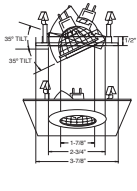

B1396CP
Square Baffle w/ Square Trim Ring

Forte

AVAILABLE COLOR COMBINATIONS:
W-WH, P-WH, P-BK,
CP-CP, SN-SN, BZ-BZ

PATENT PENDING

HOUSING COMPATIBILITY GUIDE:
1 2 3 4

B1378SN-SN
Stepped Baffle (35° Tilt)

Spectrum

AVAILABLE COLOR COMBINATIONS:
W-WH, P-WH, P-BK,
CP-CP, SN-SN, BZ-BZ

PATENT #: D510,151

HOUSING COMPATIBILITY GUIDE:
1 2 3

B1379CL-CH
Reflector (35° Tilt)

Radiance

AVAILABLE COLOR COMBINATIONS:
CL-WH, CL-CH, CL-SN,
RG-WH, SN-SN, SN-WH,
W-WH

PATENT #: D510,151

HOUSING COMPATIBILITY GUIDE:
1 2 3

B1383WH
Slot Aperture (35° Tilt)

Apertura

TRIM:
BZ, WH

PATENT #: D510,151

HOUSING COMPATIBILITY GUIDE:
1 2 3

B1380WH
Fully Adjustable (35° Tilt, 359° Rot.)

Galleria

TRIM:
WH, BK, BZ, CH, SN, CP

PATENT #: D510,151

HOUSING COMPATIBILITY GUIDE:
1 2 3

B1384P-WH
Fully Adj. w/ Baffle (35° Tilt, 359° Rot.)

Galleria

AVAILABLE COLOR COMBINATIONS:
W-WH, P-WH, P-BK,
CP-CP, SN-SN, BZ-BZ

PATENT #: D510,151

HOUSING COMPATIBILITY GUIDE:
1 2 3

B1386WH
Fully Adjustable (75° Tilt, 359° Rot.)

Galleria

TRIM:
WH, BK, SN, BZ

PATENT #: D510,151

HOUSING COMPATIBILITY GUIDE:
1 2

B1395CL-SN
Semi-Frosted Shower Trim

FOR WET LOCATION

Aqua

AVAILABLE COLOR COMBINATIONS:
CL-BK, CL-SN, CL-WH,
CL-BZ, CP-CP, SN-SN

PATENT #: D510,151

HOUSING COMPATIBILITY GUIDE:
1 2 3

B1390WH-PEACH
Metropolitan Ice Lite

GLASS:
BLUE, PEACH, FROSTED,
CLEAR, GREEN, AMBER

TRIM: WH

PATENT #: D510,151

HOUSING COMPATIBILITY GUIDE:
1 2 3

B1391P-WH
Pinhole with Baffle

Forte

AVAILABLE COLOR COMBINATIONS:
W-WH, P-WH

PATENT #: D510,151

HOUSING COMPATIBILITY GUIDE:
1 2 3

B1320WH-FROSTED
Metropolitan Moon Lite

GLASS:
BLUE, PEACH, FROSTED,
CRYSTAL, GREEN, AMBER

TRIM: WH

PATENT #: D508,750

HOUSING COMPATIBILITY GUIDE:
1 2 3

B1325WH-AMBER
Metropolitan Step Lite