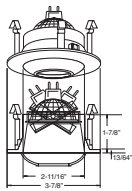

HOUSING COMPATIBILITY GUIDE:
1 2 3

B1366CL-WH
The Illuminator