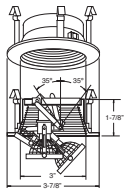

Galleria

HOUSING COMPATIBILITY GUIDE:
1 2

ALL TRIMS ABOVE ARE PATENT PENDING

GUIDE	HOUSING COMPATIBILITY	MAX. LAMP WATTAGE
1	BL3IC, BL3, BL3R	50W 12V MR16
2	BL3-75	75W 12V MR16
3	G3IC, G3, G3R	50W 120V GU10
4	BL30IC-E, BL3E-S, BL3RE-S	35W 12V MR16

BAFFLE FINISH:
W White
P Black
SN Satin Nickel
CP Copper
BZ Bronze

REFLECTOR FINISH:
CL Chrome
RG Gold
W White
MB Black

RING/TRIM FINISH:
WH White
BK Black
SN Satin Nickel
CP Copper

CH Chrome
PB Polish Brass
BZ Bronze

General Lighting
 Wall Wash Lighting

Accent Lighting
 Sloped Ceiling Lighting

Task Lighting

3 INCH LOW VOLTAGE TRIMS