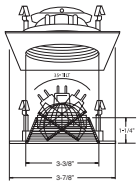

B1396CP
Square Baffle w/ Square Trim Ring

Forte

AVAILABLE COLOR COMBINATIONS:
W-WH, P-WH, P-BK,
CP-CP, SN-SN, BZ-BZ

PATENT PENDING

HOUSING COMPATIBILITY GUIDE:
1 2 3 4

B1378SN-SN
Stepped Baffle (35° Tilt)

Spectrum

AVAILABLE COLOR COMBINATIONS:
W-WH, P-WH, P-BK,
CP-CP, SN-SN, BZ-BZ

PATENT #: D510,151

HOUSING COMPATIBILITY GUIDE:
1 2 3

B1379CL-CH
Reflector (35° Tilt)

Radiance

AVAILABLE COLOR COMBINATIONS:
CL-WH, CL-CH, CL-SN,
RG-WH, SN-SN, SN-WH,
W-WH

PATENT #: D510,151

HOUSING COMPATIBILITY GUIDE:
1 2 3

B1383WH
Slot Aperture (35° Tilt)

Apertura

TRIM:
BZ, WH

PATENT #: D510,151

HOUSING COMPATIBILITY GUIDE:
1 2 3

B1380WH
Fully Adjustable (35° Tilt, 359° Rot.)

Galleria

TRIM:
WH, BK, BZ, CH, SN, CP

PATENT #: D510,151

HOUSING COMPATIBILITY GUIDE:
1 2 3

B1384P-WH
Fully Adj. w/ Baffle (35° Tilt, 359° Rot.)

Galleria

AVAILABLE COLOR COMBINATIONS:
W-WH, P-WH, P-BK,
CP-CP, SN-SN, BZ-BZ

PATENT #: D510,151

HOUSING COMPATIBILITY GUIDE:
1 2 3

B1386WH
Fully Adjustable (75° Tilt, 359° Rot.)

Galleria

TRIM:
WH, BK, SN, BZ

PATENT #: D510,151

HOUSING COMPATIBILITY GUIDE:
1 2

B1395CL-SN
Semi-Frosted Shower Trim

FOR WET LOCATION

Aqua

AVAILABLE COLOR COMBINATIONS:
CL-BK, CL-SN, CL-WH,
CL-BZ, CP-CP, SN-SN

PATENT #: D510,151

HOUSING COMPATIBILITY GUIDE:
1 2 3

B1390WH-PEACH
Metropolitan Ice Lite

GLASS:
BLUE, PEACH, FROSTED,
CLEAR, GREEN, AMBER

TRIM: WH

PATENT #: D510,151

HOUSING COMPATIBILITY GUIDE:
1 2 3

B1391P-WH
Pinhole with Baffle

Forte

AVAILABLE COLOR COMBINATIONS:
W-WH, P-WH

PATENT #: D510,151

HOUSING COMPATIBILITY GUIDE:
1 2 3

B1320WH-FROSTED
Metropolitan Moon Lite

GLASS:
BLUE, PEACH, FROSTED,
CRYSTAL, GREEN, AMBER

TRIM: WH

PATENT #: D508,750

HOUSING COMPATIBILITY GUIDE:
1 2 3

B1325WH-AMBER
Metropolitan Step Lite