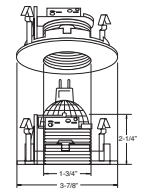

HOUSING COMPATIBILITY GUIDE:
1 2 3

B1315RG-WH
Pinhole with Reflector