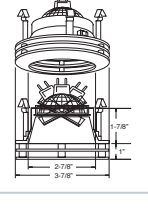

MR16 LENS FILTER
BP8MR16-BL BLUE
BP8MR16-GR GREEN
BP8MR16-PI PINK
BP8MR16-PU PURPLE
BP8MR16-DL DAY LIGHT

BP8MR16-YE YELLOW
BP8MR16-AM AMBER
BP8MR16-OR ORANGE
BP8MR16-RE RED