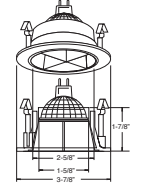

HOUSING COMPATIBILITY GUIDE:
1 2 3

B1313P-SN
Pull Down Adjustable