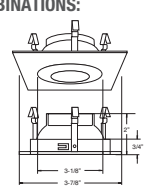

B1396CP
Square Baffle w/ Square Trim Ring

Forte
AVAILABLE COLOR COMBINATIONS:
W-WH, P-WH, P-BK,
CP-CP, SN-SN, BZ-BZ

PATENT PENDING
HOUSING COMPATIBILITY GUIDE:
1 2 3 4

B1378SN-SN
Stepped Baffle (35° Tilt)

Spectrum
AVAILABLE COLOR COMBINATIONS:
W-WH, P-WH, P-BK,
CP-CP, SN-SN, BZ-BZ

PATENT #: D510,151
HOUSING COMPATIBILITY GUIDE:
1 2 3

B1379CL-CH
Reflector (35° Tilt)

Radiance
AVAILABLE COLOR COMBINATIONS:
CL-WH, CL-CH, CL-SN,
RG-WH, SN-SN, SN-WH,
W-WH

PATENT #: D510,151
HOUSING COMPATIBILITY GUIDE:
1 2 3

B1383WH
Slot Aperture (35° Tilt)

Apertura
TRIM:
BZ, WH

PATENT #: D510,151
HOUSING COMPATIBILITY GUIDE:
1 2 3

B1380WH
Fully Adjustable (35° Tilt, 359° Rot.)

Galleria
TRIM:
WH, BK, BZ, CH, SN, CP

PATENT #: D510,151
HOUSING COMPATIBILITY GUIDE:
1 2 3

B1384P-WH
Fully Adj. w/ Baffle (35° Tilt, 359° Rot.)

Galleria
AVAILABLE COLOR COMBINATIONS:
W-WH, P-WH, P-BK,
CP-CP, SN-SN, BZ-BZ

PATENT #: D510,151
HOUSING COMPATIBILITY GUIDE:
1 2 3

B1386WH
Fully Adjustable (75° Tilt, 359° Rot.)

Galleria
TRIM:
WH, BK, SN, BZ

PATENT #: D510,151
HOUSING COMPATIBILITY GUIDE:
1 2

B1395CL-SN
Semi-Frosted Shower Trim

Aqua
FOR WET LOCATION
AVAILABLE COLOR COMBINATIONS:
CL-BK, CL-SN, CL-WH,
CL-BZ, CP-CP, SN-SN

PATENT #: D510,151
HOUSING COMPATIBILITY GUIDE:
1 2 3

B1390WH-PEACH
Metropolitan Ice Lite

GLASS:
BLUE, PEACH, FROSTED,
CLEAR, GREEN, AMBER

TRIM: WH

PATENT #: D510,151
HOUSING COMPATIBILITY GUIDE:
1 2 3

B1391P-WH
Pinhole with Baffle

Forte
AVAILABLE COLOR COMBINATIONS:
W-WH, P-WH

PATENT #: D510,151
HOUSING COMPATIBILITY GUIDE:
1 2 3

B1320WH-FROSTED
Metropolitan Moon Lite

GLASS:
BLUE, PEACH, FROSTED,
CRYSTAL, GREEN, AMBER

TRIM: WH

PATENT #: D508,750
HOUSING COMPATIBILITY GUIDE:
1 2 3

B1325WH-AMBER
Metropolitan Step Lite