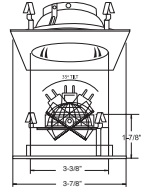

B1396CP
Square Baffle w/ Square Trim Ring

Forte
AVAILABLE COLOR COMBINATIONS:
W-WH, P-WH, P-BK,
CP-CP, SN-SN, BZ-BZ

PATENT PENDING
HOUSING COMPATIBILITY GUIDE:
1 2 3 4

B1378SN-SN
Stepped Baffle (35° Tilt)

Spectrum
AVAILABLE COLOR COMBINATIONS:
W-WH, P-WH, P-BK,
CP-CP, SN-SN, BZ-BZ

PATENT #: D510,151
HOUSING COMPATIBILITY GUIDE:
1 2 3

B1379CL-CH
Reflector (35° Tilt)

Radiance
AVAILABLE COLOR COMBINATIONS:
CL-WH, CL-CH, CL-SN,
RG-WH, SN-SN, SN-WH,
W-WH

PATENT #: D510,151
HOUSING COMPATIBILITY GUIDE:
1 2 3

B1383WH
Slot Aperture (35° Tilt)

Apertura
TRIM:
BZ, WH

PATENT #: D510,151
HOUSING COMPATIBILITY GUIDE:
1 2 3

B1380WH
Fully Adjustable (35° Tilt, 359° Rot.)

Galleria
TRIM:
WH, BK, BZ, CH, SN, CP

PATENT #: D510,151
HOUSING COMPATIBILITY GUIDE:
1 2 3

B1384P-WH
Fully Adj. w/ Baffle (35° Tilt, 359° Rot.)

Galleria
AVAILABLE COLOR COMBINATIONS:
W-WH, P-WH, P-BK,
CP-CP, SN-SN, BZ-BZ

PATENT #: D510,151
HOUSING COMPATIBILITY GUIDE:
1 2 3

B1386WH
Fully Adjustable (75° Tilt, 359° Rot.)

Galleria
TRIM:
WH, BK, SN, BZ

PATENT #: D510,151
HOUSING COMPATIBILITY GUIDE:
1 2

B1395CL-SN
Semi-Frosted Shower Trim

Aqua
FOR WET LOCATION
AVAILABLE COLOR COMBINATIONS:
CL-BK, CL-SN, CL-WH,
CL-BZ, CP-CP, SN-SN

PATENT #: D510,151
HOUSING COMPATIBILITY GUIDE:
1 2 3

B1390WH-PEACH
Metropolitan Ice Lite

GLASS:
BLUE, PEACH, FROSTED,
CLEAR, GREEN, AMBER

TRIM: WH

PATENT #: D510,151
HOUSING COMPATIBILITY GUIDE:
1 2 3

B1391P-WH
Pinhole with Baffle

Forte
AVAILABLE COLOR COMBINATIONS:
W-WH, P-WH

PATENT #: D510,151
HOUSING COMPATIBILITY GUIDE:
1 2 3

B1320WH-FROSTED
Metropolitan Moon Lite

GLASS:
BLUE, PEACH, FROSTED,
CRYSTAL, GREEN, AMBER

TRIM: WH

PATENT #: D508,750
HOUSING COMPATIBILITY GUIDE:
1 2 3

B1325WH-AMBER
Metropolitan Step Lite