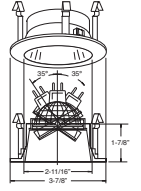

Radiance
AVAILABLE COLOR COMBINATIONS:
CP-CP, CP-WH, W-WH,
RG-WH, SN-SN, SN-WH,
MB-WH, CL-WH, MB-BK,
RG-PB, CL-CH, CL-SN,
BZ-BZ

PATENT #: D510,151
HOUSING COMPATIBILITY GUIDE:
1 2 3