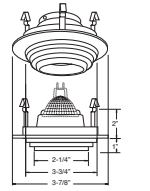

GLASS:
BLUE, PEACH, FROSTED,
CRYSTAL, GREEN, AMBER

TRIM: WH

PATENT #: D509,314
HOUSING COMPATIBILITY GUIDE:
1 2 3