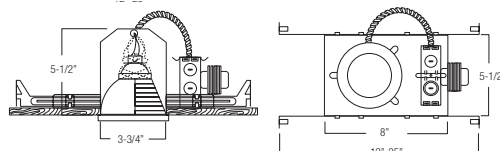

25,000 hrs
RATED LIFE

390
LUMENS

5-1/2" HEIGHT FOR USE IN 2" X 6" JOIST CONSTRUCTION

DRIVER CAN BE SERVICED FROM BELOW THE CEILING

DESCRIPTION

Developed especially for LED MR16 lamp applications. Crafted for sustainability and environmentally sensitive applications. Five times the life expectancy of halogen MR16 with 80% energy savings. Small aperture LED MR16 dedicated, thermally protected, New Construction Non insulated ceilings or where insulation can be kept 3" from the housing, furnished with preinstalled adjustable bar hangers.