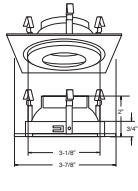

GLASS:
BLUE, PEACH, FROSTED,
CLEAR, GREEN, AMBER

TRIM: WH

PATENT #: D510,151
HOUSING COMPATIBILITY GUIDE:
1 2 3