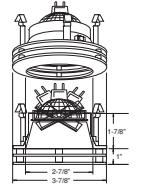

Radiance
AVAILABLE COLOR COMBINATIONS:
CL-WH, CL-SN, W-WH

PATENT #: D510,151
HOUSING COMPATIBILITY GUIDE:
1 2 3