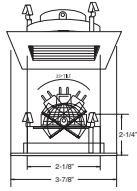

B1396CP
Square Baffle w/ Square Trim Ring

Forte
AVAILABLE COLOR COMBINATIONS:
W-WH, P-WH, P-BK,
CP-CP, SN-SN, BZ-BZ

PATENT PENDING
HOUSING COMPATIBILITY GUIDE:
1 2 3 4

B1378SN-SN
Stepped Baffle (35° Tilt)

Spectrum
AVAILABLE COLOR COMBINATIONS:
W-WH, P-WH, P-BK,
CP-CP, SN-SN, BZ-BZ

PATENT #: D510,151
HOUSING COMPATIBILITY GUIDE:
1 2 3

B1379CL-CH
Reflector (35° Tilt)

Radiance
AVAILABLE COLOR COMBINATIONS:
CL-WH, CL-CH, CL-SN,
RG-WH, SN-SN, SN-WH,
W-WH

PATENT #: D510,151
HOUSING COMPATIBILITY GUIDE:
1 2 3

B1383WH
Slot Aperture (35° Tilt)

Apertura
TRIM:
BZ, WH

PATENT #: D510,151
HOUSING COMPATIBILITY GUIDE:
1 2 3

B1380WH
Fully Adjustable (35° Tilt, 359° Rot.)

Galleria
TRIM:
WH, BK, BZ, CH, SN, CP

PATENT #: D510,151
HOUSING COMPATIBILITY GUIDE:
1 2 3

B1384P-WH
Fully Adj. w/ Baffle (35° Tilt, 359° Rot.)

Galleria
AVAILABLE COLOR COMBINATIONS:
W-WH, P-WH, P-BK,
CP-CP, SN-SN, BZ-BZ

PATENT #: D510,151
HOUSING COMPATIBILITY GUIDE:
1 2 3

B1386WH
Fully Adjustable (75° Tilt, 359° Rot.)

Galleria
TRIM:
WH, BK, SN, BZ

PATENT #: D510,151
HOUSING COMPATIBILITY GUIDE:
1 2

B1395CL-SN
Semi-Frosted Shower Trim

Aqua
FOR WET LOCATION
AVAILABLE COLOR COMBINATIONS:
CL-BK, CL-SN, CL-WH,
CL-BZ, CP-CP, SN-SN

PATENT #: D510,151
HOUSING COMPATIBILITY GUIDE:
1 2 3

B1390WH-PEACH
Metropolitan Ice Lite

GLASS:
BLUE, PEACH, FROSTED,
CLEAR, GREEN, AMBER

TRIM: WH

PATENT #: D510,151
HOUSING COMPATIBILITY GUIDE:
1 2 3

B1391P-WH
Pinhole with Baffle

Forte
AVAILABLE COLOR COMBINATIONS:
W-WH, P-WH

PATENT #: D510,151
HOUSING COMPATIBILITY GUIDE:
1 2 3

B1320WH-FROSTED
Metropolitan Moon Lite

GLASS:
BLUE, PEACH, FROSTED,
CRYSTAL, GREEN, AMBER

TRIM: WH

PATENT #: D508,750
HOUSING COMPATIBILITY GUIDE:
1 2 3

B1325WH-AMBER
Metropolitan Step Lite