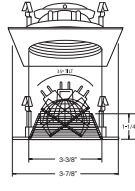

B1396CP
Square Baffle w/ Square Trim Ring

Forte
AVAILABLE COLOR COMBINATIONS:
W-WH, P-WH, P-BK,
CP-CP, SN-SN, BZ-BZ

PATENT PENDING
HOUSING COMPATIBILITY GUIDE:
1 2 3 4

B1378SN-SN
Stepped Baffle (35° Tilt)

Spectrum
AVAILABLE COLOR COMBINATIONS:
W-WH, P-WH, P-BK,
CP-CP, SN-SN, BZ-BZ

PATENT #: D510,151
HOUSING COMPATIBILITY GUIDE:
1 2 3

B1379CL-CH
Reflector (35° Tilt)

Radiance
AVAILABLE COLOR COMBINATIONS:
CL-WH, CL-CH, CL-SN,
RG-WH, SN-SN, SN-WH,
W-WH

PATENT #: D510,151
HOUSING COMPATIBILITY GUIDE:
1 2 3

B1383WH
Slot Aperture (35° Tilt)

Apertura
TRIM:
BZ, WH

PATENT #: D510,151
HOUSING COMPATIBILITY GUIDE:
1 2 3

B1380WH
Fully Adjustable (35° Tilt, 359° Rot.)

Galleria
TRIM:
WH, BK, BZ, CH, SN, CP

PATENT #: D510,151
HOUSING COMPATIBILITY GUIDE:
1 2 3

B1384P-WH
Fully Adj. w/ Baffle (35° Tilt, 359° Rot.)

Galleria
AVAILABLE COLOR COMBINATIONS:
W-WH, P-WH, P-BK,
CP-CP, SN-SN, BZ-BZ

PATENT #: D510,151
HOUSING COMPATIBILITY GUIDE:
1 2 3

B1386WH
Fully Adjustable (75° Tilt, 359° Rot.)

Galleria
TRIM:
WH, BK, SN, BZ

PATENT #: D510,151
HOUSING COMPATIBILITY GUIDE:
1 2

B1395CL-SN
Semi-Frosted Shower Trim

Aqua
FOR WET LOCATION
AVAILABLE COLOR COMBINATIONS:
CL-BK, CL-SN, CL-WH,
CL-BZ, CP-CP, SN-SN

PATENT #: D510,151
HOUSING COMPATIBILITY GUIDE:
1 2 3

B1390WH-PEACH
Metropolitan Ice Lite

GLASS:
BLUE, PEACH, FROSTED,
CLEAR, GREEN, AMBER

TRIM: WH

PATENT #: D510,151
HOUSING COMPATIBILITY GUIDE:
1 2 3

B1391P-WH
Pinhole with Baffle

Forte
AVAILABLE COLOR COMBINATIONS:
W-WH, P-WH

PATENT #: D510,151
HOUSING COMPATIBILITY GUIDE:
1 2 3

B1320WH-FROSTED
Metropolitan Moon Lite

GLASS:
BLUE, PEACH, FROSTED,
CRYSTAL, GREEN, AMBER

TRIM: WH

PATENT #: D508,750
HOUSING COMPATIBILITY GUIDE:
1 2 3

B1325WH-AMBER
Metropolitan Step Lite