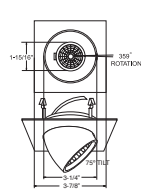

B1396CP
Square Baffle w/ Square Trim Ring

Forte
AVAILABLE COLOR COMBINATIONS:
W-WH, P-WH, P-BK,
CP-CP, SN-SN, BZ-BZ

PATENT PENDING
HOUSING COMPATIBILITY GUIDE:
1 2 3 4

B1378SN-SN
Stepped Baffle (35° Tilt)

Spectrum
AVAILABLE COLOR COMBINATIONS:
W-WH, P-WH, P-BK,
CP-CP, SN-SN, BZ-BZ

PATENT #: D510,151
HOUSING COMPATIBILITY GUIDE:
1 2 3

B1379CL-CH
Reflector (35° Tilt)

Radiance
AVAILABLE COLOR COMBINATIONS:
CL-WH, CL-CH, CL-SN,
RG-WH, SN-SN, SN-WH,
W-WH

PATENT #: D510,151
HOUSING COMPATIBILITY GUIDE:
1 2 3

B1383WH
Slot Aperture (35° Tilt)

Apertura
TRIM:
BZ, WH

PATENT #: D510,151
HOUSING COMPATIBILITY GUIDE:
1 2 3

B1380WH
Fully Adjustable (35° Tilt, 359° Rot.)

Galleria
TRIM:
WH, BK, BZ, CH, SN, CP

PATENT #: D510,151
HOUSING COMPATIBILITY GUIDE:
1 2 3

B1384P-WH
Fully Adj. w/ Baffle (35° Tilt, 359° Rot.)

Galleria
AVAILABLE COLOR COMBINATIONS:
W-WH, P-WH, P-BK,
CP-CP, SN-SN, BZ-BZ

PATENT #: D510,151
HOUSING COMPATIBILITY GUIDE:
1 2 3

B1386WH
Fully Adjustable (75° Tilt, 359° Rot.)

Galleria
TRIM:
WH, BK, SN, BZ

PATENT #: D510,151
HOUSING COMPATIBILITY GUIDE:
1 2

B1395CL-SN
Semi-Frosted Shower Trim

Aqua
FOR WET LOCATION
AVAILABLE COLOR COMBINATIONS:
CL-BK, CL-SN, CL-WH,
CL-BZ, CP-CP, SN-SN

PATENT #: D510,151
HOUSING COMPATIBILITY GUIDE:
1 2 3

B1390WH-PEACH
Metropolitan Ice Lite

GLASS:
BLUE, PEACH, FROSTED,
CLEAR, GREEN, AMBER

TRIM: WH

PATENT #: D510,151
HOUSING COMPATIBILITY GUIDE:
1 2 3

B1391P-WH
Pinhole with Baffle

Forte
AVAILABLE COLOR COMBINATIONS:
W-WH, P-WH

PATENT #: D510,151
HOUSING COMPATIBILITY GUIDE:
1 2 3

B1320WH-FROSTED
Metropolitan Moon Lite

GLASS:
BLUE, PEACH, FROSTED,
CRYSTAL, GREEN, AMBER

TRIM: WH

PATENT #: D508,750
HOUSING COMPATIBILITY GUIDE:
1 2 3

B1325WH-AMBER
Metropolitan Step Lite