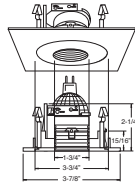

Forte
AVAILABLE COLOR COMBINATIONS:
W-WH, P-WH

PATENT #: D510,151
HOUSING COMPATIBILITY GUIDE:
1 2 3