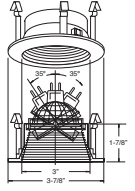

Spectrum
AVAILABLE COLOR COMBINATIONS:
W-WH, P-WH, P-BK,
CP-CP, SN-SN, BZ-BZ

PATENT #: D510,151
HOUSING COMPATIBILITY GUIDE:
1 2 3