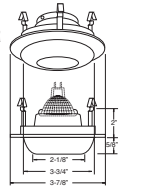

GLASS:
BLUE, PEACH, FROSTED,
CRYSTAL, GREEN, AMBER

TRIM: WH

PATENT #: D508,750
HOUSING COMPATIBILITY GUIDE:
1 2 3