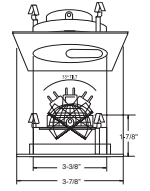

B1396CP
Square Baffle w/ Square Trim Ring

Forte
AVAILABLE COLOR COMBINATIONS:
W-WH, P-WH, P-BK,
CP-CP, SN-SN, BZ-BZ

PATENT PENDING
HOUSING COMPATIBILITY GUIDE:
1 2 3 4

B1378SN-SN
Stepped Baffle (35° Tilt)

Spectrum
AVAILABLE COLOR COMBINATIONS:
W-WH, P-WH, P-BK,
CP-CP, SN-SN, BZ-BZ

PATENT #: D510,151
HOUSING COMPATIBILITY GUIDE:
1 2 3

B1379CL-CH
Reflector (35° Tilt)

Radiance
AVAILABLE COLOR COMBINATIONS:
CL-WH, CL-CH, CL-SN,
RG-WH, SN-SN, SN-WH,
W-WH

PATENT #: D510,151
HOUSING COMPATIBILITY GUIDE:
1 2 3

B1383WH
Slot Aperture (35° Tilt)

Apertura
TRIM:
BZ, WH

PATENT #: D510,151
HOUSING COMPATIBILITY GUIDE:
1 2 3

B1380WH
Fully Adjustable (35° Tilt, 359° Rot.)

Galleria
TRIM:
WH, BK, BZ, CH, SN, CP

PATENT #: D510,151
HOUSING COMPATIBILITY GUIDE:
1 2 3

B1384P-WH
Fully Adj. w/ Baffle (35° Tilt, 359° Rot.)

Galleria
AVAILABLE COLOR COMBINATIONS:
W-WH, P-WH, P-BK,
CP-CP, SN-SN, BZ-BZ

PATENT #: D510,151
HOUSING COMPATIBILITY GUIDE:
1 2 3

B1386WH
Fully Adjustable (75° Tilt, 359° Rot.)

Galleria
TRIM:
WH, BK, SN, BZ

PATENT #: D510,151
HOUSING COMPATIBILITY GUIDE:
1 2

B1395CL-SN
Semi-Frosted Shower Trim

Aqua
FOR WET LOCATION
AVAILABLE COLOR COMBINATIONS:
CL-BK, CL-SN, CL-WH,
CL-BZ, CP-CP, SN-SN

PATENT #: D510,151
HOUSING COMPATIBILITY GUIDE:
1 2 3

B1390WH-PEACH
Metropolitan Ice Lite

GLASS:
BLUE, PEACH, FROSTED,
CLEAR, GREEN, AMBER

TRIM: WH

PATENT #: D510,151
HOUSING COMPATIBILITY GUIDE:
1 2 3

B1391P-WH
Pinhole with Baffle

Forte
AVAILABLE COLOR COMBINATIONS:
W-WH, P-WH

PATENT #: D510,151
HOUSING COMPATIBILITY GUIDE:
1 2 3

B1320WH-FROSTED
Metropolitan Moon Lite

GLASS:
BLUE, PEACH, FROSTED,
CRYSTAL, GREEN, AMBER

TRIM: WH

PATENT #: D508,750
HOUSING COMPATIBILITY GUIDE:
1 2 3

B1325WH-AMBER
Metropolitan Step Lite