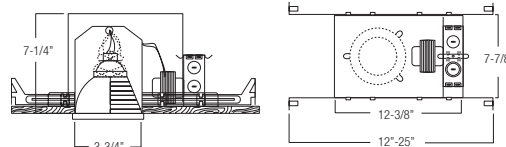

BL3IC-HRS1260M

3" MINIATURE DEDICATED MR16 LED IC HOUSING

INPUT VOLT.	INPUT FREQ.	WATT	CRI	COLOR TEMP.	LUMENS
120	50/60Hz	7W	80.0	2700°K/3000°K	390

SPECIFICATION

OUTER HOUSING - Die-formed aluminum construction for maximum heat dissipating air chamber on top of the housing. Junction box could be accessed from inside and outside housing.

INNER HOUSING - Deep-drawn single piece aluminum construction for maximum heat dissipation and rust protection. Adjusts vertically in plaster frame to accommodate 1/2" to 1-3/8" ceiling.

DRIVER - Class II dimming electronic driver.

BAR HANGERS - Preinstalled bar hangers allow housing to be positioned and locked at any point within a 24" joist span and can be shortened for 12" joists. They contain a double-headed real nail for secure attachment into the joist. Bar hanger nails are installed on a 20° downward angle for better contact, and the 90° pivoting mounting plate makes installation fast and accurate. Bar hangers can fit onto T-Bar spline with additional slots and holes for special mounting methods if necessary.

JUNCTION BOX - through-branch circuit wiring and has four 1/2" KOs, one 3/4" KO and four Romex knockouts with true pry-out slots and strain clamps.

OPTION

1. AIR-SHUT-

- Gasket to prevent air flow from heated or air conditioned spaces.
- Meets all national air flow requirements.

25,000 hrs
RATED LIFE

390
LUMENS

COMPACT DESIGN

DRIVER CAN BE SERVICED FROM BELOW THE CEILING

DESCRIPTION