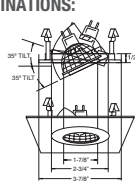

B1396CP
Square Baffle w/ Square Trim Ring

Forte
AVAILABLE COLOR COMBINATIONS:
W-WH, P-WH, P-BK,
CP-CP, SN-SN, BZ-BZ

PATENT PENDING
HOUSING COMPATIBILITY GUIDE:
1 2 3 4

B1378SN-SN
Stepped Baffle (35° Tilt)

Spectrum
AVAILABLE COLOR COMBINATIONS:
W-WH, P-WH, P-BK,
CP-CP, SN-SN, BZ-BZ

PATENT #: D510,151
HOUSING COMPATIBILITY GUIDE:
1 2 3

B1379CL-CH
Reflector (35° Tilt)

Radiance
AVAILABLE COLOR COMBINATIONS:
CL-WH, CL-CH, CL-SN,
RG-WH, SN-SN, SN-WH,
W-WH

PATENT #: D510,151
HOUSING COMPATIBILITY GUIDE:
1 2 3

B1383WH
Slot Aperture (35° Tilt)

Apertura
TRIM:
BZ, WH

PATENT #: D510,151
HOUSING COMPATIBILITY GUIDE:
1 2 3

B1380WH
Fully Adjustable (35° Tilt, 359° Rot.)

Galleria
TRIM:
WH, BK, BZ, CH, SN, CP

PATENT #: D510,151
HOUSING COMPATIBILITY GUIDE:
1 2 3

B1384P-WH
Fully Adj. w/ Baffle (35° Tilt, 359° Rot.)

Galleria
AVAILABLE COLOR COMBINATIONS:
W-WH, P-WH, P-BK,
CP-CP, SN-SN, BZ-BZ

PATENT #: D510,151
HOUSING COMPATIBILITY GUIDE:
1 2 3

B1386WH
Fully Adjustable (75° Tilt, 359° Rot.)

Galleria
TRIM:
WH, BK, SN, BZ

PATENT #: D510,151
HOUSING COMPATIBILITY GUIDE:
1 2

B1395CL-SN
Semi-Frosted Shower Trim

Aqua
FOR WET LOCATION
AVAILABLE COLOR COMBINATIONS:
CL-BK, CL-SN, CL-WH,
CL-BZ, CP-CP, SN-SN

PATENT #: D510,151
HOUSING COMPATIBILITY GUIDE:
1 2 3

B1390WH-PEACH
Metropolitan Ice Lite

GLASS:
BLUE, PEACH, FROSTED,
CLEAR, GREEN, AMBER

TRIM: WH

PATENT #: D510,151
HOUSING COMPATIBILITY GUIDE:
1 2 3

B1391P-WH
Pinhole with Baffle

Forte
AVAILABLE COLOR COMBINATIONS:
W-WH, P-WH

PATENT #: D510,151
HOUSING COMPATIBILITY GUIDE:
1 2 3

B1320WH-FROSTED
Metropolitan Moon Lite

GLASS:
BLUE, PEACH, FROSTED,
CRYSTAL, GREEN, AMBER

TRIM: WH

PATENT #: D508,750
HOUSING COMPATIBILITY GUIDE:
1 2 3

B1325WH-AMBER
Metropolitan Step Lite