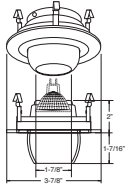

GLASS:
BLUE, PEACH,
FROSTED, CRYSTAL,
GREEN, AMBER, RED

TRIM: WH

PATENT #: D510,151
HOUSING COMPATIBILITY GUIDE:
1 2 3