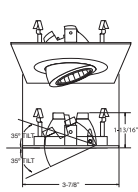

B1396CP
Square Baffle w/ Square Trim Ring

Forte
AVAILABLE COLOR COMBINATIONS:
W-WH, P-WH, P-BK,
CP-CP, SN-SN, BZ-BZ

PATENT PENDING
HOUSING COMPATIBILITY GUIDE:
1 2 3 4

B1378SN-SN
Stepped Baffle (35° Tilt)

Spectrum
AVAILABLE COLOR COMBINATIONS:
W-WH, P-WH, P-BK,
CP-CP, SN-SN, BZ-BZ

PATENT #: D510,151
HOUSING COMPATIBILITY GUIDE:
1 2 3

B1379CL-CH
Reflector (35° Tilt)

Radiance
AVAILABLE COLOR COMBINATIONS:
CL-WH, CL-CH, CL-SN,
RG-WH, SN-SN, SN-WH,
W-WH

PATENT #: D510,151
HOUSING COMPATIBILITY GUIDE:
1 2 3

B1383WH
Slot Aperture (35° Tilt)

Apertura
TRIM:
BZ, WH

PATENT #: D510,151
HOUSING COMPATIBILITY GUIDE:
1 2 3

B1380WH
Fully Adjustable (35° Tilt, 359° Rot.)

Galleria
TRIM:
WH, BK, BZ, CH, SN, CP

PATENT #: D510,151
HOUSING COMPATIBILITY GUIDE:
1 2 3

B1384P-WH
Fully Adj. w/ Baffle (35° Tilt, 359° Rot.)

Galleria
AVAILABLE COLOR COMBINATIONS:
W-WH, P-WH, P-BK,
CP-CP, SN-SN, BZ-BZ

PATENT #: D510,151
HOUSING COMPATIBILITY GUIDE:
1 2 3

B1386WH
Fully Adjustable (75° Tilt, 359° Rot.)

Galleria
TRIM:
WH, BK, SN, BZ

PATENT #: D510,151
HOUSING COMPATIBILITY GUIDE:
1 2

B1395CL-SN
Semi-Frosted Shower Trim

Aqua
FOR WET LOCATION
AVAILABLE COLOR COMBINATIONS:
CL-BK, CL-SN, CL-WH,
CL-BZ, CP-CP, SN-SN

PATENT #: D510,151
HOUSING COMPATIBILITY GUIDE:
1 2 3

B1390WH-PEACH
Metropolitan Ice Lite

GLASS:
BLUE, PEACH, FROSTED,
CLEAR, GREEN, AMBER

TRIM: WH

PATENT #: D510,151
HOUSING COMPATIBILITY GUIDE:
1 2 3

B1391P-WH
Pinhole with Baffle

Forte
AVAILABLE COLOR COMBINATIONS:
W-WH, P-WH

PATENT #: D510,151
HOUSING COMPATIBILITY GUIDE:
1 2 3

B1320WH-FROSTED
Metropolitan Moon Lite

GLASS:
BLUE, PEACH, FROSTED,
CRYSTAL, GREEN, AMBER

TRIM: WH

PATENT #: D508,750
HOUSING COMPATIBILITY GUIDE:
1 2 3

B1325WH-AMBER
Metropolitan Step Lite