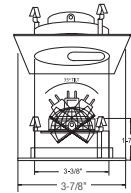

TRIM FINISH:
WH, BK, SN, CP, CH, PB, BZ