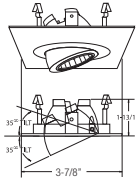

C. BAR HANGERS - Preinstalled bar hangers allow housing to be positioned and locked at any point within a 24" joist span and can be shortened for 12" joists. They contain a double-headed real nail for secure attachment into the joist. Bar hanger nails are installed on a 20° downward angle for better contact, and the 90° pivoting mounting plate makes installation fast and accurate. Bar hangers can fit onto T-Bar spline with additional slots and holes for special mounting methods if necessary.

B1383WH
SLOT APERTURE (35° TILT)

TRIM FINISH:
WH, BK, SN, CP, CH, PB, BZ

B1384P-WH
FULLY ADJUSTABLE W/ BAFFLE

(35° TILT, 359° ROTATION)

AVAILABLE COLOR COMBINATIONS:
W-WH, P-WH, P-BK, CP-CP, SN-SN, BZ-BZ

B1380WH
FULLY ADJUSTABLE (35° TILT, 359° ROT.)