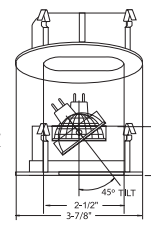

B1303WH
SLOT APERTURE

TRIM FINISH:
WH, BK, SN, CP, CH, PB, BZ

B1314P-WH
PINHOLE WITH BAFFLE

AVAILABLE COLOR COMBINATIONS:
CP-CP, SN-SN, W-WH, P-WH, P-BK, BZ-BZ

Submittal form is available @ www.iuseelite.com
Tel: 323-888-1973 • Fax: 323-888-1977