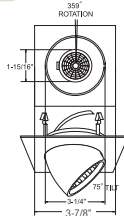

TRIM FINISH:
WH, BK, SN, CP, CH, PB, BZ