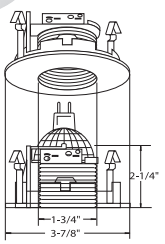

AVAILABLE COLOR COMBINATIONS:
CP-CP, SN-SN, W-WH, P-WH, P-BK, BZ-BZ