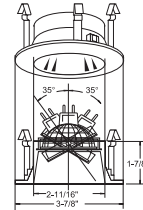

AVAILABLE COLOR COMBINATIONS:
CP-CP, CP-WH, W-WH, RG-WH, SN-SN, SN-WH, MB-WH, CL-WH, MB-BK, RG-PB, CL-CH, CL-SN