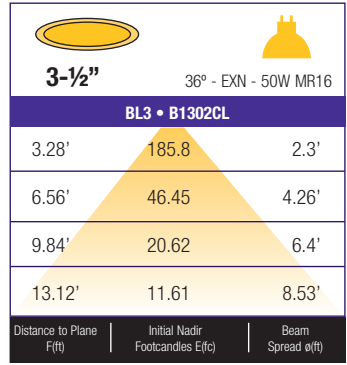

FEATURES

- Integral low voltage transformer to prolong lamp life and increase lighting quality.
- Thermally Protected Non-IC housing.
- Designed for accent and task lighting applications.
- Wire through junction box.
- Preinstalled adjustable bar hanger.
- Dependable, favorable design and effortless installation.
- 5-1/2" height allows use in 2" x 6" joist construction.
- Special screw on the frame locks bar hangers in place which prevents the housing from any movement once installed.

OPTIONS

1. AIR-SHUT

- Gasket to prevent air flow from heated or air conditioned spaces.
- Meets all national air flow requirements.

BL3 - ITEM SELECTOR: (Please check the boxes below for the option desired)

WATTAGE	BALLAST	TRIM TYPE	BAFFLE	REFLECTOR	TRIM RING	MR 16 LENS FILTER
☐ 20W	☐ (M) Magnetic	☐ B1351¹ ☐ B1372² ☐ B1395 ☐ B1303	☐ W	☐ CL	☐ WH	☐ BP8MR16-BL (Blue) ☐ BP8MR16-FR (Frosted)
☐ 35W	☐ (E) Electronic	☐ B1353¹ ☐ B1374² ☐ B1390 ☐ B1314	☐ P	☐ RG	☐ BK	☐ BP8MR16-GR (Green) ☐ BP8MR16-SP (Spread)
☐ 50W	☐ (TOR) Toroidal*	☐ B1354¹ ☐ B1375² ☐ B1391 ☐ B1315	☐ SN	☐ W	☐ SN	☐ BP8MR16-PI (Pink) ☐ BP8MR16-SF (Soft Focus)
☐ 75W		☐ B1355¹ ☐ B1376² ☐ B1320 ☐ B1362	☐ CP	☐ MB	☐ CP	☐ BP8MR16-PU (Purple) ☐ BP8MR16-HC (Honey Comb)
	VOLTAGE	☐ B1356¹ ☐ B1396 ☐ B1325 ☐ B1352	☐ BZ	☐ BZ	☐ CH	☐ BP8MR16-DL (Day Light) ☐ BP8MR16-LI (Linear)
	☐ 120	☐ B1357¹ ☐ B1378 ☐ B1324 ☐ B1306		☐ CP	☐ PB	☐ BP8MR16-YE (Yellow) ☐ BP8MR16-SOL (Solite)
	☐ 277	☐ B1358¹ ☐ B1379 ☐ B1301 ☐ B1312		☐ SN	☐ BZ	☐ BP8MR16-AM (Amber) ☐ BP8MR16-CL (Clear)
	OPTION	☐ B1359¹ ☐ B1383 ☐ B1302 ☐ B1368		☐ SHZ	☐ CH¹	☐ BP8MR16-OR (Orange) ☐ BP8MR16-UV (Ultraviolet)
	☐ AT (Air-Shut)	☐ B1360¹ ☐ B1380 ☐ B1316 ☐ B1304			☐ SS²	☐ BP8MR16-RE (Red)
		☐ B1370² ☐ B1384 ☐ B1326 ☐ B1377				
		☐ B1371² ☐ B1386 ☐ B1366 ☐ B1313				

*Toroidal = Available only in 120V

1 = CH - Chrome finished • 2 = SS - Stainless Steel finished

Specifications:

BL3

WATT BALLAST VOLTAGE OPTION TRIM TYPE BAFFLE REFLECTOR TRIM/RING FILTER (1) FILTER (2)

BAFFLE	REFLECTOR	TRIM/RING
W White	CL Chrome	WH White
P Black	RG Gold	BK Black
SN Satin Nickel	W White	SN Satin Nickel
CP Copper	MB Black	CP Copper
BZ Bronze	BZ Bronze	CH Chrome
	CP Copper	PB Polish Brass
	SN Satin Nickel	BZ Bronze
	SHZ Satin Haze	

Sample of Catalog Number: BL3-20W-E-B1301-W-WH-BP8MR16-BL

Submittal form is available @ www.iuseelite.com
Tel: 323-888-1973 • Fax: 323-888-1977

Specifications and Dimensions subject to change without notice.

REV: ELITE LIGHTING-SPEC-05-24-2011