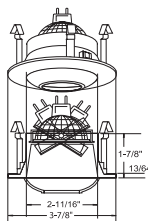

AVAILABLE COLOR COMBINATIONS:
CL-WH, CL-SN, CL-BK, MB-BK