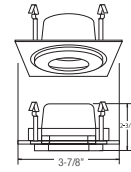

TRIM FINISH:
WH, BK, SN, CP, CH, PB

GLASS FINISH:
BLUE, PEACH, GREEN, CLEAR, AMBER, FROSTED