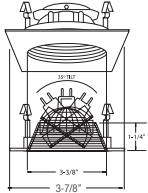

3"

Low Voltage Trims

(LAMP WATTAGE: 75W 12V MR16 / 50W 120V GU10)

Catalog Number:

Project Name:

Type:

Note:

B1378SN-SN
STEPPED BAFFLE (35° TILT)