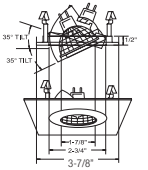

B1383WH
SLOT APERTURE (35° TILT)

TRIM FINISH:
WH, BK, SN, CP, CH, PB, BZ

B1384P-WH
FULLY ADJUSTABLE W/ BAFFLE

(35° TILT, 359° ROTATION)

AVAILABLE COLOR COMBINATIONS:
W-WH, P-WH, P-BK, CP-CP, SN-SN, BZ-BZ

B1380WH
FULLY ADJUSTABLE (35° TILT, 359° ROT.)