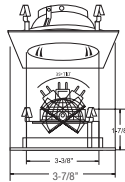

AVAILABLE COLOR COMBINATIONS:
CL-WH, CL-SN, RG-WH, MB-WH, W-WH, MB-BK, RG-PB, SN-SN, CL-CH, CP-CP, CP-WH, SN-WH