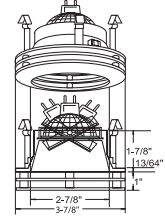

AVAILABLE COLOR COMBINATIONS:
CL-WH, CL-SN, CL-PB