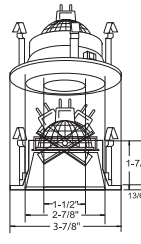

B1316CL-WH
REFLECTOR (35° TILT)

AVAILABLE COLOR COMBINATIONS:
CL-WH, CL-SN, CL-PB

B1326CL-WH
THE ILLUMINATOR II

AVAILABLE COLOR COMBINATIONS:
CL-WH, CL-SN, CL-BK, MB-BK

B1366CL-WH
THE ILLUMINATOR

AVAILABLE COLOR COMBINATIONS:
CL-WH, CL-SN, CL-BK, MB-BK