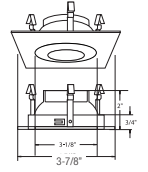

REFLECTOR FINISH:
CL

RING FINISH:
WH, BK, SN, CP, CH, PB, BZ