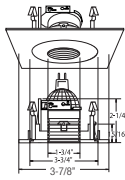

B1395CL-SN
SEMI-FROSTED SHOWER TRIM

FOR WET LOCATION

REFLECTOR FINISH:
CL

RING FINISH:
WH, BK, SN, CP, CH, PB, BZ

B1391P-WH
PINHOLE WITH BAFFLE

AVAILABLE COLOR COMBINATIONS:
CP-CP, SN-SN, W-WH, P-WH, P-BK, BZ-BZ