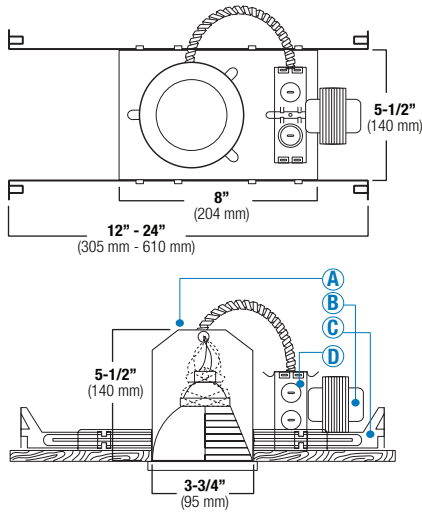

TRANSFORMER CAN BE SERVICED FROM BELOW THE CEILING

DESCRIPTION

Small aperture low voltage, thermally protected, specification grade recessed housing. For new construction. Non-insulated ceilings or where insulation can be kept 3" from the housing. Accommodates up to 75W MR16 lamps. Furnished with preinstalled adjustable bar hangers. Junction box is provided with four 1/2" KOs, one 3/4" KO and four Romex knockouts with strain relief.

SPECIFICATION

A. HOUSING - High temperature painted 22 gauge deep drawn single piece housing. Adjusts vertically in plaster frame to accommodate 1/2" to 1-3/8" ceiling. Accommodates lamps up to 50W depending on trim used.

B. TRANSFORMER - Enhanced in heat dissipating cover, to provide noise free operation. Attached to junction box cover so it may be serviced from below the ceiling. Thermally protected.

- **M**-Class H dimming magnetic transformer.
- **E**-Class II dimming electronic transformer (LighTech part #LET 75 BF)
- **TOR**-Class H dimming toroidal transformer, providing 35% more lumens than traditional transformers. Constructed of M3 grade silicone steel. (Must use dimmers rated for electromagnetic transformer)

C. BAR HANGERS - Preinstalled bar hangers allow housing to be positioned and locked at any point within a 24" joist span and can be shortened for 12" joists. They contain a double-headed real nail for secure attachment into the joist. Bar hanger nails are installed on a 20° downward angle for better contact, and the 90° pivoting mounting plate makes installation fast and accurate. Bar hangers can fit onto T-Bar spline with additional slots and holes for special mounting methods if necessary.

D. JUNCTION BOX - through-branch circuit wiring and has four 1/2" KOs, one 3/4" KO and four Romex knockouts with true pry-out slots and strain clamps.