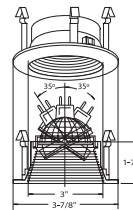

AVAILABLE COLOR COMBINATIONS:
CP-CP, SN-SN, W-WH, P-WH, P-BK, BZ-BZ