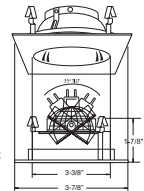

B1383WH
Slot Aperture (35° Tilt)

Apertura

TRIM:
BZ, WH

PATENT #: D510,151

HOUSING COMPATIBILITY GUIDE:
1 2 3

B1380WH
Fully Adjustable (35° Tilt, 359° Rot.)

Galleria

TRIM:
WH, BK, BZ, CH, SN, CP