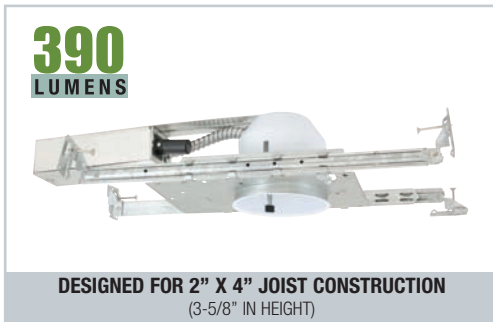

3" DEDICATED MR16 LED NON-IC SHALLOW SERIES HOUSING

BL3-S-HRS1260M

3" MINIATURE DEDICATED MR16 LED "NOISE-FREE" SHALLOW NON-IC HOUSING

INPUT VOLT.	INPUT FREQ.	WATT	CRI	COLOR TEMP.	LUMENS
120	50/60Hz	7W	80.0	2700°K/3000°K	390

DESCRIPTION

Developed especially for LED MR16 lamp applications. Crafted for sustainability and environmentally sensitive applications. Five times the life expectancy of halogen MR16 with 80% energy savings. Small aperture LED MR16 dedicated, thermally protected, New Construction Non insulated ceilings or where insulation can be kept 3" from the housing, furnished with preinstalled adjustable bar hangers.

SPECIFICATION

HOUSING - High temperature painted 22 gauge deep drawn single piece housing. Adjusts vertically in plaster frame to accommodate 1/2" to 1-3/8" ceiling. Accommodates lamps up to 35W depending on trim used.

DRIVER - Class II dimming electronic driver.

BAR HANGERS - Preinstalled bar hangers allow housing to be positioned and locked at any point within a 24" joist span and can be shortened for 12" joists. They contain a double-headed real nail for secure attachment into the joist. Bar hanger nails are installed on a 20° downward angle for better contact, and the 90° pivoting mounting plate makes installation fast and accurate. Bar hangers can fit onto T-Bar spline with additional slots and holes for special mounting methods if necessary.

JUNCTION BOX - through-branch circuit wiring and has four 1/2" KOs, one 3/4" KO and four Romex knockouts with true pry-out slots and strain clamps.

OPTION

1. AIR-SHUT-

- Gasket to prevent air flow from heated or air conditioned spaces.

- Meets all national air flow requirements.

25,000 hrs
RATED LIFE