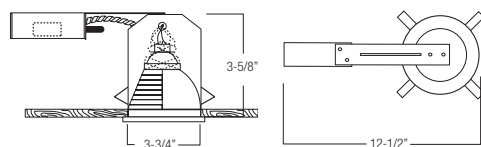

TYPE	GE MR16 LED LAMP INCLUDED	VOLTAGE	OPTION
BL3R-S-HRS1260M	☐ LED7DMR16/830/15	☐ 120	☐ AT Air-Shut
	☐ LED7DMR16/830/25		
	☐ LED7DMR16/830/35		
	☐ LED7DMR16/827/15		
	☐ LED7DMR16/827/25		
	☐ LED7DMR16/827/35		
	☐ LED7DMR16/NFL/TP		

3 INCH DEDICATED MR16 LED NON-IC SHALLOW HOUSING