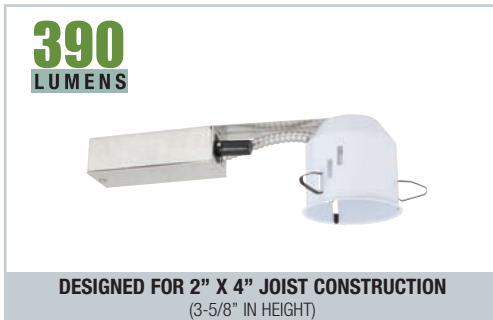

DESCRIPTION

Developed especially for LED MR16 lamp applications. Crafted for sustainability and environmentally sensitive applications. Five times the life expectancy of halogen MR16 with 80% energy savings. Small aperture LED MR16 dedicated, thermally protected, For Remodel Construction with three remodel clips are easily retractable for fixture removal if necessary. Non insulated ceilings or where insulation can be kept 3" from the housing.

SPECIFICATION

HOUSING - High temperature painted 22 gauge deep drawn single piece housing.

DRIVER - Class II dimming electronic driver.

JUNCTION BOX - through-branch circuit wiring and has eight 1/2" KOs and four Romex knockouts with strain relief.

INSTALLATION - Three preinstalled spring clips which secure the housing firmly into ceiling to accommodate different ceiling thickness from 1/2" to 1-3/8".

OPTION

1. AIR-SHUT-

- Gasket to prevent air flow from heated or air conditioned spaces.

- Meets all national air flow requirements.

25,000 hrs
RATED LIFE