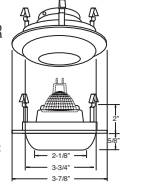

GLASS:
BLUE, PEACH, FROSTED,
CRYSTAL, GREEN, AMBER

TRIM: WH

PATENT #: D508,750

HOUSING COMPATIBILITY GUIDE:
1 2 3