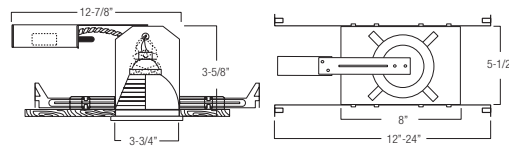

TYPE	GE MR16 LED LAMP INCLUDED	VOLTAGE	OPTION
BL3-S-HRS1260M	☐ LED7DMR16/830/15	☐ 120	☐ AT Air-Shut
	☐ LED7DMR16/830/25		
	☐ LED7DMR16/830/35		
	☐ LED7DMR16/827/15		
	☐ LED7DMR16/827/25		
	☐ LED7DMR16/827/35		
	☐ LED7DMR16/NFL/TP		

BL3R-S-HRS1260M

3" MINIATURE DEDICATED MR16 LED "NOISE-FREE" SHALLOW NON-IC REMODEL HOUSING

INPUT VOLT.	INPUT FREQ.	WATT	CRI	COLOR TEMP.	LUMENS
120	50/60Hz	7W	80.0	2700°K/3000°K	390