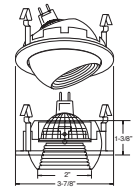

AVAILABLE COLOR COMBINATIONS:
W-WH, P-WH, P-BK, CP-CP, SN-SN, BZ-BZ

HOUSING COMPATIBILITY GUIDE:
1 2 3 4

B1304W-WH
Eyeball w/ Baffle (47° Tilt)

Galleria

AVAILABLE COLOR COMBINATIONS:
W-WH, P-WH, P-BK, CP-CP, SN-SN