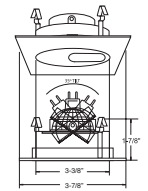

B1383WH
Slot Aperture (35° Tilt)

Apertura

TRIM:
BZ, WH

PATENT #: D510,151

HOUSING COMPATIBILITY GUIDE:
1 2 3

B1380WH
Fully Adjustable (35° Tilt, 359° Rot.)

Galleria

TRIM:
WH, BK, BZ, CH, SN, CP