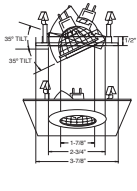

B1383WH
Slot Aperture (35° Tilt)

Apertura

TRIM:
BZ, WH

PATENT #: D510,151

HOUSING COMPATIBILITY GUIDE:
1 2 3

B1380WH
Fully Adjustable (35° Tilt, 359° Rot.)

Galleria

TRIM:
WH, BK, BZ, CH, SN, CP

PATENT #: D510,151

HOUSING COMPATIBILITY GUIDE:
1 2 3

B1384P-WH
Fully Adj. w/ Baffle (35° Tilt, 359° Rot.)

Galleria

AVAILABLE COLOR COMBINATIONS:
W-WH, P-WH, P-BK,
CP-CP, SN-SN, BZ-BZ

PATENT #: D510,151

HOUSING COMPATIBILITY GUIDE:
1 2 3