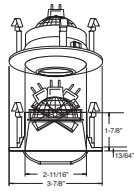

3 INCH DEDICATED MR16 LED NON-IC SHALLOW HOUSING

3" LOW VOLTAGE TRIMS

B1326CL-WH
The Illuminator II

Illuminator

AVAILABLE COLOR COMBINATIONS:
CL-WH, W-WH

HOUSING COMPATIBILITY GUIDE:
1 2 3

B1366CL-WH
The Illuminator