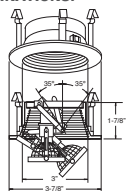

HOUSING COMPATIBILITY GUIDE:
1 2

ALL TRIMS ABOVE ARE PATENT PENDING

GUIDE	HOUSING COMPATIBILITY	MAX. LAMP WATTAGE
1	BL3IC, BL3, BL3R	50W 12V MR16
2	BL3-75	75W 12V MR16
3	G3IC, G3, G3R	50W 120V GU10
4	BL30IC-E, BL3E-S, BL3RE-S	35W 12V MR16

BAFFLE FINISH:

- W White
- P Black
- SN Satin Nickel
- CP Copper
- BZ Bronze

REFLECTOR FINISH:

- CL Chrome
- RG Gold
- W White
- MB Black

RING/TRIM FINISH:

- WH White
- BK Black
- SN Satin Nickel
- CP Copper
- CH Chrome
- PB Polish Brass
- BZ Bronze

General Lighting

Accent Lighting

Task Lighting

Wall Wash Lighting

Sloped Ceiling Lighting

3 INCH LOW VOLTAGE TRIMS