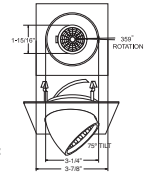

B1386WH
Fully Adjustable (75° Tilt, 359° Rot.)

Galleria

TRIM:
WH, BK, SN, BZ

PATENT #: D510,151

HOUSING COMPATIBILITY GUIDE:
1 2

B1395CL-SN
Semi-Frosted Shower Trim

FOR WET LOCATION

Aqua