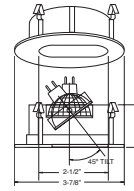

HOUSING COMPATIBILITY GUIDE:
1 2 3

B1314P-WH
Pinhole with Baffle