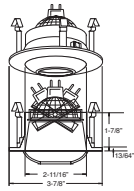

HOUSING COMPATIBILITY GUIDE:
1 2 3

B1366CL-WH
The Illuminator