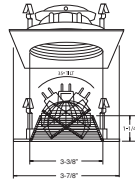

B1396CP
Square Baffle w/ Square Trim Ring

Forte

AVAILABLE COLOR COMBINATIONS:
W-WH, P-WH, P-BK,
CP-CP, SN-SN, BZ-BZ

PATENT PENDING

HOUSING COMPATIBILITY GUIDE:

1 2 3 4

B1378SN-SN
Stepped Baffle (35° Tilt)

Spectrum

AVAILABLE COLOR COMBINATIONS:
W-WH, P-WH, P-BK,
CP-CP, SN-SN, BZ-BZ

PATENT #: D510,151

HOUSING COMPATIBILITY GUIDE:

1 2 3

B1379CL-CH
Reflector (35° Tilt)

Radiance

AVAILABLE COLOR COMBINATIONS:
CL-WH, CL-CH, CL-SN,
RG-WH, SN-SN, SN-WH,
W-WH

PATENT #: D510,151

HOUSING COMPATIBILITY GUIDE:

1 2 3

B1383WH
Slot Aperture (35° Tilt)

Apertura

TRIM:
BZ, WH

PATENT #: D510,151

HOUSING COMPATIBILITY GUIDE:

1 2 3

B1380WH
Fully Adjustable (35° Tilt, 359° Rot.)

Galleria

TRIM:
WH, BK, BZ, CH, SN, CP

PATENT #: D510,151

HOUSING COMPATIBILITY GUIDE:

1 2 3

B1384P-WH
Fully Adj. w/ Baffle (35° Tilt, 359° Rot.)

Galleria

AVAILABLE COLOR COMBINATIONS:
W-WH, P-WH, P-BK,
CP-CP, SN-SN, BZ-BZ

PATENT #: D510,151

HOUSING COMPATIBILITY GUIDE:

1 2 3

B1386WH
Fully Adjustable (75° Tilt, 359° Rot.)

Galleria

TRIM:
WH, BK, SN, BZ

PATENT #: D510,151

HOUSING COMPATIBILITY GUIDE:

1 2

B1395CL-SN
Semi-Frosted Shower Trim

FOR WET LOCATION

Aqua

AVAILABLE COLOR COMBINATIONS:
CL-BK, CL-SN, CL-WH,
CL-BZ, CP-CP, SN-SN

PATENT #: D510,151

HOUSING COMPATIBILITY GUIDE:

1 2 3

B1390WH-PEACH
Metropolitan Ice Lite

GLASS:
BLUE, PEACH, FROSTED,
CLEAR, GREEN, AMBER

TRIM: WH

PATENT #: D510,151

HOUSING COMPATIBILITY GUIDE:

1 2 3

B1391P-WH
Pinhole with Baffle

Forte

AVAILABLE COLOR COMBINATIONS:
W-WH, P-WH

PATENT #: D510,151

HOUSING COMPATIBILITY GUIDE:

1 2 3

B1320WH-FROSTED
Metropolitan Moon Lite

GLASS:
BLUE, PEACH, FROSTED,
CRYSTAL, GREEN, AMBER

TRIM: WH

PATENT #: D508,750

HOUSING COMPATIBILITY GUIDE:

1 2 3

B1325WH-AMBER
Metropolitan Step Lite