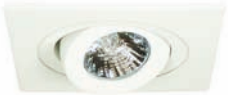

1 2 3

**B1383WH**  
Slot Aperture (35° Tilt)

*Apertura*

TRIM:  
BZ, WH

PATENT #: D510,151

HOUSING COMPATIBILITY GUIDE:

1 2 3

**B1380WH**  
Fully Adjustable (35° Tilt, 359° Rot.)