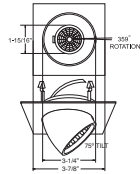

B1396CP
Square Baffle w/ Square Trim Ring

Forte

AVAILABLE COLOR COMBINATIONS:
W-WH, P-WH, P-BK,
CP-CP, SN-SN, BZ-BZ

PATENT PENDING

HOUSING COMPATIBILITY GUIDE:

1 2 3 4

B1378SN-SN
Stepped Baffle (35° Tilt)

Spectrum

AVAILABLE COLOR COMBINATIONS:
W-WH, P-WH, P-BK,
CP-CP, SN-SN, BZ-BZ

PATENT #: D510,151

HOUSING COMPATIBILITY GUIDE:

1 2 3

B1379CL-CH
Reflector (35° Tilt)

Radiance

AVAILABLE COLOR COMBINATIONS:
CL-WH, CL-CH, CL-SN,
RG-WH, SN-SN, SN-WH,
W-WH

PATENT #: D510,151

HOUSING COMPATIBILITY GUIDE:

1 2 3

B1383WH
Slot Aperture (35° Tilt)

Apertura

TRIM:
BZ, WH

PATENT #: D510,151

HOUSING COMPATIBILITY GUIDE:

1 2 3

B1380WH
Fully Adjustable (35° Tilt, 359° Rot.)

Galleria

TRIM:
WH, BK, BZ, CH, SN, CP

PATENT #: D510,151

HOUSING COMPATIBILITY GUIDE:

1 2 3

B1384P-WH
Fully Adj. w/ Baffle (35° Tilt, 359° Rot.)

Galleria

AVAILABLE COLOR COMBINATIONS:
W-WH, P-WH, P-BK,
CP-CP, SN-SN, BZ-BZ

PATENT #: D510,151

HOUSING COMPATIBILITY GUIDE:

1 2 3

B1386WH
Fully Adjustable (75° Tilt, 359° Rot.)

Galleria

TRIM:
WH, BK, SN, BZ

PATENT #: D510,151

HOUSING COMPATIBILITY GUIDE:

1 2

B1395CL-SN
Semi-Frosted Shower Trim

FOR WET LOCATION

Aqua

AVAILABLE COLOR COMBINATIONS:
CL-BK, CL-SN, CL-WH,
CL-BZ, CP-CP, SN-SN

PATENT #: D510,151

HOUSING COMPATIBILITY GUIDE:

1 2 3

B1390WH-PEACH
Metropolitan Ice Lite

GLASS:
BLUE, PEACH, FROSTED,
CLEAR, GREEN, AMBER

TRIM: WH

PATENT #: D510,151

HOUSING COMPATIBILITY GUIDE:

1 2 3

B1391P-WH
Pinhole with Baffle

Forte

AVAILABLE COLOR COMBINATIONS:
W-WH, P-WH

PATENT #: D510,151

HOUSING COMPATIBILITY GUIDE:

1 2 3

B1320WH-FROSTED
Metropolitan Moon Lite

GLASS:
BLUE, PEACH, FROSTED,
CRYSTAL, GREEN, AMBER

TRIM: WH

PATENT #: D508,750

HOUSING COMPATIBILITY GUIDE:

1 2 3

B1325WH-AMBER
Metropolitan Step Lite