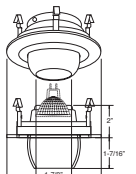

B1396CP
Square Baffle w/ Square Trim Ring

Forte

AVAILABLE COLOR COMBINATIONS:
W-WH, P-WH, P-BK,
CP-CP, SN-SN, BZ-BZ

PATENT PENDING

HOUSING COMPATIBILITY GUIDE:

1 2 3 4

B1378SN-SN
Stepped Baffle (35° Tilt)

Spectrum

AVAILABLE COLOR COMBINATIONS:
W-WH, P-WH, P-BK,
CP-CP, SN-SN, BZ-BZ

PATENT #: D510,151

HOUSING COMPATIBILITY GUIDE:

1 2 3

B1379CL-CH
Reflector (35° Tilt)

Radiance

AVAILABLE COLOR COMBINATIONS:
CL-WH, CL-CH, CL-SN,
RG-WH, SN-SN, SN-WH,
W-WH

PATENT #: D510,151

HOUSING COMPATIBILITY GUIDE:

1 2 3

B1383WH
Slot Aperture (35° Tilt)

Apertura

TRIM:
BZ, WH

PATENT #: D510,151

HOUSING COMPATIBILITY GUIDE:

1 2 3

B1380WH
Fully Adjustable (35° Tilt, 359° Rot.)

Galleria

TRIM:
WH, BK, BZ, CH, SN, CP

PATENT #: D510,151

HOUSING COMPATIBILITY GUIDE:

1 2 3

B1384P-WH
Fully Adj. w/ Baffle (35° Tilt, 359° Rot.)

Galleria

AVAILABLE COLOR COMBINATIONS:
W-WH, P-WH, P-BK,
CP-CP, SN-SN, BZ-BZ

PATENT #: D510,151

HOUSING COMPATIBILITY GUIDE:

1 2 3

B1386WH
Fully Adjustable (75° Tilt, 359° Rot.)

Galleria

TRIM:
WH, BK, SN, BZ

PATENT #: D510,151

HOUSING COMPATIBILITY GUIDE:

1 2

B1395CL-SN
Semi-Frosted Shower Trim

FOR WET LOCATION

Aqua

AVAILABLE COLOR COMBINATIONS:
CL-BK, CL-SN, CL-WH,
CL-BZ, CP-CP, SN-SN

PATENT #: D510,151

HOUSING COMPATIBILITY GUIDE:

1 2 3

B1390WH-PEACH
Metropolitan Ice Lite

GLASS:
BLUE, PEACH, FROSTED,
CLEAR, GREEN, AMBER

TRIM: WH

PATENT #: D510,151

HOUSING COMPATIBILITY GUIDE:

1 2 3

B1391P-WH
Pinhole with Baffle

Forte

AVAILABLE COLOR COMBINATIONS:
W-WH, P-WH

PATENT #: D510,151

HOUSING COMPATIBILITY GUIDE:

1 2 3

B1320WH-FROSTED
Metropolitan Moon Lite

GLASS:
BLUE, PEACH, FROSTED,
CRYSTAL, GREEN, AMBER

TRIM: WH

PATENT #: D508,750

HOUSING COMPATIBILITY GUIDE:

1 2 3

B1325WH-AMBER
Metropolitan Step Lite