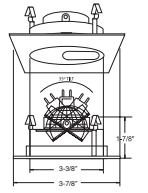

1 2 3

**B1383WH**  
Slot Aperture (35° Tilt)

*Apertura*

TRIM:  
BZ, WH

PATENT #: D510,151

HOUSING COMPATIBILITY GUIDE:

1 2 3

**B1380WH**  
Fully Adjustable (35° Tilt, 359° Rot.)