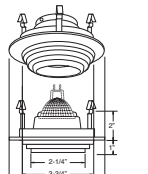

B1396CP
Square Baffle w/ Square Trim Ring

Forte

AVAILABLE COLOR COMBINATIONS:
W-WH, P-WH, P-BK,
CP-CP, SN-SN, BZ-BZ

PATENT PENDING

HOUSING COMPATIBILITY GUIDE:

1 2 3 4

B1378SN-SN
Stepped Baffle (35° Tilt)

Spectrum

AVAILABLE COLOR COMBINATIONS:
W-WH, P-WH, P-BK,
CP-CP, SN-SN, BZ-BZ

PATENT #: D510,151

HOUSING COMPATIBILITY GUIDE:

1 2 3

B1379CL-CH
Reflector (35° Tilt)

Radiance

AVAILABLE COLOR COMBINATIONS:
CL-WH, CL-CH, CL-SN,
RG-WH, SN-SN, SN-WH,
W-WH

PATENT #: D510,151

HOUSING COMPATIBILITY GUIDE:

1 2 3

B1383WH
Slot Aperture (35° Tilt)

Apertura

TRIM:
BZ, WH

PATENT #: D510,151

HOUSING COMPATIBILITY GUIDE:

1 2 3

B1380WH
Fully Adjustable (35° Tilt, 359° Rot.)

Galleria

TRIM:
WH, BK, BZ, CH, SN, CP

PATENT #: D510,151

HOUSING COMPATIBILITY GUIDE:

1 2 3

B1384P-WH
Fully Adj. w/ Baffle (35° Tilt, 359° Rot.)

Galleria

AVAILABLE COLOR COMBINATIONS:
W-WH, P-WH, P-BK,
CP-CP, SN-SN, BZ-BZ

PATENT #: D510,151

HOUSING COMPATIBILITY GUIDE:

1 2 3

B1386WH
Fully Adjustable (75° Tilt, 359° Rot.)

Galleria

TRIM:
WH, BK, SN, BZ

PATENT #: D510,151

HOUSING COMPATIBILITY GUIDE:

1 2

B1395CL-SN
Semi-Frosted Shower Trim

FOR WET LOCATION

Aqua

AVAILABLE COLOR COMBINATIONS:
CL-BK, CL-SN, CL-WH,
CL-BZ, CP-CP, SN-SN

PATENT #: D510,151

HOUSING COMPATIBILITY GUIDE:

1 2 3

B1390WH-PEACH
Metropolitan Ice Lite

GLASS:
BLUE, PEACH, FROSTED,
CLEAR, GREEN, AMBER

TRIM: WH

PATENT #: D510,151

HOUSING COMPATIBILITY GUIDE:

1 2 3

B1391P-WH
Pinhole with Baffle

Forte

AVAILABLE COLOR COMBINATIONS:
W-WH, P-WH

PATENT #: D510,151

HOUSING COMPATIBILITY GUIDE:

1 2 3

B1320WH-FROSTED
Metropolitan Moon Lite

GLASS:
BLUE, PEACH, FROSTED,
CRYSTAL, GREEN, AMBER

TRIM: WH

PATENT #: D508,750

HOUSING COMPATIBILITY GUIDE:

1 2 3

B1325WH-AMBER
Metropolitan Step Lite