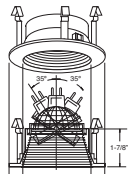

B1396CP
Square Baffle w/ Square Trim Ring

Forte

AVAILABLE COLOR COMBINATIONS:
W-WH, P-WH, P-BK,
CP-CP, SN-SN, BZ-BZ

PATENT PENDING

HOUSING COMPATIBILITY GUIDE:

1 2 3 4

B1378SN-SN
Stepped Baffle (35° Tilt)

Spectrum

AVAILABLE COLOR COMBINATIONS:
W-WH, P-WH, P-BK,
CP-CP, SN-SN, BZ-BZ

PATENT #: D510,151

HOUSING COMPATIBILITY GUIDE:

1 2 3

B1379CL-CH
Reflector (35° Tilt)

Radiance

AVAILABLE COLOR COMBINATIONS:
CL-WH, CL-CH, CL-SN,
RG-WH, SN-SN, SN-WH,
W-WH

PATENT #: D510,151

HOUSING COMPATIBILITY GUIDE:

1 2 3

B1383WH
Slot Aperture (35° Tilt)

Apertura

TRIM:
BZ, WH

PATENT #: D510,151

HOUSING COMPATIBILITY GUIDE:

1 2 3

B1380WH
Fully Adjustable (35° Tilt, 359° Rot.)

Galleria

TRIM:
WH, BK, BZ, CH, SN, CP

PATENT #: D510,151

HOUSING COMPATIBILITY GUIDE:

1 2 3

B1384P-WH
Fully Adj. w/ Baffle (35° Tilt, 359° Rot.)

Galleria

AVAILABLE COLOR COMBINATIONS:
W-WH, P-WH, P-BK,
CP-CP, SN-SN, BZ-BZ

PATENT #: D510,151

HOUSING COMPATIBILITY GUIDE:

1 2 3

B1386WH
Fully Adjustable (75° Tilt, 359° Rot.)

Galleria

TRIM:
WH, BK, SN, BZ

PATENT #: D510,151

HOUSING COMPATIBILITY GUIDE:

1 2

B1395CL-SN
Semi-Frosted Shower Trim

FOR WET LOCATION

Aqua

AVAILABLE COLOR COMBINATIONS:
CL-BK, CL-SN, CL-WH,
CL-BZ, CP-CP, SN-SN

PATENT #: D510,151

HOUSING COMPATIBILITY GUIDE:

1 2 3

B1390WH-PEACH
Metropolitan Ice Lite

GLASS:
BLUE, PEACH, FROSTED,
CLEAR, GREEN, AMBER

TRIM: WH

PATENT #: D510,151

HOUSING COMPATIBILITY GUIDE:

1 2 3

B1391P-WH
Pinhole with Baffle

Forte

AVAILABLE COLOR COMBINATIONS:
W-WH, P-WH

PATENT #: D510,151

HOUSING COMPATIBILITY GUIDE:

1 2 3

B1320WH-FROSTED
Metropolitan Moon Lite

GLASS:
BLUE, PEACH, FROSTED,
CRYSTAL, GREEN, AMBER

TRIM: WH

PATENT #: D508,750

HOUSING COMPATIBILITY GUIDE:

1 2 3

B1325WH-AMBER
Metropolitan Step Lite