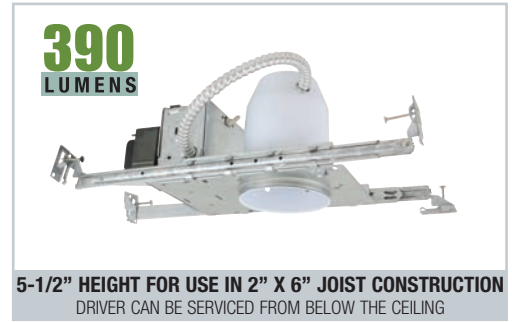

25,000 hrs  
RATED LIFE

TYPE	GE MR16 LED LAMP INCLUDED	VOLTAGE	OPTION
BL3-HRS1260M	<input type="checkbox"/> LED7DMR16/830/15	120	AT Air-Shut
	<input type="checkbox"/> LED7DMR16/830/25		
	<input type="checkbox"/> LED7DMR16/830/35		
	<input type="checkbox"/> LED7DMR16/NFL/TP		
	<input type="checkbox"/> LED7DMR16/827/15		
<input type="checkbox"/> LED7DMR16/827/25			
<input type="checkbox"/> LED7DMR16/827/35			