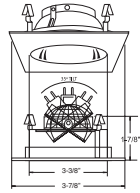

1 2 3

**B1383WH**  
Slot Aperture (35° Tilt)

*Apertura*

TRIM:  
BZ, WH

PATENT #: D510,151

HOUSING COMPATIBILITY GUIDE:

1 2 3

**B1380WH**  
Fully Adjustable (35° Tilt, 359° Rot.)