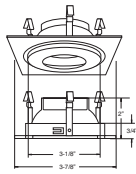

B1396CP
Square Baffle w/ Square Trim Ring

Forte

AVAILABLE COLOR COMBINATIONS:
W-WH, P-WH, P-BK,
CP-CP, SN-SN, BZ-BZ

PATENT PENDING

HOUSING COMPATIBILITY GUIDE:

1 2 3 4

B1378SN-SN
Stepped Baffle (35° Tilt)

Spectrum

AVAILABLE COLOR COMBINATIONS:
W-WH, P-WH, P-BK,
CP-CP, SN-SN, BZ-BZ

PATENT #: D510,151

HOUSING COMPATIBILITY GUIDE:

1 2 3

B1379CL-CH
Reflector (35° Tilt)

Radiance

AVAILABLE COLOR COMBINATIONS:
CL-WH, CL-CH, CL-SN,
RG-WH, SN-SN, SN-WH,
W-WH

PATENT #: D510,151

HOUSING COMPATIBILITY GUIDE:

1 2 3

B1383WH
Slot Aperture (35° Tilt)

Apertura

TRIM:
BZ, WH

PATENT #: D510,151

HOUSING COMPATIBILITY GUIDE:

1 2 3

B1380WH
Fully Adjustable (35° Tilt, 359° Rot.)

Galleria

TRIM:
WH, BK, BZ, CH, SN, CP

PATENT #: D510,151

HOUSING COMPATIBILITY GUIDE:

1 2 3

B1384P-WH
Fully Adj. w/ Baffle (35° Tilt, 359° Rot.)

Galleria

AVAILABLE COLOR COMBINATIONS:
W-WH, P-WH, P-BK,
CP-CP, SN-SN, BZ-BZ

PATENT #: D510,151

HOUSING COMPATIBILITY GUIDE:

1 2 3

B1386WH
Fully Adjustable (75° Tilt, 359° Rot.)

Galleria

TRIM:
WH, BK, SN, BZ

PATENT #: D510,151

HOUSING COMPATIBILITY GUIDE:

1 2

B1395CL-SN
Semi-Frosted Shower Trim

FOR WET LOCATION

Aqua

AVAILABLE COLOR COMBINATIONS:
CL-BK, CL-SN, CL-WH,
CL-BZ, CP-CP, SN-SN

PATENT #: D510,151

HOUSING COMPATIBILITY GUIDE:

1 2 3

B1390WH-PEACH
Metropolitan Ice Lite

GLASS:
BLUE, PEACH, FROSTED,
CLEAR, GREEN, AMBER

TRIM: WH

PATENT #: D510,151

HOUSING COMPATIBILITY GUIDE:

1 2 3

B1391P-WH
Pinhole with Baffle

Forte

AVAILABLE COLOR COMBINATIONS:
W-WH, P-WH

PATENT #: D510,151

HOUSING COMPATIBILITY GUIDE:

1 2 3

B1320WH-FROSTED
Metropolitan Moon Lite

GLASS:
BLUE, PEACH, FROSTED,
CRYSTAL, GREEN, AMBER

TRIM: WH

PATENT #: D508,750

HOUSING COMPATIBILITY GUIDE:

1 2 3

B1325WH-AMBER
Metropolitan Step Lite