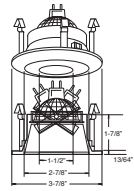

HOUSING COMPATIBILITY GUIDE:
1 2 3

B1303WH
Slot Aperture