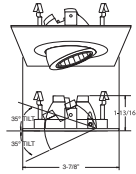

B1396CP
Square Baffle w/ Square Trim Ring

Forte

AVAILABLE COLOR COMBINATIONS:
W-WH, P-WH, P-BK,
CP-CP, SN-SN, BZ-BZ

PATENT PENDING

HOUSING COMPATIBILITY GUIDE:

1 2 3 4

B1378SN-SN
Stepped Baffle (35° Tilt)

Spectrum

AVAILABLE COLOR COMBINATIONS:
W-WH, P-WH, P-BK,
CP-CP, SN-SN, BZ-BZ

PATENT #: D510,151

HOUSING COMPATIBILITY GUIDE:

1 2 3

B1379CL-CH
Reflector (35° Tilt)

Radiance

AVAILABLE COLOR COMBINATIONS:
CL-WH, CL-CH, CL-SN,
RG-WH, SN-SN, SN-WH,
W-WH

PATENT #: D510,151

HOUSING COMPATIBILITY GUIDE:

1 2 3

B1383WH
Slot Aperture (35° Tilt)

Apertura

TRIM:
BZ, WH

PATENT #: D510,151

HOUSING COMPATIBILITY GUIDE:

1 2 3

B1380WH
Fully Adjustable (35° Tilt, 359° Rot.)

Galleria

TRIM:
WH, BK, BZ, CH, SN, CP

PATENT #: D510,151

HOUSING COMPATIBILITY GUIDE:

1 2 3

B1384P-WH
Fully Adj. w/ Baffle (35° Tilt, 359° Rot.)

Galleria

AVAILABLE COLOR COMBINATIONS:
W-WH, P-WH, P-BK,
CP-CP, SN-SN, BZ-BZ

PATENT #: D510,151

HOUSING COMPATIBILITY GUIDE:

1 2 3

B1386WH
Fully Adjustable (75° Tilt, 359° Rot.)

Galleria

TRIM:
WH, BK, SN, BZ

PATENT #: D510,151

HOUSING COMPATIBILITY GUIDE:

1 2

B1395CL-SN
Semi-Frosted Shower Trim

FOR WET LOCATION

Aqua

AVAILABLE COLOR COMBINATIONS:
CL-BK, CL-SN, CL-WH,
CL-BZ, CP-CP, SN-SN

PATENT #: D510,151

HOUSING COMPATIBILITY GUIDE:

1 2 3

B1390WH-PEACH
Metropolitan Ice Lite

GLASS:
BLUE, PEACH, FROSTED,
CLEAR, GREEN, AMBER

TRIM: WH

PATENT #: D510,151

HOUSING COMPATIBILITY GUIDE:

1 2 3

B1391P-WH
Pinhole with Baffle

Forte

AVAILABLE COLOR COMBINATIONS:
W-WH, P-WH

PATENT #: D510,151

HOUSING COMPATIBILITY GUIDE:

1 2 3

B1320WH-FROSTED
Metropolitan Moon Lite

GLASS:
BLUE, PEACH, FROSTED,
CRYSTAL, GREEN, AMBER

TRIM: WH

PATENT #: D508,750

HOUSING COMPATIBILITY GUIDE:

1 2 3

B1325WH-AMBER
Metropolitan Step Lite