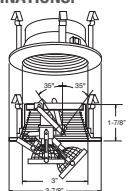

HOUSING COMPATIBILITY GUIDE:
1 2

ALL TRIMS ABOVE ARE PATENT PENDING

GUIDE	HOUSING COMPATIBILITY	MAX. LAMP WATTAGE
1	BL3IC, BL3, BL3R	50W 12V MR16
2	BL3-75	75W 12V MR16
3	G3IC, G3, G3R	50W 120V GU10
4	BL30IC-E, BL3E-S, BL3RE-S	35W 12V MR16

BAFFLE FINISH:

- **W** White
- **P** Black
- **SN** Satin Nickel
- **CP** Copper
- **BZ** Bronze

REFLECTOR FINISH:

- **CL** Chrome
- **RG** Gold
- **W** White
- **MB** Black

RING/TRIM FINISH:

- **BZ** Bronze
- **CP** Copper
- **SHZ** Satin Haze
- **WH** White
- **BK** Black
- **SN** Satin Nickel
- **CP** Copper
- **CH** Chrome
- **PB** Polish Brass
- **BZ** Bronze

General Lighting

Accent Lighting

Task Lighting

Wall Wash Lighting

Sloped Ceiling Lighting

3 INCH LOW VOLTAGE TRIMS