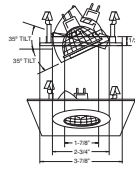

PATENT #: D510,151

HOUSING COMPATIBILITY GUIDE:

1 2 3

**B1386WH**  
Fully Adjustable (75° Tilt, 359° Rot.)

*Galleria*

TRIM:  
WH, BK, SN, BZ

PATENT #: D510,151

HOUSING COMPATIBILITY GUIDE: