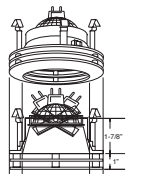

MR16 LENS FILTER
BP8MR16-BL BLUE
BP8MR16-GR GREEN
BP8MR16-PI PINK
BP8MR16-PU PURPLE
BP8MR16-DL DAY LIGHT

BP8MR16-YE YELLOW
BP8MR16-AM AMBER
BP8MR16-OR ORANGE
BP8MR16-RE RED