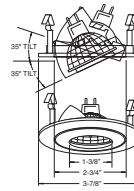

HOUSING COMPATIBILITY GUIDE:
1 2 3 4

B1304W-WH
Eyeball w/ Baffle (47° Tilt)