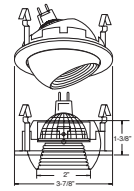

HOUSING COMPATIBILITY GUIDE:
1 2 3 4

B1377CL-WH
Crossblade Reflector