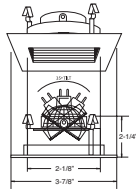

B1396CP
Square Baffle w/ Square Trim Ring

Forte

AVAILABLE COLOR COMBINATIONS:
W-WH, P-WH, P-BK,
CP-CP, SN-SN, BZ-BZ

PATENT PENDING

HOUSING COMPATIBILITY GUIDE:

1 2 3 4

B1378SN-SN
Stepped Baffle (35° Tilt)

Spectrum

AVAILABLE COLOR COMBINATIONS:
W-WH, P-WH, P-BK,
CP-CP, SN-SN, BZ-BZ

PATENT #: D510,151

HOUSING COMPATIBILITY GUIDE:

1 2 3

B1379CL-CH
Reflector (35° Tilt)

Radiance

AVAILABLE COLOR COMBINATIONS:
CL-WH, CL-CH, CL-SN,
RG-WH, SN-SN, SN-WH,
W-WH

PATENT #: D510,151

HOUSING COMPATIBILITY GUIDE:

1 2 3

B1383WH
Slot Aperture (35° Tilt)

Apertura

TRIM:
BZ, WH

PATENT #: D510,151

HOUSING COMPATIBILITY GUIDE:

1 2 3

B1380WH
Fully Adjustable (35° Tilt, 359° Rot.)

Galleria

TRIM:
WH, BK, BZ, CH, SN, CP

PATENT #: D510,151

HOUSING COMPATIBILITY GUIDE:

1 2 3

B1384P-WH
Fully Adj. w/ Baffle (35° Tilt, 359° Rot.)

Galleria

AVAILABLE COLOR COMBINATIONS:
W-WH, P-WH, P-BK,
CP-CP, SN-SN, BZ-BZ

PATENT #: D510,151

HOUSING COMPATIBILITY GUIDE:

1 2 3

B1386WH
Fully Adjustable (75° Tilt, 359° Rot.)

Galleria

TRIM:
WH, BK, SN, BZ

PATENT #: D510,151

HOUSING COMPATIBILITY GUIDE:

1 2

B1395CL-SN
Semi-Frosted Shower Trim

FOR WET LOCATION

Aqua

AVAILABLE COLOR COMBINATIONS:
CL-BK, CL-SN, CL-WH,
CL-BZ, CP-CP, SN-SN

PATENT #: D510,151

HOUSING COMPATIBILITY GUIDE:

1 2 3

B1390WH-PEACH
Metropolitan Ice Lite

GLASS:
BLUE, PEACH, FROSTED,
CLEAR, GREEN, AMBER

TRIM: WH

PATENT #: D510,151

HOUSING COMPATIBILITY GUIDE:

1 2 3

B1391P-WH
Pinhole with Baffle

Forte

AVAILABLE COLOR COMBINATIONS:
W-WH, P-WH

PATENT #: D510,151

HOUSING COMPATIBILITY GUIDE:

1 2 3

B1320WH-FROSTED
Metropolitan Moon Lite

GLASS:
BLUE, PEACH, FROSTED,
CRYSTAL, GREEN, AMBER

TRIM: WH

PATENT #: D508,750

HOUSING COMPATIBILITY GUIDE:

1 2 3

B1325WH-AMBER
Metropolitan Step Lite