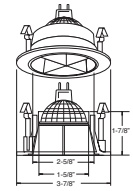

HOUSING COMPATIBILITY GUIDE:
1 2 3

B1313P-SN
Pull Down Adjustable