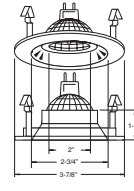

HOUSING COMPATIBILITY GUIDE:  
**1 2 3 4**

**B1306WH**  
Fully Adjustable (75° Tilt, 359° Rot.)

*Galleria*

TRIM:  
WH, BK, CH, PB, CP,  
SN, BZ

HOUSING COMPATIBILITY GUIDE:  
**1 2 4**

**B1312SN**  
Fully Adjustable (35° Tilt)