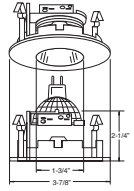

HOUSING COMPATIBILITY GUIDE:
1 2 3

B1362WH
Shower Trim w/ Frosted Lens