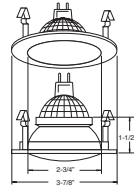

PATENT #: D510,151

HOUSING COMPATIBILITY GUIDE:
1 2 3 4

B1352WH
Shower Trim w/ Reflector