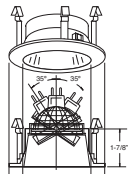

B1396CP
Square Baffle w/ Square Trim Ring

Forte

AVAILABLE COLOR COMBINATIONS:
W-WH, P-WH, P-BK,
CP-CP, SN-SN, BZ-BZ

PATENT PENDING

HOUSING COMPATIBILITY GUIDE:

1 2 3 4

B1378SN-SN
Stepped Baffle (35° Tilt)

Spectrum

AVAILABLE COLOR COMBINATIONS:
W-WH, P-WH, P-BK,
CP-CP, SN-SN, BZ-BZ

PATENT #: D510,151

HOUSING COMPATIBILITY GUIDE:

1 2 3

B1379CL-CH
Reflector (35° Tilt)

Radiance

AVAILABLE COLOR COMBINATIONS:
CL-WH, CL-CH, CL-SN,
RG-WH, SN-SN, SN-WH,
W-WH

PATENT #: D510,151

HOUSING COMPATIBILITY GUIDE:

1 2 3

B1383WH
Slot Aperture (35° Tilt)

Apertura

TRIM:
BZ, WH

PATENT #: D510,151

HOUSING COMPATIBILITY GUIDE:

1 2 3

B1380WH
Fully Adjustable (35° Tilt, 359° Rot.)

Galleria

TRIM:
WH, BK, BZ, CH, SN, CP

PATENT #: D510,151

HOUSING COMPATIBILITY GUIDE:

1 2 3

B1384P-WH
Fully Adj. w/ Baffle (35° Tilt, 359° Rot.)

Galleria

AVAILABLE COLOR COMBINATIONS:
W-WH, P-WH, P-BK,
CP-CP, SN-SN, BZ-BZ

PATENT #: D510,151

HOUSING COMPATIBILITY GUIDE:

1 2 3

B1386WH
Fully Adjustable (75° Tilt, 359° Rot.)

Galleria

TRIM:
WH, BK, SN, BZ

PATENT #: D510,151

HOUSING COMPATIBILITY GUIDE:

1 2

B1395CL-SN
Semi-Frosted Shower Trim

FOR WET LOCATION

Aqua

AVAILABLE COLOR COMBINATIONS:
CL-BK, CL-SN, CL-WH,
CL-BZ, CP-CP, SN-SN

PATENT #: D510,151

HOUSING COMPATIBILITY GUIDE:

1 2 3

B1390WH-PEACH
Metropolitan Ice Lite

GLASS:
BLUE, PEACH, FROSTED,
CLEAR, GREEN, AMBER

TRIM: WH

PATENT #: D510,151

HOUSING COMPATIBILITY GUIDE:

1 2 3

B1391P-WH
Pinhole with Baffle

Forte

AVAILABLE COLOR COMBINATIONS:
W-WH, P-WH

PATENT #: D510,151

HOUSING COMPATIBILITY GUIDE:

1 2 3

B1320WH-FROSTED
Metropolitan Moon Lite

GLASS:
BLUE, PEACH, FROSTED,
CRYSTAL, GREEN, AMBER

TRIM: WH

PATENT #: D508,750

HOUSING COMPATIBILITY GUIDE:

1 2 3

B1325WH-AMBER
Metropolitan Step Lite