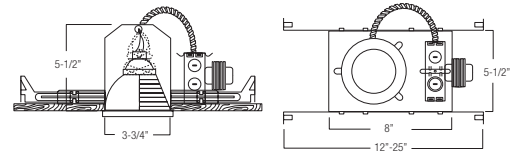

INPUT VOLT.	INPUT FREQ.	WATT	CRI	COLOR TEMP.	LUMENS
120	50/60Hz	7W	80.0	2700°K/3000°K	390

SPECIFICATION

HOUSING - High temperature painted 22 gauge deep drawn single piece housing.

DRIVER - Class II dimming electronic driver.

JUNCTION BOX - through-branch circuit wiring and has eight 1/2" KOs and four Romex knockouts with strain relief.

INSTALLATION - Three preinstalled spring clips which secure the housing firmly into ceiling to accommodate different ceiling thickness from 1/2" to 1-3/8".

OPTION:

1. AIR-SHUT-

- Gasket to prevent air flow from heated or air conditioned spaces.
- Meets all national air flow requirements.

25,000 hrs
RATED LIFE

TYPE	GE MR16 LED LAMP INCLUDED	VOLTAGE	OPTION
BL3R-HRS1260M	☐ LED7DMR16/830/15	120	AT Air-Shut
	☐ LED7DMR16/830/25		
	☐ LED7DMR16/830/35		
	☐ LED7DMR16/NFL/TP		
	☐ LED7DMR16/827/15		
☐ LED7DMR16/827/25			
☐ LED7DMR16/827/35