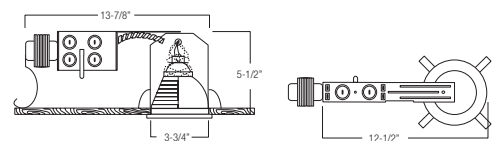

3 INCH DEDICATED MR16 LED NON-IC HOUSING