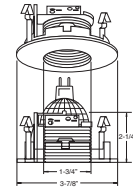

HOUSING COMPATIBILITY GUIDE:
1 2 3

B1315RG-WH
Pinhole with Reflector