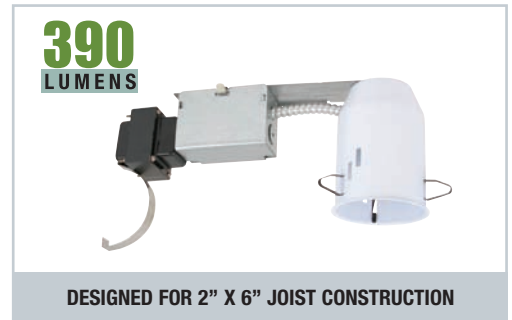

**OPTION:**

**1. AIR-SHUT-**

- Gasket to prevent air flow from heated or air conditioned spaces.
- Meets all national air flow requirements.

25,000 hrs  
RATED LIFE

TYPE	GE MR16 LED LAMP INCLUDED	VOLTAGE	OPTION
BL3R-HRS1260M	<input type="checkbox"/> LED7DMR16/830/15	120	AT Air-Shut
	<input type="checkbox"/> LED7DMR16/830/25		
	<input type="checkbox"/> LED7DMR16/830/35		
	<input type="checkbox"/> LED7DMR16/NFL/TP		
	<input type="checkbox"/> LED7DMR16/827/15		
<input type="checkbox"/> LED7DMR16/827/25			
<input type="checkbox"/> LED7DMR16/827/35			

**DESCRIPTION**

Developed especially for LED MR16 lamp applications. Crafted for sustainability and environmentally sensitive applications. Five times the life expectancy of halogen MR16 with 80% energy savings. Small aperture LED MR16 dedicated, thermally protected, For Remodel Construction with three remodel clips are easily retractable for fixture removal if necessary. Non insulated ceilings or where insulation can be kept 3" from the housing.