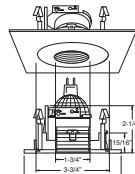

B1396CP
Square Baffle w/ Square Trim Ring

Forte

AVAILABLE COLOR COMBINATIONS:
W-WH, P-WH, P-BK,
CP-CP, SN-SN, BZ-BZ

PATENT PENDING

HOUSING COMPATIBILITY GUIDE:

1 2 3 4

B1378SN-SN
Stepped Baffle (35° Tilt)

Spectrum

AVAILABLE COLOR COMBINATIONS:
W-WH, P-WH, P-BK,
CP-CP, SN-SN, BZ-BZ

PATENT #: D510,151

HOUSING COMPATIBILITY GUIDE:

1 2 3

B1379CL-CH
Reflector (35° Tilt)

Radiance

AVAILABLE COLOR COMBINATIONS:
CL-WH, CL-CH, CL-SN,
RG-WH, SN-SN, SN-WH,
W-WH

PATENT #: D510,151

HOUSING COMPATIBILITY GUIDE:

1 2 3

B1383WH
Slot Aperture (35° Tilt)

Apertura

TRIM:
BZ, WH

PATENT #: D510,151

HOUSING COMPATIBILITY GUIDE:

1 2 3

B1380WH
Fully Adjustable (35° Tilt, 359° Rot.)

Galleria

TRIM:
WH, BK, BZ, CH, SN, CP

PATENT #: D510,151

HOUSING COMPATIBILITY GUIDE:

1 2 3

B1384P-WH
Fully Adj. w/ Baffle (35° Tilt, 359° Rot.)

Galleria

AVAILABLE COLOR COMBINATIONS:
W-WH, P-WH, P-BK,
CP-CP, SN-SN, BZ-BZ

PATENT #: D510,151

HOUSING COMPATIBILITY GUIDE:

1 2 3

B1386WH
Fully Adjustable (75° Tilt, 359° Rot.)

Galleria

TRIM:
WH, BK, SN, BZ

PATENT #: D510,151

HOUSING COMPATIBILITY GUIDE:

1 2

B1395CL-SN
Semi-Frosted Shower Trim

FOR WET LOCATION

Aqua

AVAILABLE COLOR COMBINATIONS:
CL-BK, CL-SN, CL-WH,
CL-BZ, CP-CP, SN-SN

PATENT #: D510,151

HOUSING COMPATIBILITY GUIDE:

1 2 3

B1390WH-PEACH
Metropolitan Ice Lite

GLASS:
BLUE, PEACH, FROSTED,
CLEAR, GREEN, AMBER

TRIM: WH

PATENT #: D510,151

HOUSING COMPATIBILITY GUIDE:

1 2 3

B1391P-WH
Pinhole with Baffle

Forte

AVAILABLE COLOR COMBINATIONS:
W-WH, P-WH

PATENT #: D510,151

HOUSING COMPATIBILITY GUIDE:

1 2 3

B1320WH-FROSTED
Metropolitan Moon Lite

GLASS:
BLUE, PEACH, FROSTED,
CRYSTAL, GREEN, AMBER

TRIM: WH

PATENT #: D508,750

HOUSING COMPATIBILITY GUIDE:

1 2 3

B1325WH-AMBER
Metropolitan Step Lite