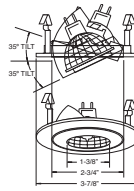

HOUSING COMPATIBILITY GUIDE:
1 2 3 4

B1368W-WH
Fully Adjustable w/ Baffle (35° Tilt)