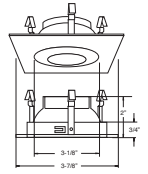

B1396CP
Square Baffle w/ Square Trim Ring

Forte

AVAILABLE COLOR COMBINATIONS:
W-WH, P-WH, P-BK,
CP-CP, SN-SN, BZ-BZ

PATENT PENDING

HOUSING COMPATIBILITY GUIDE:

1 2 3 4

B1378SN-SN
Stepped Baffle (35° Tilt)

Spectrum

AVAILABLE COLOR COMBINATIONS:
W-WH, P-WH, P-BK,
CP-CP, SN-SN, BZ-BZ

PATENT #: D510,151

HOUSING COMPATIBILITY GUIDE:

1 2 3

B1379CL-CH
Reflector (35° Tilt)

Radiance

AVAILABLE COLOR COMBINATIONS:
CL-WH, CL-CH, CL-SN,
RG-WH, SN-SN, SN-WH,
W-WH

PATENT #: D510,151

HOUSING COMPATIBILITY GUIDE:

1 2 3

B1383WH
Slot Aperture (35° Tilt)

Apertura

TRIM:
BZ, WH

PATENT #: D510,151

HOUSING COMPATIBILITY GUIDE:

1 2 3

B1380WH
Fully Adjustable (35° Tilt, 359° Rot.)

Galleria

TRIM:
WH, BK, BZ, CH, SN, CP

PATENT #: D510,151

HOUSING COMPATIBILITY GUIDE:

1 2 3

B1384P-WH
Fully Adj. w/ Baffle (35° Tilt, 359° Rot.)

Galleria

AVAILABLE COLOR COMBINATIONS:
W-WH, P-WH, P-BK,
CP-CP, SN-SN, BZ-BZ

PATENT #: D510,151

HOUSING COMPATIBILITY GUIDE:

1 2 3

B1386WH
Fully Adjustable (75° Tilt, 359° Rot.)

Galleria

TRIM:
WH, BK, SN, BZ

PATENT #: D510,151

HOUSING COMPATIBILITY GUIDE:

1 2

B1395CL-SN
Semi-Frosted Shower Trim

FOR WET LOCATION

Aqua

AVAILABLE COLOR COMBINATIONS:
CL-BK, CL-SN, CL-WH,
CL-BZ, CP-CP, SN-SN

PATENT #: D510,151

HOUSING COMPATIBILITY GUIDE:

1 2 3

B1390WH-PEACH
Metropolitan Ice Lite

GLASS:
BLUE, PEACH, FROSTED,
CLEAR, GREEN, AMBER

TRIM: WH

PATENT #: D510,151

HOUSING COMPATIBILITY GUIDE:

1 2 3

B1391P-WH
Pinhole with Baffle

Forte

AVAILABLE COLOR COMBINATIONS:
W-WH, P-WH

PATENT #: D510,151

HOUSING COMPATIBILITY GUIDE:

1 2 3

B1320WH-FROSTED
Metropolitan Moon Lite

GLASS:
BLUE, PEACH, FROSTED,
CRYSTAL, GREEN, AMBER

TRIM: WH

PATENT #: D508,750

HOUSING COMPATIBILITY GUIDE:

1 2 3

B1325WH-AMBER
Metropolitan Step Lite