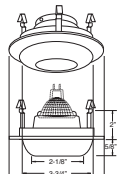

B1396CP
Square Baffle w/ Square Trim Ring

Forte

AVAILABLE COLOR COMBINATIONS:
W-WH, P-WH, P-BK,
CP-CP, SN-SN, BZ-BZ

PATENT PENDING

HOUSING COMPATIBILITY GUIDE:

1 2 3 4

B1378SN-SN
Stepped Baffle (35° Tilt)

Spectrum

AVAILABLE COLOR COMBINATIONS:
W-WH, P-WH, P-BK,
CP-CP, SN-SN, BZ-BZ

PATENT #: D510,151

HOUSING COMPATIBILITY GUIDE:

1 2 3

B1379CL-CH
Reflector (35° Tilt)

Radiance

AVAILABLE COLOR COMBINATIONS:
CL-WH, CL-CH, CL-SN,
RG-WH, SN-SN, SN-WH,
W-WH

PATENT #: D510,151

HOUSING COMPATIBILITY GUIDE:

1 2 3

B1383WH
Slot Aperture (35° Tilt)

Apertura

TRIM:
BZ, WH

PATENT #: D510,151

HOUSING COMPATIBILITY GUIDE:

1 2 3

B1380WH
Fully Adjustable (35° Tilt, 359° Rot.)

Galleria

TRIM:
WH, BK, BZ, CH, SN, CP

PATENT #: D510,151

HOUSING COMPATIBILITY GUIDE:

1 2 3

B1384P-WH
Fully Adj. w/ Baffle (35° Tilt, 359° Rot.)

Galleria

AVAILABLE COLOR COMBINATIONS:
W-WH, P-WH, P-BK,
CP-CP, SN-SN, BZ-BZ

PATENT #: D510,151

HOUSING COMPATIBILITY GUIDE:

1 2 3

B1386WH
Fully Adjustable (75° Tilt, 359° Rot.)

Galleria

TRIM:
WH, BK, SN, BZ

PATENT #: D510,151

HOUSING COMPATIBILITY GUIDE:

1 2

B1395CL-SN
Semi-Frosted Shower Trim

FOR WET LOCATION

Aqua

AVAILABLE COLOR COMBINATIONS:
CL-BK, CL-SN, CL-WH,
CL-BZ, CP-CP, SN-SN

PATENT #: D510,151

HOUSING COMPATIBILITY GUIDE:

1 2 3

B1390WH-PEACH
Metropolitan Ice Lite

GLASS:
BLUE, PEACH, FROSTED,
CLEAR, GREEN, AMBER

TRIM: WH

PATENT #: D510,151

HOUSING COMPATIBILITY GUIDE:

1 2 3

B1391P-WH
Pinhole with Baffle

Forte

AVAILABLE COLOR COMBINATIONS:
W-WH, P-WH

PATENT #: D510,151

HOUSING COMPATIBILITY GUIDE:

1 2 3

B1320WH-FROSTED
Metropolitan Moon Lite

GLASS:
BLUE, PEACH, FROSTED,
CRYSTAL, GREEN, AMBER

TRIM: WH

PATENT #: D508,750

HOUSING COMPATIBILITY GUIDE:

1 2 3

B1325WH-AMBER
Metropolitan Step Lite