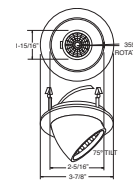

HOUSING COMPATIBILITY GUIDE:
1 2 4

B1312SN
Fully Adjustable (35° Tilt)