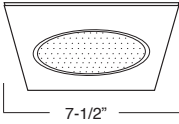

Catalog Number:

Project Name:

Type:

Note:

B788WH SQUARE ALBALITE SHOWER LENS

LENS:
WHITE

TRIM/RING FINISH:
WH

B785WH SQUARE FRESNEL LENS