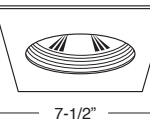

REFLECTOR FINISH:
CL, RG, W, MB,
SN, CP

TRIM/RING FINISH:
WH, BK, SN, CP

B782CL-W-WH
SQUARE REFLECTOR/BAFFLE TRIM

REFLECTOR FINISH:
CL

BAFFLE FINISH:
W, P

TRIM/RING FINISH:
WH, BK, SN, CP

6" CFL Trims

(LAMP WATTAGE: UP TO 42W)