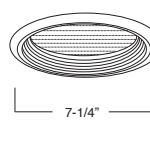

B787CP-WH
SQUARE REFLECTOR TRIM

BAFFLE FINISH:
W, P, SN, CP, BZ

TRIM/RING FINISH:
WH, BK, SN, CP, CH,
PB, BZ