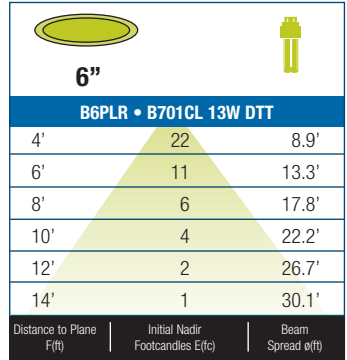

SPECIFICATION

A. HOUSING - High temperature painted 22 gauge cold rolled steel construction for maximum heat dissipation and rust protection.

B. SOCKET - One vertically mounted plug-in socket for CFL lamp. Preinstalled on an adjustable mounting bracket to allow for proper and consistent lamp positioning.

C. BALLAST - Thermally protected, current controlled rapid start ballast, will produce full light output, increase lamp life with no noise and flicker.

D. INSTALLATION - Four Preinstalled spring clips which secure the housing firmly into ceiling and accommodate different ceiling thicknesses from 1/2" to 1-3/8".

E. JUNCTION BOX - feed through wiring and provided with eight 1/2" KOs and four Romex knock-outs with strain relief.