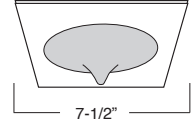

LENS:
FROSTED

TRIM/RING FINISH:
WH

B796WH SQUARE SMOOTH FROST DOME LENS

LENS:
FROSTED

TRIM/RING FINISH:
WH

B780WH SQUARE DESIGNER POINT LENS

LENS:
FROSTED/CLEAR

TRIM/RING FINISH:
WH