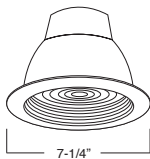

BAFFLE FINISH:
W, P, SN, CP, BZ

TRIM/RING FINISH:
WH, BK, SN, CP, CH,
PB, BZ