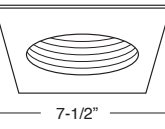

B736W-WH
BAFFLE W/ FRESNEL LENS

BAFFLE FINISH:
W, P, SN, CP, BZ

TRIM/RING FINISH:
WH, BK, SN, CP, CH,
PB, BZ

B781CP-WH
SQUARE BAFFLE TRIM

BAFFLE FINISH:
W, P, SN, CP, BZ

TRIM/RING FINISH:
WH, BK, SN, CP

B787CP-WH
SQUARE REFLECTOR TRIM