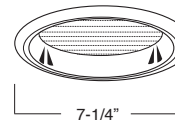

REFLECTOR FINISH:
CL, RG, W, MB,
CP, SN

TRIM/RING FINISH:
WH, BK, SN, CP, CH,
PB, BZ