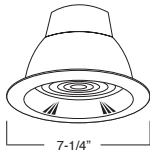

B736W-WH
BAFFLE W/ FRESNEL LENS

REFLECTOR FINISH:
CL, RG, W, MB,
CP, SN

TRIM/RING FINISH:
WH, BK, SN, CP, CH,
PB, BZ