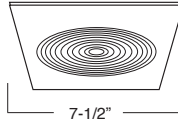

6" CFL Trims

(LAMP WATTAGE: UP TO 42W)

Catalog Number:

Project Name:

Type:

Note:

B788WH SQUARE ALBALITE SHOWER LENS

LENS:
WHITE

TRIM/RING FINISH:
WH

B785WH SQUARE FRESNEL LENS

LENS:
FROSTED

TRIM/RING FINISH:
WH

B796WH SQUARE SMOOTH FROST DOME LENS

LENS:
FROSTED

TRIM/RING FINISH:
WH

B780WH SQUARE DESIGNER POINT LENS

LENS:
FROSTED/CLEAR

TRIM/RING FINISH:
WH

B789WH SQUARE DESIGNER CONE LENS

LENS:
FROSTED

TRIM/RING FINISH:
WH

BAFFLE	REFLECTOR	TRIM RING
W White	CL Chrome	WH White
P Black	RG Gold	BK Black
SN Satin Nickel	W White	SN Satin Nickel
CP Copper	MB Black	CP Copper
BZ Bronze	CP Copper	CH Chrome
	SN Satin Nickel	PB Polish Brass
		BZ Bronze

*For custom baffle, reflector, trim ring, glass color and lens options, please consult factory.