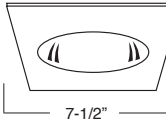

REFLECTOR FINISH:
CL, RG, W, MB,
SN, CP

TRIM/RING FINISH:
WH, BK, SN, CP