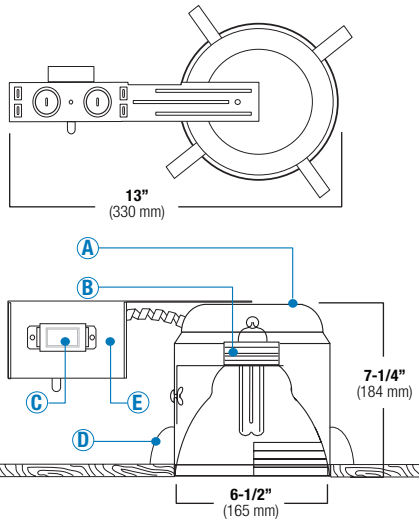

B6PLR

6" Compact Fluorescent Non-IC Remodel Housing

LAMP WATTAGE: UP TO 42W

DESIGNED FOR 2" X 8" JOIST CONSTRUCTION

Catalog Number:

Project Name:

Type:

Note:

DESCRIPTION

Thermally protected, specification grade compact fluorescent housing. For new construction, non-insulated ceilings or where insulation can be kept 3" from housing. Accommodates (1) compact fluorescent lamp. For fast and easy installation in existing plaster or mechanical ceilings from 1/2" to 1-3/8" thick. Four remodel clips are easily retractable for fixture removal if necessary. Junction box is provided with eight 1/2" KOs and four Romex knockouts with strain relief.

SPECIFICATION

A. HOUSING - High temperature painted 22 gauge cold rolled steel construction for maximum heat dissipation and rust protection.

B. SOCKET - One vertically mounted plug-in socket for CFL lamp. Preinstalled on an adjustable mounting bracket to allow for proper and consistent lamp positioning.

C. BALLAST - Thermally protected, current controlled rapid start ballast, will produce full light output, increase lamp life with no noise and flicker.

D. INSTALLATION - Four Preinstalled spring clips which secure the housing firmly into ceiling and accommodate different ceiling thicknesses from 1/2" to 1-3/8".

E. JUNCTION BOX - feed through wiring and provided with eight 1/2" KOs and four Romex knock-outs with strain relief.

BEAM DIA. MEASURED AT 50% OF NADIR F.C.

FEATURES