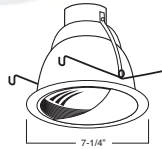

HOUSING B6PLIC, B6PLRIC, B6PLIC-32 **MAX. LAMP WATTAGE**
18W TTT, 26W TTT, 32W TTT
B6PL, B6PLR 18W, 26W, 32W, 42W TTT
B6-GU24-IC, B6-GU24-RIC 13W, 15W, 18W GU24