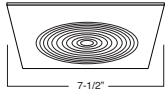

LENS:
FROSTED

TRIM:
WH

PATENT #: D510,151