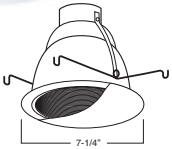

HOUSING B6PLIC, B6PLRIC **MAX. LAMP WATTAGE**
18W, 26W, 32W, 42W TTT
B6PL, B6PLR 18W, 26W, 32W, 42W TTT
B62PLIC, B62PLRIC, B62PL(R) 2X13WTT
B6-GU24-IC, B6-GU24-RIC 13W, 15W, 18W GU24

6"

6 INCH COMPACT FLUORESCENT TRIMS

Aqua SERIES

Elite Lighting's Aqua Series is specifically designed for showers and wet locations. These fixtures represent products that the market has demanded for a very long time. With its fully silicon glass and gasketed ring, the consumer is assured that no harm will be done to the housing and electrical systems.

FOR WET LOCATION