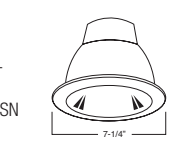

HOUSING	MAX. LAMP WATTAGE
B6PL(C), B6PLR(IC)	1x13W TTT/13W TTT
B6PL, B6PLR	1x13W TTT/13W TTT
B62PL(C), B62PLR(IC)	2x13W TTT
B62PL, B62PLR	2x13W TTT

BAFFLE FINISH:

W White
P Black
SN Satin Nickel
CP Copper
BZ Bronze

REFLECTOR FINISH:

CL Chrome
RG Gold
W White
MB Black

BZ Bronze
CP Copper
SN Satin Nickel
SHZ Satin Haze

RING/TRIM FINISH:

WH White
BK Black
SN Satin Nickel
CP Copper

CH Chrome
PB Polish Brass
BZ Bronze