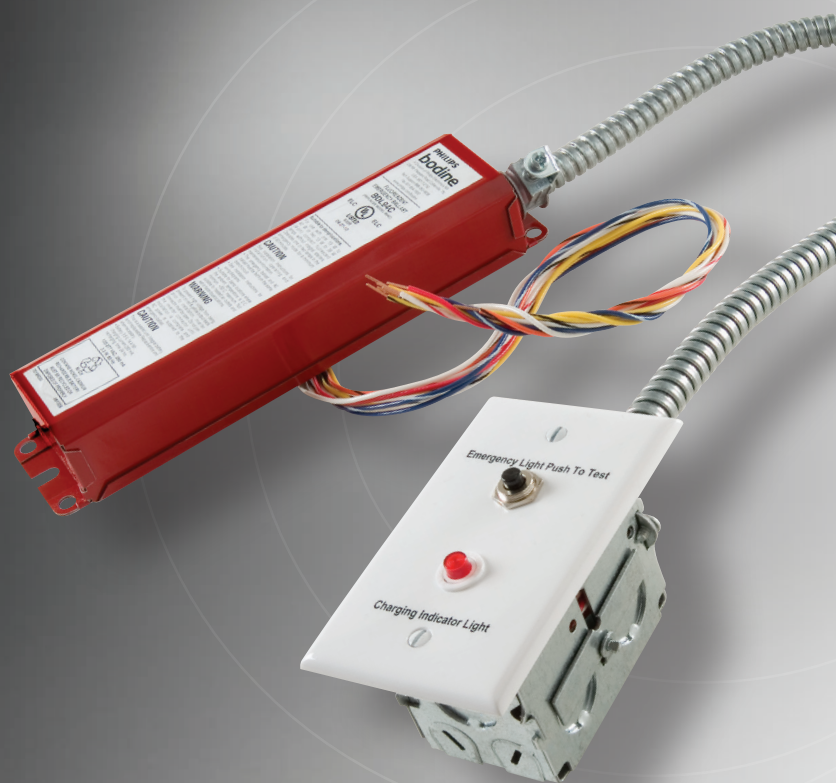

ITEM NO.	WATTS	LAMP TYPE
BE-13A	7W, 9W, 13W	2 PIN
BE-1826A	18W, 26W	2 PIN
BE-1326A	13W, 18W, 26W, 32W, 42W	4 PIN

BAFFLE FINISH:

- **W** White
- **P** Black
- **SN** Satin Nickel
- **CP** Copper
- **BZ** Bronze

REFLECTOR FINISH:

- **CL** Chrome
- **RG** Gold
- **W** White
- **MB** Black

- **BZ** Bronze
- **CP** Copper
- **SN** Satin Nickel
- **SHZ** Satin Haze

RING/TRIM FINISH:

- **WH** White
- **BK** Black
- **SN** Satin Nickel
- **CP** Copper

- **CH** Chrome
- **PB** Polish Brass
- **BZ** Bronze

General Lighting

Accent Lighting

Task Lighting

Wall Wash Lighting

Sloped Ceiling Lighting

6"