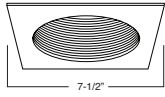

BAFFLE:
W, P, SN, CP, BZ

TRIM:
WH, BK, SN, CP

PATENT #: D510,151