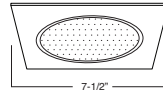

B788WH
Square Albalite Shower Trim

LENS:
WHITE

TRIM:
WH

PATENT #: D510,151

HOUSING	MAX. LAMP WATTAGE
B6PLIC, B6PLRIC	1X13WTT/13W, 18W, 26W
B6PL, B6PLR	1X13WTT/13W, 18W, 26W
B62PLIC, B62PLRIC, B62PL(R)	2X13WTT
B6-GU24-IC, B6-GU24-RIC	13W, 15W, 18W GU24