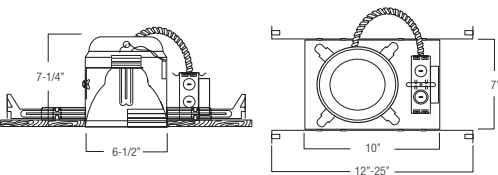

LAMP BASE GUIDE (Sockets will accept all designated lamp bases listed.)			
13W	18W	26W	32W
G24q-1 GX24q-1	G24q-2 GX24q-2	G24q-3 GX24q-3	GX24q-3 GX24q-4

SPECIFICATION

HOUSING - Die formed aluminum construction for maximum heat dissipation and rust protection. Adjusts vertically in plaster frame to accommodate 1/2" to 1-3/8" ceilings.