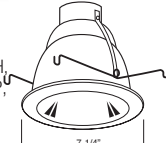

HOUSING	MAX. LAMP WATTAGE
B6PL(C), B6PLR(IC), B6PLIC-32	18W TTT, 26W TTT, 32W TTT
B6PL, B6PLR	18W, 26W, 32W, 42W TTT
B6-GU24-IC, B6-GU24-RIC	13W, 15W, 18W GU24

PATENT #: 7,597,460 / D546,999