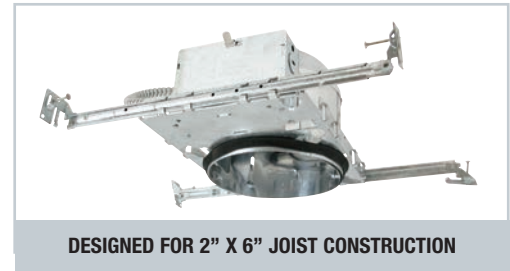

B26-GU24-IC

6" SHALLOW GU24 IC HOUSING

Elite Lighting now offers a new line of exotic glass trims. The new series of glass trims can elegantly complement any color scheme in any environment. We are certain that with such a wide selection, you will find the perfect colored trim for your project.

PATENT #: D562,490

B620 - Glass Trim

HOUSING	MAX. LAMP WATTAGE
B6PLC, B6PLRIC	13W TTT/13W, 18W, 26W TTT
B6PLIC-26/32-E	26W TTT
B6PL, B6PLR	13W, 18W, 26W
B62PLIC, B62PLRIC, B62PL(R)	2x13W TTT
B6-GU24-IC, B6-GU24-RIC	13W, 15W, 18W GU24
B26-GU24-IC, B26-GU24-RIC	13W, 15W, 18W GU24

AVAILABLE EXOTIC GLASS COLORS:
GREEN, YELLOW, PINK, BROWN, NAVY BLUE,
ORANGE, BLUE, WHITE, RED

B725W-WH

Baffle w/ Frosted Dome

BAFFLE:
W, P, SN, CP, BZ

TRIM:
WH, BK, SN, CP, CH,
PB, BZ

HOUSING	MAX. LAMP WATTAGE
B6PL(C), B6PLR(IC)	18W TTT, 26W TTT
B6PLIC-26/32-E	26W TTT
B6-GU24-IC, B6-GU24-RIC	13W, 15W GU24

PATENT #: 7,597,460 / D571,036

B731W-WH

Full Cone Matte Finish Baffle

AVAILABLE COLOR COMBINATIONS:
CP-CP, SN-SN, W-WH,
P-WH, BZ-BZ

HOUSING	MAX. LAMP WATTAGE
B6PL(C), B6PLR(IC), B6PLIC-32	18W TTT, 26W TTT, 32W TTT
B6PL, B6PLR	18W, 26W, 32W, 42W TTT
B6-GU24-IC, B6-GU24-RIC	13W, 15W, 18W GU24

PATENT #: 7,597,460 / D551,797

B722W-CL-WH

Cone Reflector/Baffle

AVAILABLE COLOR COMBINATIONS:
W-CL-WH, P-CL-WH,
W-W-WH

HOUSING	MAX. LAMP WATTAGE
B6PL(C), B6PLR(IC), B6PLIC-32	18W TTT, 26W TTT, 32W TTT
B6PL, B6PLR	18W, 26W, 32W, 42W TTT
B6-GU24-IC, B6-GU24-RIC	13W, 15W, 18W GU24

AF724W-WH Deep Self Flange Air-Shut Glossy Finish Baffle

AVAILABLE COLOR COMBINATIONS:
CP-CP, SN-SN, W-WH,
P-WH, BZ-BZ

HOUSING	MAX. LAMP WATTAGE
B6-GU24-IC, B6-GU24-RIC	13W, 15W, 18W GU24

AF640W-WH Deep Self Flange Air-Shut Matte Finish Baffle

AVAILABLE COLOR COMBINATIONS:
CP-CP, SN-SN, W-WH,
P-WH, BZ-BZ

HOUSING	MAX. LAMP WATTAGE
B6PL(C), B6PLR(IC)	13W, 18W TTT, 26W TTT
B6PLIC-26/32-E	26W TTT
B6PL, B6PLR	13W, 18W TTT, 26W TTT

B721CL-WH

Cone Reflector

AVAILABLE COLOR COMBINATIONS:
CL-WH, CL-CH, RG-WH,
W-WH, MB-WH, CP-CP,
SN-SN

HOUSING	MAX. LAMP WATTAGE
B6PL(C), B6PLR(IC), B6PLIC-32	18W TTT, 26W TTT, 32W TTT
B6PL, B6PLR	18W, 26W, 32W, 42W TTT
B6-GU24-IC, B6-GU24-RIC	13W, 15W, 18W GU24

PATENT #: 7,597,460 / D546,999

AF632RG-WH

Air-Shut Reflector

AVAILABLE COLOR COMBINATIONS:
CL-WH, CL-CH, RG-WH,
W-WH, MB-WH, CP-CP,
SN-SN

HOUSING	MAX. LAMP WATTAGE
B6PL(C), B6PLR(IC)	13W, 18W TTT, 26W TTT
B6PLIC-26/32-E	26W TTT
B6PL, B6PLR	13W, 18W TTT, 26W TTT

B701CP-WH

Cone Reflector

AVAILABLE COLOR COMBINATIONS:
CL-WH, CL-CH, SHZ-WH,
RG-WH, W-WH,
MB-WH, CP-CP, SN-SN

HOUSING	MAX. LAMP WATTAGE
B6PL(C), B6PLR(IC)	1x13W TTT/13W TTT
B6PL, B6PLR	1x13W TTT/13W TTT
B62PL(C), B62PLR(IC)	2x13W TTT
B62PL, B62PLR	2x13W TTT

BAFFLE FINISH:

W White
P Black
SN Satin Nickel
CP Copper
BZ Bronze

REFLECTOR FINISH:

CL Chrome
RG Gold
W White
MB Black

BZ Bronze
CP Copper
SN Satin Nickel
SHZ Satin Haze

RING/TRIM FINISH: