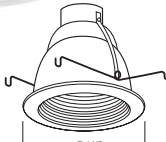

HOUSING	MAX. LAMP WATTAGE
B6PL(C), B6PLR(IC), B6PLIC-32	18W TTT, 26W TTT, 32W TTT
B6PL, B6PLR	18W, 26W, 32W, 42W TTT
B6-GU24-IC, B6-GU24-RIC	13W, 15W, 18W GU24

PATENT #: 7,597,460 / D551,797