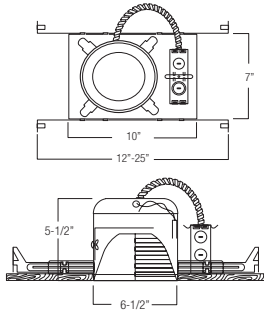

B26-GU24-IC

6" SHALLOW GU24 IC HOUSING

Elite Lighting now offers a new line of exotic glass trims. The new series of glass trims can elegantly complement any color scheme in any environment. We are certain that with such a wide selection, you will find the perfect colored trim for your project.

PATENT #: D562,490

B620 - Glass Trim

HOUSING	MAX. LAMP WATTAGE
B6PLC, B6PLRIC	13W TTT/13W, 18W, 26W TTT
B6PLIC-26/32-E	26W TTT
B6PL, B6PLR	13W, 18W, 26W
B62PLIC, B62PLRIC, B62PL(R)	2x13W TTT
B6-GU24-IC, B6-GU24-RIC	13W, 15W, 18W GU24
B26-GU24-IC, B26-GU24-RIC	13W, 15W, 18W GU24

AVAILABLE EXOTIC GLASS COLORS:
GREEN, YELLOW, PINK, BROWN, NAVY BLUE,
ORANGE, BLUE, WHITE, RED

B725W-WH

Baffle w/ Frosted Dome

BAFFLE:
W, P, SN, CP, BZ

TRIM:
WH, BK, SN, CP, CH,
PB, BZ

HOUSING	MAX. LAMP WATTAGE
B6PL(C), B6PLR(IC)	18W TTT, 26W TTT
B6PLIC-26/32-E	26W TTT
B6-GU24-IC, B6-GU24-RIC	13W, 15W GU24

PATENT #: 7,597,460 / D571,036

B731W-WH

Full Cone Matte Finish Baffle

AVAILABLE COLOR COMBINATIONS:
CP-CP, SN-SN, W-WH,
P-WH, BZ-BZ

HOUSING	MAX. LAMP WATTAGE
B6PL(C), B6PLR(IC), B6PLIC-32	18W TTT, 26W TTT, 32W TTT
B6PL, B6PLR	18W, 26W, 32W, 42W TTT
B6-GU24-IC, B6-GU24-RIC	13W, 15W, 18W GU24

PATENT #: 7,597,460 / D551,797

B722W-CL-WH

Cone Reflector/Baffle

AVAILABLE COLOR COMBINATIONS:
W-CL-WH, P-CL-WH,
W-W-WH

HOUSING	MAX. LAMP WATTAGE
B6PL(C), B6PLR(IC), B6PLIC-32	18W TTT, 26W TTT, 32W TTT
B6PL, B6PLR	18W, 26W, 32W, 42W TTT
B6-GU24-IC, B6-GU24-RIC	13W, 15W, 18W GU24