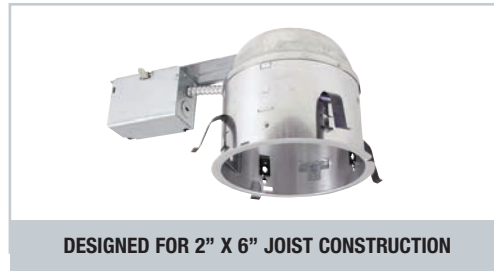

6" CFL GU24 IC SERIES SHALLOW HOUSING 6" COMPACT FLUORESCENT TRIMS

PROUDLY ASSEMBLED in AMERICA

B26-GU24-RIC

6" SHALLOW GU24 IC REMODEL HOUSING