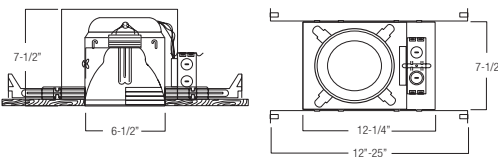

SPECIFICATION

OUTER HOUSING - Die formed aluminum construction for maximum heat dissipating air chamber on top of the housing. Junction box could be accessed from inside and outside housing.

INNER HOUSING - Die-formed, all aluminum construction for maximum heat dissipation and rust protection. Adjusts vertically in plaster frame to accommodate 1/2" to 1-3/8" ceiling.