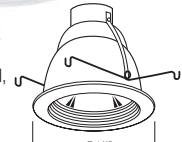

HOUSING	MAX. LAMP WATTAGE
B6PL(C), B6PLR(IC), B6PLIC-32	18W TTT, 26W TTT, 32W TTT
B6PL, B6PLR	18W, 26W, 32W, 42W TTT
B6-GU24-IC, B6-GU24-RIC	13W, 15W, 18W GU24