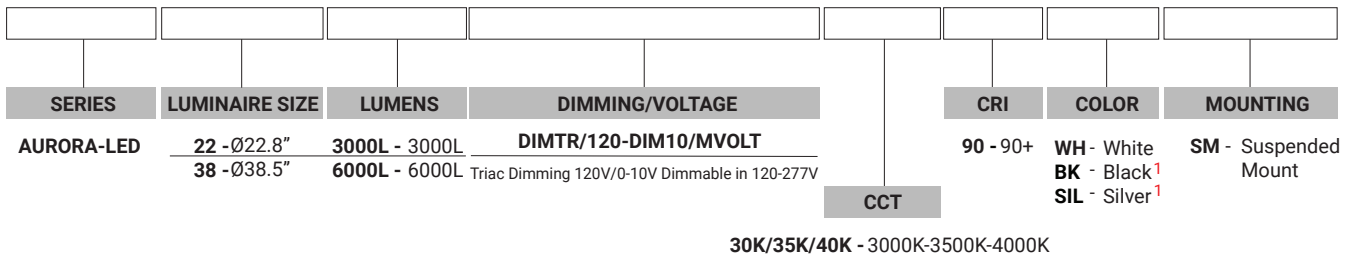

MOUNTING

Suspended mount option. Delivered with adjustable 10-ft length cords, our pendant mount provides the flexibility you need for a seamless installation. Engineered to accommodate various mounting heights and ceiling types, including sloped ceilings, this lighting solution offers adaptability to suit any space.

For added convenience, our canopy can be directly mounted to the junction box, facilitating below-ceiling access for easy maintenance and servicing.

ELECTRICAL

Powered by high-quality constant-current power LED drivers rated for 50 to 60Hz at 120V input, produce less than 20% THD, and have a power factor between 0.90 and 1.00. LED driver compartment.

DIMMING & DRIVER INFORMATION

DIM10 Flicker Free 1% Dimming Standard (DIM10) 0-10V dimming on either MVOLT 120 or 277V. 347V please consult factory.

WARRANTY

Five-year warranty for parts and components. (Labor not included)

LISTINGS

ETL: certification for product safety by Intertek.
RoHS: Directive restricting hazardous substances in electronics.
RED: regulation for chemicals impact on health and environment.
ErP: regulation for eco-design of energy-related products.

Example: AURORA-LED-22-3000L-DIMTR/120-DIM10/MVOLT-30K/35K/40K-90-WH-SM

¹.MOQ (minimum order quantity) required for these color options, please consult factory.