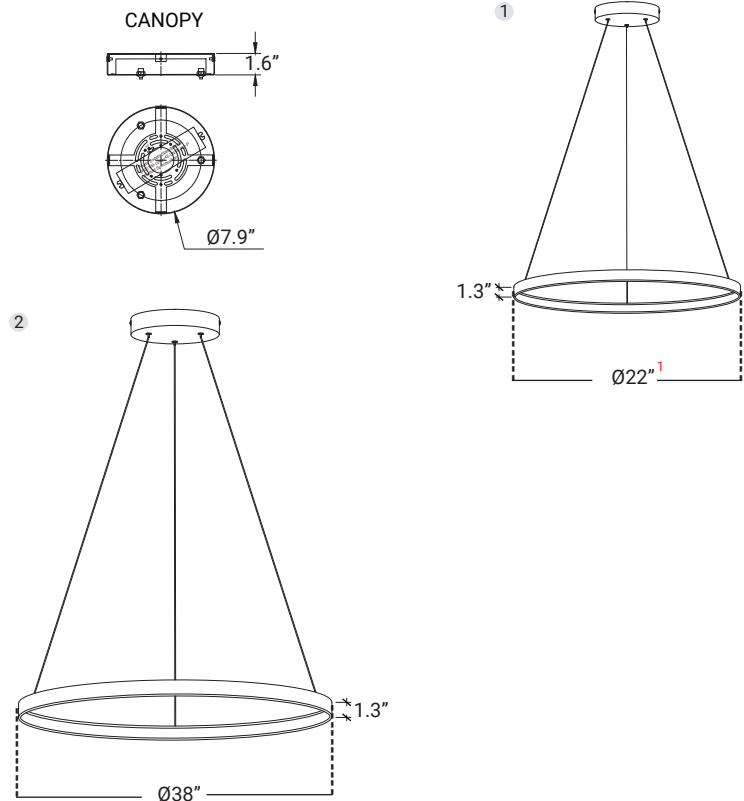

**COLORS**

Black

White

Silver

**DIMENSIONS**

1. Luminaire with a diameter of 22" comes with a 7.1" canopy.

<b>LUMENS</b>	3000L / 6000L
<b>CCT</b>	3000K, 3500K, 4000K
<b>CRI</b>	90+
<b>POWER</b>	50W / 80W
<b>DIMENSIONS</b>	22" / 38" / Ø Diameter
<b>MOUNTING</b>	Suspended Mount (Adjustable 10-ft length cords)
<b>IP RATING</b>	IP 20
<b>COLOR</b>	Black / White / Silver
<b>DIMMING</b>	Dimmable
<b>LIFE TIME</b>	L70 at 50,000 hours
<b>MATERIAL</b>	Aluminum + Metal + Acrylic