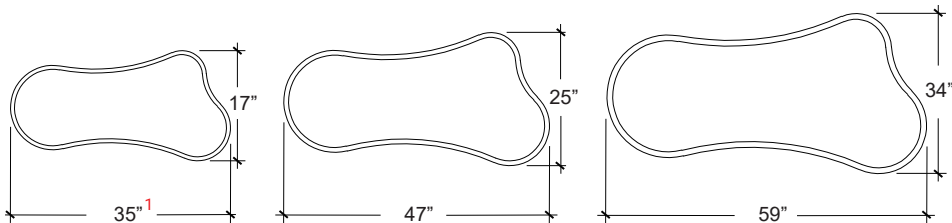

COLORS

Black

White

DIMENSIONS

CANOPY

LUMENS	3000L, 3500L, 5000L
CCT	3000K, 3500K, 4000K
CRI	90+
POWER	50W, 65W, 80W
FIXTURE DIMENSIONS	35" X 17" / 47" X 25" / 59" X 34"
MOUNTING	Suspended Mount (Adjustable 10-ft length cords)
IP RATING	IP 20
COLOR	Black, White, Custom RAL
DIMMING	DIMTR (TRIAC), DIM10 (0-10V)
LIFE TIME	L70 at 50,000 hours

1. Luminaire with a size of 35" X 17" comes with a Ø 7.9" canopy.

SIZE	LUMENS	WATTS
35"X17"	3000L	50W
47"X25"	3500L	65W
59"X34"	5000L	80W

OPTICS & PERFORMANCE

The optical system delivers high-efficiency LED light that passes through a one-piece, high-quality silicone lens, ensuring optimal distribution patterns. This design creates a glare-free and even distribution of light. The ingenious technology minimizes glare and eradicates any hot spots, providing unrivaled light control.