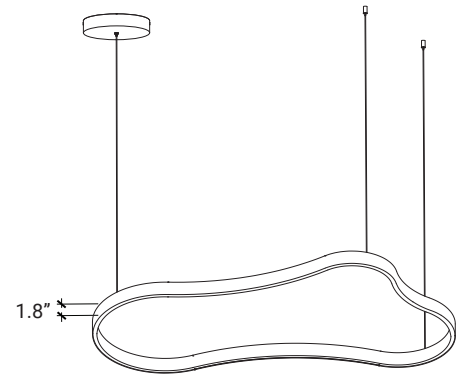

COLORS

Black

White

DIMENSIONS

CANOPY

LUMENS	3000L, 3500L, 5000L
CCT	3000K, 3500K, 4000K
CRI	90+
POWER	50W, 65W, 80W
FIXTURE DIMENSIONS	35" X 17" / 47" X 25" / 59" X 34"
MOUNTING	Suspended Mount (Adjustable 10-ft length cords)
IP RATING	IP 20
COLOR	Black, White, Custom RAL
DIMMING	DIMTR (TRIAC), DIM10 (0-10V)
LIFE TIME	L70 at 50,000 hours

1. Luminaire with a size of 35" X 17" comes with a Ø 7.9" canopy.

SIZE	LUMENS	WATTS
35"X17"	3000L	50W
47"X25"	3500L	65W
59"X34"	5000L	80W

OPTICS & PERFORMANCE

The optical system delivers high-efficiency LED light that passes through a one-piece, high-quality silicone lens, ensuring optimal distribution patterns. This design creates a glare-free and even distribution of light. The ingenious technology minimizes glare and eradicates any hot spots, providing unrivaled light control.