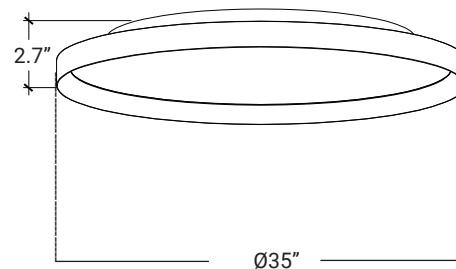

**COLORS**

White

Black

Black & Gold  
**Outside in black,  
inside in Gold color.**

White & Gold  
**Outside in white,  
inside in Gold color.**

**DIMENSIONS**

LUMENS	3000L, 5000L
CCT	3000K / 3500K / 4000K
CRI	90+
POWER	60W, 88W
LUMINAIRE SIZE	23", 35", Ø Diameter
MOUNTING	Ceiling Mount / Suspended Mount <sup>1</sup>
IP RATING	IP 20
COLOR	White, Black, Black & Gold, White & Gold, Custom RAL
DIMMING	DIMTR (TRIAC), DIM10 (0-10V)
LIFE TIME	L70 at 50,000 hours

<sup>1</sup>.Suspended mount option available for the Ø23" size; please consult factory.

SIZE	LUMENS	WATTS
Ø23"	3000L	60W
Ø35"	5000L	88W

**OPTICS & PERFORMANCE**

The optical system delivers high-efficiency LED light that passes through a one-piece, high-quality acrylic lens, ensuring optimal distribution patterns. This design creates a glare-free and even distribution of light. The ingenious technology minimizes glare and eradicates any hot spots, providing unrivaled light control.