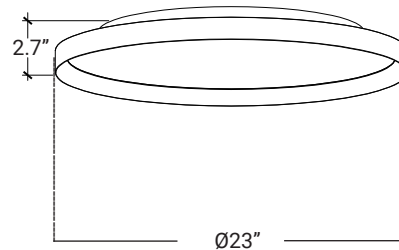

**COLORS**

White

Black

Black & Gold  
**Outside in black,  
inside in Gold color.**

White & Gold  
**Outside in white,  
inside in Gold color.**

**DIMENSIONS**

LUMENS	3000L, 5000L
CCT	3000K / 3500K / 4000K
CRI	90+
POWER	60W, 88W
LUMINAIRE SIZE	23", 35", Ø Diameter
MOUNTING	Ceiling Mount / Suspended Mount <sup>1</sup>
IP RATING	IP 20
COLOR	White, Black, Black & Gold, White & Gold, Custom RAL
DIMMING	DIMTR (TRIAC), DIM10 (0-10V)
LIFE TIME	L70 at 50,000 hours

<sup>1</sup>.Suspended mount option available for the Ø23" size; please consult factory.

SIZE	LUMENS	WATTS
Ø23"	3000L	60W
Ø35"	5000L	88W

**OPTICS & PERFORMANCE**

The optical system delivers high-efficiency LED light that passes through a one-piece, high-quality acrylic lens, ensuring optimal distribution patterns. This design creates a glare-free and even distribution of light. The ingenious technology minimizes glare and eradicates any hot spots, providing unrivaled light control.