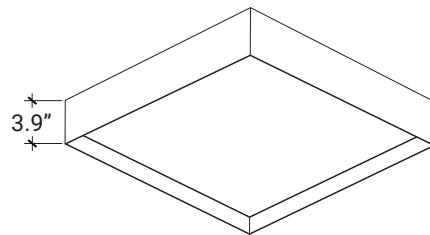

COLORS

Black

White

DIMENSIONS

LUMENS	4500L
CCT	3000K / 3500K / 4000K
CRI	90+
POWER	60W
DIMENSIONS	23" X 23"
MOUNTING	Suspended Mount / Ceiling Mount
IP RATING	IP 20
COLOR	Black, White, Custom RAL
DIMMING	DIMTR (TRIAC), DIM10 (0-10V)
LIFE TIME	L70 at 50,000 hours