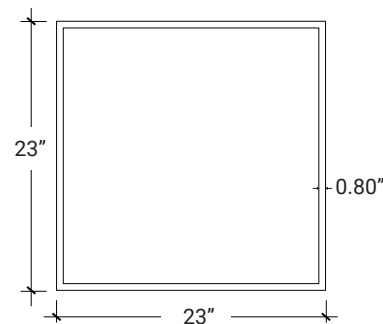

COLORS

Black

White

DIMENSIONS

LUMENS	4500L
CCT	3000K / 3500K / 4000K
CRI	90+
POWER	60W
DIMENSIONS	23" X 23"
MOUNTING	Suspended Mount / Ceiling Mount
IP RATING	IP 20
COLOR	Black, White, Custom RAL
DIMMING	DIMTR (TRIAC), DIM10 (0-10V)
LIFE TIME	L70 at 50,000 hours