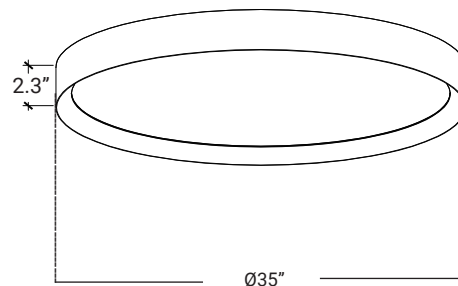

COLORS

Black

White

DIMENSIONS

LUMENS	3500L, 4600L
CCT	3000K / 3500K / 4000K
CRI	90+
POWER	50W, 76W
LUMINAIRE SIZE	23", 35", Ø Diameter
MOUNTING	Ceiling Mount / Suspended Mount ¹
IP RATING	IP 20
COLOR	Black, White, Custom RAL
DIMMING	DIMTR (TRIAC), DIM10 (0-10V)
LIFE TIME	L70 at 50,000 hours

¹ Suspended mount option available for the Ø23" size; please consult factory.

SIZE	LUMENS	WATTS
Ø23"	3500L	50W
Ø35"	4600L	76W

OPTICS & PERFORMANCE

The optical system delivers high-efficiency LED light that passes through a one-piece, high-quality acrylic lens, ensuring optimal distribution patterns. This design creates a glare-free and even distribution of light. The ingenious technology minimizes glare and eradicates any hot spots, providing unrivaled light control.