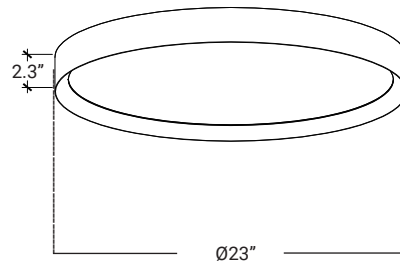

COLORS

Black

White

DIMENSIONS

LUMENS	3500L, 4600L
CCT	3000K / 3500K / 4000K
CRI	90+
POWER	50W, 76W
LUMINAIRE SIZE	23", 35", Ø Diameter
MOUNTING	Ceiling Mount / Suspended Mount ¹
IP RATING	IP 20
COLOR	Black, White, Custom RAL
DIMMING	DIMTR (TRIAC), DIM10 (0-10V)
LIFE TIME	L70 at 50,000 hours

¹ Suspended mount option available for the Ø23" size; please consult factory.

SIZE	LUMENS	WATTS
Ø23"	3500L	50W
Ø35"	4600L	76W

OPTICS & PERFORMANCE

The optical system delivers high-efficiency LED light that passes through a one-piece, high-quality acrylic lens, ensuring optimal distribution patterns. This design creates a glare-free and even distribution of light. The ingenious technology minimizes glare and eradicates any hot spots, providing unrivaled light control.