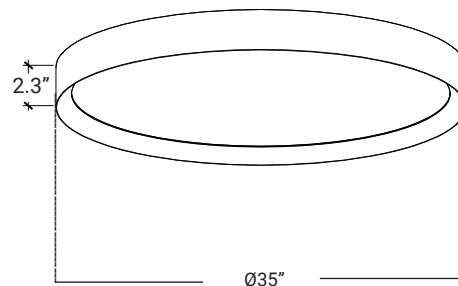

**COLORS**

Black

White

**DIMENSIONS**

<b>LUMENS</b>	3500L, 4600L
<b>CCT</b>	3000K / 3500K / 4000K
<b>CRI</b>	90+
<b>POWER</b>	50W, 76W
<b>LUMINAIRE SIZE</b>	23", 35", Ø Diameter
<b>MOUNTING</b>	Ceiling Mount / Suspended Mount <sup>1</sup>
<b>IP RATING</b>	IP 20
<b>COLOR</b>	Black, White, Custom RAL
<b>DIMMING</b>	DIMTR (TRIAC), DIM10 (0-10V)
<b>LIFE TIME</b>	L70 at 50,000 hours

<sup>1</sup> Suspended mount option available for the Ø23" size; please consult factory.

SIZE	LUMENS	WATTS
Ø23"	3500L	50W
Ø35"	4600L	76W

**OPTICS & PERFORMANCE**

The optical system delivers high-efficiency LED light that passes through a one-piece, high-quality acrylic lens, ensuring optimal distribution patterns. This design creates a glare-free and even distribution of light. The ingenious technology minimizes glare and eradicates any hot spots, providing unrivaled light control.