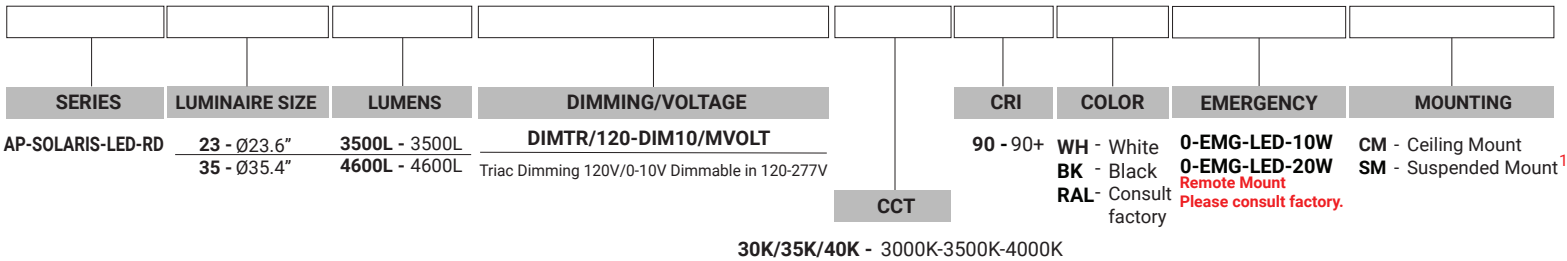

MOUNTING

Featuring both ceiling mount and suspended mount options, this fixture is designed for easy installation directly onto the ceiling surface, ensuring a seamless and stylish addition to any room. With the suspended mount option, the fixture comes delivered with adjustable 10-ft length cords, providing the flexibility needed for a seamless installation. Engineered to accommodate various mounting heights and ceiling types, this lighting solution offers adaptability to suit any space and customize your lighting setup.

ELECTRICAL

Driver is rated for 50 to 60Hz at 120V input, produces less than 20% THD, has a power factor between 90% and 100%, and is thermally protected for additional safety.

DIMMING & DRIVER INFORMATION

DIMTR - Triac & Electronic low voltage dimming. Available in 120V **DIM10** Flicker Free 1% Dimming Standard (DIM10) 0-10V dimming on either MVOLT 120 or 277V. 347V please consult factory.

WARRANTY

Five-year warranty for parts and components. (Labor not included)

LISTINGS

UL Listed

Example: AP-SOLARIS-LED-RD-23-3500L-DIMTR/120-DIM10/MVOLT-30K/35K/40K-90-WH-CM

¹.Suspended mount option available for the Ø23" size; please consult factory.