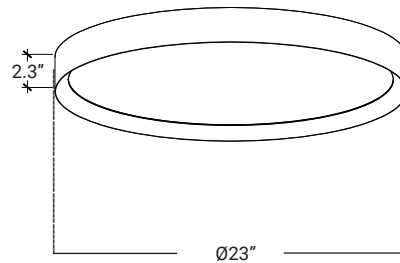

**COLORS**

Black

White

**DIMENSIONS**

<b>LUMENS</b>	3500L, 4600L
<b>CCT</b>	3000K / 3500K / 4000K
<b>CRI</b>	90+
<b>POWER</b>	50W, 76W
<b>LUMINAIRE SIZE</b>	23", 35", Ø Diameter
<b>MOUNTING</b>	Ceiling Mount / Suspended Mount <sup>1</sup>
<b>IP RATING</b>	IP 20
<b>COLOR</b>	Black, White, Custom RAL
<b>DIMMING</b>	DIMTR (TRIAC), DIM10 (0-10V)
<b>LIFE TIME</b>	L70 at 50,000 hours

<sup>1</sup> Suspended mount option available for the Ø23" size; please consult factory.

SIZE	LUMENS	WATTS
Ø23"	3500L	50W
Ø35"	4600L	76W

**OPTICS & PERFORMANCE**

The optical system delivers high-efficiency LED light that passes through a one-piece, high-quality acrylic lens, ensuring optimal distribution patterns. This design creates a glare-free and even distribution of light. The ingenious technology minimizes glare and eradicates any hot spots, providing unrivaled light control.