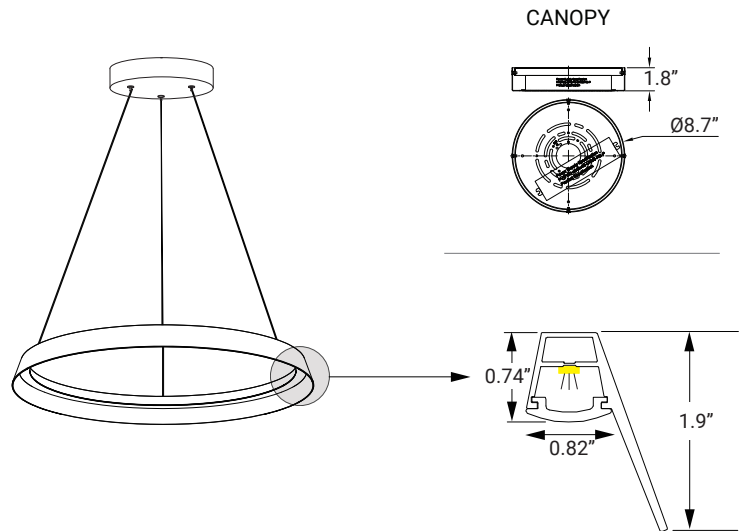

**COLORS**

Black

White

**DIMENSIONS**

1. Luminaire with 23" diameter comes with a canopy of 7.1" diameter.

<b>LUMENS</b>	3000L, 6000L, 7500L
<b>CCT</b>	3000K / 3500K / 4000K
<b>CRI</b>	90+
<b>POWER</b>	50W, 80W, 100W
<b>RING SIZE</b>	23", 39", 47", Ø Diameter
<b>MOUNTING</b>	Suspended Mount (Adjustable 10-ft length cords)
<b>IP RATING</b>	IP 20
<b>COLOR</b>	Black, White, Custom RAL
<b>DIMMING</b>	DIMTR (Triac), DIM10 (0-10V)
<b>LIFE TIME</b>	L70 at 50,000 hours

SIZE	LUMENS	WATTS
Ø23"	3000L	50W
Ø39"	6000L	80W
Ø47"	7500L	100W

**OPTICS & PERFORMANCE**

The optical system delivers high-efficiency LED light that passes through a one-piece, high-quality silicone lens, ensuring optimal distribution patterns. This design creates a glare-free and even distribution of light. The ingenious technology minimizes glare and eradicates any hot spots, providing unrivaled light control.