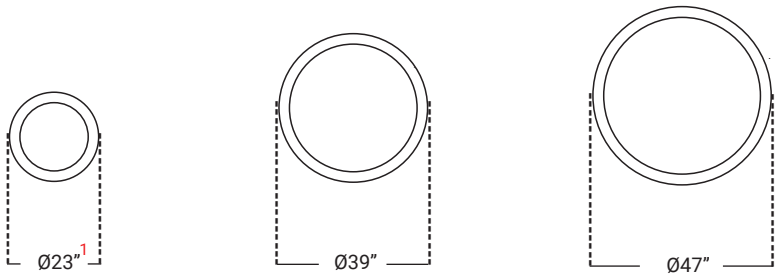

**COLORS**

Black

White

**DIMENSIONS**

1. Luminaire with 23" diameter comes with a canopy of 7.1" diameter.

<b>LUMENS</b>	3000L, 6000L, 7500L
<b>CCT</b>	3000K / 3500K / 4000K
<b>CRI</b>	90+
<b>POWER</b>	50W, 80W, 100W
<b>RING SIZE</b>	23", 39", 47", Ø Diameter
<b>MOUNTING</b>	Suspended Mount (Adjustable 10-ft length cords)
<b>IP RATING</b>	IP 20
<b>COLOR</b>	Black, White, Custom RAL
<b>DIMMING</b>	DIMTR (Triac), DIM10 (0-10V)
<b>LIFE TIME</b>	L70 at 50,000 hours

SIZE	LUMENS	WATTS
Ø23"	3000L	50W
Ø39"	6000L	80W
Ø47"	7500L	100W

**OPTICS & PERFORMANCE**

The optical system delivers high-efficiency LED light that passes through a one-piece, high-quality silicone lens, ensuring optimal distribution patterns. This design creates a glare-free and even distribution of light. The ingenious technology minimizes glare and eradicates any hot spots, providing unrivaled light control.