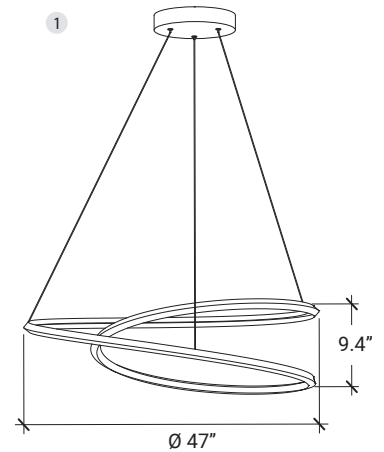

**COLORS**

Black

White

**DIMENSIONS**

1. Luminaire with a diameter of 23" comes with a Ø7.1" canopy.

<b>LUMENS</b>	2500L, 3800L, 4400L
<b>CCT</b>	3000K / 3500K / 4000K
<b>CRI</b>	90+
<b>POWER</b>	50W, 76W, 88W
<b>RING SIZE</b>	23", 35", 47" Ø Diameter
<b>MOUNTING</b>	Suspended Mount (Adjustable 10-ft length cords)
<b>IP RATING</b>	IP 20
<b>COLOR</b>	Black, White, Custom RAL
<b>DIMMING</b>	DIMTR (TRIAC), DIM10 (0-10V)
<b>LIFE TIME</b>	L70 at 50,000 hours

SIZE	LUMENS	WATTS
Ø23	2500L	50W
Ø35"	3800L	76W
Ø47"	4400L	88W

**OPTICS & PERFORMANCE**

The optical system delivers high-efficiency LED light that passes through a one-piece, high-quality silicone lens, ensuring optimal distribution patterns. This design creates a glare-free and even distribution of light. The ingenious technology minimizes glare and eradicates any hot spots, providing unrivaled light control.