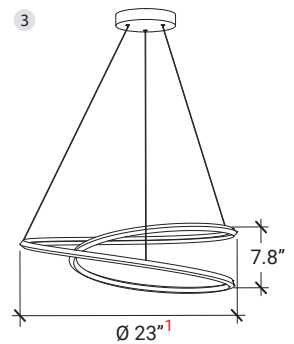

**COLORS**

Black

White

**DIMENSIONS**

1. Luminaire with a diameter of 23" comes with a Ø7.1" canopy.

<b>LUMENS</b>	2500L, 3800L, 4400L
<b>CCT</b>	3000K / 3500K / 4000K
<b>CRI</b>	90+
<b>POWER</b>	50W, 76W, 88W
<b>RING SIZE</b>	23", 35", 47" Ø Diameter
<b>MOUNTING</b>	Suspended Mount (Adjustable 10-ft length cords)
<b>IP RATING</b>	IP 20
<b>COLOR</b>	Black, White, Custom RAL
<b>DIMMING</b>	DIMTR (TRIAC), DIM10 (0-10V)
<b>LIFE TIME</b>	L70 at 50,000 hours

SIZE	LUMENS	WATTS
Ø23	2500L	50W
Ø35"	3800L	76W
Ø47"	4400L	88W

**OPTICS & PERFORMANCE**

The optical system delivers high-efficiency LED light that passes through a one-piece, high-quality silicone lens, ensuring optimal distribution patterns. This design creates a glare-free and even distribution of light. The ingenious technology minimizes glare and eradicates any hot spots, providing unrivaled light control.