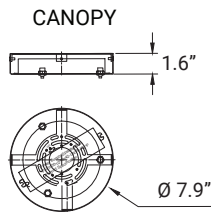

**COLORS**

Black

White

**DIMENSIONS**

1. Luminaire with a diameter of 23" comes with a Ø7.1" canopy.

<b>LUMENS</b>	2500L, 3800L, 4400L
<b>CCT</b>	3000K / 3500K / 4000K
<b>CRI</b>	90+
<b>POWER</b>	50W, 76W, 88W
<b>RING SIZE</b>	23", 35", 47" Ø Diameter
<b>MOUNTING</b>	Suspended Mount (Adjustable 10-ft length cords)
<b>IP RATING</b>	IP 20
<b>COLOR</b>	Black, White, Custom RAL
<b>DIMMING</b>	DIMTR (TRIAC), DIM10 (0-10V)
<b>LIFE TIME</b>	L70 at 50,000 hours

SIZE	LUMENS	WATTS
Ø23	2500L	50W
Ø35"	3800L	76W
Ø47"	4400L	88W

**OPTICS & PERFORMANCE**

The optical system delivers high-efficiency LED light that passes through a one-piece, high-quality silicone lens, ensuring optimal distribution patterns. This design creates a glare-free and even distribution of light. The ingenious technology minimizes glare and eradicates any hot spots, providing unrivaled light control.