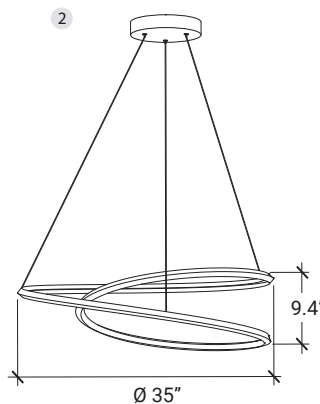

**COLORS**

Black

White

**DIMENSIONS**

1. Luminaire with a diameter of 23" comes with a Ø7.1" canopy.

<b>LUMENS</b>	2500L, 3800L, 4400L
<b>CCT</b>	3000K / 3500K / 4000K
<b>CRI</b>	90+
<b>POWER</b>	50W, 76W, 88W
<b>RING SIZE</b>	23", 35", 47" Ø Diameter
<b>MOUNTING</b>	Suspended Mount (Adjustable 10-ft length cords)
<b>IP RATING</b>	IP 20
<b>COLOR</b>	Black, White, Custom RAL
<b>DIMMING</b>	DIMTR (TRIAC), DIM10 (0-10V)
<b>LIFE TIME</b>	L70 at 50,000 hours

SIZE	LUMENS	WATTS
Ø23	2500L	50W
Ø35"	3800L	76W
Ø47"	4400L	88W

**OPTICS & PERFORMANCE**

The optical system delivers high-efficiency LED light that passes through a one-piece, high-quality silicone lens, ensuring optimal distribution patterns. This design creates a glare-free and even distribution of light. The ingenious technology minimizes glare and eradicates any hot spots, providing unrivaled light control.