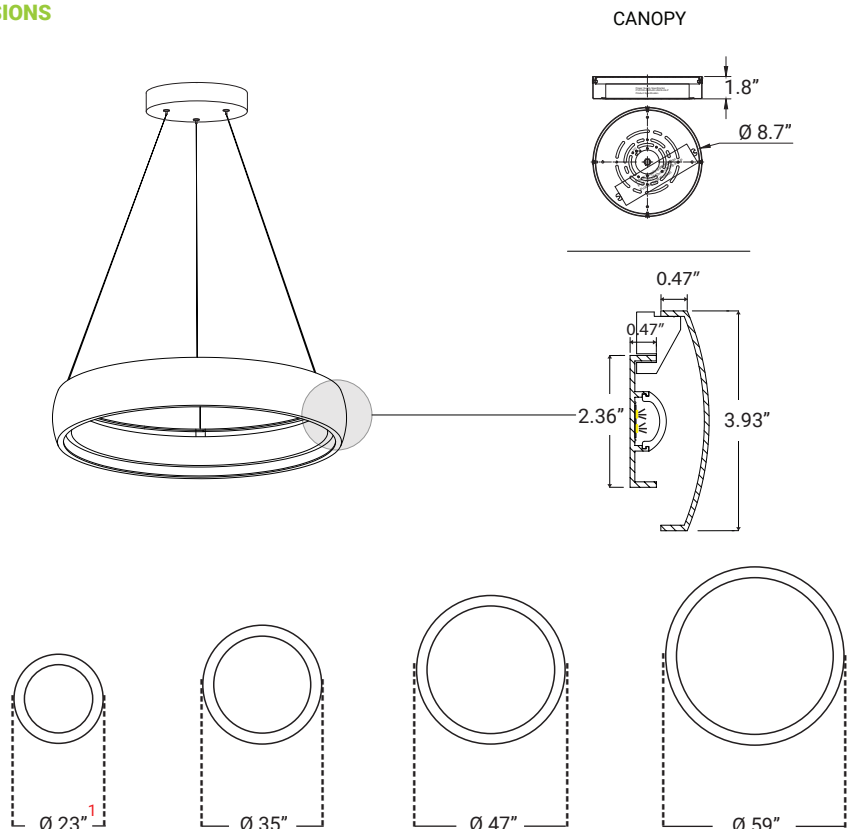

COLORS

Black

White

DIMENSIONS

1. Luminaire with 23" diameter comes with a canopy of 7.1" diameter.

LUMENS	3000L, 3600L, 4300L, 5000L
CCT	3000K / 3500K / 4000K
CRI	90+
POWER	60W, 76W, 88W, 100W
RING SIZE	23", 35", 47", 59", Ø Diameter
MOUNTING	Suspended Mount (Adjustable 10-ft length cords)
IP RATING	IP 20
COLOR	Black, White, Custom RAL
DIMMING	DIMTR (TRIAC), DIM10 (0-10V)
LIFE TIME	L70 at 50,000 hours

SIZE	LUMENS	WATTS
Ø23"	3000L	60W
Ø35"	3600L	76W
Ø47"	4300L	88W
Ø59"	5000L	100W

OPTICS & PERFORMANCE

The optical system delivers high-efficiency LED light that passes through a one-piece, high-quality silicone lens, ensuring optimal distribution patterns. This design creates a glare-free and even distribution of light. The ingenious technology minimizes glare and eradicates any hot spots, providing unrivaled light control.