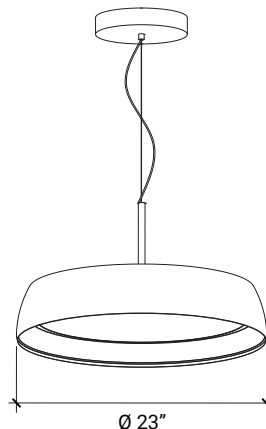

FEATURES

Introducing our **Decorative CEDAR LED Pendant**, the pinnacle of high-performance suspended fixtures designed to emanate a seamlessly distributed luminous glow.

Available in **two different sizes and offering a suspended mount option**, CEDAR LED Pendant is a testament to modern aesthetics and high-quality materials. The flexible **PC diffuser** and **metal body** ensure captivating elegance and appearance.

COLORS

White + Wood Color
Outside in white, inside in wood color.

Black + Wood Color
Outside in black, inside in wood color.

DIMENSIONS

LUMENS	2500L, 3500L
CCT	3000K / 3500K / 4000K
CRI	90+
POWER	40W, 50W
RING SIZE	17", 23", Ø Diameter
MOUNTING	Suspended Mount (Adjustable 10-ft length cord)
IP RATING	IP 20
COLOR	White + Wood Color / Black + Wood Color
DIMMING	DIMTR (TRIAC), DIM10 (0-10V)
LIFE TIME	L70 at 50,000 hours

SIZE	LUMENS	WATTS
Ø17"	2500L	40W
Ø23"	3500L	50W

OPTICS & PERFORMANCE

The optical system delivers high-efficiency LED light that passes through a one-piece, high-quality (PC) Polycarbonate lens, ensuring optimal distribution patterns. This design creates a glare-free and even distribution of light. The ingenious technology minimizes glare and eradicates any hot spots, providing unrivaled light control.

The one-piece lens disperses light evenly in every direction. As a result, it produces a seamless and ambient glow, transforming your environment into a captivating haven of illumination.

CONSTRUCTION

The metal body integrated with a one-piece (PC) Polycarbonate lens, creates a strikingly contemporary design. This luminaire, constructed with premium metal showcases modern aesthetics and durability.