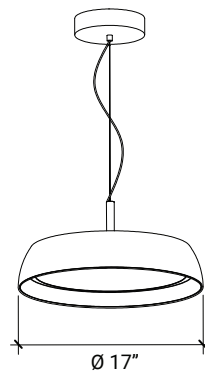

FEATURES

Introducing our **Decorative CEDAR LED Pendant**, the pinnacle of high-performance suspended fixtures designed to emanate a seamlessly distributed luminous glow.

Available in **two different sizes and offering a suspended mount option**, CEDAR LED Pendant is a testament to modern aesthetics and high-quality materials. The flexible **PC diffuser** and **metal body** ensure captivating elegance and appearance.

COLORS

White + Wood Color
Outside in white, inside in wood color.

Black + Wood Color
Outside in black, inside in wood color.

DIMENSIONS

LUMENS	2500L, 3500L
CCT	3000K / 3500K / 4000K
CRI	90+
POWER	40W, 50W
RING SIZE	17", 23", Ø Diameter
MOUNTING	Suspended Mount (Adjustable 10-ft length cord)
IP RATING	IP 20
COLOR	White + Wood Color / Black + Wood Color
DIMMING	DIMTR (TRIAC), DIM10 (0-10V)
LIFE TIME	L70 at 50,000 hours

SIZE	LUMENS	WATTS
Ø17"	2500L	40W
Ø23"	3500L	50W

OPTICS & PERFORMANCE

The optical system delivers high-efficiency LED light that passes through a one-piece, high-quality (PC) Polycarbonate lens, ensuring optimal distribution patterns. This design creates a glare-free and even distribution of light. The ingenious technology minimizes glare and eradicates any hot spots, providing unrivaled light control.

The one-piece lens disperses light evenly in every direction. As a result, it produces a seamless and ambient glow, transforming your environment into a captivating haven of illumination.

CONSTRUCTION

The metal body integrated with a one-piece (PC) Polycarbonate lens, creates a strikingly contemporary design. This luminaire, constructed with premium metal showcases modern aesthetics and durability.