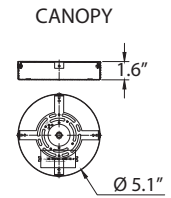

COLORS

White + Wood Color
Outside in white, inside in wood color.

Black + Wood Color
Outside in black, inside in wood color.

DIMENSIONS

LUMENS	2500L, 3500L
CCT	3000K / 3500K / 4000K
CRI	90+
POWER	40W, 50W
RING SIZE	17", 23", Ø Diameter
MOUNTING	Suspended Mount (Adjustable 10-ft length cord)
IP RATING	IP 20
COLOR	White + Wood Color / Black + Wood Color
DIMMING	DIMTR (TRIAC), DIM10 (0-10V)
LIFE TIME	L70 at 50,000 hours

SIZE	LUMENS	WATTS
Ø17"	2500L	40W
Ø23"	3500L	50W

OPTICS & PERFORMANCE

The optical system delivers high-efficiency LED light that passes through a one-piece, high-quality (PC) Polycarbonate lens, ensuring optimal distribution patterns. This design creates a glare-free and even distribution of light. The ingenious technology minimizes glare and eradicates any hot spots, providing unrivaled light control.