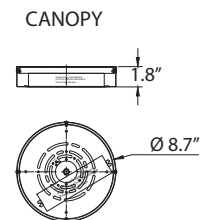

COLORS

White + Wood Color
Outside in white, inside in wood color.

Black + Wood Color
Outside in black, inside in wood color.

DIMENSIONS

LUMENS	2500L, 3500L
CCT	3000K / 3500K / 4000K
CRI	90+
POWER	40W, 50W
RING SIZE	17", 23", Ø Diameter
MOUNTING	Suspended Mount (Adjustable 10-ft length cord)
IP RATING	IP 20
COLOR	White + Wood Color / Black + Wood Color
DIMMING	DIMTR (TRIAC), DIM10 (0-10V)
LIFE TIME	L70 at 50,000 hours

SIZE	LUMENS	WATTS
Ø17"	2500L	40W
Ø23"	3500L	50W

OPTICS & PERFORMANCE

The optical system delivers high-efficiency LED light that passes through a one-piece, high-quality (PC) Polycarbonate lens, ensuring optimal distribution patterns. This design creates a glare-free and even distribution of light. The ingenious technology minimizes glare and eradicates any hot spots, providing unrivaled light control.