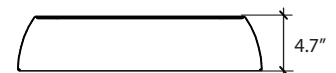

COLORS

White + Wood Color
Outside in white, inside in wood color.

Black + Wood Color
Outside in black, inside in wood color.

DIMENSIONS

LUMENS	2500L, 3500L
CCT	3000K / 3500K / 4000K
CRI	90+
POWER	40W, 50W
RING SIZE	17", 23", Ø Diameter
MOUNTING	Suspended Mount (Adjustable 10-ft length cord)
IP RATING	IP 20
COLOR	White + Wood Color / Black + Wood Color
DIMMING	DIMTR (TRIAC), DIM10 (0-10V)
LIFE TIME	L70 at 50,000 hours