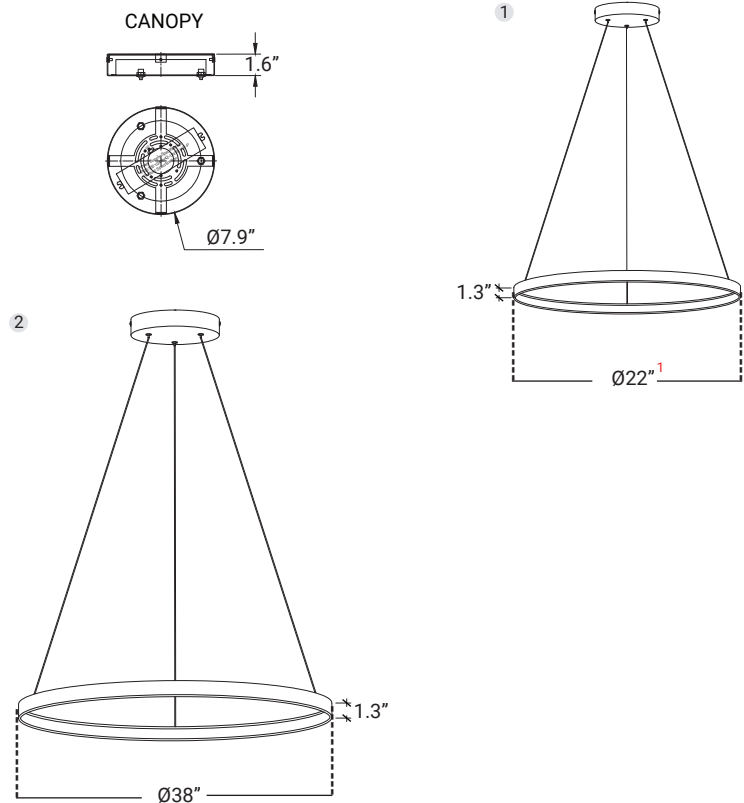

**COLORS**

Black

White

**DIMENSIONS**

1. Luminaire with a diameter of 22" comes with a Ø 7.1" canopy.

<b>LUMENS</b>	3000L, 6000L
<b>CCT</b>	3000K / 3500K / 4000K
<b>CRI</b>	90+
<b>POWER</b>	50W, 80W
<b>RING SIZE</b>	22", 38", Ø Diameter
<b>MOUNTING</b>	Suspended Mount (Adjustable 10-ft length cords)
<b>IP RATING</b>	IP 20
<b>COLOR</b>	Black, White, Custom RAL
<b>DIMMING</b>	DIMTR (TRIAC), DIM10 (0-10V)
<b>LIFE TIME</b>	L70 at 50,000 hours

SIZE	LUMENS	WATTS
Ø22"	3000L	50W
Ø38"	6000L	80W

**OPTICS & PERFORMANCE**

The optical system delivers high-efficiency LED light that passes through a one-piece, high-quality silicone lens, ensuring optimal distribution patterns. This design creates a glare-free and even distribution of light. The ingenious technology minimizes glare and eradicates any hot spots, providing unrivaled light control.