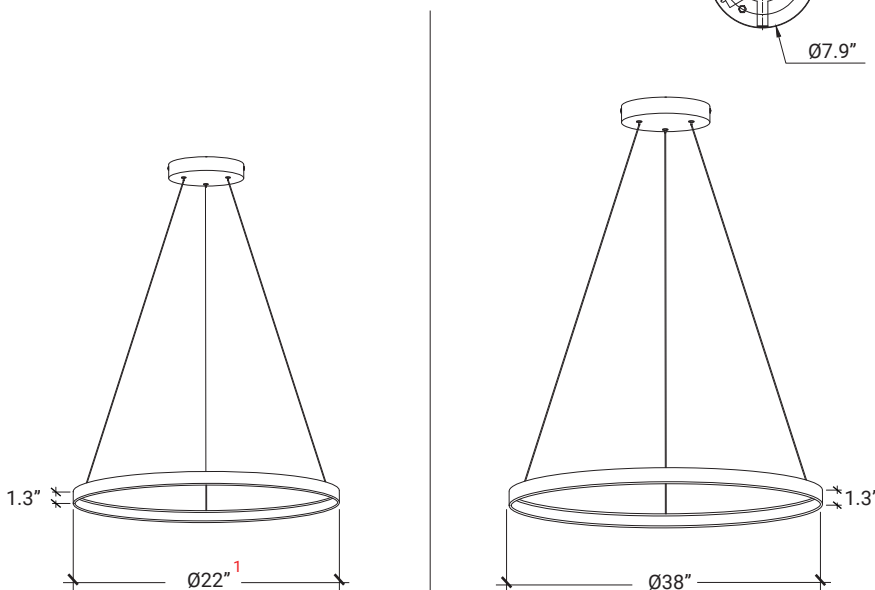

**COLORS**

Black

White

Custom RAL

**DIMENSIONS**

<b>LUMENS</b>	3000L, 6000L
<b>CCT</b>	3000K/3500K/4000K
<b>CRI</b>	90+
<b>COLOR QUALITY</b>	2 Step MacAdam Ellipses
<b>POWER</b>	50W, 80W
<b>RING SIZE</b>	Ø22", Ø38"
<b>MOUNTING</b>	Suspended Mount (Adjustable 10-ft length cords)
<b>IP RATING</b>	IP20-Dry or damp locations
<b>COLOR</b>	Black, White, Custom RAL
<b>DIMMING</b>	DIMTR (TRIAC), DIM10 (0-10V)
<b>REMOTE EMERGENCY</b>	EMG-LED-16W, EMG-LED-25W,
<b>LIFE TIME</b>	L70 at 50,000 hours
<b>PHOTOMETRIC TESTS</b>	In Accordance with IES LM79-08, LM80 and TM-30, TM-21

SIZE	LUMENS	WATTS
Ø22"	3000L	50W
Ø38"	6000L	80W

1. Luminaire with a diameter of 22" comes with a Ø 7.1" canopy.

Due to the changes of constant improvement in LED technology, all details are subject to change **without notice**. Consult factory for **up to date information**.