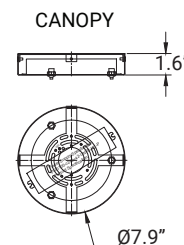

**COLORS**

Black

White

Custom RAL

**DIMENSIONS**

<b>LUMENS</b>	3000L, 6000L
<b>CCT</b>	3000K/3500K/4000K
<b>CRI</b>	90+
<b>COLOR QUALITY</b>	2 Step MacAdam Ellipses
<b>POWER</b>	50W, 80W
<b>RING SIZE</b>	Ø22", Ø38"
<b>MOUNTING</b>	Suspended Mount (Adjustable 10-ft length cords)
<b>IP RATING</b>	IP20-Dry or damp locations
<b>COLOR</b>	Black, White, Custom RAL
<b>DIMMING</b>	DIMTR (TRIAC), DIM10 (0-10V)
<b>REMOTE EMERGENCY</b>	EMG-LED-16W, EMG-LED-25W,
<b>LIFE TIME</b>	L70 at 50,000 hours
<b>PHOTOMETRIC TESTS</b>	In Accordance with IES LM79-08, LM80 and TM-30, TM-21

SIZE	LUMENS	WATTS
Ø22"	3000L	50W
Ø38"	6000L	80W

1. Luminaire with a diameter of 22" comes with a Ø 7.1" canopy.

Due to the changes of constant improvement in LED technology, all details are subject to change **without notice**. Consult factory for **up to date information**.