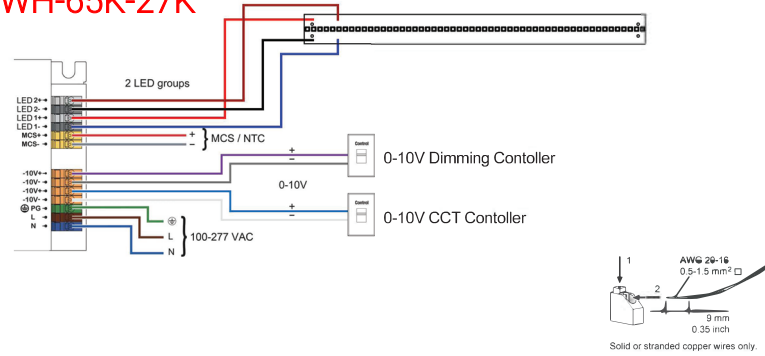

TWH-50K-27K
TWH-65K-27K