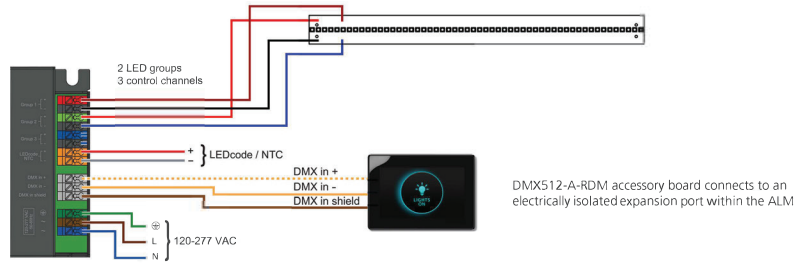

TWH-50K-27K
TWH-65K-27K