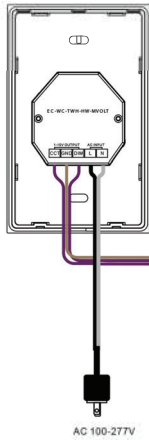

TWH Controller EC-WC-TWH-HW-MVOLT

Wiring Diagram: