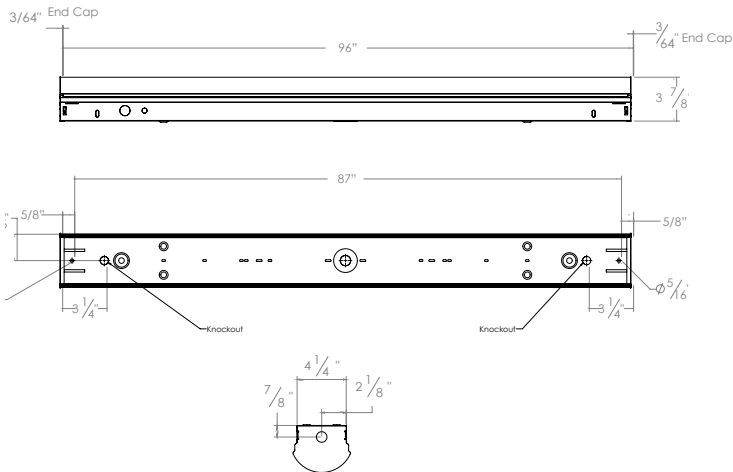

**MULTILUMEN
SELECTOR**

EASY 3 COLORS
SELECCTOR
3500K • 4000K • 5000K