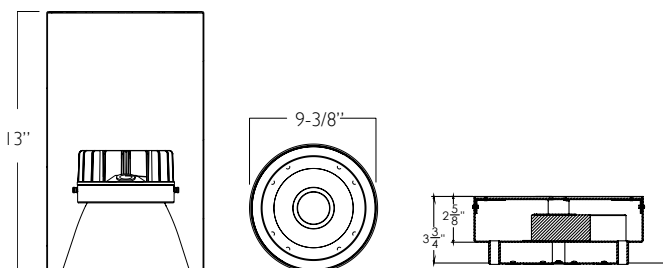

DESCRIPTION: 4" Round Tunable White LED New Construction Architectural Downlight. Available with Downlight, Wall Wash and Wet Location Trims.

PERFORMANCE: Operating system delivers 900, 1200, and 1500 lumens. All MAXILUME LED Tunable White Architectural Downlights maintain a CRI of 90+ across the tunable range of 6000K to 1650K and are binned to within 2 MacAdam ellipse. Elite's highly selective LED diodes produce zero ultraviolet and virtually no infrared light.

OPTICS: MAXILUME LED Optilux technology combines unmatched performance with visual comfort. Spun 0.05" thick 1-step self flanged white paper reflector. Reflector offers a 45-55 degree cutoff and comes standard with smooth frost Solite diffuser distributes that light even throughout the workplace in 3 different distribution; Wide (WD), Medium (MD) and Narrow (ND).

THERMAL MANAGEMENT SYSTEM: Proprietary coolLED Advanced Thermodynamic Design, Die-cast aluminum heat sink is attached to top of reflector. The LED light engine is attached to the die-cast heat sink and is easily replaceable and upgradeable.

INSTALLATION TYPE: NEW CONSTRUCTION: MOUNTING BRACKET AND FRAME - Constructed from 16 gauge steel and is supplied with C-channel that are adjustable up to 28". Mounting bracket maybe adjusted up to 2-3/4" vertically from inside the housing. Mounting frame is made from Die-formed construction for maximum heat dissipation and rust protection.

LED DRIVER/JUNCTION BOX: MAXILUME's LED driver is may be serviced from below the ceiling. UL Listed for through-branch circuit wiring, provided with four 1/2" KOs, one 3/4" KO and four Romex KOs with true pryout slots and strain clamps. Designed for straight through conduit runs. Available with Integral Emergency (INTG-LED-EMG) or remote mount (EMG-LED) push button.

DIMMING INFORMATION FOR MAXILUME SMART HUE DOWNLIGHT:

ELDODALI-.1 (EldoLed DALI .1% Dimming driver options)

ELDODMX-.1 (EldoLed DMX .1% Dimming driver options/ Consult Factory for Details)

BLUETOOTH On-board Bluetooth Low Energy (BLE)