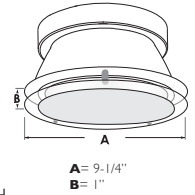

FOR
WET
LOCATION

EXAMPLE: MC8-8501-CL-WH
MC8-8501 - REFLECTOR WITH DIFFUSE LENS
REFLECTOR/ RING FINISH:
CL-WH CL-SCH WT-WH SHZ-WH W-WH SHZ-SHZ MB-WH

EXAMPLE: MC8-8521-CL-WH
MC8-8521 - STARDUST DECO RING GLASS WITH DIFFUSE LENS
REFLECTOR/ RING FINISH:
CL-WH CL-SCH WT-WH SHZ-WH W-WH SHZ-SHZ MB-WH