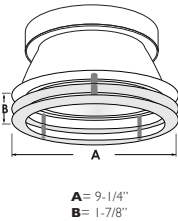

FOR
WET
LOCATION

EXAMPLE: MC8-8501-CL-WH
MC8-8501 - REFLECTOR WITH DIFFUSE LENS
REFLECTOR/ RING FINISH:
CL-WH CL-SCH WT-WH SHZ-WH W-WH SHZ-SHZ MB-WH

EXAMPLE: MC8-8521-CL-WH
MC8-8521 - STARDUST DECO RING GLASS WITH DIFFUSE LENS
REFLECTOR/ RING FINISH:
CL-WH CL-SCH WT-WH SHZ-WH W-WH SHZ-SHZ MB-WH

EXAMPLE: 8-8507-CL-WH
MC8-8507 - WALL WASH REFLECTOR WITH DIFFUSE LENS
REFLECTOR/ RING FINISH:
CL-WH CL-SCH WT-WH SHZ-WH W-WH SHZ-SHZ MB-WH

EXAMPLE: MC8-8523-CL-WH
MC8-8523 - PRISM DECO RING GLASS WITH DIFFUSE LENS
REFLECTOR/ RING FINISH:
CL-WH CL-SCH WT-WH SHZ-WH W-WH SHZ-SHZ MB-WH

EXAMPLE: MC8-8577-CL-WH
MC8-8577 - DOUBLE WALL WASH REFLECTOR WITH DIFFUSE LENS
REFLECTOR/ RING FINISH:
CL-WH CL-SCH WT-WH SHZ-WH W-WH SHZ-SHZ MB-WH

EXAMPLE: MC8-8522-CL-WH
MC8-8522 - EURO DECO RING GLASS WITH DIFFUSE LENS
REFLECTOR/ RING FINISH:
CL-WH CL-SCH WT-WH SHZ-WH W-WH SHZ-SHZ MB-WH

EXAMPLE: MC8-8509-CL-WH
MC8-8509 - DECO GLASS REFLECTOR WITH DIFFUSE LENS
REFLECTOR/ RING FINISH:
CL-WH CL-SCH WT-WH SHZ-WH W-WH SHZ-SHZ MB-WH
GLASS FINISH:
BLUE, RED, GREEN, FROST

EXAMPLE: MC8-8525-CL-WH
MC8-8525 - CENTRAL ETCHED FLOAT GLASS WITH DIFFUSE LENS
REFLECTOR/ RING FINISH:
CL-WH CL-SCH WT-WH SHZ-WH W-WH SHZ-SHZ MB-WH

EXAMPLE: MC8-8510-CL-WH
MC8-8510 - DOUBLE RING GLASS WITH DIFFUSE LENS
REFLECTOR/ RING FINISH:
CL-WH CL-SCH WT-WH SHZ-WH W-WH SHZ-SHZ MB-WH
GLASS FINISH:
BLUE, RED, GREEN, FROST

EXAMPLE: MC8-8511-CL-WH
MC8-8511 - TRIPLE RING GLASS WITH DIFFUSE LENS
REFLECTOR/ RING FINISH:
CL-WH CL-SCH WT-WH SHZ-WH W-WH SHZ-SHZ MB-WH
GLASS FINISH:
BLUE, RED, GREEN, FROST

ALUMINIUM
DISC

EXAMPLE: MC8-8528-CL-WH-AL
MC8-8528 - REFLECTOR WITH ALUMINIUM DISC AND DIFFUSE LENS
REFLECTOR FINISH:
CL-WH CL-SCH WT-WH SHZ-WH W-WH SHZ-SHZ MB-WH
DISC FINISH:
AL, WH, BZ

LED

8"