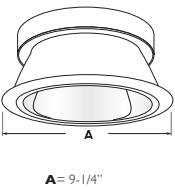

FOR
WET
LOCATION

EXAMPLE: MC8-8501-CL-WH
MC8-8501 - REFLECTOR WITH DIFFUSE LENS
REFLECTOR/ RING FINISH:
CL-WH CL-SCH WT-WH SHZ-WH W-WH SHZ-SHZ MB-WH

EXAMPLE: MC8-8521-CL-WH
MC8-8521 - STARDUST DECO RING GLASS WITH DIFFUSE LENS
REFLECTOR/ RING FINISH:
CL-WH CL-SCH WT-WH SHZ-WH W-WH SHZ-SHZ MB-WH

EXAMPLE: 8-8507-CL-WH
MC8-8507 - WALL WASH REFLECTOR WITH DIFFUSE LENS
REFLECTOR/ RING FINISH:
CL-WH CL-SCH WT-WH SHZ-WH W-WH SHZ-SHZ MB-WH

EXAMPLE: MC8-8523-CL-WH
MC8-8523 - PRISM DECO RING GLASS WITH DIFFUSE LENS
REFLECTOR/ RING FINISH:
CL-WH CL-SCH WT-WH SHZ-WH W-WH SHZ-SHZ MB-WH

EXAMPLE: MC8-8577-CL-WH
MC8-8577 - DOUBLE WALL WASH REFLECTOR WITH DIFFUSE LENS
REFLECTOR/ RING FINISH:
CL-WH CL-SCH WT-WH SHZ-WH W-WH SHZ-SHZ MB-WH

EXAMPLE: MC8-8522-CL-WH
MC8-8522 - EURO DECO RING GLASS WITH DIFFUSE LENS
REFLECTOR/ RING FINISH:
CL-WH CL-SCH WT-WH SHZ-WH W-WH SHZ-SHZ MB-WH

EXAMPLE: MC8-8509-CL-WH
MC8-8509 - DECO GLASS REFLECTOR WITH DIFFUSE LENS
REFLECTOR/ RING FINISH:
CL-WH CL-SCH WT-WH SHZ-WH W-WH SHZ-SHZ MB-WH
GLASS FINISH:
BLUE, RED, GREEN, FROST

EXAMPLE: MC8-8525-CL-WH
MC8-8525 - CENTRAL ETCHED FLOAT GLASS WITH DIFFUSE LENS
REFLECTOR/ RING FINISH:
CL-WH CL-SCH WT-WH SHZ-WH W-WH SHZ-SHZ MB-WH

EXAMPLE: MC8-8510-CL-WH
MC8-8510 - DOUBLE RING GLASS WITH DIFFUSE LENS
REFLECTOR/ RING FINISH:
CL-WH CL-SCH WT-WH SHZ-WH W-WH SHZ-SHZ MB-WH
GLASS FINISH:
BLUE, RED, GREEN, FROST

EXAMPLE: MC8-8511-CL-WH
MC8-8511 - TRIPLE RING GLASS WITH DIFFUSE LENS
REFLECTOR/ RING FINISH:
CL-WH CL-SCH WT-WH SHZ-WH W-WH SHZ-SHZ MB-WH
GLASS FINISH:
BLUE, RED, GREEN, FROST

ALUMINIUM
DISC

EXAMPLE: MC8-8528-CL-WH-AL
MC8-8528 - REFLECTOR WITH ALUMINIUM DISC AND DIFFUSE LENS
REFLECTOR FINISH:
CL-WH CL-SCH WT-WH SHZ-WH W-WH SHZ-SHZ MB-WH
DISC FINISH:
AL, WH, BZ

LED

8"