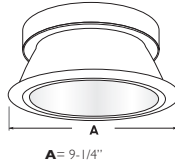

FOR
WET
LOCATION

EXAMPLE: MC8-8501-CL-WH
MC8-8501 - REFLECTOR WITH DIFFUSE LENS
REFLECTOR/ RING FINISH:
CL-WH CL-SCH WT-WH SHZ-WH W-WH SHZ-SHZ MB-WH

EXAMPLE: MC8-8521-CL-WH
MC8-8521 - STARDUST DECO RING GLASS WITH DIFFUSE LENS
REFLECTOR/ RING FINISH:
CL-WH CL-SCH WT-WH SHZ-WH W-WH SHZ-SHZ MB-WH