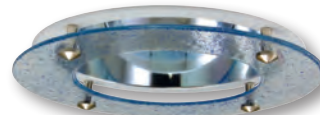

FOR
WET
LOCATION

EXAMPLE: MC8-8501-CL-WH
MC8-8501 - REFLECTOR WITH DIFFUSE LENS
REFLECTOR/ RING FINISH:
CL-WH CL-SCH WT-WH SHZ-WH W-WH SHZ-SHZ MB-WH

EXAMPLE: MC8-8521-CL-WH
MC8-8521 - STARDUST DECO RING GLASS WITH DIFFUSE LENS
REFLECTOR/ RING FINISH:
CL-WH CL-SCH WT-WH SHZ-WH W-WH SHZ-SHZ MB-WH

EXAMPLE: 8-8507-CL-WH
MC8-8507 - WALL WASH REFLECTOR WITH DIFFUSE LENS
REFLECTOR/ RING FINISH:
CL-WH CL-SCH WT-WH SHZ-WH W-WH SHZ-SHZ MB-WH

EXAMPLE: MC8-8523-CL-WH
MC8-8523 - PRISM DECO RING GLASS WITH DIFFUSE LENS
REFLECTOR/ RING FINISH:
CL-WH CL-SCH WT-WH SHZ-WH W-WH SHZ-SHZ MB-WH

EXAMPLE: MC8-8577-CL-WH
MC8-8577 - DOUBLE WALL WASH REFLECTOR WITH DIFFUSE LENS
REFLECTOR/ RING FINISH:
CL-WH CL-SCH WT-WH SHZ-WH W-WH SHZ-SHZ MB-WH

EXAMPLE: MC8-8522-CL-WH
MC8-8522 - EURO DECO RING GLASS WITH DIFFUSE LENS
REFLECTOR/ RING FINISH:
CL-WH CL-SCH WT-WH SHZ-WH W-WH SHZ-SHZ MB-WH

EXAMPLE: MC8-8509-CL-WH
MC8-8509 - DECO GLASS REFLECTOR WITH DIFFUSE LENS
REFLECTOR/ RING FINISH:
CL-WH CL-SCH WT-WH SHZ-WH W-WH SHZ-SHZ MB-WH
GLASS FINISH:
BLUE, RED, GREEN, FROST

EXAMPLE: MC8-8525-CL-WH
MC8-8525 - CENTRAL ETCHED FLOAT GLASS WITH DIFFUSE LENS
REFLECTOR/ RING FINISH:
CL-WH CL-SCH WT-WH SHZ-WH W-WH SHZ-SHZ MB-WH