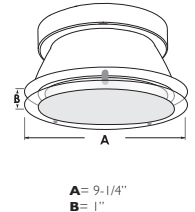

LED

8"

8 INCH ARCHITECTURAL HIGH LUMEN LED DOWNLIGHT W/ CREE LED MODULE