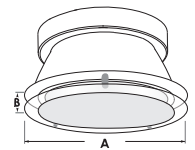

EXAMPLE: MC8-8522-CL-WH
MC8-8522 - EURO DECO RING GLASS WITH DIFFUSE LENS
REFLECTOR/ RING FINISH:
CL-WH CL-SCH WT-WH SHZ-WH W-WH SHZ-SHZ MB-WH

EXAMPLE: MC8-8509-CL-WH
MC8-8509 - DECO GLASS REFLECTOR WITH DIFFUSE LENS
REFLECTOR/ RING FINISH:
CL-WH CL-SCH WT-WH SHZ-WH W-WH SHZ-SHZ MB-WH
GLASS FINISH:
BLUE, RED, GREEN, FROST