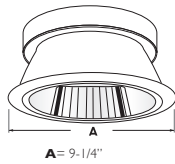

EXAMPLE: MC8-8523-CL-WH
MC8-8523 - PRISM DECO RING GLASS WITH DIFFUSE LENS
REFLECTOR/ RING FINISH:
CL-WH CL-SCH WT-WH SHZ-WH W-WH SHZ-SHZ MB-WH