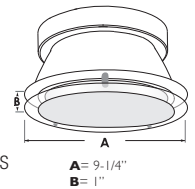

EXAMPLE: MC8-8525-CL-WH
MC8-8525 - CENTRAL ETCHED FLOAT GLASS WITH DIFFUSE LENS
REFLECTOR/ RING FINISH:
CL-WH CL-SCH WT-WH SHZ-WH W-WH SHZ-SHZ MB-WH

EXAMPLE: MC8-8510-CL-WH
MC8-8510 - DOUBLE RING GLASS WITH DIFFUSE LENS
REFLECTOR/ RING FINISH:
CL-WH CL-SCH WT-WH SHZ-WH W-WH SHZ-SHZ MB-WH
GLASS FINISH:
BLUE, RED, GREEN, FROST