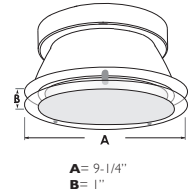

EXAMPLE: MC8-8577-CL-WH
MC8-8577 - DOUBLE WALL WASH REFLECTOR WITH DIFFUSE LENS
REFLECTOR/ RING FINISH:
CL-WH CL-SCH WT-WH SHZ-WH W-WH SHZ-SHZ MB-WH