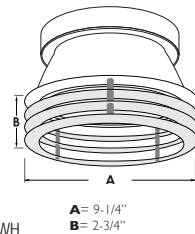

ALUMINIUM
DISC

EXAMPLE: MC8-8528-CL-WH-AL
MC8-8528 - REFLECTOR WITH ALUMINIUM DISC AND DIFFUSE LENS
REFLECTOR FINISH:
CL-WH CL-SCH WT-WH SHZ-WH W-WH SHZ-SHZ MB-WH
DISC FINISH:
AL, WH, BZ

MC8-8528-CL-W-WH