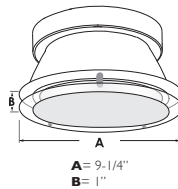

FOR
WET
LOCATION

EXAMPLE: MC8-8501-CL-WH
MC8-8501 - REFLECTOR WITH DIFFUSE LENS
REFLECTOR/ RING FINISH:
CL-WH CL-SCH WT-WH SHZ-WH W-WH SHZ-SHZ MB-WH

EXAMPLE: MC8-8521-CL-WH
MC8-8521 - STARDUST DECO RING GLASS WITH DIFFUSE LENS
REFLECTOR/ RING FINISH:
CL-WH CL-SCH WT-WH SHZ-WH W-WH SHZ-SHZ MB-WH

EXAMPLE: 8-8507-CL-WH
MC8-8507 - WALL WASH REFLECTOR WITH DIFFUSE LENS
REFLECTOR/ RING FINISH:
CL-WH CL-SCH WT-WH SHZ-WH W-WH SHZ-SHZ MB-WH

EXAMPLE: MC8-8523-CL-WH
MC8-8523 - PRISM DECO RING GLASS WITH DIFFUSE LENS
REFLECTOR/ RING FINISH:
CL-WH CL-SCH WT-WH SHZ-WH W-WH SHZ-SHZ MB-WH

EXAMPLE: MC8-8577-CL-WH
MC8-8577 - DOUBLE WALL WASH REFLECTOR WITH DIFFUSE LENS
REFLECTOR/ RING FINISH:
CL-WH CL-SCH WT-WH SHZ-WH W-WH SHZ-SHZ MB-WH

EXAMPLE: MC8-8522-CL-WH
MC8-8522 - EURO DECO RING GLASS WITH DIFFUSE LENS
REFLECTOR/ RING FINISH:
CL-WH CL-SCH WT-WH SHZ-WH W-WH SHZ-SHZ MB-WH

EXAMPLE: MC8-8509-CL-WH
MC8-8509 - DECO GLASS REFLECTOR WITH DIFFUSE LENS
REFLECTOR/ RING FINISH:
CL-WH CL-SCH WT-WH SHZ-WH W-WH SHZ-SHZ MB-WH
GLASS FINISH:
BLUE, RED, GREEN, FROST

EXAMPLE: MC8-8525-CL-WH
MC8-8525 - CENTRAL ETCHED FLOAT GLASS WITH DIFFUSE LENS
REFLECTOR/ RING FINISH:
CL-WH CL-SCH WT-WH SHZ-WH W-WH SHZ-SHZ MB-WH

EXAMPLE: MC8-8510-CL-WH
MC8-8510 - DOUBLE RING GLASS WITH DIFFUSE LENS
REFLECTOR/ RING FINISH:
CL-WH CL-SCH WT-WH SHZ-WH W-WH SHZ-SHZ MB-WH
GLASS FINISH:
BLUE, RED, GREEN, FROST

EXAMPLE: MC8-8511-CL-WH
MC8-8511 - TRIPLE RING GLASS WITH DIFFUSE LENS
REFLECTOR/ RING FINISH:
CL-WH CL-SCH WT-WH SHZ-WH W-WH SHZ-SHZ MB-WH
GLASS FINISH:
BLUE, RED, GREEN, FROST

ALUMINIUM
DISC

EXAMPLE: MC8-8528-CL-WH-AL
MC8-8528 - REFLECTOR WITH ALUMINIUM DISC AND DIFFUSE LENS
REFLECTOR FINISH:
CL-WH CL-SCH WT-WH SHZ-WH W-WH SHZ-SHZ MB-WH
DISC FINISH:
AL, WH, BZ

LED

8"