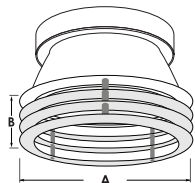

A = 5-1/2"  
B = 1"

**EXAMPLE:** MC4-4509-CL-WH  
**MC4-4509** - DECO GLASS REFLECTOR WITH DIFFUSE LENS  
**REFLECTOR/ RING FINISH:**  
CL-WH CL-SCH WT-WH SHZ-WH W-WH SHZ-SHZ MB-WH  
**GLASS FINISH:**  
BLUE, RED, GREEN, FROST

A = 5-1/2"  
B = 1"

**EXAMPLE:** MC4-4525-CL-WH  
**MC4-4525** - CENTRAL ETCHED FLOAT GLASS WITH DIFFUSE LENS  
**REFLECTOR/ RING FINISH:**  
CL-WH CL-SCH WT-WH SHZ-WH W-WH SHZ-SHZ MB-WH

A = 5-1/2"  
B = 1"

A = 5-1/2"  
B = 2-3/4"

ALUMINIUM  
**DISC**

**EXAMPLE:** MC4-4528-CL-WH-AL  
**MC4-4528** - REFLECTOR WITH ALUMINIUM DISC AND DIFFUSE LENS  
**REFLECTOR FINISH:**  
CL-WH CL-SCH WT-WH SHZ-WH W-WH SHZ-SHZ MB-WH  
**DISC FINISH:**  
AL, WH, BZ

MC4-4528-CL-WH

MC4-4528-CL-WH-BZ

A = 5-1/2"  
B = 1"