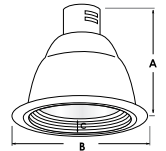

EXAMPLE: LED-6101-CL-WH
LED-6101 - REFLECTOR
REFLECTOR/RING FINISH:
 CL-WH CL-SCH WT-WH SHZ-WH W-WH SHZ-SHZ MB-WH

A= 7-1/8"
 B= 7-3/8"

EXAMPLE: LED-6102-CL-WH
LED-6102 - BAFFLE W/ REFLECTOR
BAFFLE/ RING FINISH:
 W-CL-WH P-CL-WH

A= 7-1/8"
 B= 7-3/8"
 C= 1"

EXAMPLE: LED-6107-CL-WH
LED-6107 - WALL WASH REFLECTOR
REFLECTOR/RING FINISH:
 CL-WH CL-SCH WT-WH SHZ-WH W-WH SHZ-SHZ MB-WH

A= 7-1/8"
 B= 7-3/8"

EXAMPLE: LED-6112-CL-WH
LED-6112 - BAFFLE W/ FROSTED GLASS LENS
BAFFLE/ RING FINISH:
 W-WH P-WH

A= 7-1/2"
 B= 7-3/8"
 C= 1"

EXAMPLE: LED-6114-CL-WH
LED-6114 - REFLECTOR W/ FROSTED GLASS LENS
REFLECTOR/RING FINISH:
 CL-WH CL-SCH WT-WH SHZ-WH W-WH SHZ-SHZ MB-WH

A= 7-1/2"
 B= 7-3/8"
 C= 1"

EXAMPLE: LED-6113-CL-WH
LED-6113 - BAFFLE W/ TEMPERED CLEAR GLASS
BAFFLE/ RING FINISH:
 W-WH P-WH